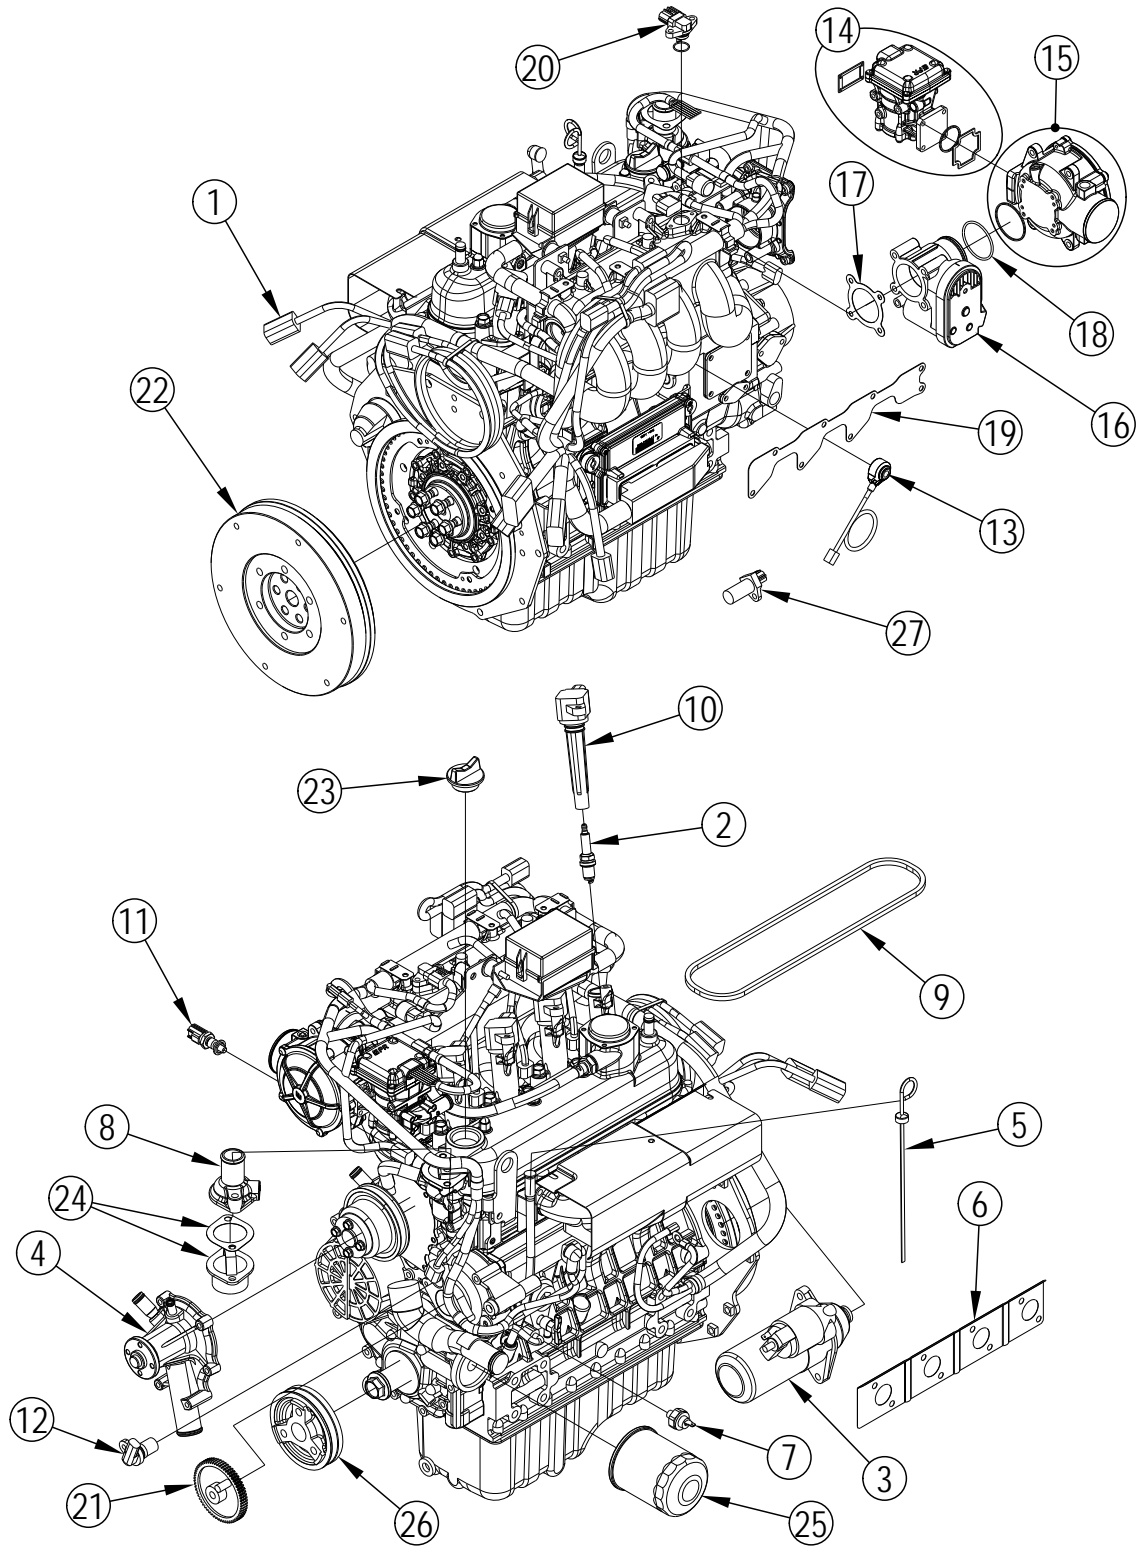

ENGINE BASE ASSY - LPG

SC8000 1300 D NIL

2015.05.19

2016.02.23

Pos.	Artikel-Nr.	Menge	Variante	Notes
1	56107705	1	HARNESS-KUBOTA 4 CYL LPG	
2	56107706	4	SPARK PLUG	
3	56107707	1	STARTER	
4	56107708	1	WATER PUMP ASSY-LPG	
5	56107710	1	DIPSTICK	
6	56107711	1	GASKET-EXHAUST MANIFOLD	
7	56107712	1	OIL PRESSURE SWITCH	
8	56107716	1	COVER-THERMOSTAT	
9	56107717	1	GASKET-VALVE COVER	
10	56107718	4	IGNITION COIL	
11	56107721	1	WATER TEMP SENSOR W/SEAL	
12	56107736	1	CAM SENSOR	
13	56107737	1	KNOCK SENSOR	
14	56107738	1	DEPR ASSY	
15	56107739	1	MIXER ASSY	
16	56107740	1	THROTTLE BODY	
17	56107741	1	GASKET THROTTLE BODY	
18	56107742	1	O-RING	
19	56107743	1	GASKET INTAKE MANIFOLD	
20	56107744	1	TMAP SENSOR	
21	56107745	1	CAM GEAR	
22	56107746	1	FLYWHEEL	
23	56383025	1	CAP-OIL FILL	
24	56508454	1	Thermostat	
25	56482659	1	Motoroelfilter	
26	56510973	1	PULLEY-CRANKSHAFT	
27	2-00-06354	1	CRANK/RPM SENSOR