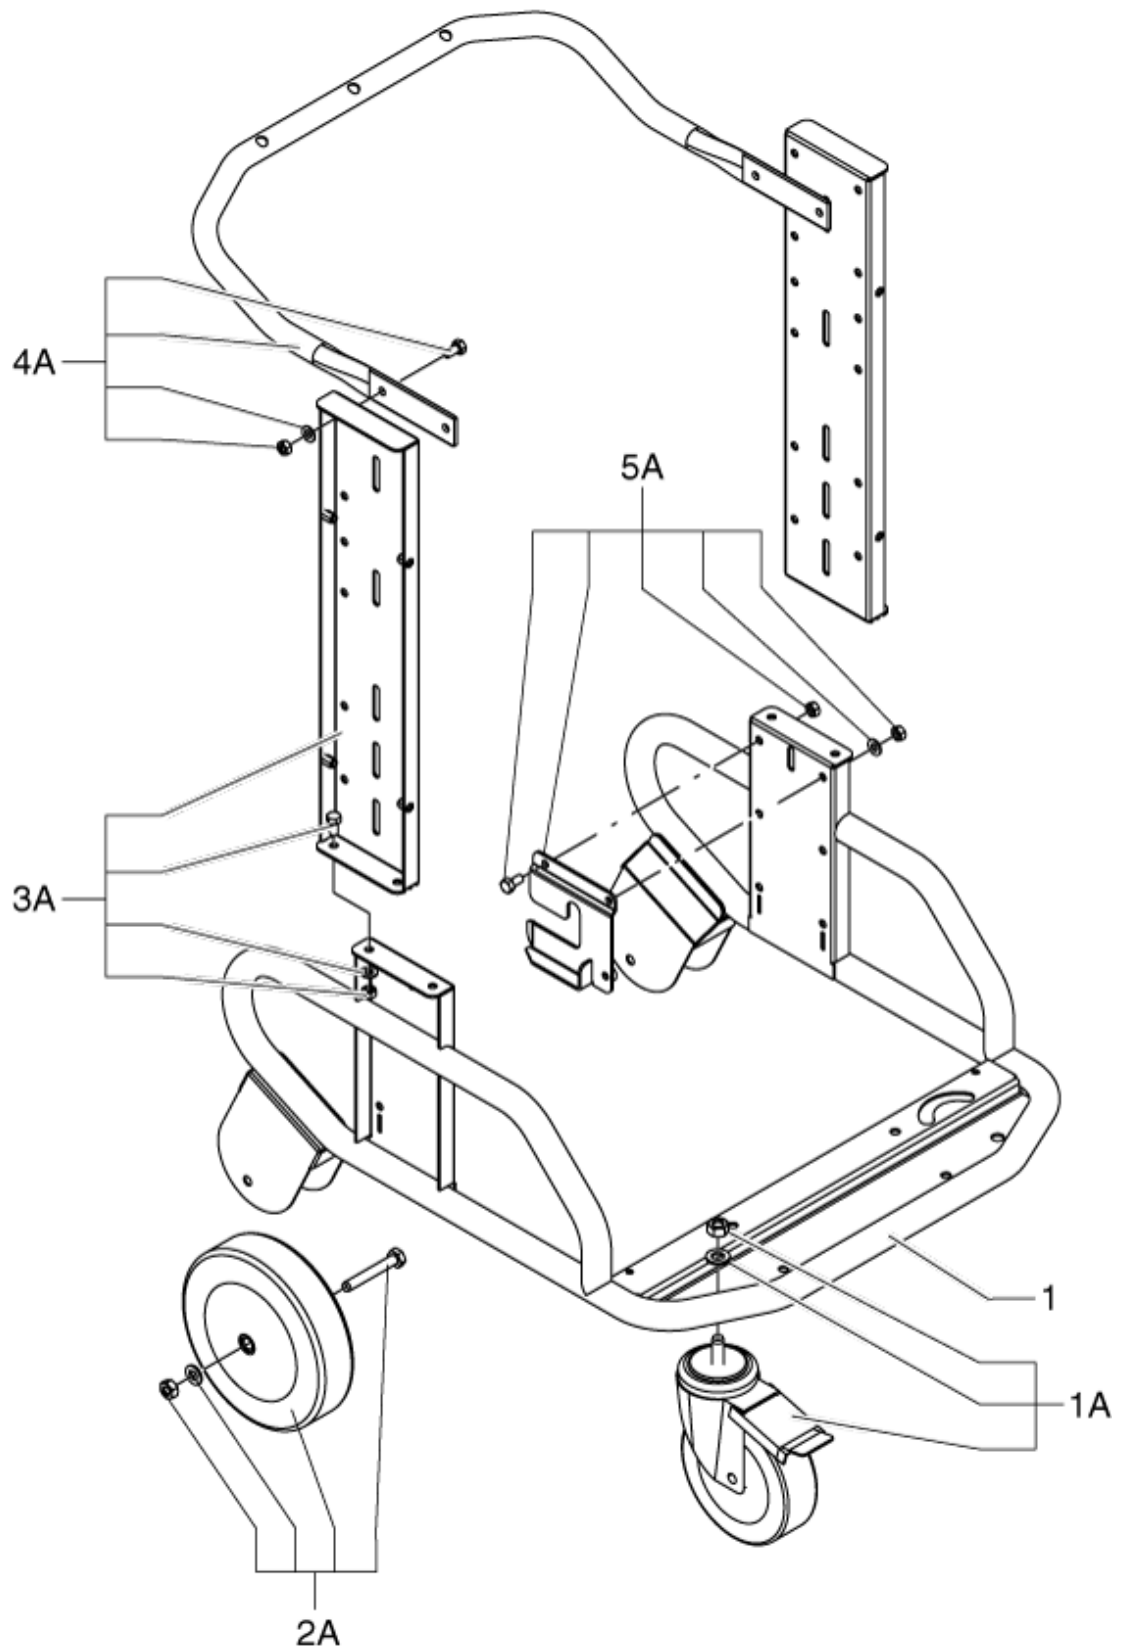

# TABLE OF CONTENTS

---

Car 01 .....	1
Car 02 .....	3
Container unit .....	5
Liquid kit .....	7
Filter group .....	9
Suction unit .....	11
Recommended Spare Parts .....	13
OPTIONALS .....	15

---

Pos.	Artikel-Nr.	Menge	Variante	Notes
01	4083600611	1	TROLLEY FOR MODEL S2-S3 R7016	
01A	40000874	1	KIT REVOLV. CASTOR D150	
02A	40000873	1	Rad D200 Kit	
03A	40000871	1	UPRIGHT KIT	
04A	40000891	1	HANDLE KIT	
05A	40000872	1	Befestigungskit	