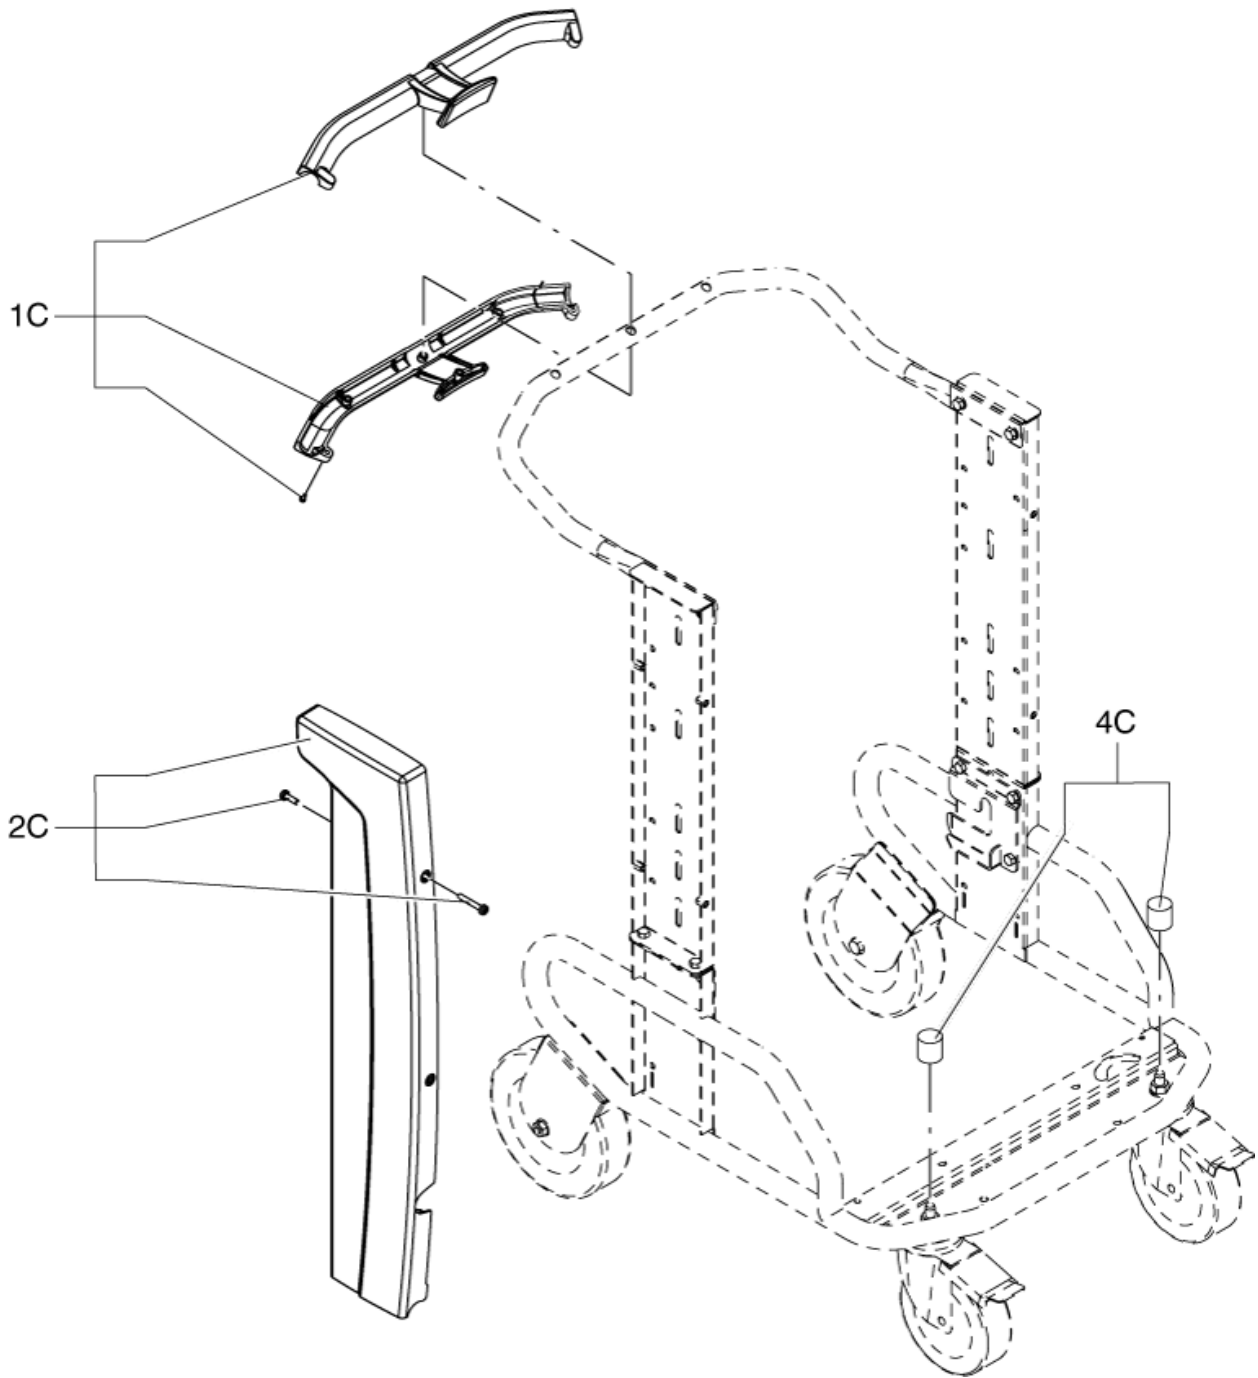

# TABLE OF CONTENTS

---

Car 01 .....	1
Car 02 .....	3
Container unit .....	5
Liquid kit .....	7
Filter group .....	9
Suction unit .....	11
Recommended Spare Parts .....	13
OPTIONALS .....	15

---

Pos.	Artikel-Nr.	Menge	Variante	Notes
01	4083600611	1	TROLLEY FOR MODEL S2-S3 R7016	
01A	40000874	1	KIT REVOLV. CASTOR D150	
02A	40000873	1	Rad D200 Kit	
03A	40000871	1	UPRIGHT KIT	
04A	40000891	1	HANDLE KIT	
05A	40000872	1	Befestigungskit	