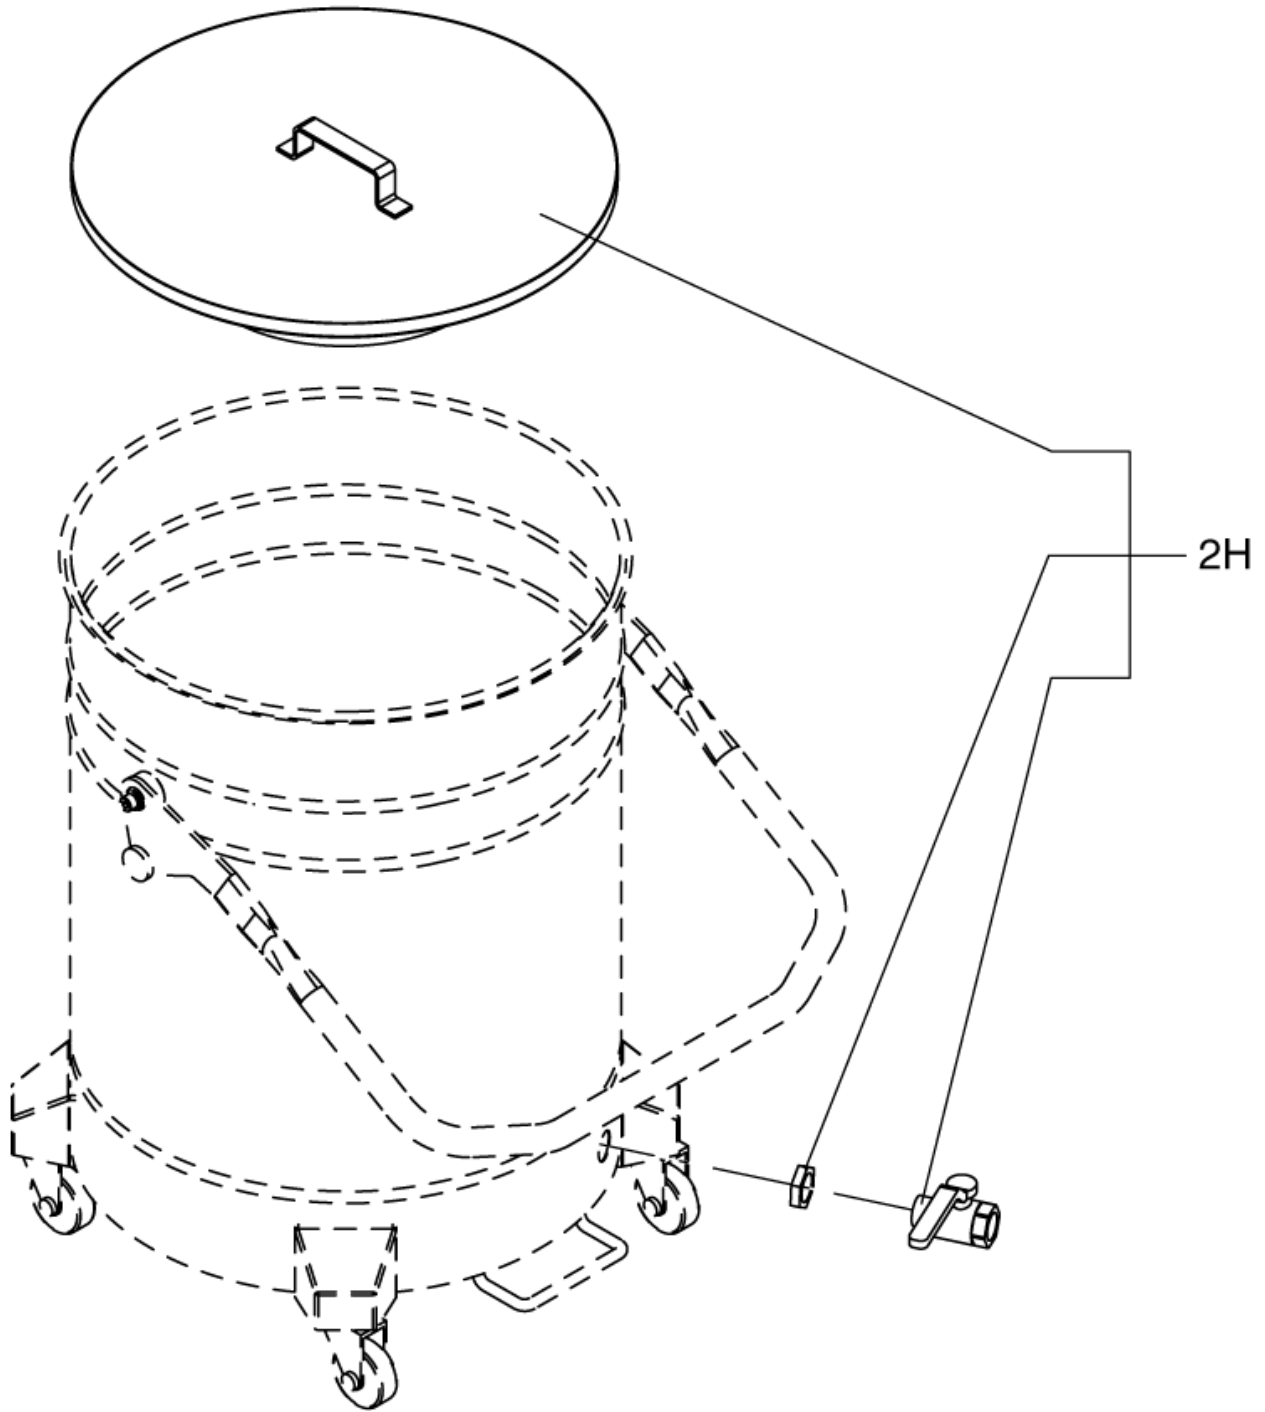

Pos.	Artikel-Nr.	Menge	Variante	Notes
01	Z8 17006	1	Dichtungsring D70	
01F	40000869	1	Filterkit	
02	40000762	1	Dichtungsring	
02F	40000868	1	Anschluss D70	
03	4083000493	1	Kessel D460 L50 MODEL S2-S3	
03	4083000552	1	BIN D460 S3 L100 GRILL AND DEP	
03	4083000495	1	Behälter 100 L	
03F	40000867	1	D70 INLET KIT	
04	Z8 17021	4	Stossfänger Halter	
04F	40000345	1	KIT PUSHBUTTON FOR INLET D70	
05	4084001017	1	Packung mit 5 Polyäthylenbeuteln	
05	4084000956	1	Ersatzbeutel - 4 x 20 m	
05F	40000395	1	KIT DEFLECTOR D70	
06F	40000419	1	Rad Kit zu 100l Kübel 4 Stk.	
07	Z8 40099	1	Entsorgungssäcke Polyethylen Ø360 - 460	
07F	40000879	1	Handgriff Kit	
07F	40000866	1	Griff für Staubkessel	
08F	4083000497	1	Behälter kpl. D460 100l	
08F	4083000555	1	COMPLETE BIN D460 L100 S3 F.DEPR	
08F	4083000496	1	Behälter kpl. 50ltr.S2-S3	
09F	40000944	1	STICKER KIT	
10F	4056000468	1	Schwerlastklappe, Ø 460 mm,