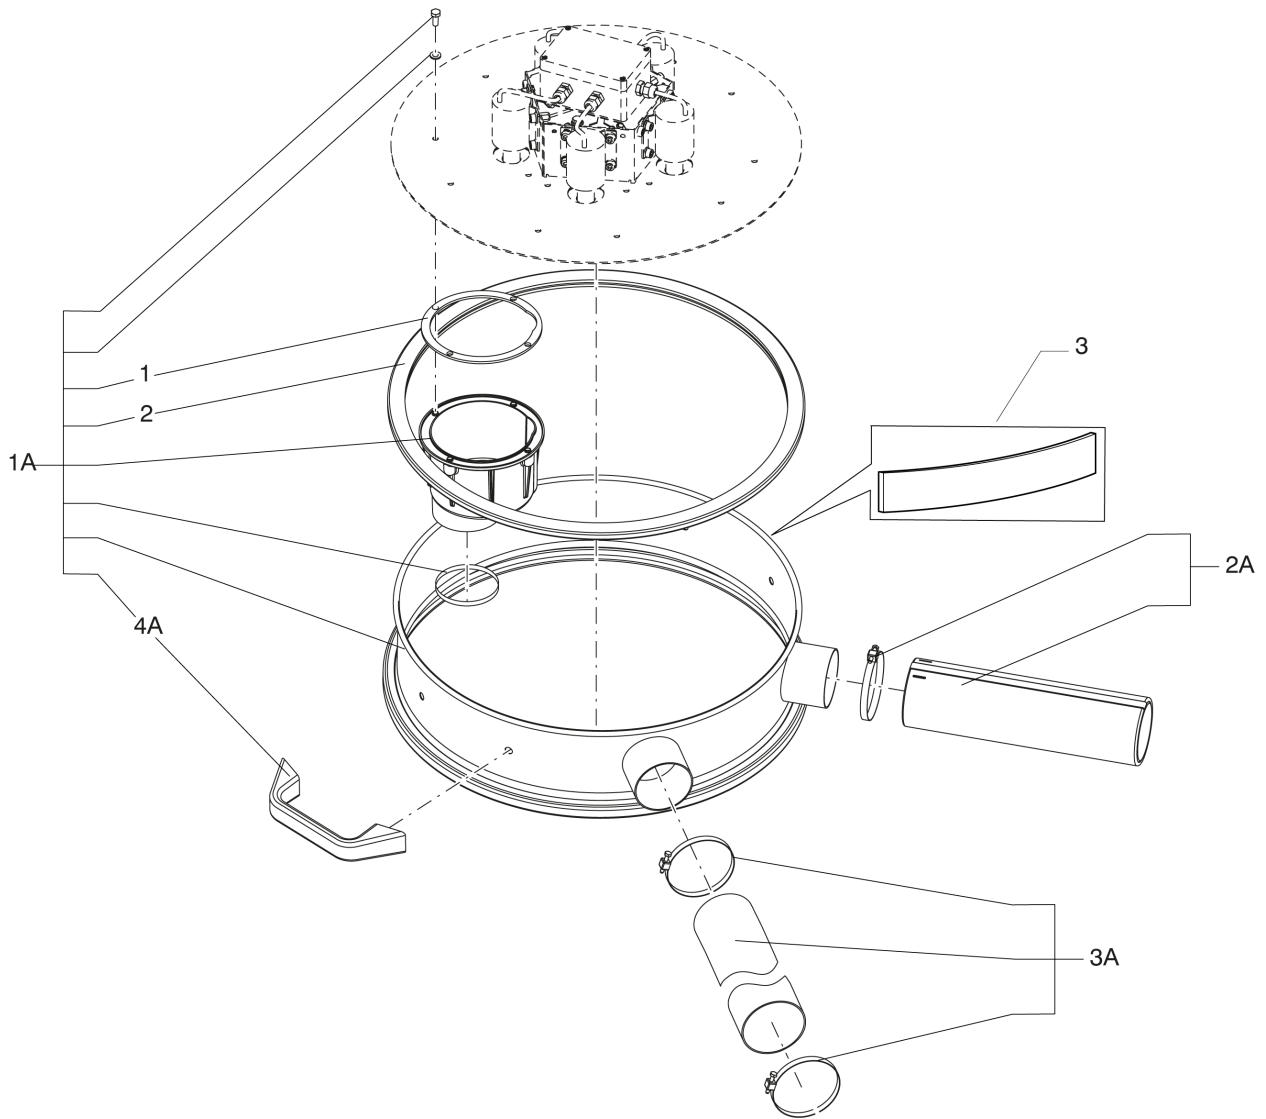

Pos.	Artikel-Nr.	Menge	Variante	Notes
1	4081701019	1	GASKET FOR SUCTION CONVEYOR	
2	Z8 17026	1	Dichtung ¥ 460	
3	4081701113	1	Label	
1A	4089100297	1	EXHAUST CHAMBER KIT	
2A	4089100298	1	Schalldämpfer	
3A	40000571	1	Abblasröhrchen Kit	
4A	40000423	1	Griffkit