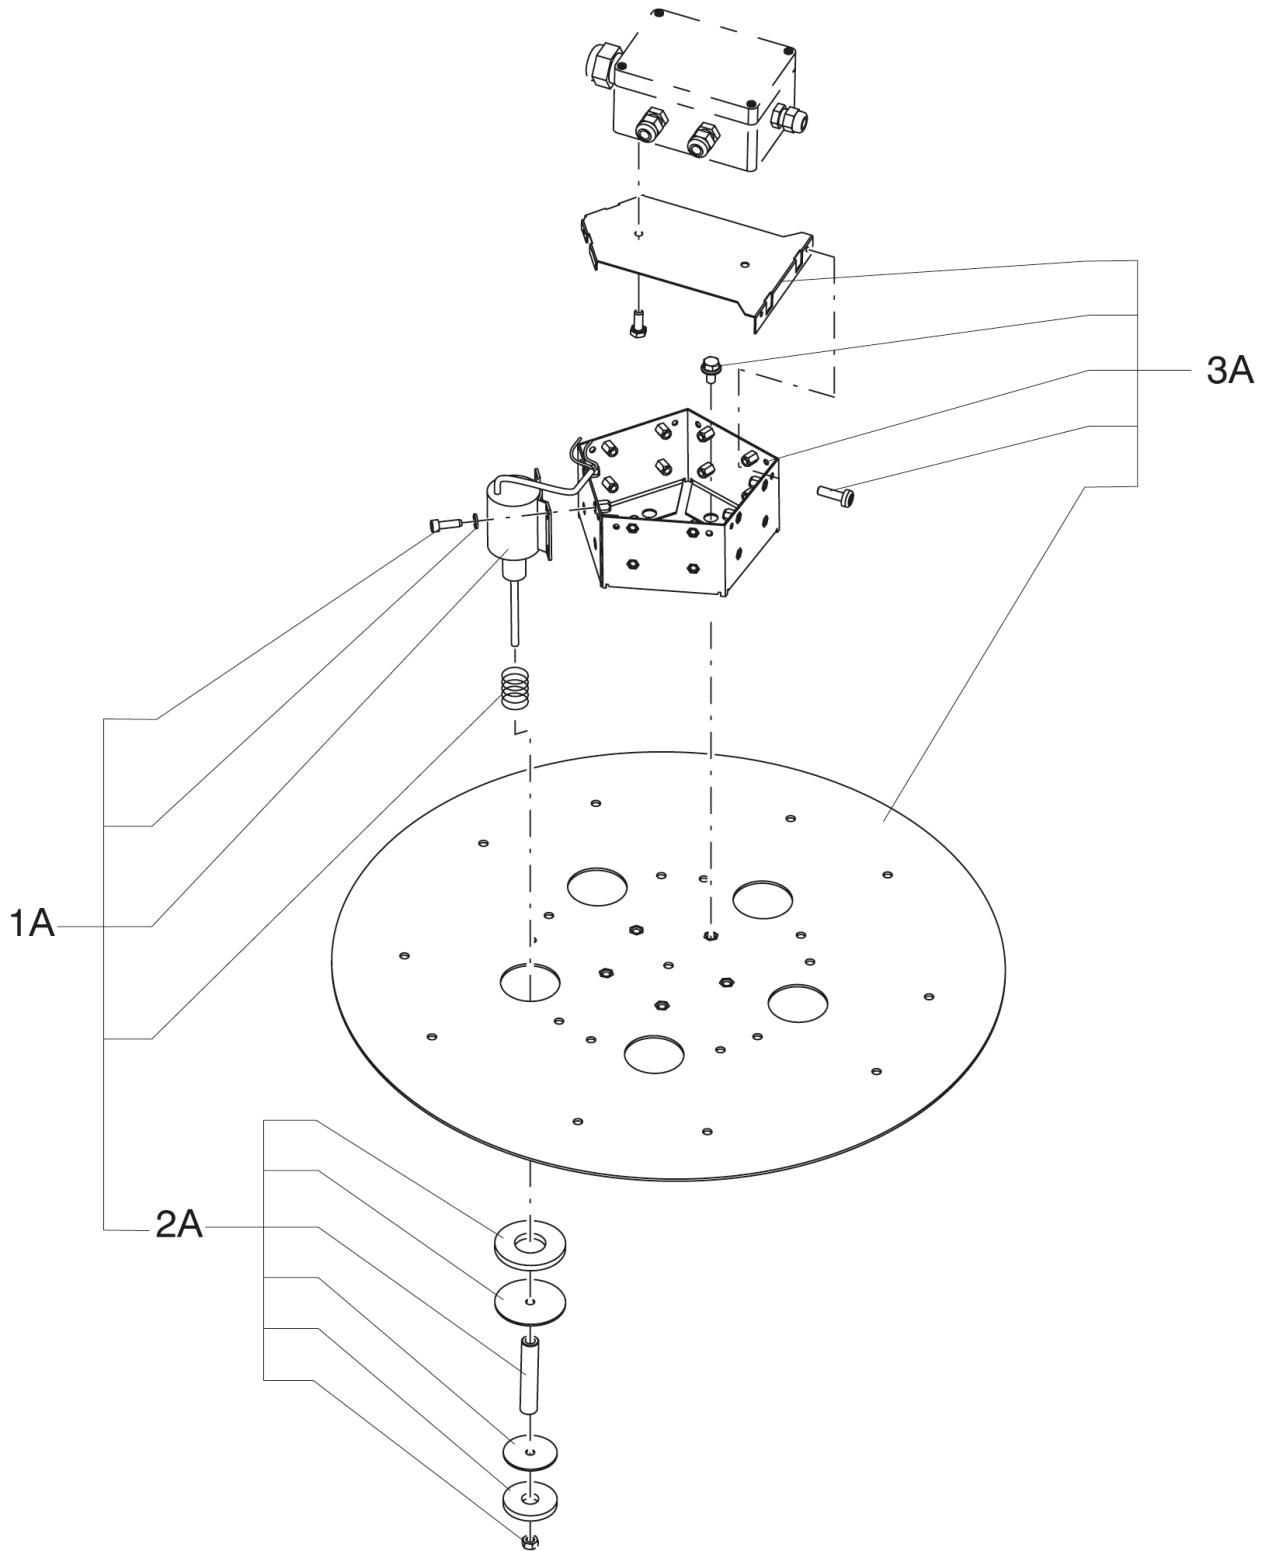

Pos.	Artikel-Nr.	Menge	Variante	Notes
1A	4089100294	1	SOLENOID KIT	
2A	4089100295	1	SOLENOID OPEN/CLOSED KIT	
3A	4089100296	1	SOLENOIDS SUPPORT KIT