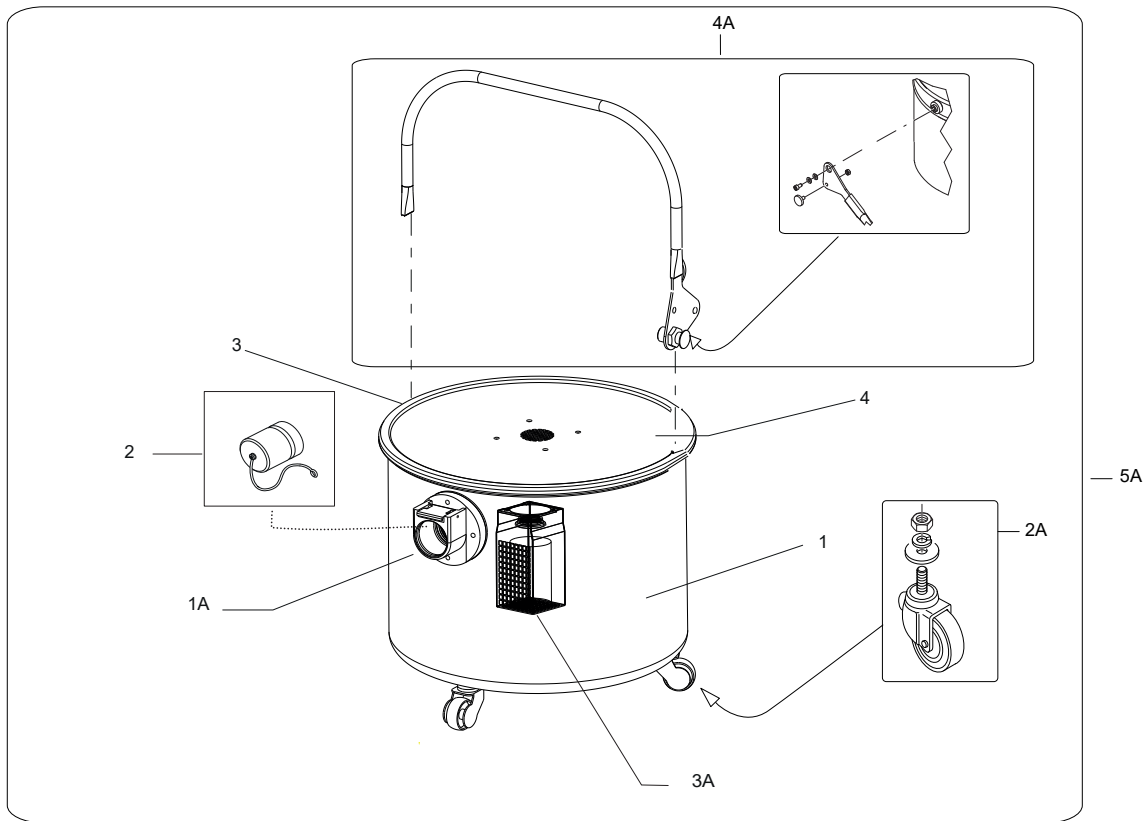

Pos.	Artikel-Nr.	Menge	Variante	Notes
1	4083000888	1	CONTAINER D400X300 SS LIQUID KIT VHS110	
2	Z7 21071	1	PLUG X INLET D50 INOX COMPLETE	[1]
3	4081701238	1	FILTER SILICONE SEAL D390 VHS110	
4	4081200604	1	FLOAT CAGE HOLDER DISC VHS110 SS	
1A	4089100851	1	INLET COMPLETE KIT D50 MOD.VHS	
2A	4089100815	1	KIT WHEEL CONTAINER MOD.VHS CR	
3A	4089100852	1	KIT FLOAT MOD.VHS	
4A	4089100816	1	KIT HANDLE FOR CONTAINER MOD.VHS CR	
5A	4056000780	1	LIQUID KIT VHS110 CLEAN ROOM	

Part Notes:

[1] - CONTACT PM IN ZOCCA