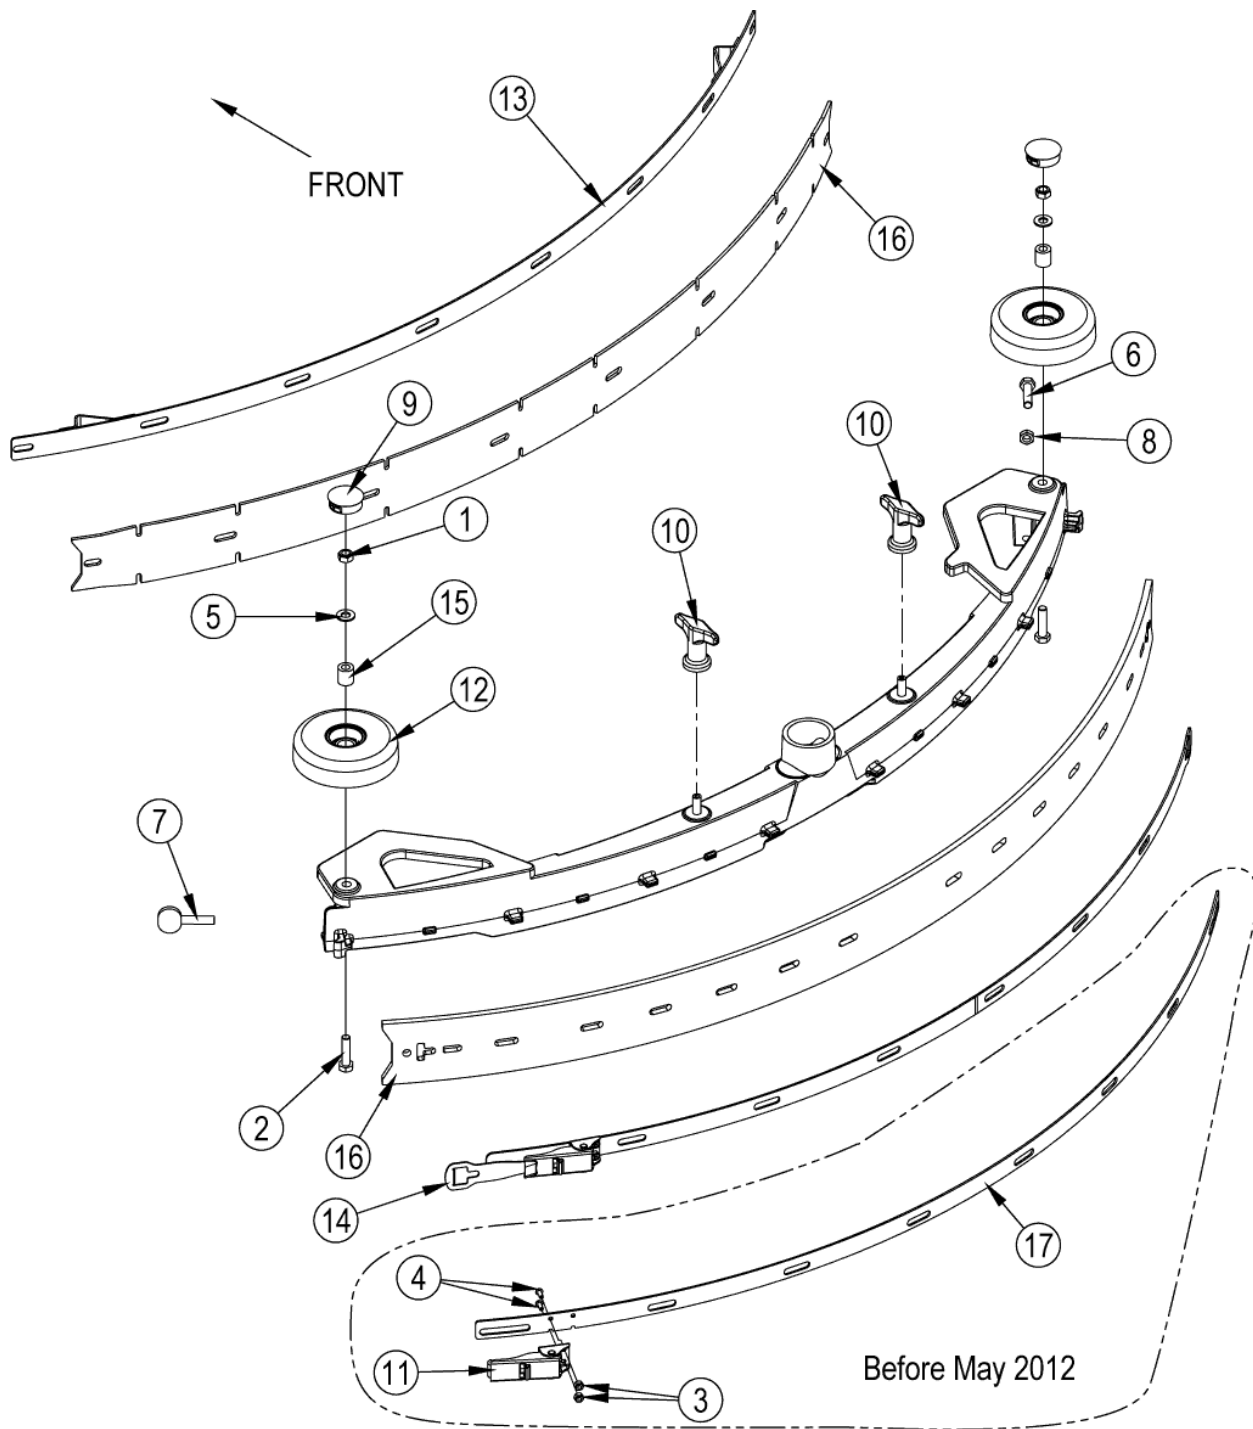

Pos.	Artikel-Nr.	Menge	Variante	Notes
00	56601454	1	Absaugleiste	[1]
00	56381501	1	SQUEEGEE ASSEMBLY 38-EU	[2]
00	56390866	1	Saugleiste C	[3]
00	56390830	1	Saugleiste D	[4]
1	56002851	2	Mutter NYL LOC-THIN SS5/	
2	56002884	2	SCR HEX HD SS 5/16-18 X 1	[5]
3	56002907	2	NUT HEX NYL LOC SS 6-32	[6]
4	56002909	2	SCR PAN PHL SS6-32X38	[6]
5	56002938	2	WSH FLT SAE SS 5/16	
6	56003302	1	Schraube 5/16-18	
7	56003792	1	Schraube	
8	56009141	1	Mutter HEX JAM SS 5/16-18	
9	56111444	2	Deckel f. Rad	
10	56370711	2	Mutter	
11	56471194	1	Klemme	[6]
12	56601450	2	Rad 4,00 Od	
13	56601495	1	Befestigung Vorne D	[7]
13	56390824	1	Befestigung Vorne E	[8]
14	56382698	1	CLAMP-BAND 34 IN ASSY	[9]
14	56382699	1	CLAMP-BAND 38 IN ASSY	[10]
15	56601499	2	Buchse	
16	56382739	1	Sauglippen-Set, Gummi, rot	[11]
16	56381984	1	BLADE-SQUEEGEE FR-RED GUM 38	[8]
16	56382741	1	Absaugleisten-Set	[8]
16	56382742	1	Sauglippen-Set, Gummi, rot	[12]
16	56382738	1	Absaugleisten-Set	[13]
17	56390826	1	Befestigungsschiene	[14]
17	56601496	1	Befestigung hinten	[15]
100	56382740	1	Sauglippen-Set PU	[16]
100	56382738	1	Absaugleisten-Set	[17]
100	56382739	1	Sauglippen-Set, Gummi, rot	[18]
101	56382743	1	Sauglippen-Set, PU	[16]
101	56382741	1	Absaugleisten-Set	[19]
101	56382742	1	Sauglippen-Set, Gummi, rot	[20]

Part Notes:

1. [1] - (BR 850S)
   These squeegee assemblies include gum rubber blades. The squeegee tool casting is not available for sale separately. If you need to replace the casting please order a complete squeegee assembly.
2. [2] - (BR 1050S)
   This squeegee assembly includes a red gum rubber front blade and a gum rubber rear blade. The squeegee tool casting is not available for sale separately. If you need to replace the casting please order a complete squeegee assembly.
3. [3] - (BR 850SC)
   NOTE 3: These squeegee assemblies include red gum rubber blades. The squeegee tool casting is not available for sale separately. If you need to replace the casting please order a complete squeegee assembly.
4. [4] - (BR 1050SC)
   These squeegee assemblies include red gum rubber blades. The squeegee tool casting is not available for sale separately. If you need to replace the casting please order a complete squeegee assembly.
5. [5] - EXPIRED USE 56003302
6. [6] - (before May 2012)
7. [7] - (BR 850S)
8. [8] - (BR 1050S)
9. [9] - (BR 850S after April 2012)
10. [10] - (BR 1050S after April 2012)
11. [11] - (BR 850SC)
    Squeegee Blade Kits include both front rear squeegee blades.
12. [12] - (BR 1050SC)
    Squeegee Blade Kits include both front rear squeegee blades.