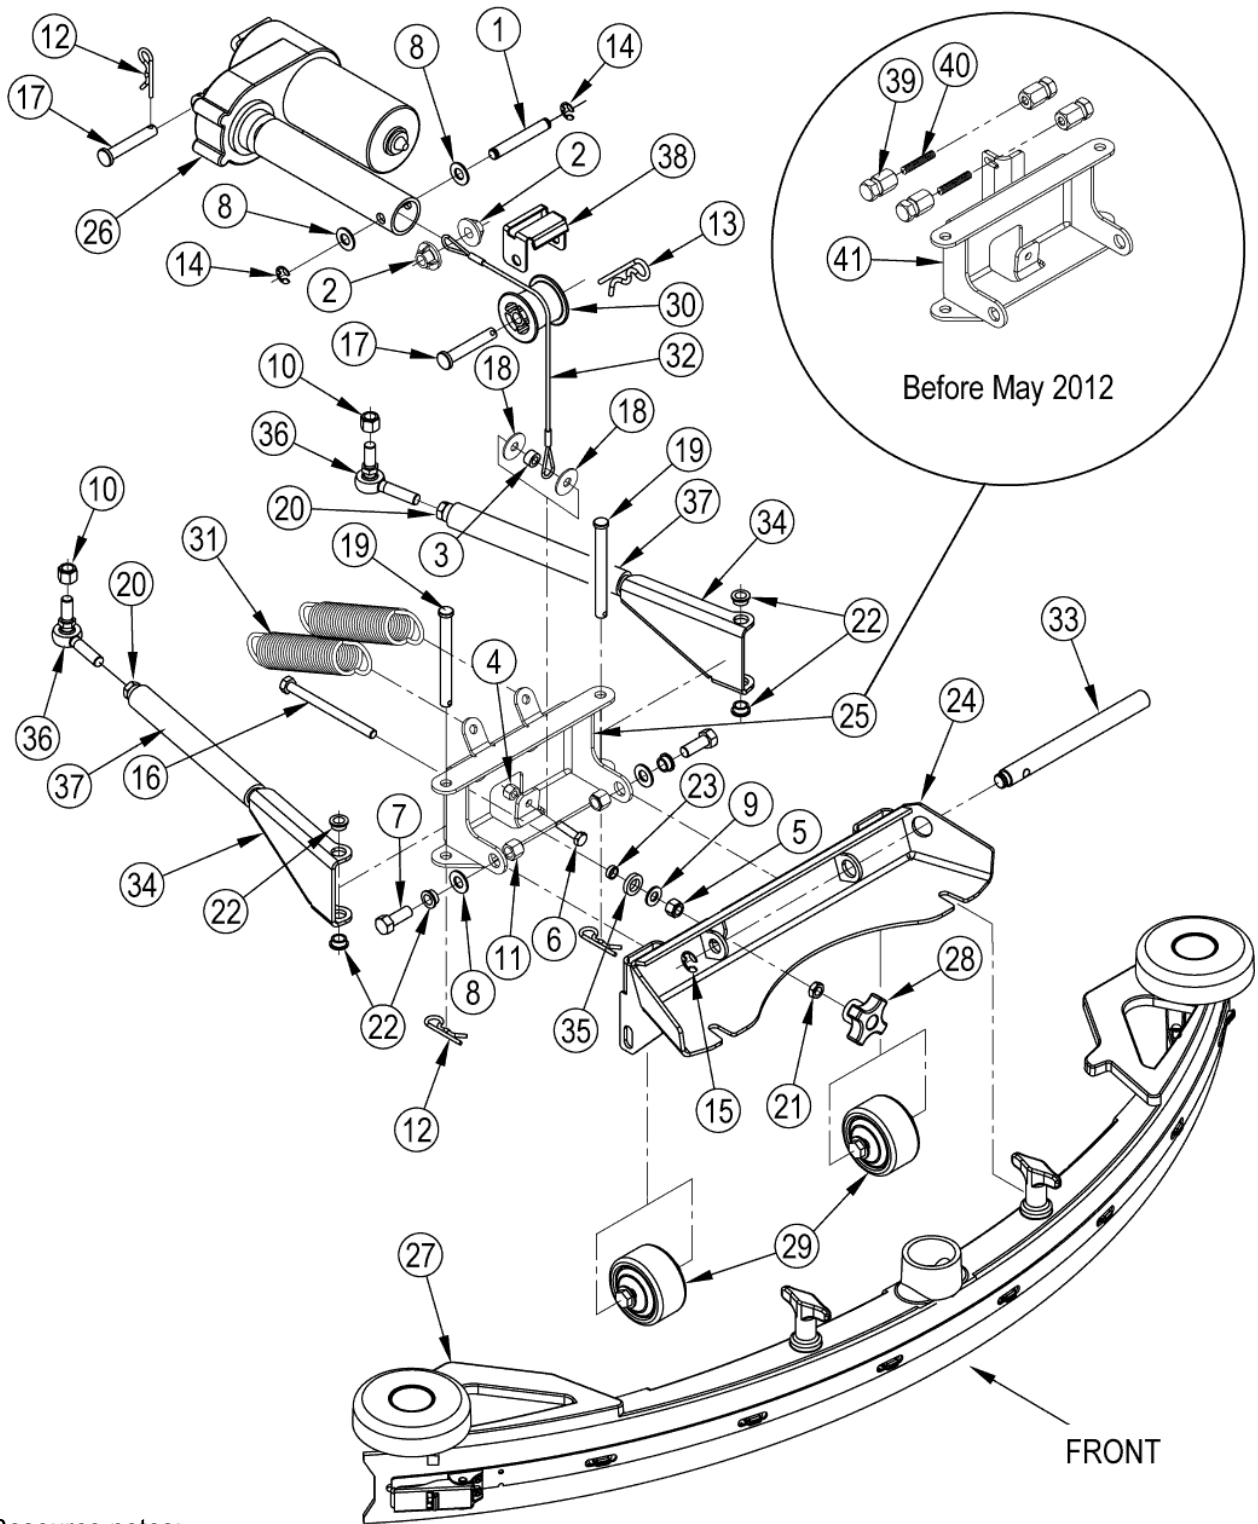

Resource notes:

NOTE 1: These squeegee assemblies include gum rubber blades. NOTE 2: These squeegee assemblies include red gum rubber blades. NOTE 3: These parts were implemented in production as of November 2011 to increase squeegee down pressure. Order Squeegee Spring Kit 56382634 to upgrade your machine to include this improvement. NOTE 4: This squeegee assembly includes a red gum rubber front blade and a gum rubber rear blade.