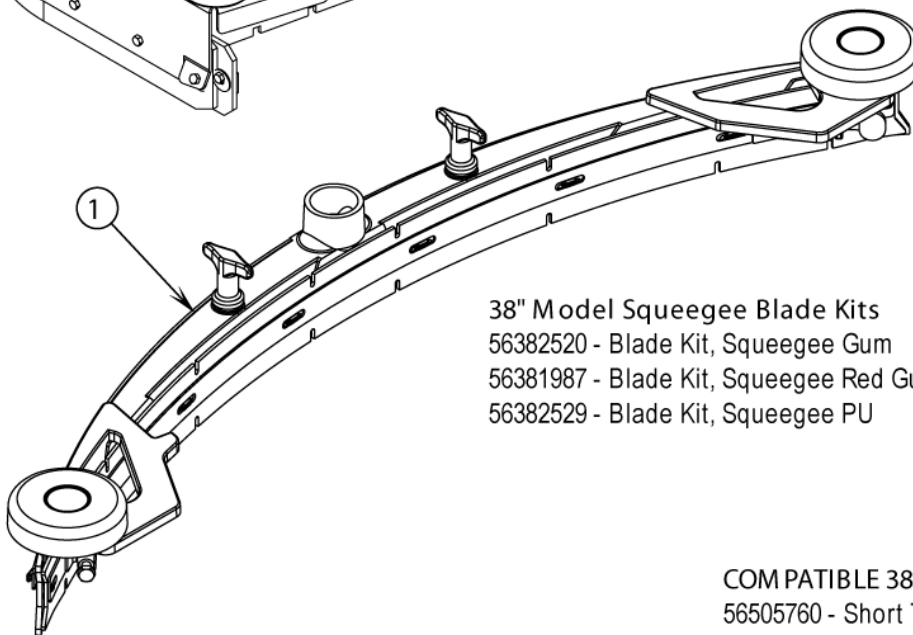

Part Notes:

- [1] - COMPLEXITY REDUCTION
- [2] - Cylindrical Skirts
- [3] - 32". 35" Model Squeegee Blade Kits
- [4] - COM PATIBLE 32"BRUSHES

56390776 - Kit, Deck 3820D

38" Disk Deck Blade Kits
56314848 - Kit, Linatex 38" Disk