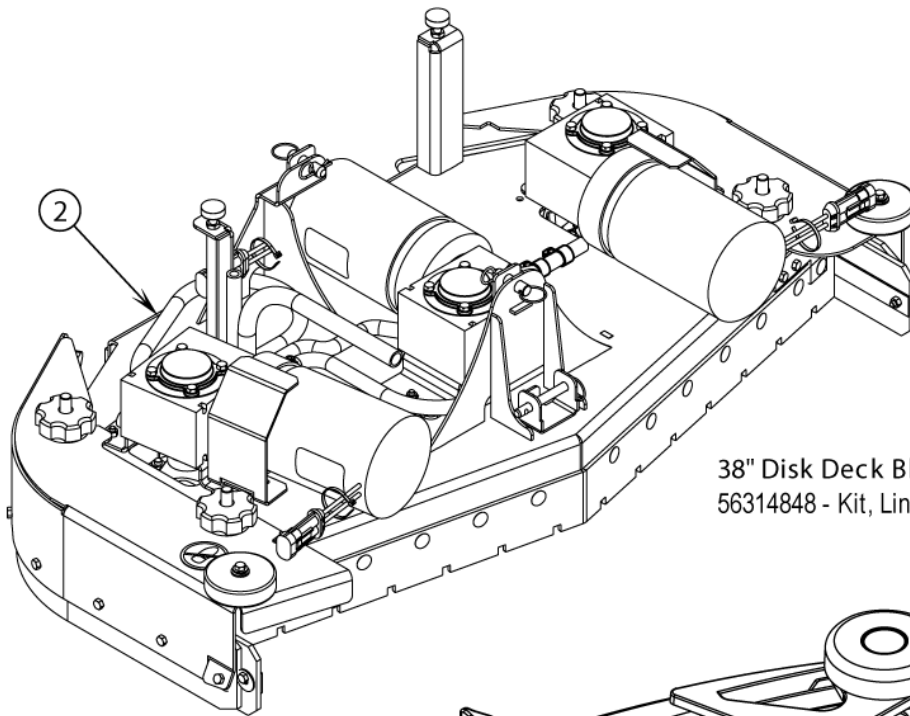

56390776 - Kit, Deck 3820D

38" Disk Deck Blade Kits
56314848 - Kit, Linatex 38" Disk