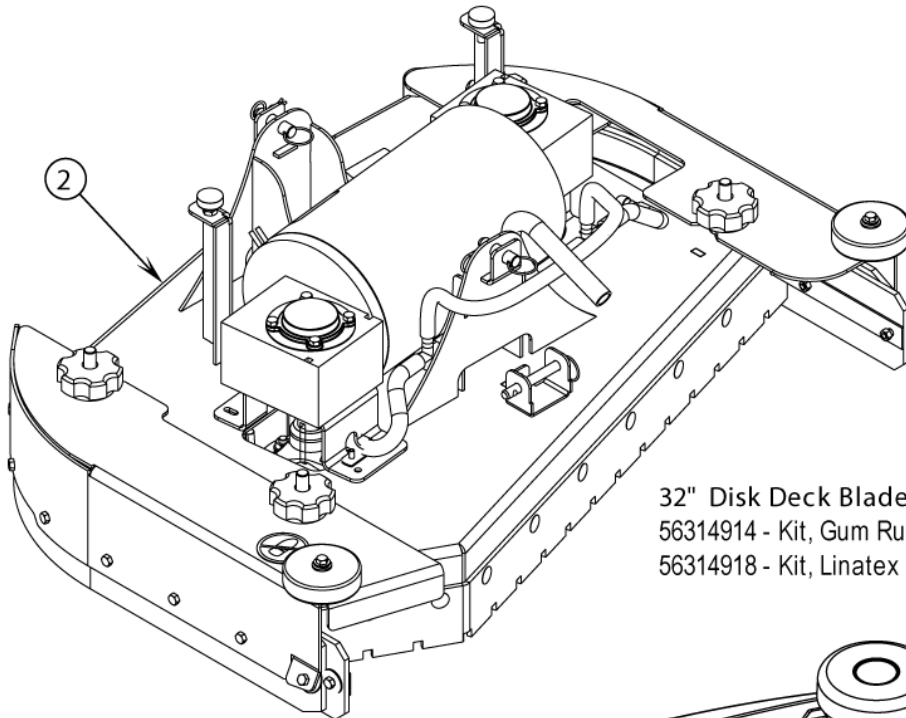

56390764 - Kit, Deck 3220D

32" Disk Deck Blade Kits
56314914 - Kit, Gum Rubber 32 Disk (Optional)
56314918 - Kit, Linatex 32 Disk (Std)