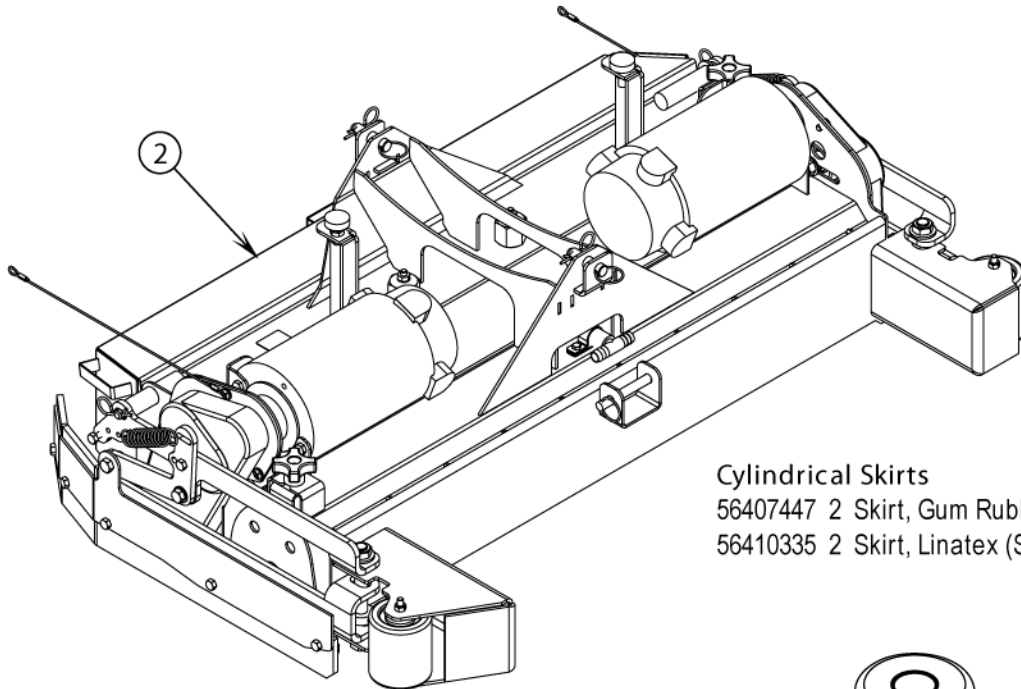

56390769 - Kit, Deck 3220C

Cylindrical Skirts
56407447 2 Skirt, Gum Rubber (Optional)
56410335 2 Skirt, Linatex (Std)