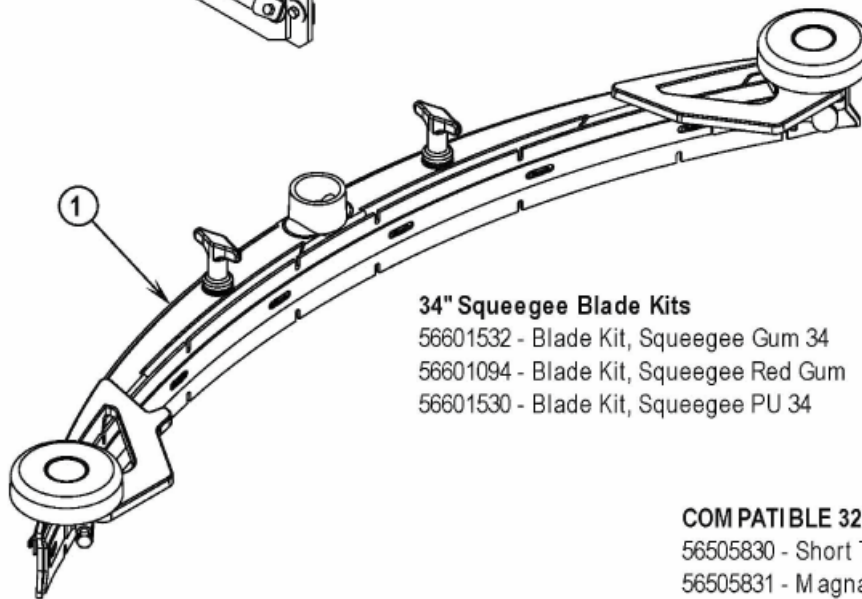

34" Squeegee Blade Kits

56601532 - Blade Kit, Squeegee Gum 34

56601094 - Blade Kit, Squeegee Red Gum

56601530 - Blade Kit, Squeegee PU 34

COMPATIBLE 32" BRUSHES

56505830 - Short Trim Pad Holder

56505831 - Magna Grit

56505832 - Dyna Grit

56505833 - AgLite Grit

56505834 - Prolene

56505835 - ProLite

56505836 - Union Mix

56505837 - MidGrit

56505838 - MidLite Grit

Item	Ref. No.	Qty	Description
	56390765	1	Kit, Deck BR 850S
*	56090031	1	Instruction Sheet
1	56390866	1	Squeegee Assembly
2	56314716	1	32" Disk Deck Assembly