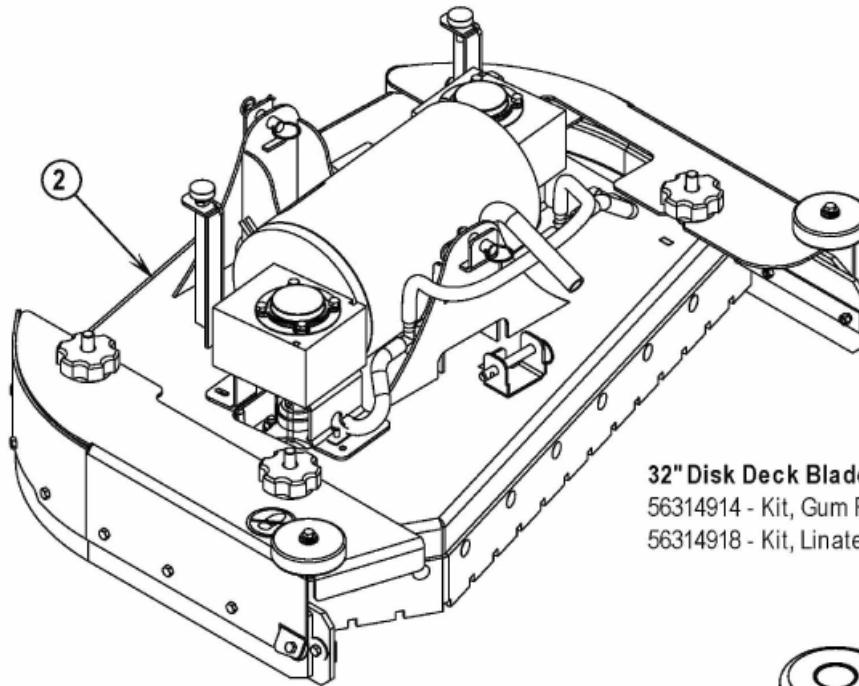

56390765 - Kit, Deck BR 850S

32" Disk Deck Blade Kits

56314914 - Kit, Gum Rubber 32 Disk (Std)

56314918 - Kit, Linatex 32 Disk (Optional)