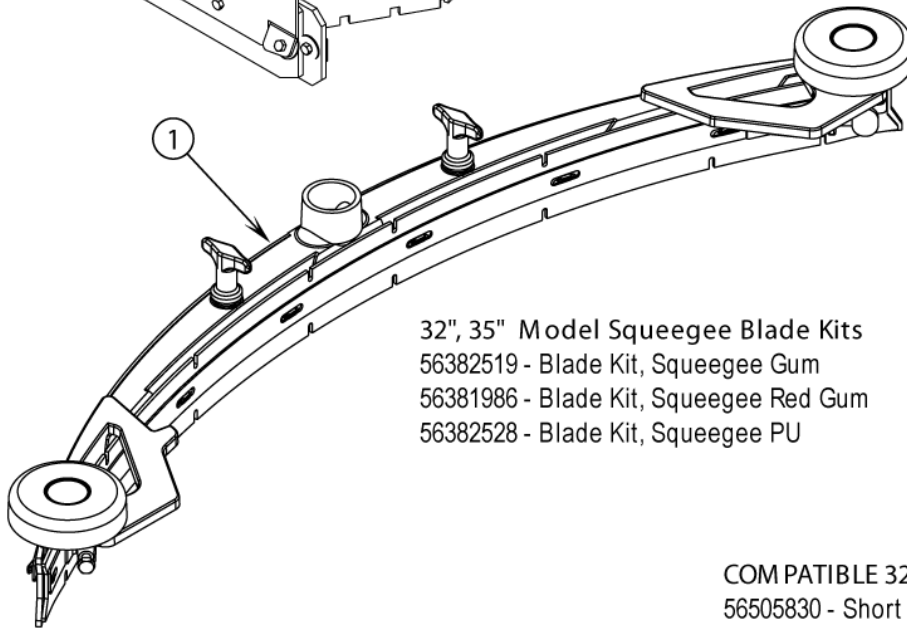

32", 35" Model Squeegee Blade Kits
56382519 - Blade Kit, Squeegee Gum
56381986 - Blade Kit, Squeegee Red Gum
56382528 - Blade Kit, Squeegee PU

COM PATIBLE 32" BRUSHES
56505830 - Short Trim Pad Holder
56505835 - ProLite
56505834 - Prolene
56505836 - Union Mix
56505833 - AgLite Grit 500
56505837 - MidGrit 240
56505838 - MidLite Grit 180
56505832 - Dyna Grit 80
56505831 - Magna Grit 46

Item	Ref. No.	Qty	Description
	56390764	1	Kit, Deck 3220D
*	56090031	1	Instruction Sheet
1	56390866	1	Squeegee Assembly
2	56314716	1	32" Disk Deck Assembly