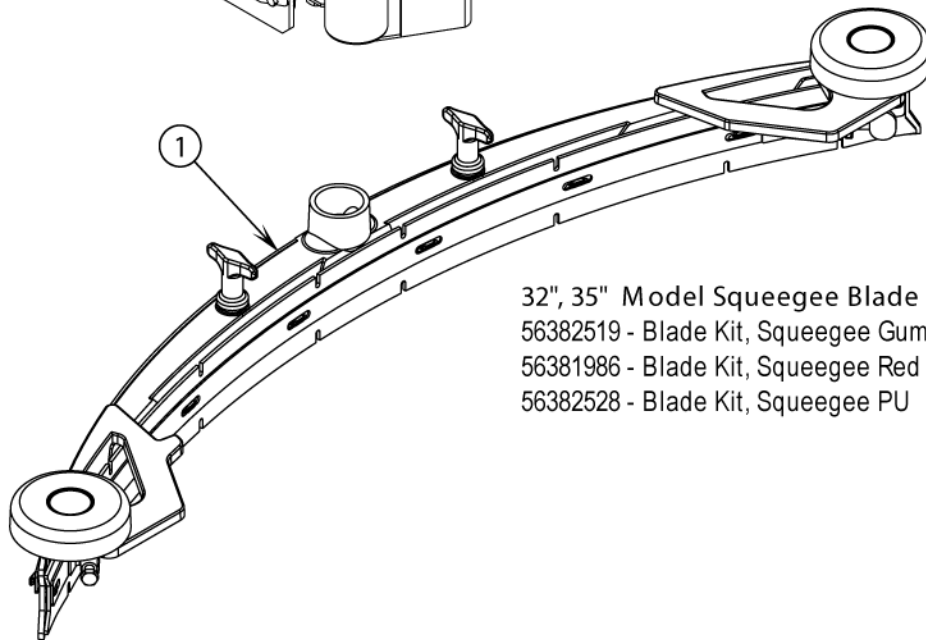

32", 35" Model Squeegee Blade Kits
56382519 - Blade Kit, Squeegee Gum
56381986 - Blade Kit, Squeegee Red Gum
56382528 - Blade Kit, Squeegee PU

COMPATIBLE 32" BRUSHES

56407473 - Soft Nylon
56407474 - Hard Nylon
56407475 - Prolene
56407476 - MidLite Grit 180
56407477 - Dyna Grit 80
56407478 - Magna Grit 46

Item	Ref. No.	Qty	Description
	56390769	1	Kit, Deck 3220C
*	56090031	1	Instruction Sheet
1	56390866	1	Squeegee Assembly
2	56314655	1	32" Cylindrical Deck Assembly