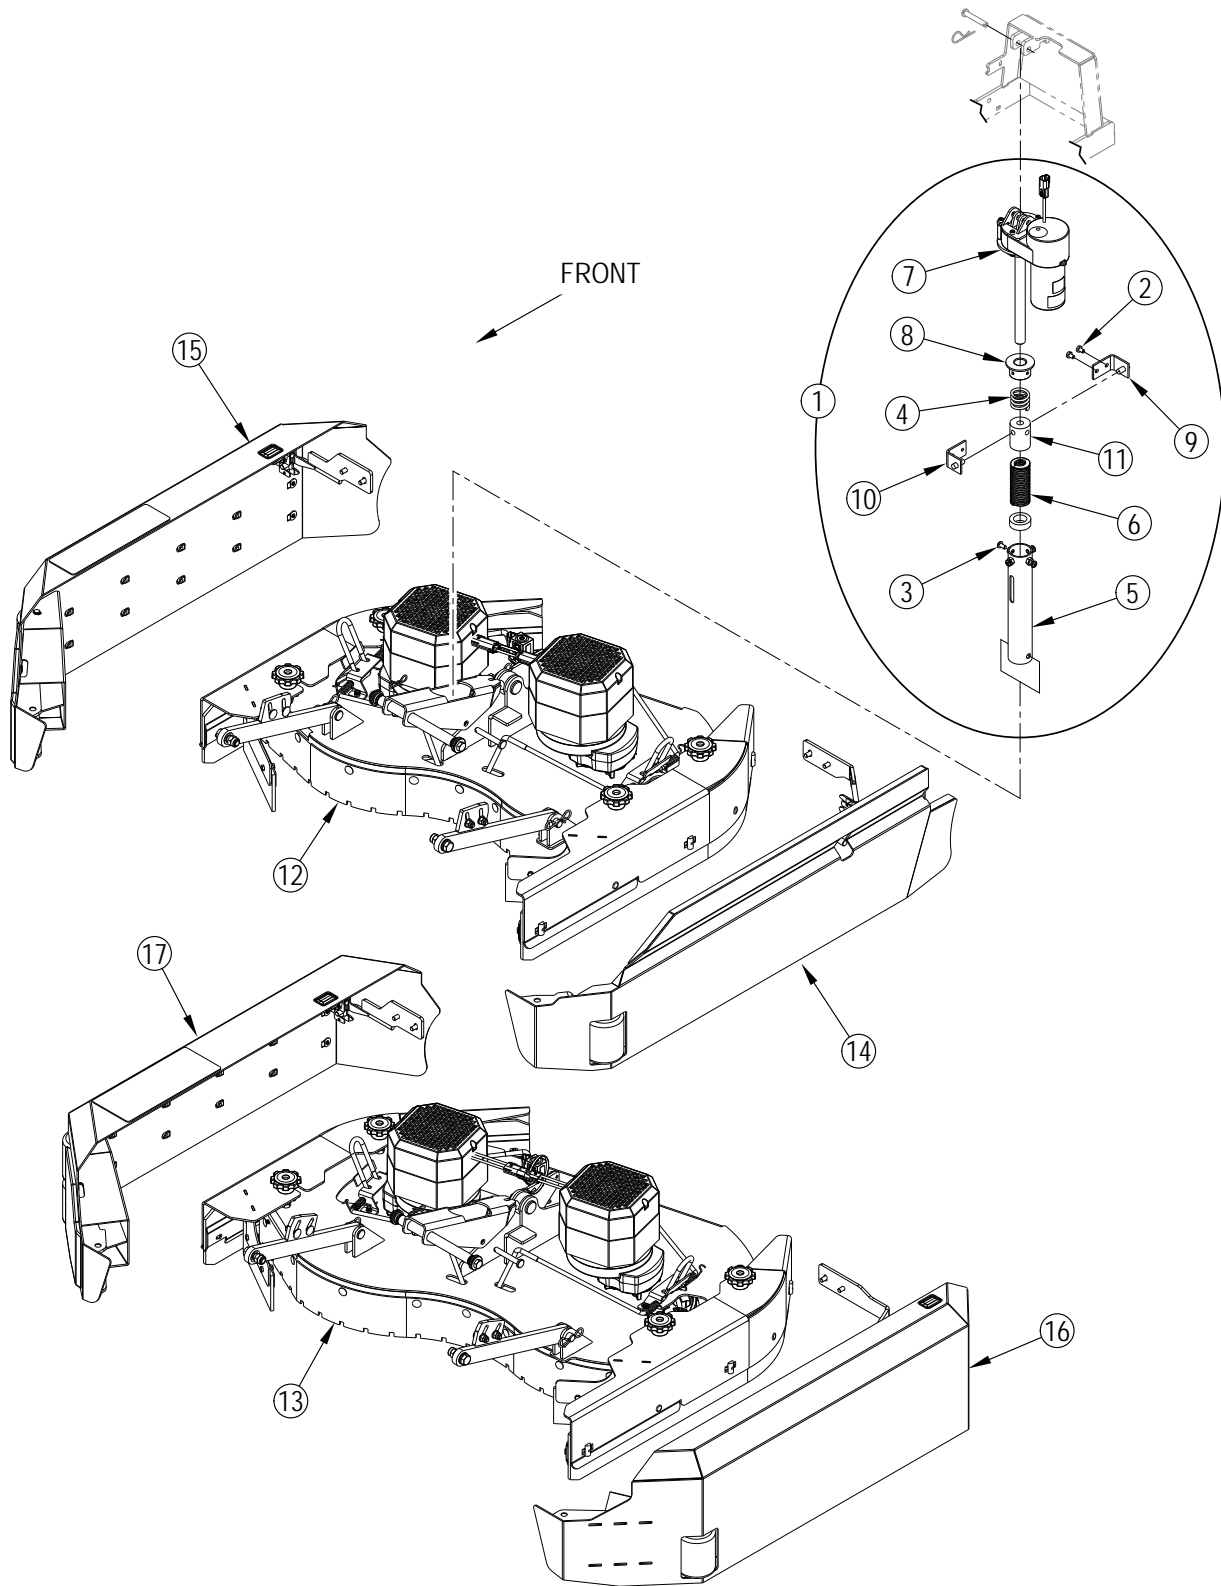

Pos.	Artikel-Nr.	Menge	Variante	Notes
1		1	Complete Actuator Assembly	
2		2	Scr, Hex Thd Form 1/4-20 X0.38	[1]
3		4	Scr, Pan Phil Thd Form 1/4-20x .50	[1]
4		1	Spring-Compression 1.40x1.40in	[1]
5		1	Spring Housing Weldment	[1]
6		1	Spring-Compression-1.44x3.50 In	[1]
7	56118041	1	ACTUATOR ASSEMBLY-HEAVY DUTY	[1]
8		1	Spring Housing Guide	[1]
9		1	Nut Retainer	[1]
10		1	Nut Retainer	[1]
11	56388520	1	Spindelmutter	[1]
12		1	Fixed Skirt Disc Deck Assembly-34d	[2]
13		1	Fixed Skirt Disc Deck Assembly-40d	[3]
14		1	Door Assembly-Left-34d	
15		1	Door Assembly-Right-34d	
16		1	Door Assembly-Left-40d/36c	
17		1	Door Assembly-Right-40d	
			Service Kits	
K1	56118048	1	SPRING HOUSING KIT-ACTUATOR	

Part Notes:

- [1] - K1
- [2] - 860D
- [3] - 1050D