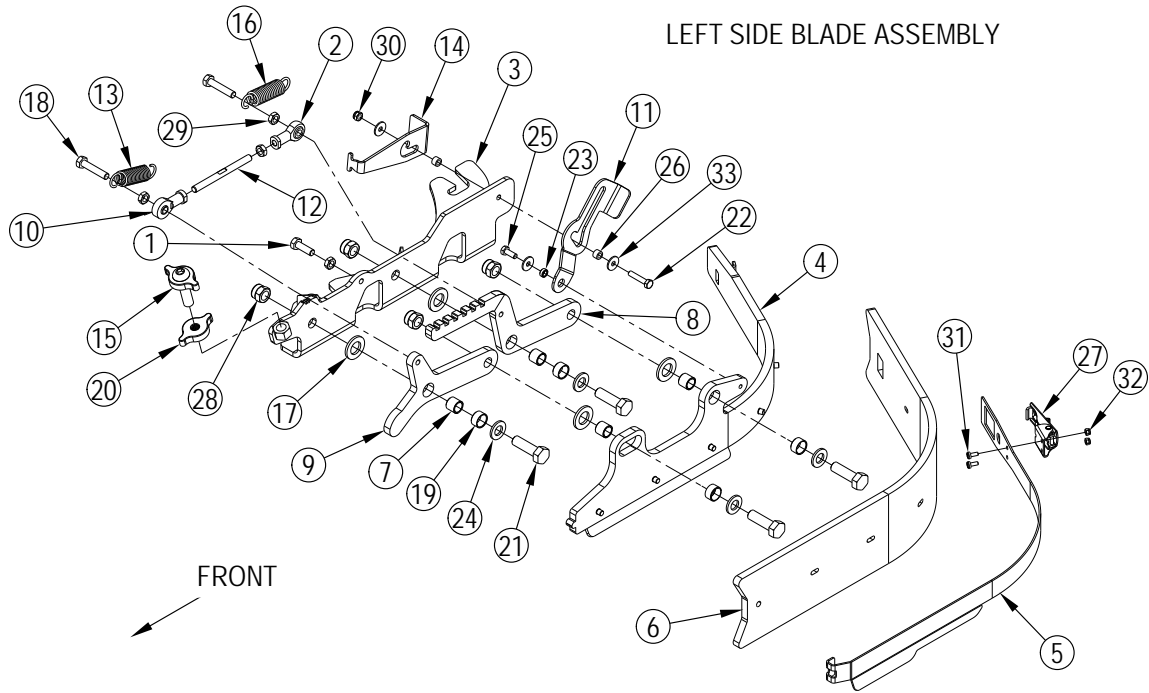

Pos.	Artikel-Nr.	Menge	Variante	Notes
	56116215	1	SIDE BLADE ASSEMBLY-LEFT	
1		1	Screw M8x25 Hex Hd F/Thd SS	[1]
2		1	Joint M8	[2]
3	56116217	1	SIDE BLADE MOUNT WELDMENT-LEFT	
4	56116223	1	SIDE BLADE SUPPORT WELDT-LEFT	
5		1	Strap-Side Blade-Left	[3]
6		1	Blade-Deck-Red Gum	[4]
6		1	Blade-Deck-PU	[5]
7		4	Bushing-Sleeve-.507x.625x.527	[6]
8	56116233	1	ARM-SIDE BLADE-REAR	
9	56116234	1	ARM-SIDE BLADE-FRONT	
10		1	Rod End-M8-Lh	[2]
11	56116237	1	LATCH-DOUBLE SCRUB-LEFT	
12		1	Rod-Threaded	[2]
13	56116239	1	SPRING-EXTENSION-0.75X2.96IN	
14	56116240	1	CLIP-SPRING ADJUSTMENT	
15		1	Knob Assembly	[7]
16	56116846	1	SPRING-EXTENSION 0.75X3.00IN	
17		4	Washer 17x30x3 Iso7089 SS	[6]
18		2	Screw M8x40 Uni5739 SS	[1]
19		4	Bearing, .719 X .625 X .375	[6]
20		1	Knob	[8]
21		4	Screw M12x40 A2 Din93	[6]
22		1	Screw M6x30 Hex Hd F/Thd SS	[6]
23		1	Spacer 6.5x10x4.5	[6]
24		4	Washer, Flat 13.0x24.0x2.5 SS	[6]
25		1	Screw M6x16 Hex Hd F/Thd SS	[6]
26		2	Spacer 6.1 X 10 X 6.5	[6]
27		1	Latch Squeegee	[3]
28		4	Nut, Hex Nyl Loc M12 S.S.	[6]
29		4	Nut Hex M8 Uni5589 SS	[1]
30		1	Nut, Hex Nyl Loc Thin M6 SS	[6]
31		2	Scr, Pan Phil M4x10 SS	[3]
32		2	Nut, Hex Nyl Loc Thin M4 SS	[3]
33		3	Washer Flat XI 6x18x1.5 - SS	[6]
			Service Kits	
K8	56116981	1	LEVEL ADJUST KIT-SIDE WIPER	
K9	56116983	1	KNOB KIT-SIDE WIPER	
K12	56116982	1	HARDWARE KIT-SIDE WIPER	
K14	56116706	1	SIDE BLADE KIT-RED GUM	
K15	56116709	1	SIDE BLADE KIT-PU	
K31	56116929	1	DISK STRAP KIT-BOTH SIDES	

Part Notes:

- [1] - K8,K12
- [2] - K8
- [3] - K31
- [4] - K14
- [5] - K15
- [6] - K12
- [7] - K9
- [8] - K9,K12