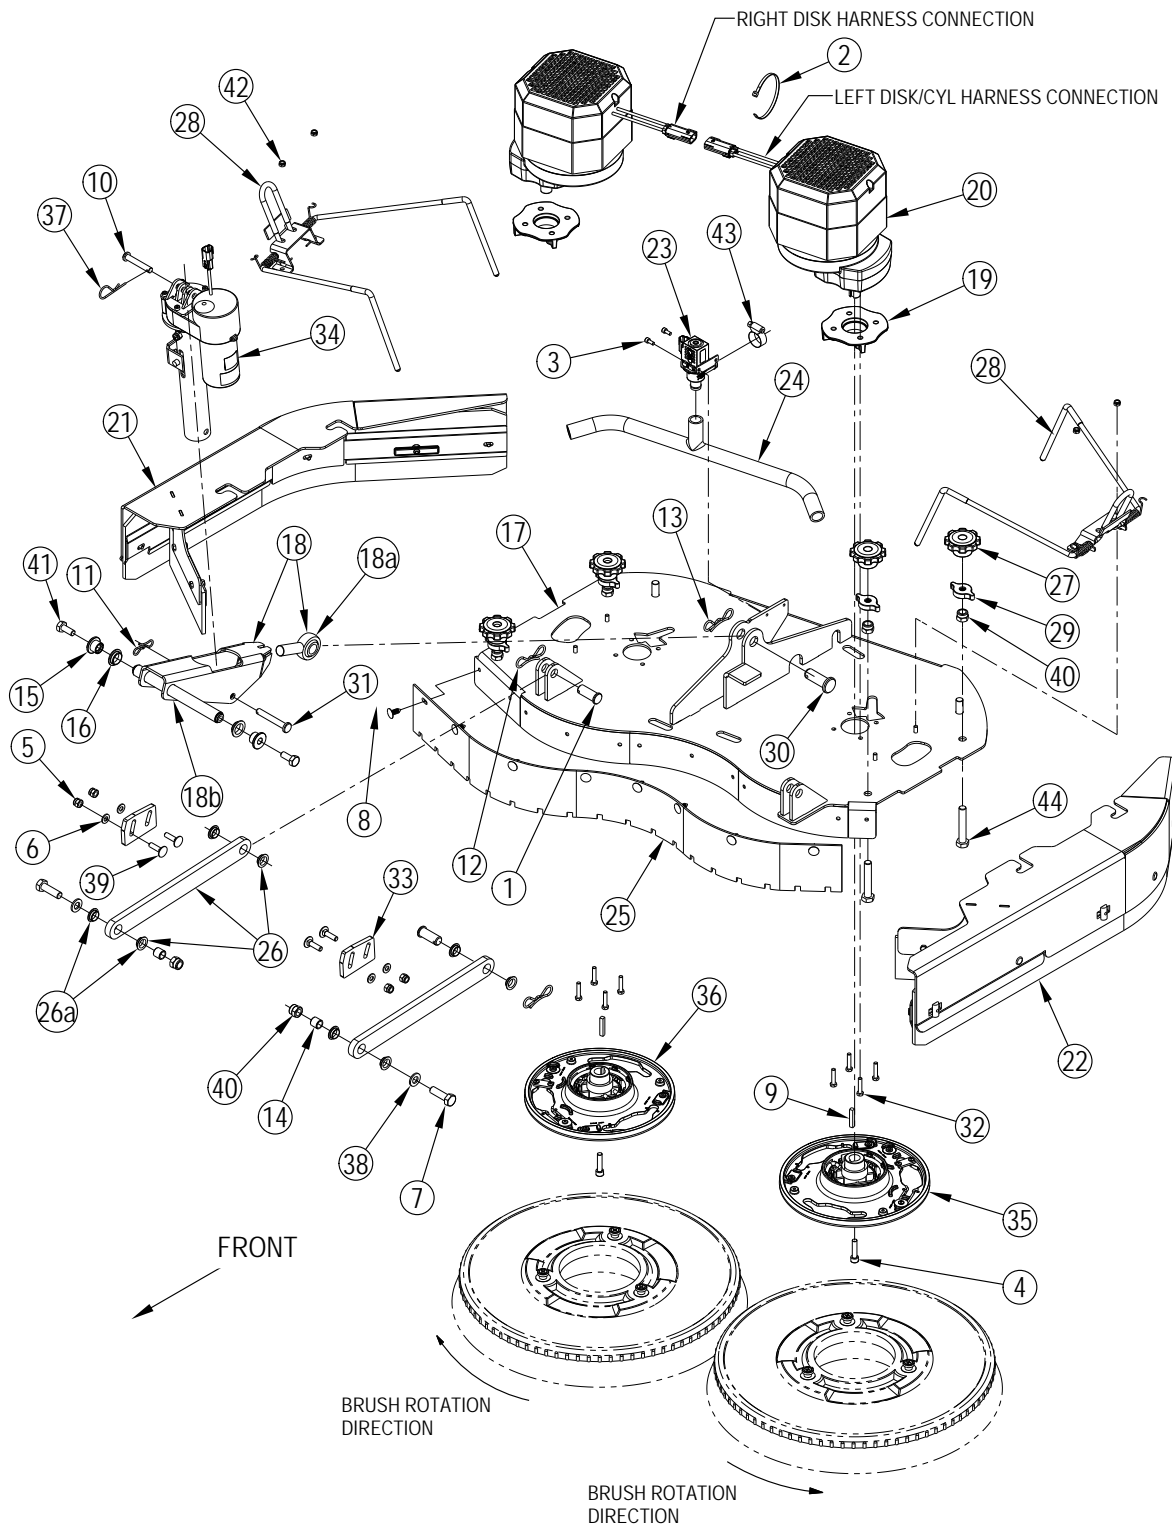

Pos.	Artikel-Nr.	Menge	Variante	Notes
1		2	Pin D.16	[1]
2		1	Clamp 290x4.8	[2]
3		2	Screw Soc. Hd M5x12 SS	[3]
4		2	Screw Soc. Hd M8x35 SS	[4]
5		4	Nut, Hex Nyl Loc Hvy M8	[5]
6		4	Washer, Flat 8.4x16x1.6	[5]
7		2	Screw M12x40 Hex Hd F/Thd - 12k	[1]
8		9	Rivet, Nylon Tree Push-In (.25)	[6]
9		2	Key, Square .25 X 1.44	[4]
10		1	Pin-Clevis .375 X 2.25	[7]
11		1	Pin- Bow-Tie Cotter 7/16 - 1/2	[7]
12		2	Pin-Bow Tie Cotter 5/8	[1]
13		1	Pin-Bow Tie Cotter 3/4	[8]
14		2	Bushing-12.5x16x14.48mm	[1]
15		2	Bushing-Lift Arm Pivot	[8]
16		2	Bearing-Flange-20x23x7mm	[8]
17	56116201	1	SCRUB DECK WELDMENT-34D	[9]
	56116200	1	SCRUB DECK WELDMENT-40D	[10]
18		1	Deck Lift Arm Assembly	[8]
18a		1	Rod End-Spherical-18mm-Male	[8]
18b		1	Lift Arm Weldment	[8]
19	56116212	2	SPACER-MOTOR	
20	56116213	2	GEARMOTOR-36VDC-250RPM-1.0HP	
	56422152	1	KIT WHEEL DRIVE BRUSHES	[11]
21	56116090	1	CAP-SOLUTION	
22	56116089	1		
23		1	Valve-Solenoid-36vdc	
24	56116249	1	HOSE-SOLUTION FEED-DISC	
25	56116252	1	BLADE-FRONT 34D	
	56116250	1	Gummileiste vorne 40D	
26		2	Deck Trailing Arm Assembly	[1]
26a		8	Bearing-Flange-16x18x6mm	[1]
27	56380149	4	Rändelschraube	
28	56116755	2	CLICK-ON ASSEMBLY-34D	
	56116756	2	CLICK-ON ASSEMBLY-40D	
29	56601578	4	Drehknopf	
30		1	Pin-Clevis 18x50 Iso2341-B	[8]
31		1	Pin-Clevis 10x70 Iso2341-B	[7]
32		8	Screw M6x30 Uni5737 SS	[4]
33		2	Plate-Stop	[5]
34		1	Actuator Assembly-Complete	
35	56601276	1	BRUSH PLATE ASSEMBLY	
36	56601384	1	Bürstenaufnahme kpl.	
37		1	Hair Pin Cotter A2,5	[7]
38		2	Washer, Flat 13.0x24.0x2.5 SS	[1]
39		4	Screw M8x30 Carriage Iso8677	[5]
40		6	Nut, Hex Nyl Loc M12 S.S.	[12]
41		2	Screw M10x25 Hex Hd F/Thd	[8]
42		4	Nut, Hex Nyl Loc Thin M6 SS	[4]
43		1	Clamp, Hose 15-24 Size8	[3]
44	56003658	4	Schraube	
			Service kit	
K1	56116881	1	LIFT ARM KIT-CENTER	
K2	56116882	1	TRAILING ARM KIT-BOTH SIDES	
K10	56116928	1	STOP KIT-BOTH SIDES	
K13	56118038	1	HARDWARE KIT-ACTUATOR	
K16	56116875	1	SOLENOID VALVE KIT	
K17	56116891	1	SOLENOID SEAL KIT	
K30	56118050	1	RIVET KIT	[13]