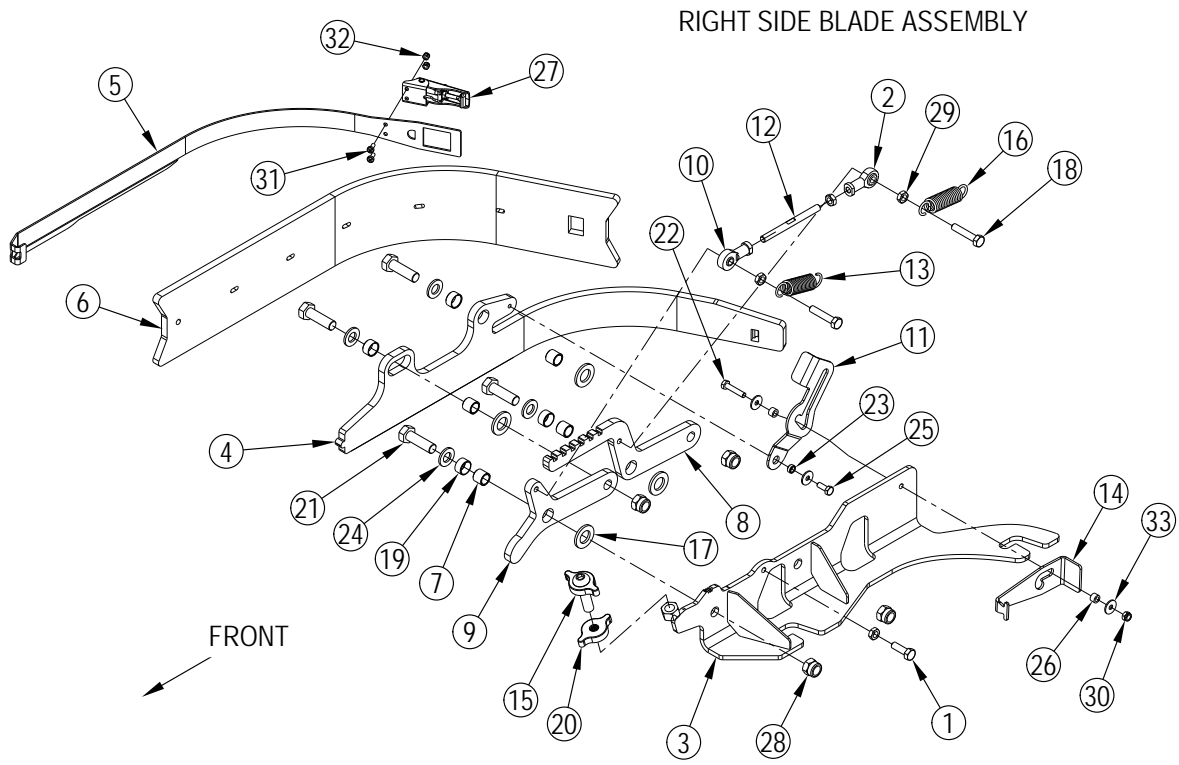

Pos.	Artikel-Nr.	Menge	Variante	Notes
	56116214	1	SIDE BLADE ASSEMBLY-RIGHT	
1		1	Screw M8x25 Hex Hd F/Thd SS	[1]
2		1	Joint M8	[2]
3	56116216	1	SIDE BLADE MOUNT WELDMENT-RT	
4	56116222	1	SIDE BLADE SUPPORT WELDT-RIGHT	
5		1	Strap-Side Blade-Right	[3]
6		1	Blade-Deck-Red Gum	[4]
6		1	Blade-Deck-PU	[5]
7		4	Bushing-Sleeve-.507x.625x.527	[6]
8	56116233	1	ARM-SIDE BLADE-REAR	
9	56116234	1	ARM-SIDE BLADE-FRONT	
10		1	Rod End-M8-Lh	[1]
11	56116236	1	LATCH-DOUBLE SCRUB-RIGHT	
12		1	Rod-Threaded	[1]
13	56116239	1	SPRING-EXTENSION-0.75X2.96IN	
14	56116240	1	CLIP-SPRING ADJUSTMENT	
15		1	Knob Assembly	[7]
16	56116846	1	SPRING-EXTENSION 0.75X3.00IN	
17		4	Washer 17x30x3 Iso7089 SS	[6]
18		2	Screw M8x40 Uni5739 SS	[1]
19		4	Bearing, .719 X .625 X .375	[6]
20		1	Knob	[8]
21		4	Screw M12x40 A2 Din93	[6]
22		1	Screw M6x30 Hex Hd F/Thd SS	[6]
23		1	Spacer 6.5x10x4.5	[6]
24		4	Washer, Flat 13.0x24.0x2.5 SS	[6]
25		1	Screw M6x16 Hex Hd F/Thd SS	[6]
26		2	Spacer 6.1 X 10 X 6.5	[6]
27		1	Latch Squeegee	[3]
28		4	Nut, Hex Nyl Loc M12 S.S.	[6]
29		4	Nut Hex M8 Uni5589 SS	[1]
30		1	Nut, Hex Nyl Loc Thin M6 SS	[6]
31		2	Scr, Pan Phil M4x10 Ss	[3]
32		2	Nut, Hex Nyl Loc Thin M4 SS	[3]
33		3	Washer Flat XI 6x18x1.5 - SS	[6]
			Service Kits	
K8	56116981	1	LEVEL ADJUST KIT-SIDE WIPER	
K9	56116983	1	KNOB KIT-SIDE WIPER	
K12	56116982	1	HARDWARE KIT-SIDE WIPER	
K14	56116706	1	SIDE BLADE KIT-RED GUM	
K15	56116709	1	SIDE BLADE KIT-PU	
K31	56116929	1	DISK STRAP KIT-BOTH SIDES	

Part Notes:

- [1] - K8,K12
- [2] - K8
- [3] - K31
- [4] - K14
- [5] - K15
- [6] - K12
- [7] - K9
- [8] - K9,K12