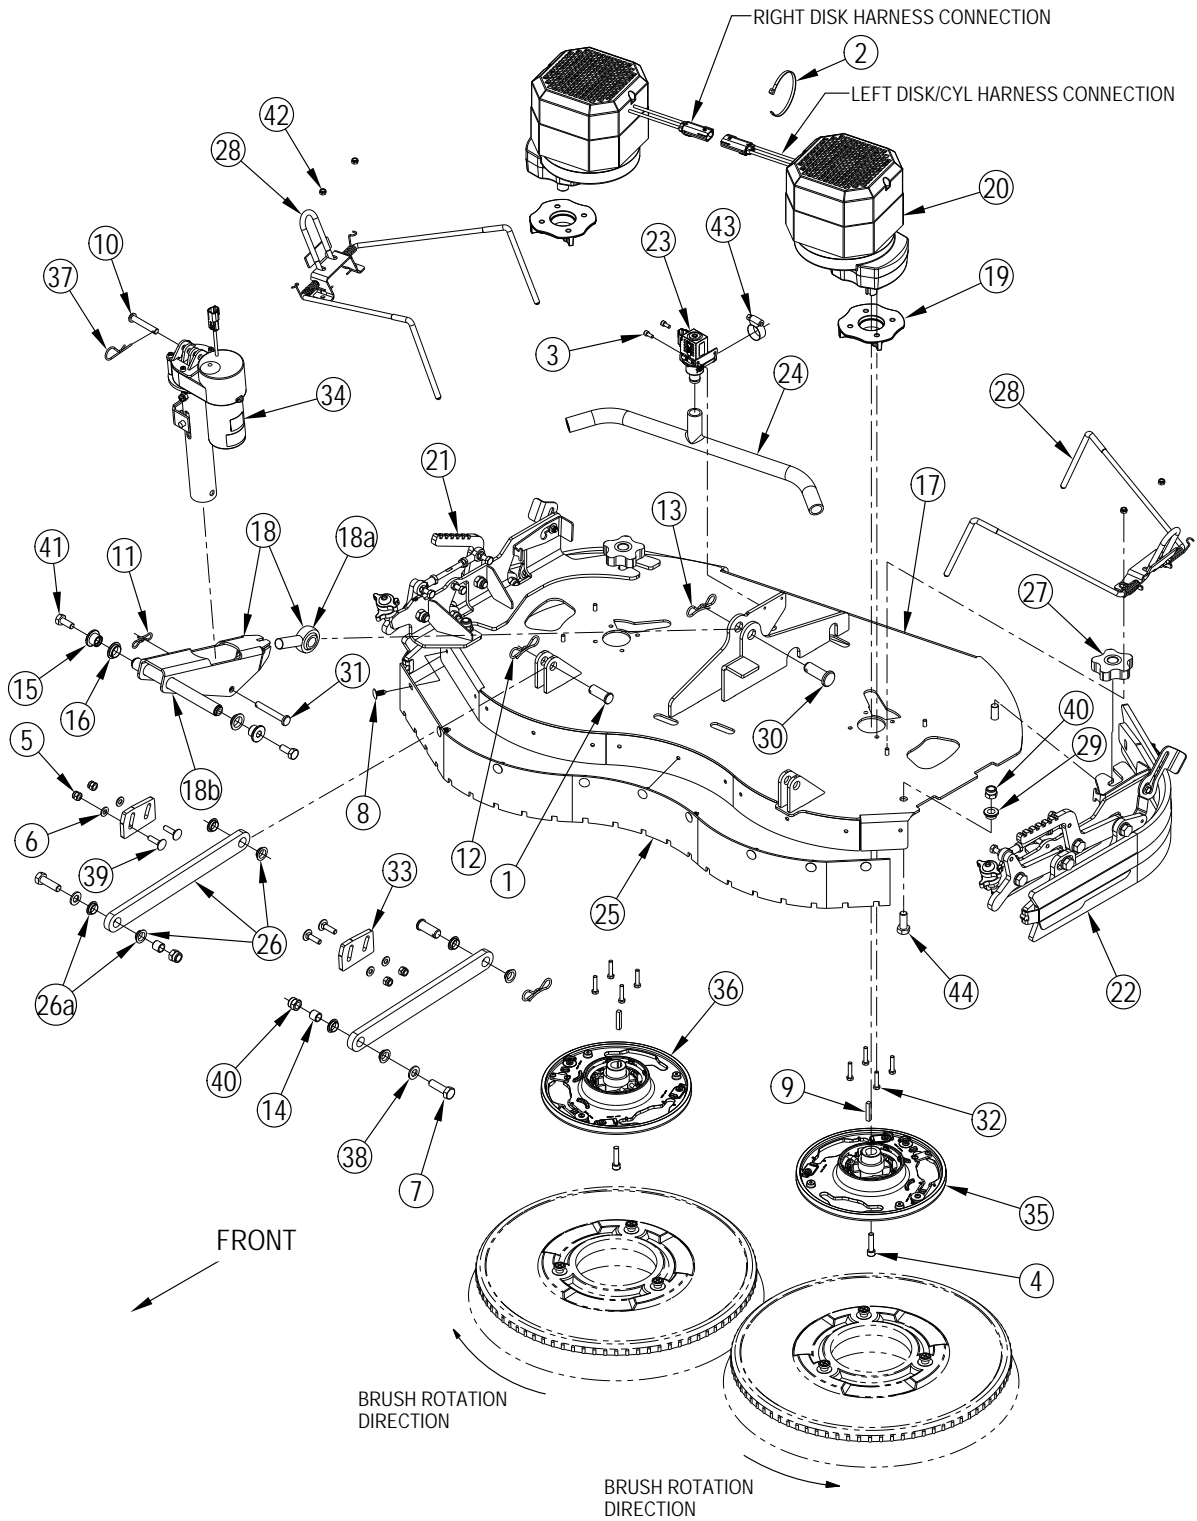

Part Notes:

[1] - K1

Pos.	Artikel-Nr.	Menge	Variante	Notes
1		2	Pin D.16	[1]
2		1	Clamp 290x4.8	[2]
3		2	Screw Soc. Hd M5x12 SS	[3]
4		2	Screw Soc. Hd M8x35 SS	[4]
5		4	Nut, Hex Nyl Loc Hvy M8	[5]
6		4	Washer, Flat 8.4x16x1.6	[5]
7		2	Screw M12x40 Hex Hd F/Thd - 12k	[1]
8		9	Rivet, Nylon Tree Push-In (.25)	[6]
9		2	Key, Square .25 X 1.44	[4]
10		1	Pin-Clevis .375 X 2.25	[7]
11		1	Pin- Bow-Tie Cotter 7/16 - 1/2	[7]
12		2	Pin-Bow Tie Cotter 5/8	[1]
13		1	Pin-Bow Tie Cotter 3/4	[8]
14		2	Bushing-12.5x16x14.48mm	[1]
15		2	Bushing-Lift Arm Pivot	[8]
16		2	Bearing-Flange-20x23x7mm	[8]
17	56116201	1	SCRUB DECK WELDMENT-34D	[9]
17	56116200	1	SCRUB DECK WELDMENT-40D	[10]
18		1	Deck Lift Arm Assembly	[8]
18a		1	Rod End-Spherical-18mm-Male	[8]
18b		1	Lift Arm Weldment	[8]
19	56116212	2	SPACER-MOTOR	
20	56116213	2	GEARMOTOR-36VDC-250RPM-1.0HP	
	56422152	1	KIT WHEEL DRIVE BRUSHES	
21	56116214	1	SIDE BLADE ASSEMBLY-RIGHT	
22	56116215	1	SIDE BLADE ASSEMBLY-LEFT	
23		1	Valve-Solenoid-36vdc	[11]
24	56116249	1	HOSE-SOLUTION FEED-DISC	
25	56116252	1	BLADE-FRONT 34D	
	56116250	1	Gummileiste vorne 40D	
26		2	Deck Trailing Arm Assembly	[1]
26a		8	Bearing-Flange-16x18x6mm	[1]
27	56116545	2	KNOB-M12-LOBE	
28	56116755	2	CLICK-ON ASSEMBLY-34D	[9]
28	56116756	2	CLICK-ON ASSEMBLY-40D	[10]
29		2	Bushing	[4]
30		1	Pin-Clevis 18x50 Iso2341-B	[8]
31		1	Pin-Clevis 10x70 Iso2341-B	[7]
32		8	Screw M6x30 Uni5737 SS	[4]
33		2	Plate-Stop	[5]
34		1	Actuator Assembly-Complete	
35	56601276	1	BRUSH PLATE ASSEMBLY	
35		1	Clamp, Hose 15-24 Size8	[3]
36	56601384	1	Bürstenaufnahme kpl.	
37		1	Hair Pin Cotter A2,5	[7]
38		2	Washer, Flat 13.0x24.0x2.5 SS	[1]
39		4	Screw M8x30 Carriage Iso8677	[5]
40		4	Nut, Hex Nyl Loc M12 S.S.	[12]
41		2	Screw M10x25 Hex Hd F/Thd	[8]
42		4	Nut, Hex Nyl Loc Thin M6 SS	[4]
43		1	Clamp, Hose 15-24 Size8	[3]
44		2	Screw M12x30 Iso4017 Ss	[4]
			Service Kits	
K1	56116881	1	LIFT ARM KIT-CENTER	
K2	56116882	1	TRAILING ARM KIT-BOTH SIDES	
K10	56116928	1	STOP KIT-BOTH SIDES	
K12	56116982	1	HARDWARE KIT-SIDE WIPER	
K13	56118038	1	HARDWARE KIT-ACTUATOR	
K16	56116875	1	SOLENOID VALVE KIT	