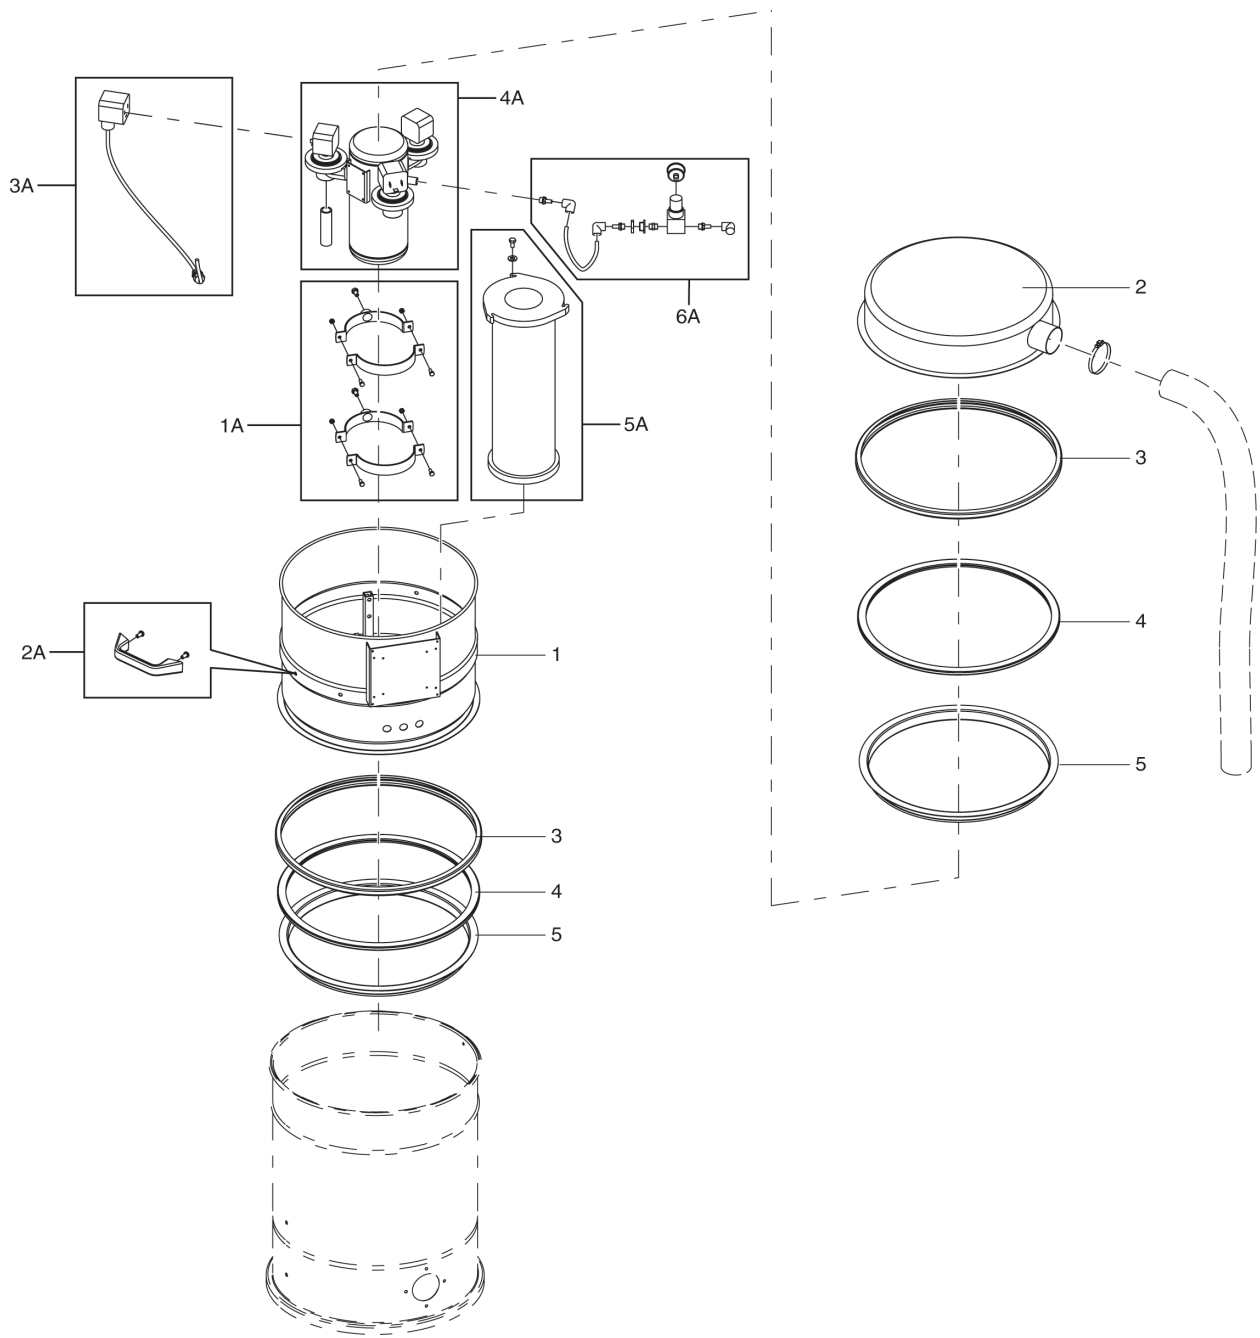

Pos.	Artikel-Nr.	Menge	Variante	Notes
1	4081400910	1		
2	4081601280	1	SUPPORTO PER MANIGLIA SCUOTIFILTRO	
3	4083101749	1	CAPPELLO D460 T30S-MINUS	
4	Z8 36191	1	Spanning	
4	Z8 36355	1	BAND LOCK D460 INOX 3308 COMP. W.BRACKET	[1]
5	4083300476	1	ROTATIONAL FILTER SHAKER CAGE T30S-MINUS	
1A	4089101068	1	ROTATORY FILTER SHAKER LEVER KIT T30S	

Part Notes:

[1] - CONTACT PM IN ZOCCA