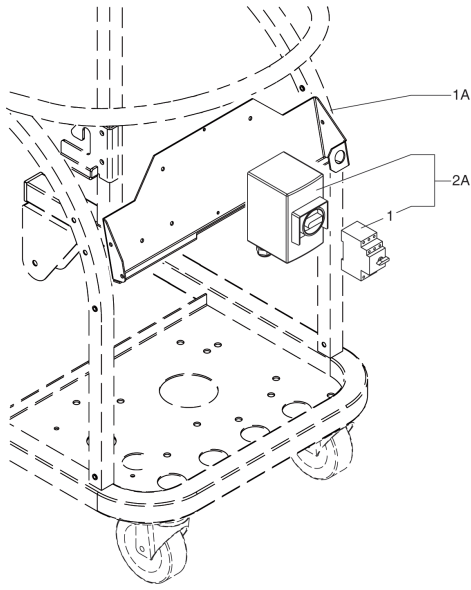

Pos.	Artikel-Nr.	Menge	Variante	Notes
1	4083901538	1	CIRCUIT BREAKER 5.5-8 A SIR.IN.S00	
1	4083901540	1	CIRCUIT BREAKER 9-12.5 A SIR.IN.S00	
1A	40000719	1	I.E. SUPPORT KIT	
2A	4089100125	1	ELECTRIC INSTAL KIT	
2A	4089100187	1	ELECTRIC INSTAL KIT	
3A	40000876	1	Motorkabel	
4A	40000861	1	POWER CORD KIT V400 HZ50	[1]
4A	4089101104	1	SUPPLY CABLE 5PP KIT MOD. CTS	

Part Notes:

[1] - CONTACT PM IN ZOCCA