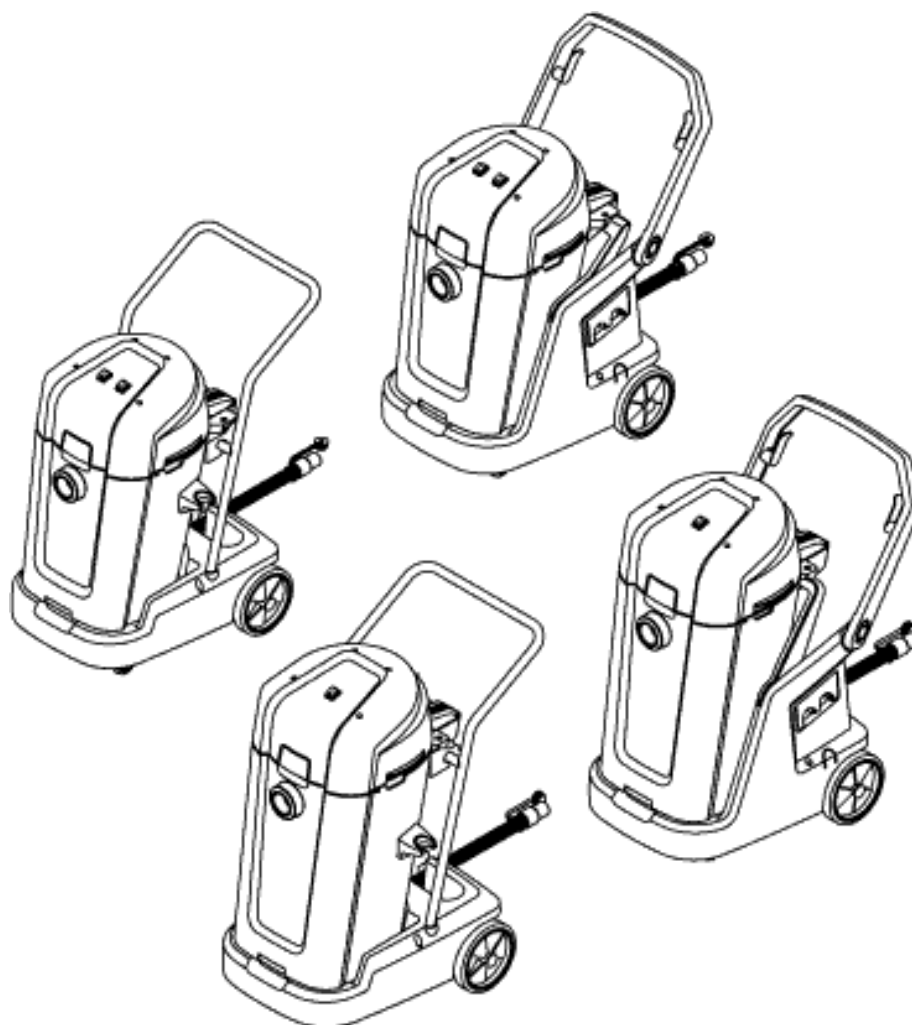

PARTS LIST

2020.09.09

TABLE OF CONTENTS

Top 55-1, 75-1	1
Top 55-2, 75-2	3
Container 75 BSF, BDF	5
Container 75 EDF	7
Filter and bags 55, 75	9
Squeegee Accessory	11
Accessories	13
Recommended spare parts	15