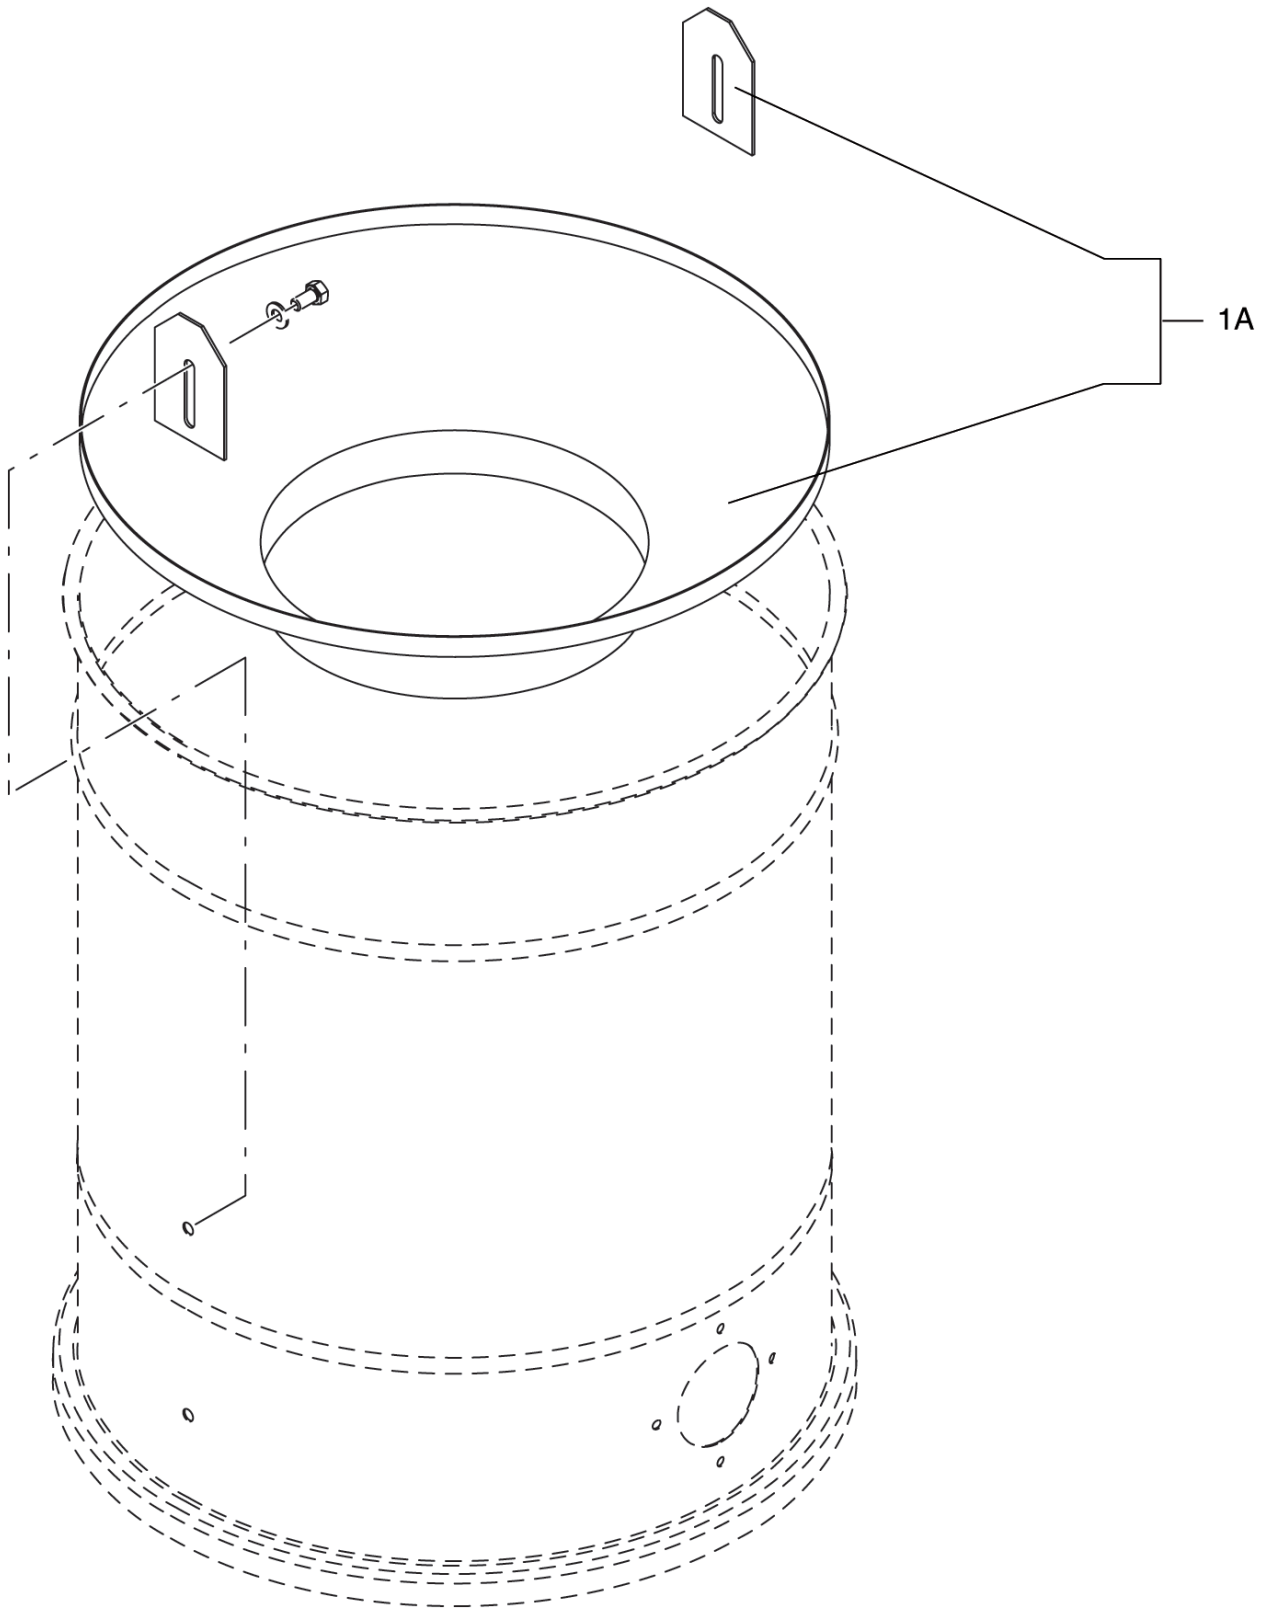

Pos.	Artikel-Nr.	Menge	Variante	Notes
1	4083901538	1	CIRCUIT BREAKER 5.5-8 A SIR.IN.S00	
1	4083901540	1	CIRCUIT BREAKER 9-12.5 A SIR.IN.S00	
1A	40000719	1	I.E. SUPPORT KIT	
2A	4089100125	1	ELECTRIC INSTAL KIT	
2A	4089100187	1	ELECTRIC INSTAL KIT	
3A	40000876	1	Motorkabel	
4A	40000861	1	POWER CORD KIT V400 HZ50	[1]
4A	4089101104	1	SUPPLY CABLE 5PP KIT MOD. CTS	

Part Notes:

[1] - CONTACT PM IN ZOCCA