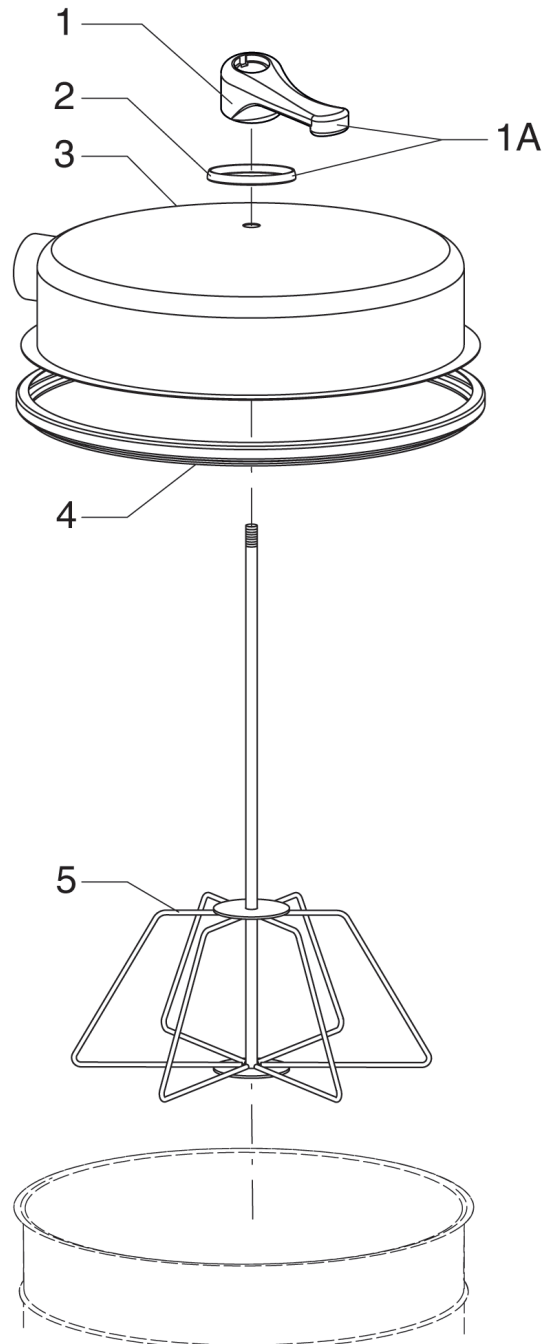

Pos.	Artikel-Nr.	Menge	Variante	Notes
1	4081400910	1		
2	4081601280	1	SUPPORTO PER MANIGLIA SCUOTIFILTRO	
3	4083101749	1	CAPPELLO D460 T30S-MINUS	
4	Z8 36191	1	Spanning	
4	Z8 36355	1	BAND LOCK D460 INOX 3308 COMP. W.BRACKET	[1]
5	4083300476	1	ROTATIONAL FILTER SHAKER CAGE T30S-MINUS	
1A	4089101068	1	ROTATORY FILTER SHAKER LEVER KIT T30S	

Part Notes:

[1] - CONTACT PM IN ZOCCA