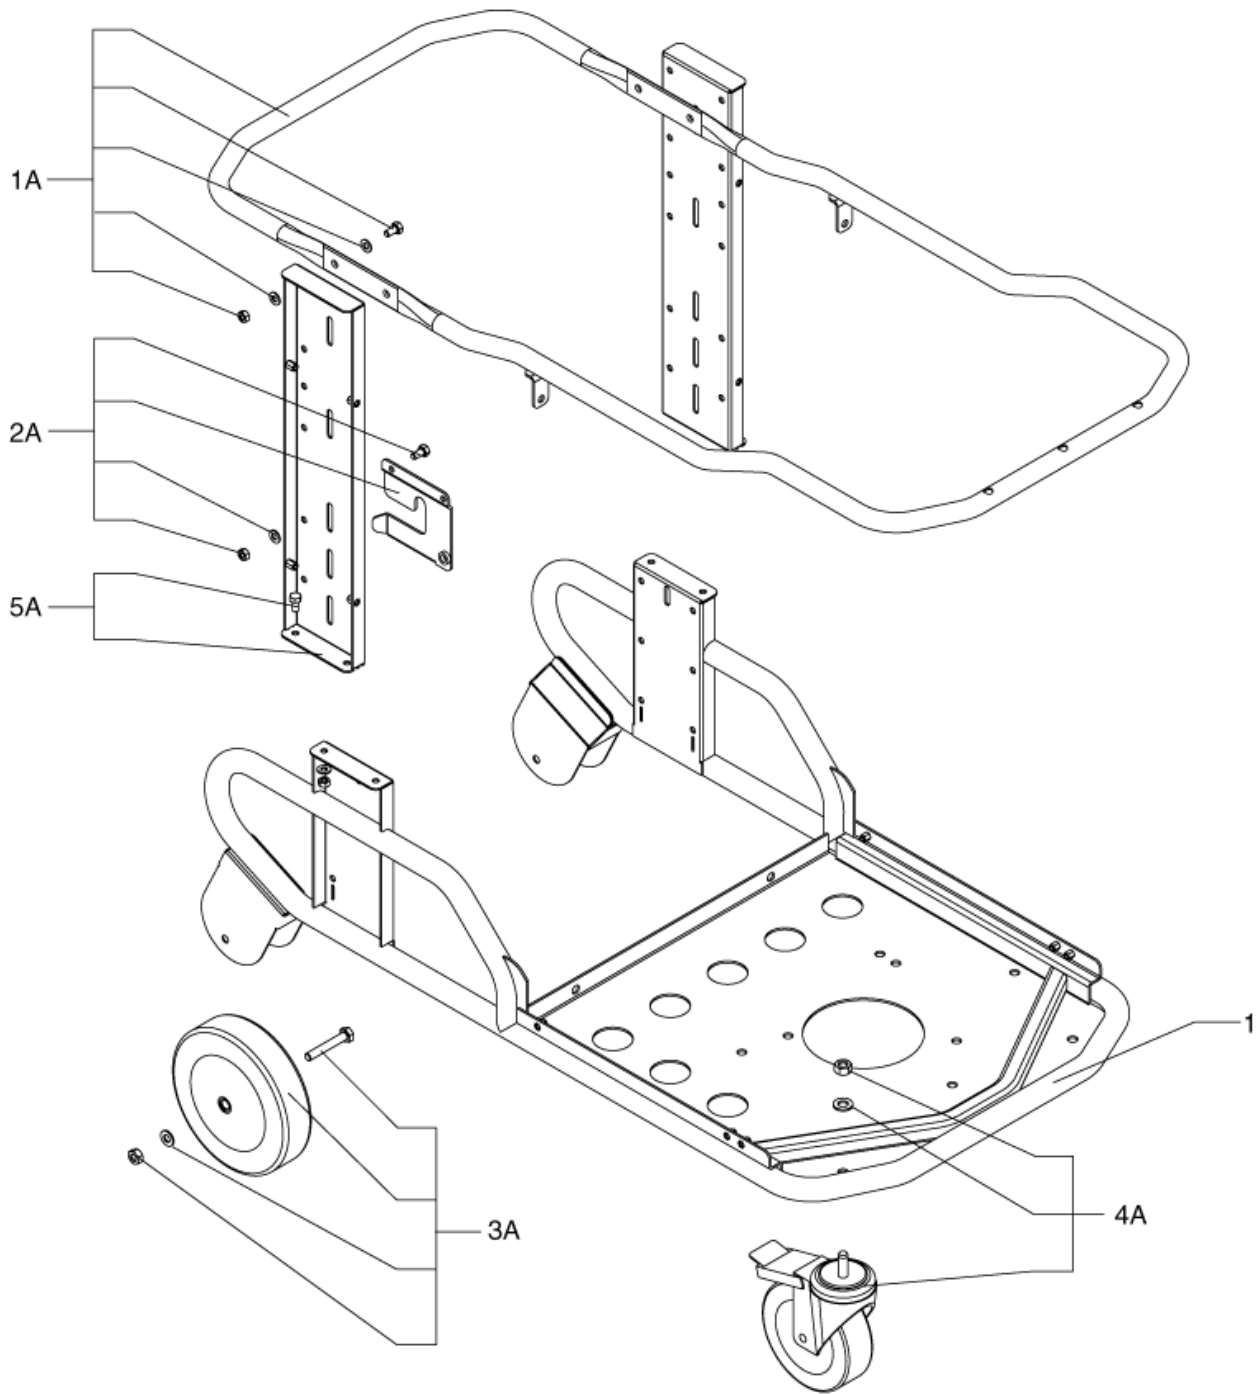

PARTS LIST

2017.07.25

TABLE OF CONTENTS

Car 01	1
Car 02	3
Suction unit	5
Container unit	7
Liquid kit	9
Cyclon kit	11
Filter group	13
Shaker unit	15
Absolute filter	17
Electric system 01	19
Electric system 02	21
Electric system 03	23
RECOMMENDED SPARE PARTS	25

Pos.	Artikel-Nr.	Menge	Variante	Notes
01	4083600661	1	TROLLEY T-PLUS MODEL RAL7016	
01A	4089100048	1	HANDLE KIT	
02A	40000872	1	Befestigungskit	
03A	40000873	1	Rad D200 Kit	
04A	40000874	2	KIT REVOLV. CASTOR D150	
05A	40000871	1	UPRIGHT KIT	