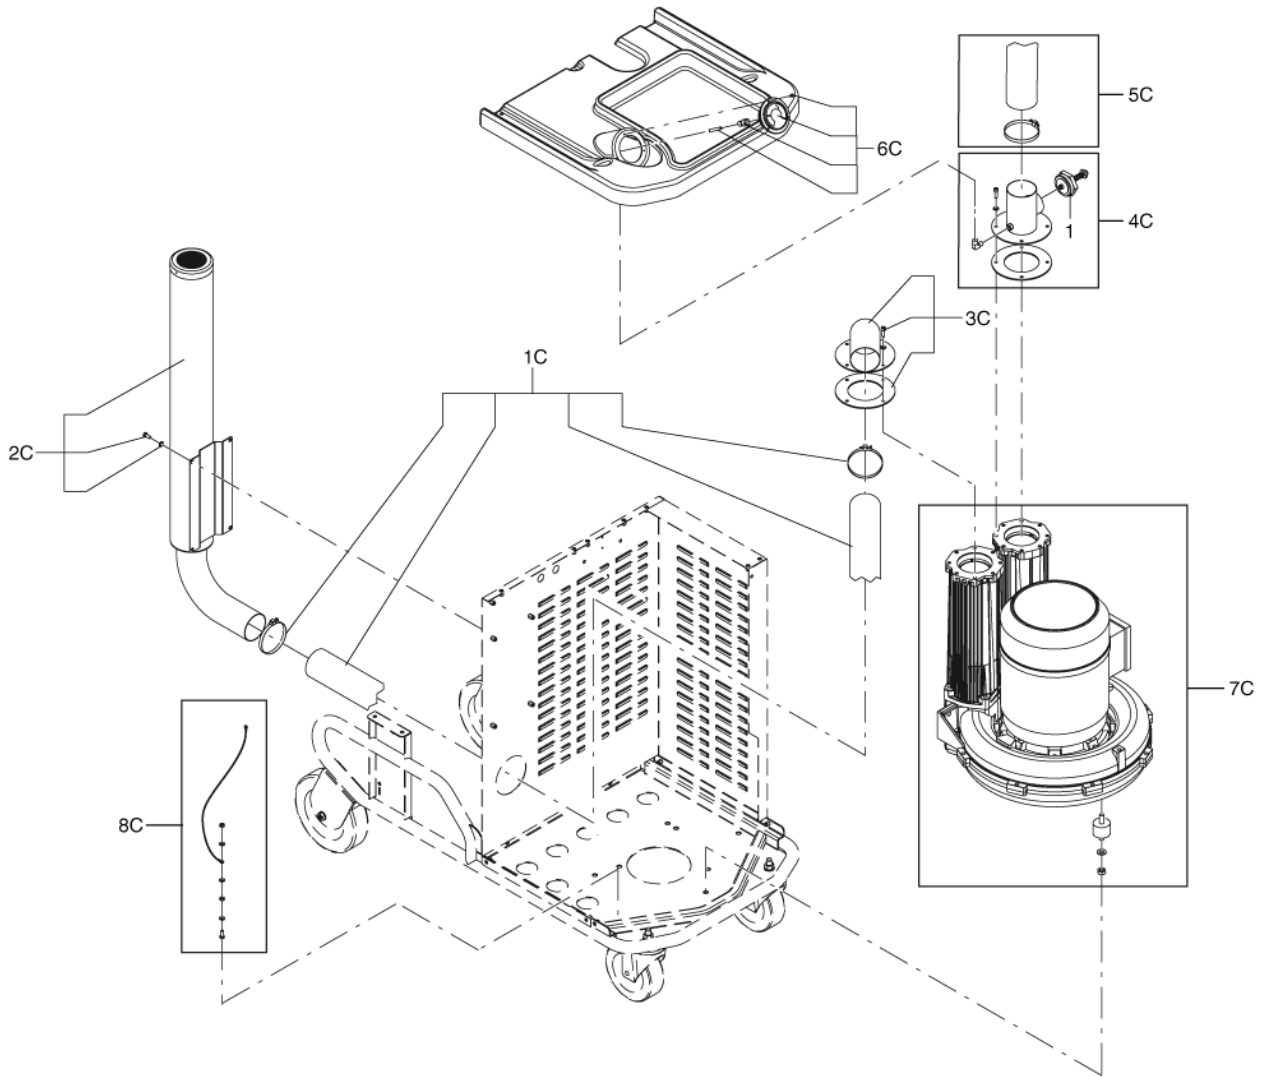

Pos.	Artikel-Nr.	Menge	Variante	Notes
01B	4089100051	1	CARTER KIT	
02B	4089100050	1	CARTER KIT	
03B	4089100049	1	COMPARTMENT KIT	
04B	40000855	1	Griffkit	
05B	40000856	1	Schlauchhalter	
06B	40000864	1	Verkleidung