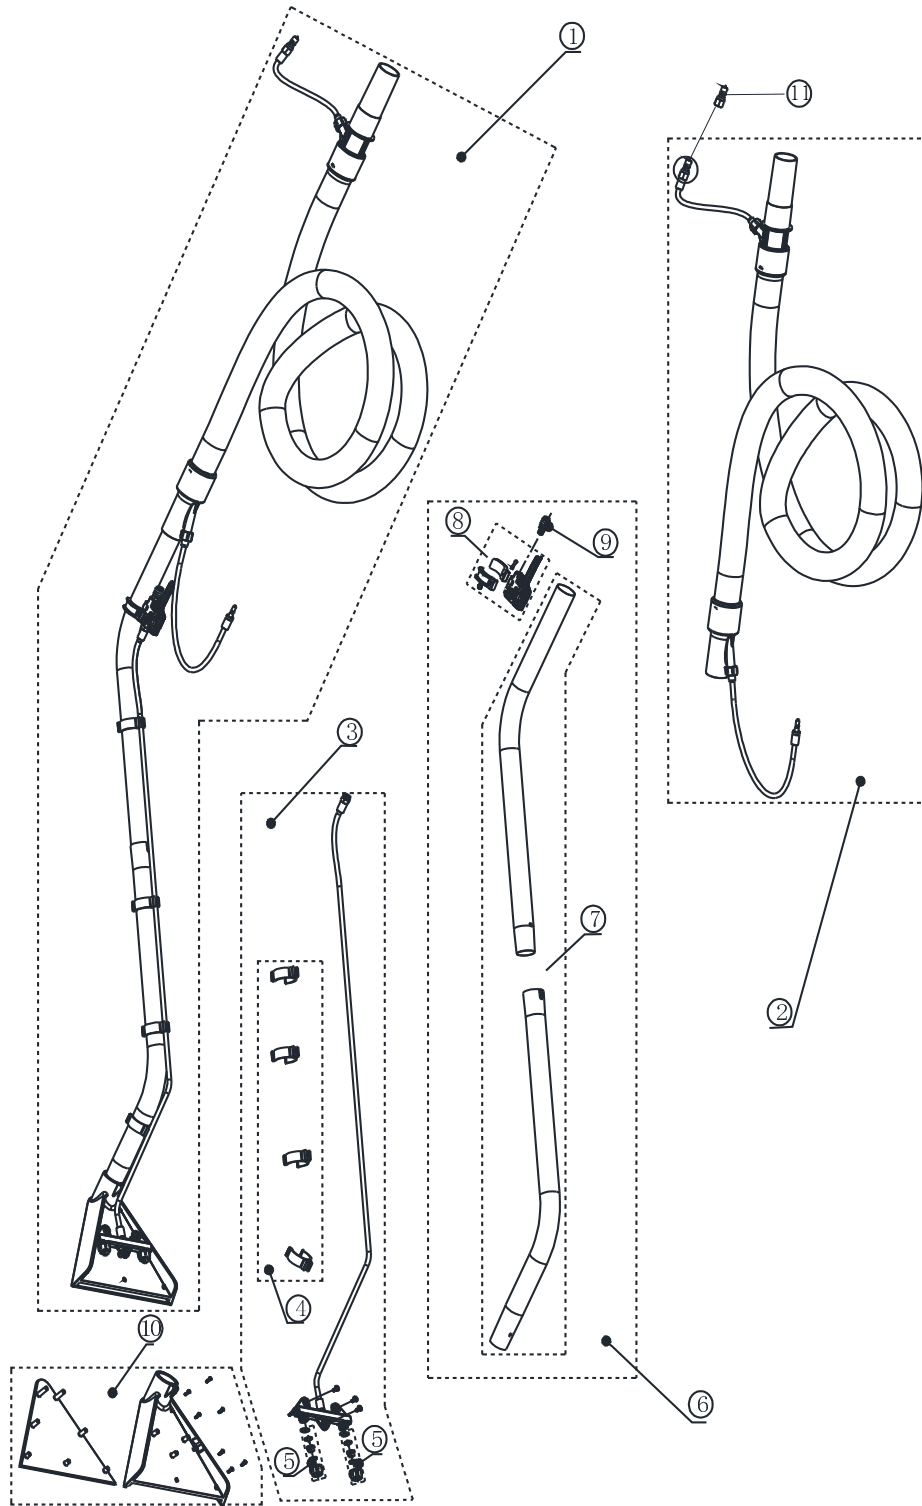

Pos.	Artikel-Nr.	Menge	Variante	Notes
1	VV81305	1	BELLOWS COVER PLATE KIT	
2	VV81059	1	Viper Bürstenset	
3	VV81340	1	ROLLER BRUSH SHAFT ASSEMBLY KIT	
4	VV81306	1	ROLLER BRUSH MOUNTING CLIP KIT	
5	VV81348	1	STAND KIT	
6	VV81307	2	LOCKING WATER TANK SCREW KIT	
7	VV81310	2	STORAGE STAND SPRING KIT	
8	VV81308	1	ROLLER BRUSH COVER KIT	
9	VV81135	1	FOOT PEDAL	
10	VV81130	1	BOTTOM BASE	
11	VV81060	1	DRIVEN PULLEY KIT	
12	VV81311	1	BOTTOM MUTE SPONGE KIT	
13	VV81309	2	SHAFT PRESSING PLATE AND SCREW KIT	
14	VV81056	2	WHEEL ASSEMBLY KIT	

Pos.	Artikel-Nr.	Menge	Variante	Notes
1	VV81250	1	Polsterwerkzeug-Set m. 63-250cm Schlauch	
2	VV81314	1	Viper Polsterwerkzeug manuell	
3	VV81161	1	HANDLE TOOL VACUUM HOSE	
4	VV81252	1	HANDLE TOOL SOLUTION HOSE KIT	
5	VV81347	1	HAND TOOL SST TUBE AND TRIANGLE PART KIT	
6	VA80924	1	FAST CONNECTOR FEMALE CAR275	
7	VA81192	1	DRAIN VALVE+HOLDER+HOLDER RING ETC.KIT	
8	VV81349	1	HANDLE TOOL SPRAY KIT	
9	VA80895	1	BEND TUBE FIXING NUT M10X1.0	
10	VA81291	1	ELBOW PIPE	
11	VV81341	1	HANDLE TOOL SPRAY JET KIT	

VV78350 SINGLE SPRAYER KIT

CEX410

2020.06.17

2020.06.17

Pos.	Artikel-Nr.	Menge	Variante	Notes
	VV78350	1	SINGLE NOZZLE SPRAYER KIT	
1	VV78351	1	ADJUSTABLE ATOMIZING ELBOW NOZZLE	
2	VV78352	1	WAND ASSEMBLY L500X10XT0.8MM SUS316	
3	VV78353	1	TRIGGER	
4	VV78354	1	5M HIGH PRESSURE HOSE	
5	VV78325	1	QUICK MALE CONNECTOR FOR CEX410	[1]
6	VV78326	1	QUICK MALE CONNECTOR FOR WOLF 130	[2]

Part Notes:

- [1] - CEX410
- [2] - Wolf130

Pos.	Artikel-Nr.	Menge	Variante	Notes
1	VV81316	1	Bodenwerkzeug-Set mit 2,5 m Schlauch	
2	VV81317	1	2.5M FLOOR TOOL HOSE KIT	
3	VA81099	1	SPRAY NOZZLE PA+HOSE Ø8MM ETC.KIT	
4	VV81320	1	SOLUTION CLIP KIT	
5	VV81318	2	SPRAY JET KIT OF FLOOR TOOL	
6	VV81319	1	STAINLESS TUBE AND CONTROL VALVE KIT	
7	VA81100	1	Edelstahlsaugrohr-Set für CAR275	
8	VA81192	1	DRAIN VALVE+HOLDER+HOLDER RING ETC.KIT	
9	VA80924	1	FAST CONNECTOR FEMALE CAR275	
10	VA81102	1	TOOL UPPER/LOWER COVER PC+SCREW ST KIT	
11	VV81260	1	QUICK COUPLER MALE	