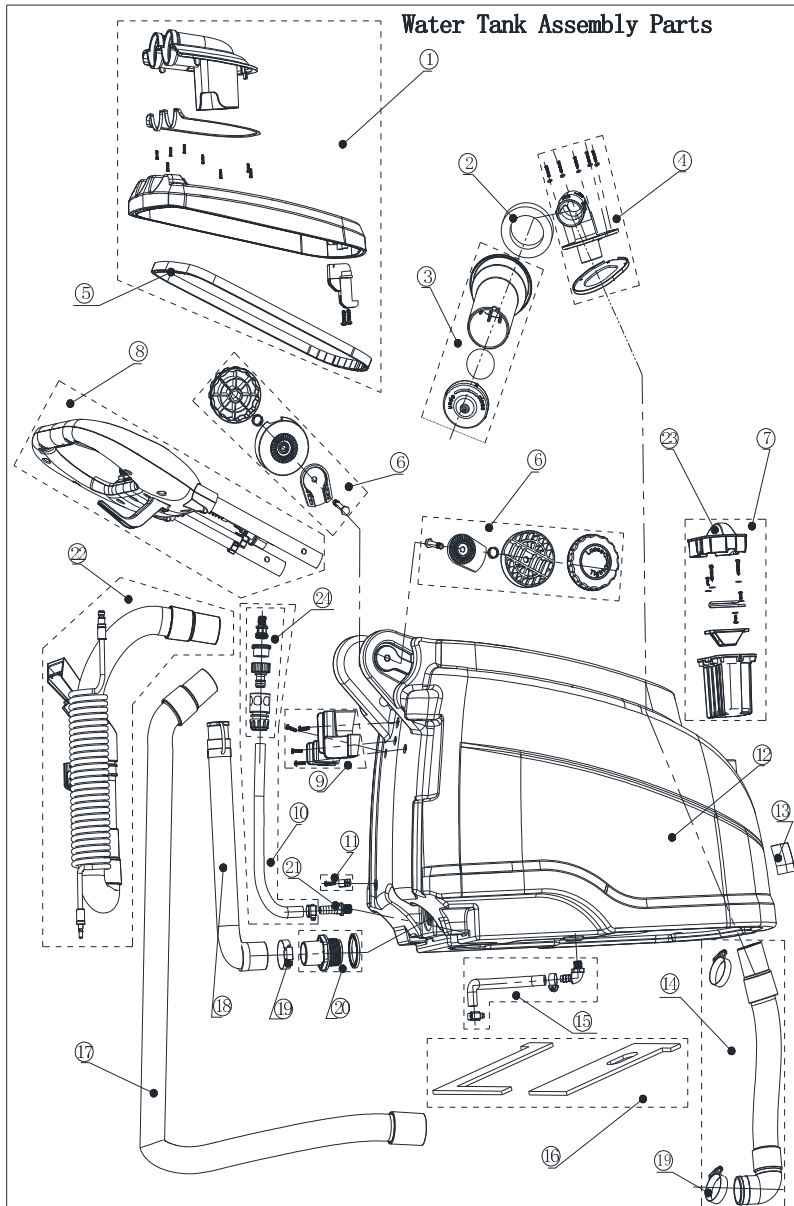

Pos.	Artikel-Nr.	Menge	Variante	Notes
1	VV81054	1	RECOVERY TANK LID KIT	
2	VV81210	1	FLOAT BALL CAGE FILTER SPONGE	
3	VV81075	1	FLOAT BALL CAGE KIT	
4	VV81076	1	FLOAT MOUNTING BRACKET KIT	
5	VV81359	1	RECOVERY TANK LID GASKET	
6	VV81077	2	HANDLE ADJUSTING PARTS KIT	
7	VV81078	1	SOLUTION TANK LID KIT	
8	VV81051	1	US VERSION HANDLE ASSEMBLY KIT	
8	VV81048	1	EU VERSION HANDLE ASSEMBLY KIT	
8	VV81049	1	UK VERSION HANDLE ASSEMBLY KIT	
8	VV81050	1	CN VERSION HANDLE ASSEMBLY KIT	
9	VV81079	1	HOSE CLIP KIT	
10	VV81080	1	SOLUTION TANK WATER LEVEL HOSE KIT	
11	VV81081	1	MAIN CORD SLEEVE KIT	
12	VV81141	1	WATER TANK	
13	VV81014	1	VIPER LOGO LABEL	
14	VV81324	1	EXHAUST HOSE KIT	
15	VV81326	1	PVC HOSE WITH SPRING KIT	
16	VA82183	1	WATER TANK EVA SEALING MAT KIT	
17	VV81158	1	VACUUM HOSE	
18	VV81159	1	DRAIN HOSE	
19	VA20304	3	CLAMP	
20	VV81082	1	DRAIN HOSE CONNECTOR KIT	
21	VF85105	1	HOLDER RUBBER 1/4INCH TUBO D.10	
22	VV81250	1	Polsterwerkzeug-Set m. 63-250cm Schlauch	
23	VV81116	1	SOLUTION LID	
24	VV81352	1	PLASTIC QUICK CONNECTOR KIT