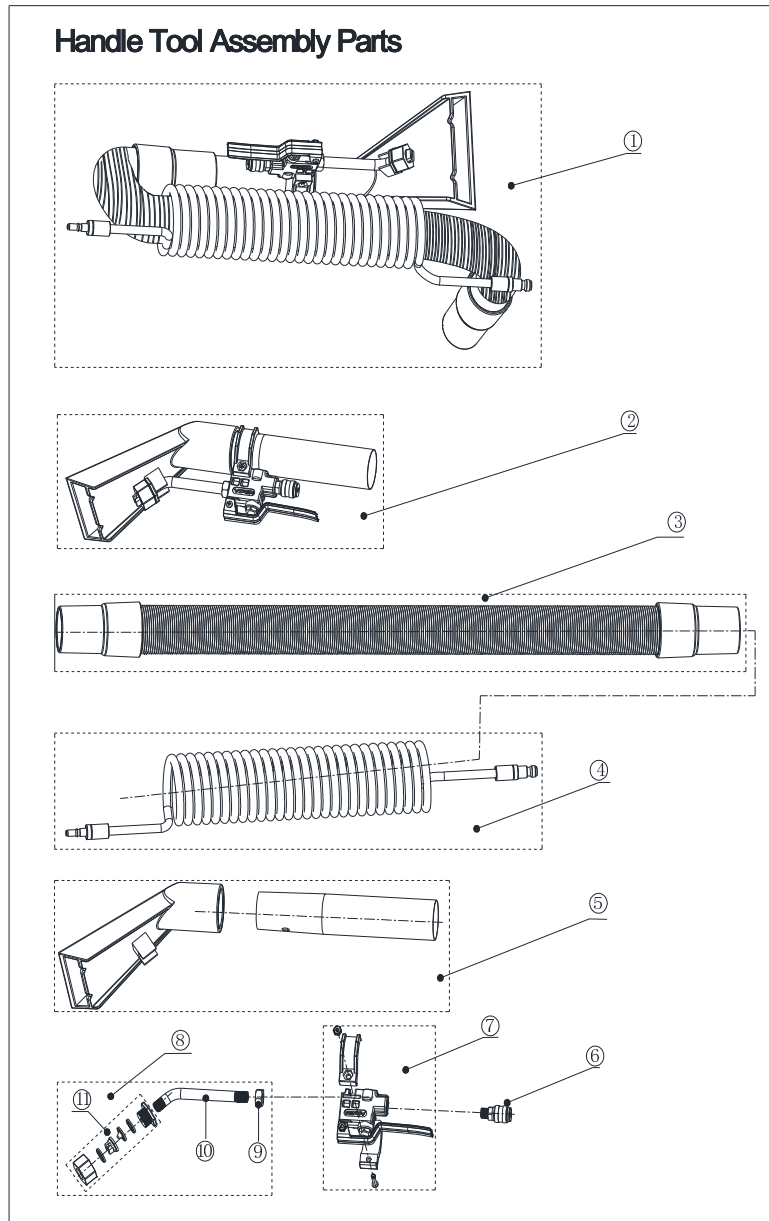

Pos.	Artikel-Nr.	Menge	Variante	Notes
1	VV81250	1	Polsterwerkzeug-Set m. 63-250cm Schlauch	
2	VV81314	1	Viper Polsterwerkzeug manuell	
3	VV81161	1	HANDLE TOOL VACUUM HOSE	
4	VV81252	1	HANDLE TOOL SOLUTION HOSE KIT	
5	VV81347	1	HAND TOOL SST TUBE AND TRIANGLE PART KIT	
6	VA80924	1	FAST CONNECTOR FEMALE CAR275	
7	VA81192	1	DRAIN VALVE+HOLDER+HOLDER RING ETC.KIT	
8	VV81349	1	HANDLE TOOL SPRAY KIT	
9	VA80895	1	BEND TUBE FIXING NUT M10X1.0	
10	VA81291	1	ELBOW PIPE	
11	VV81341	1	HANDLE TOOL SPRAY JET KIT