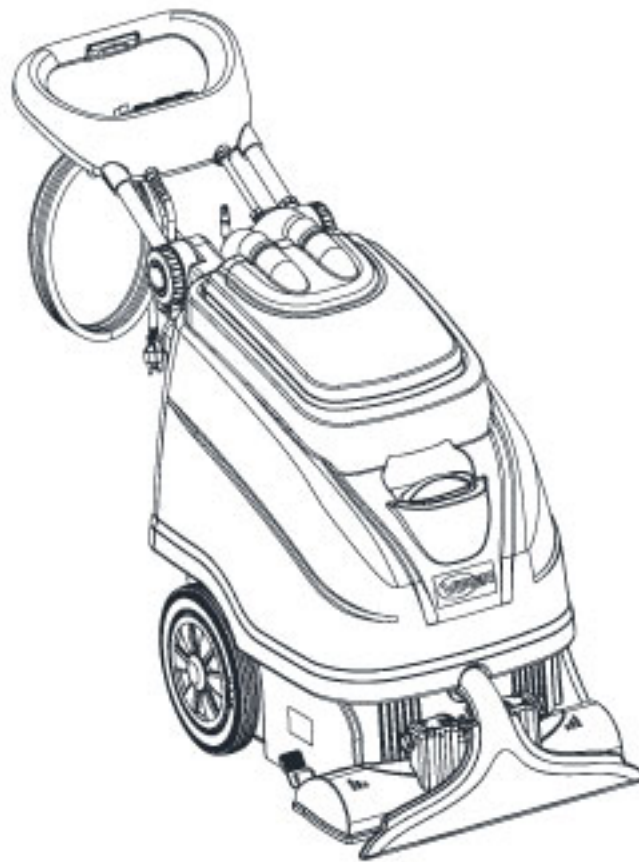

PARTS LIST

2021.10.19

TABLE OF CONTENTS

Handle	1
Water tank	3
Base part 1	5
Base part 2	7
Base part 3	9
Bottom Base part 4	11
Handle tools	13
VV78350 SINGLE SPRAYER KIT	15
Suction tool	17
Wear and Tear Parts	19

Pos.	Artikel-Nr.	Menge	Variante	Notes
1	VV81063	2	MICRO SWITCH - ROLLER BRUSH AND PUMP KIT	
2	VA81940	3	WATERPROOF SWITCH	
3	VV81065	1	12A CIRCUIT BREAKER	[1]
3	VV81064	1	6A CIRCUIT BREAKER	[2]
4	VV81064	1	6A CIRCUIT BREAKER	[1]
4	VV81342	1	4A CIRCUIT BREAKER	[2]
5	VV81201-1	1	CONTROL PANEL LABEL	
6	VV81066	1	PLASTIC BUTTON KIT	
7	VV81101	1	HANDLE FRONT COVER	
8	VA80705	1	CAPACITOR ASSY	
9	VV81074	1	WIRE CLIP KIT	
10	VV81069	1	MAIN CABLE KIT	
11	VV81070	1	US PIG TAIL CORD KIT	
12	VV81428-1	1	Viper Kabel 15m (fest)	[2]
12	VV67116	1	POWER CORD	[1]
12	VV81421-1	1	CORD FIXED 15M UK 220-240V	
12	VV81430-1	1	CORD FIXED 15M CN	[3]
13	VV81071	1	POWER CORD CONNECTION PLATE KIT US	
14	56382008	1	BELT CLIPS EU CN	
15	VV81072	2	HANDLE IRON PIPE KIT	
16	VV81073	1	CORD HOOK KIT	
17	VV81067	1	HAND REAR COVER KIT	