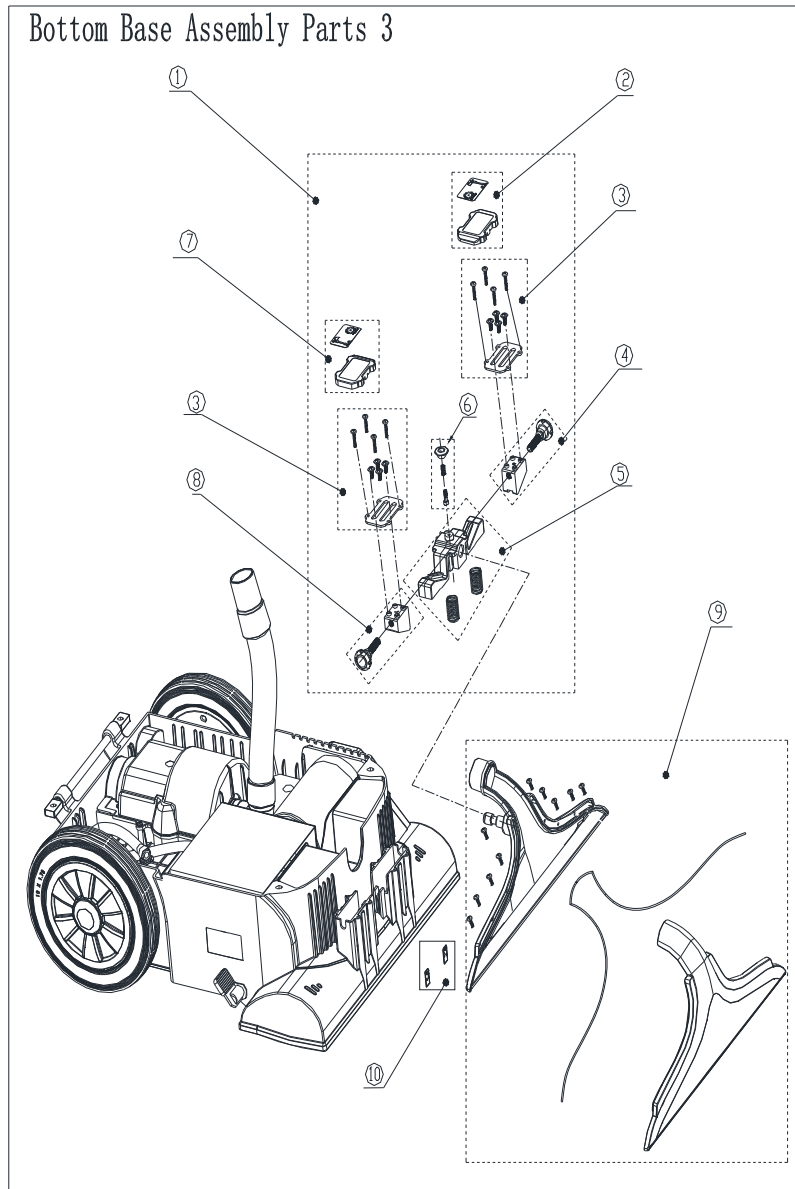

Pos.	Artikel-Nr.	Menge	Variante	Notes
1	VV81333	1	VACUUM SHOE HOLDER KIT	
2	VV81093	1	RIGHT ADJUSTING COVER KIT	
3	VV81094	2	ADJUSTING PRESSING PLATE KIT	
4	VV81095	1	RIGHT ADJUSTING ROTARY KNOB KIT	
5	VV81343	1	VACUUM SHOE BRACKET KIT	
6	VV81096	1	VACUUM SHOE RELEASING KNOB KIT	
7	VV81097	1	LEFT ADJUSTING COVER KIT	
8	VV81098	1	LEFT ADJUSTING ROTARY KNOB KIT	
9	VV81249	1	Viper Saugdüse	
10	VV81334	1	SCALE LABEL KIT