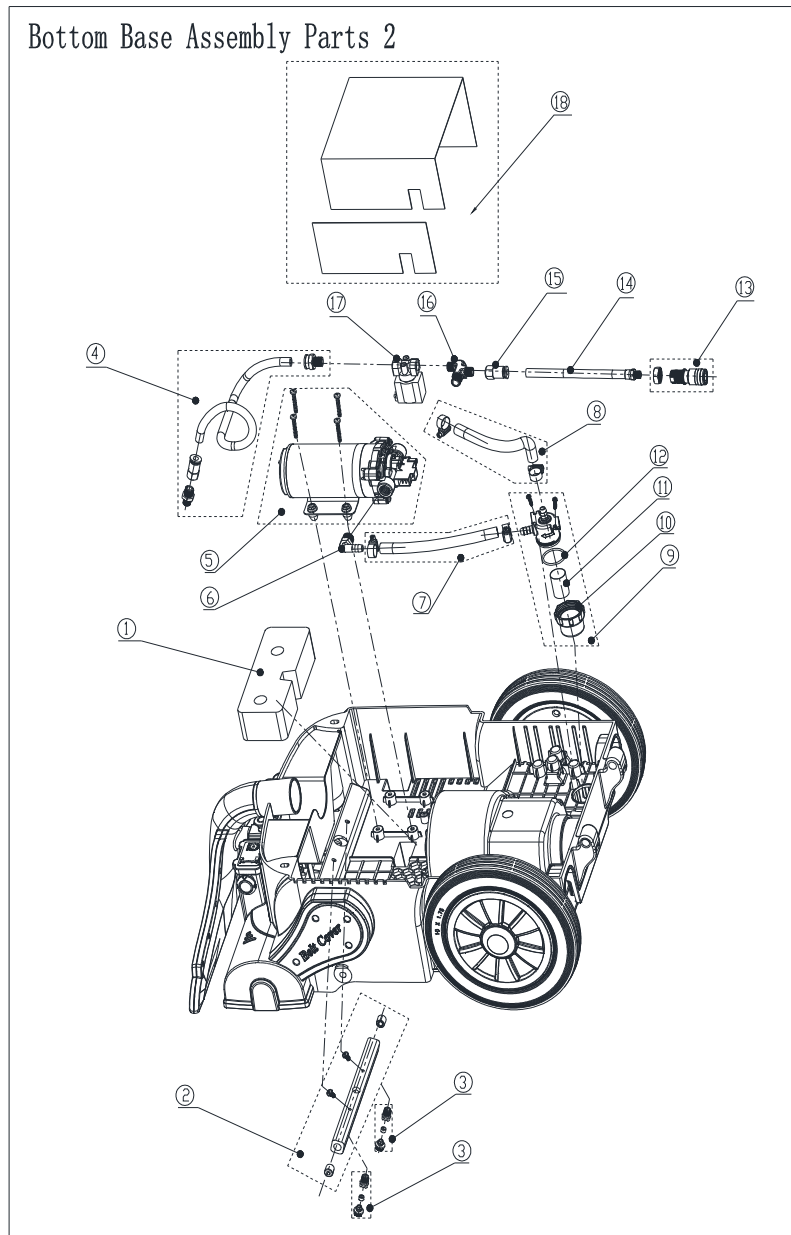

Pos.	Artikel-Nr.	Menge	Variante	Notes
1	VV81214	1	SPONGE FOR EXHAUST HOSE	
2	VV81100	1	SPRAY TUBE KIT	
3	VV81099	2	SPRAY NOZZLE KIT	
4	VV81335	1	HI PRESSURE WATER HOSE KIT	
5	VV81336	1	120V PUMP KIT	
5	VV81337	1	220V~240V PUMP KIT	
6	VV81229	1	90 DEGREE PLASTIC CONNECTOR	
7	VV81338	1	LOW PRESSURE PVC HOSE KIT	
8	VV81339	1	WATER HOSE WITH SPRING KIT	
9	VV81302	1	SOLUTION FILTER KIT	
10	VF90603	1	FILTER COVER	
11	VF90608	1	FILTER NET	
12	VF90607	1	O-RING	
13	VV81303	1	FEMALE QUICK CONNECTOR KIT	
14	VV81224	1	WATER HOSE WITH CONNECTOR KIT	
15	VV81220	1	1/4 INCH NPT QUICK CONNECTOR	
16	VA82108	1	THREE-WAY CONNECTOR	
17	VV81427	1	120V SOLUTION SOLENOID	
17	VV81426	1	230V SOLUTION SOLENOID	
18	VV81304	1	PUMP WATER PROOF PARTS KIT