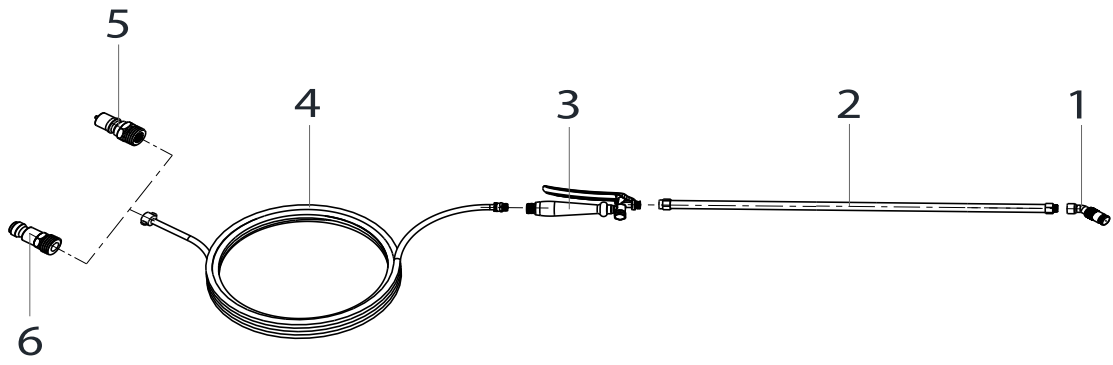

VV78350 SINGLE SPRAYER KIT

CEX410

2020.06.17

2020.06.17

Pos.	Artikel-Nr.	Menge	Variante	Notes
	VV78350	1	SINGLE NOZZLE SPRAYER KIT	
1	VV78351	1	ADJUSTABLE ATOMIZING ELBOW NOZZLE	
2	VV78352	1	WAND ASSEMBLY L500X10XT0.8MM SUS316	
3	VV78353	1	TRIGGER	
4	VV78354	1	5M HIGH PRESSURE HOSE	
5	VV78325	1	QUICK MALE CONNECTOR FOR CEX410	[1]
6	VV78326	1	QUICK MALE CONNECTOR FOR WOLF 130	[2]

Part Notes:

- [1] - CEX410
- [2] - Wolf130