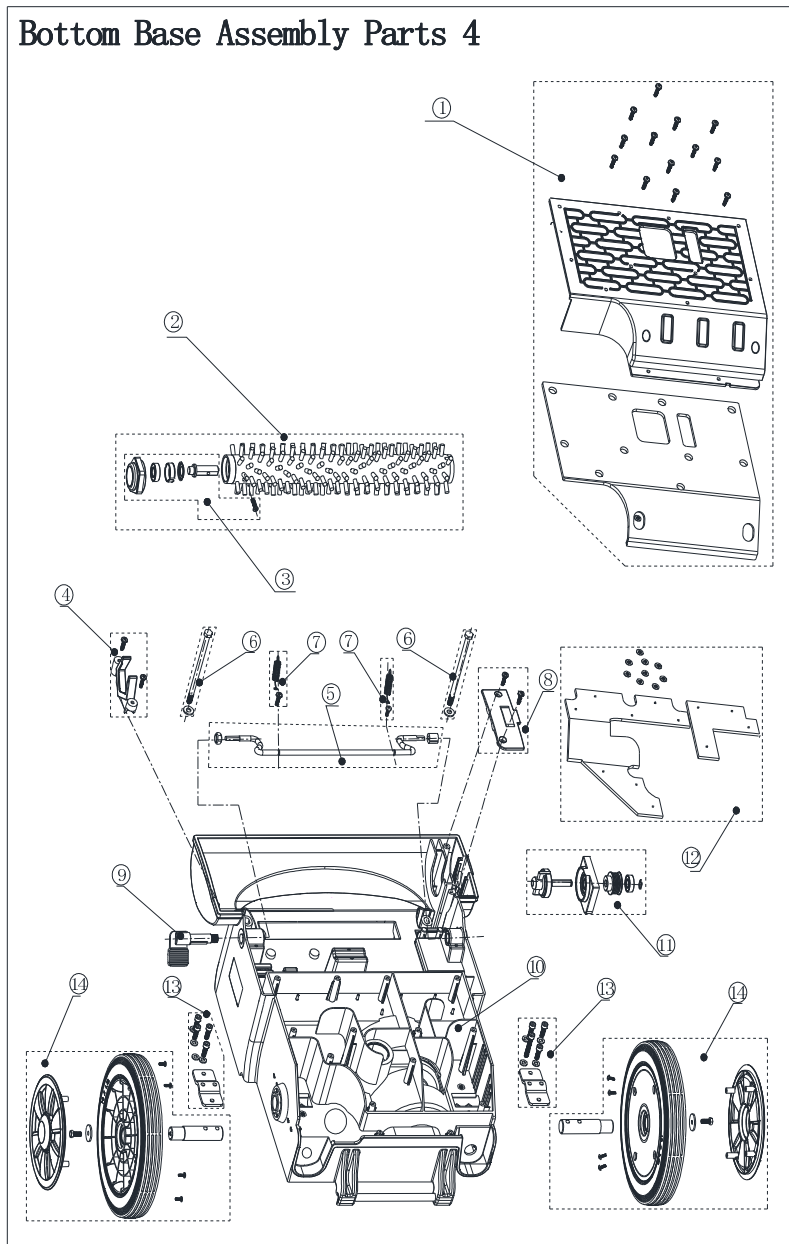

Pos.	Artikel-Nr.	Menge	Variante	Notes
1	VV81305	1	BELLOWS COVER PLATE KIT	
2	VV81059	1	Viper Bürstenset	
3	VV81340	1	ROLLER BRUSH SHAFT ASSEMBLY KIT	
4	VV81306	1	ROLLER BRUSH MOUNTING CLIP KIT	
5	VV81348	1	STAND KIT	
6	VV81307	2	LOCKING WATER TANK SCREW KIT	
7	VV81310	2	STORAGE STAND SPRING KIT	
8	VV81308	1	ROLLER BRUSH COVER KIT	
9	VV81135	1	FOOT PEDAL	
10	VV81130	1	BOTTOM BASE	
11	VV81060	1	DRIVEN PULLEY KIT	
12	VV81311	1	BOTTOM MUTE SPONGE KIT	
13	VV81309	2	SHAFT PRESSING PLATE AND SCREW KIT	
14	VV81056	2	WHEEL ASSEMBLY KIT