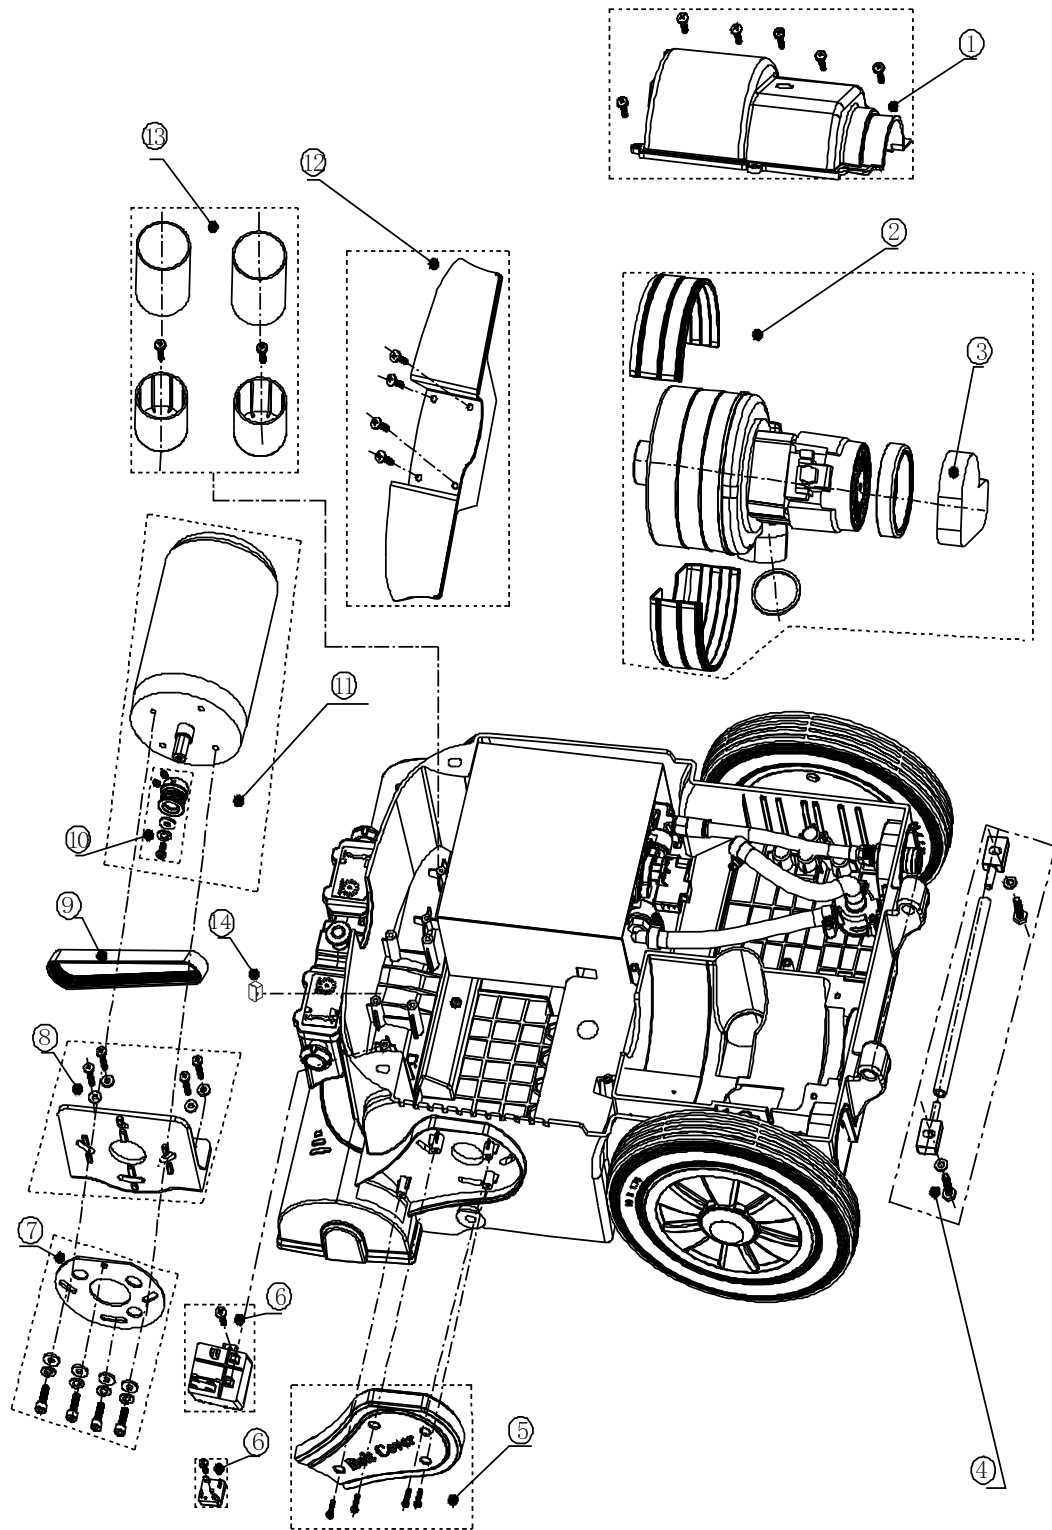

Pos.	Artikel-Nr.	Menge	Variante	Notes
1	VV81083	1	VACUUM MOTOR COVER KIT	
2	VV81327	1	120V VACUUM MOTOR KIT	
2	VV81328	1	220~240 VACUUM MOTOR KIT	
3	VV81215	1	MOTOR SUCTION GATE SPONGE	
4	VV81085	1	WATER TANK ROTATION SHAFT KIT	
5	VV81086	1	BELT COVER KIT	
6	VV81330	1	US RECTIFIER KIT	
6	VV81329	1	EU RELAY KIT	
7	VV81088	1	BRUSH MOTOR ATTACHMENT KIT	
8	VV81089	1	BRUSH MOUNTING BASE KIT	
9	VV81042	1	V BELT	
10	VV81090	1	MAIN SHEAVE KIT	
11	VV81331	1	120V 300W BRUSH MOTOR KIT	
11	VV81332	1	220-240V BRUSH MOTOR KIT	
12	VV81091	1	WATERPROOF BAFFLE KIT	
13	VV81321	1	CAPACITY HOLDER KIT EU	
14	VV81444	1	EMI KIT