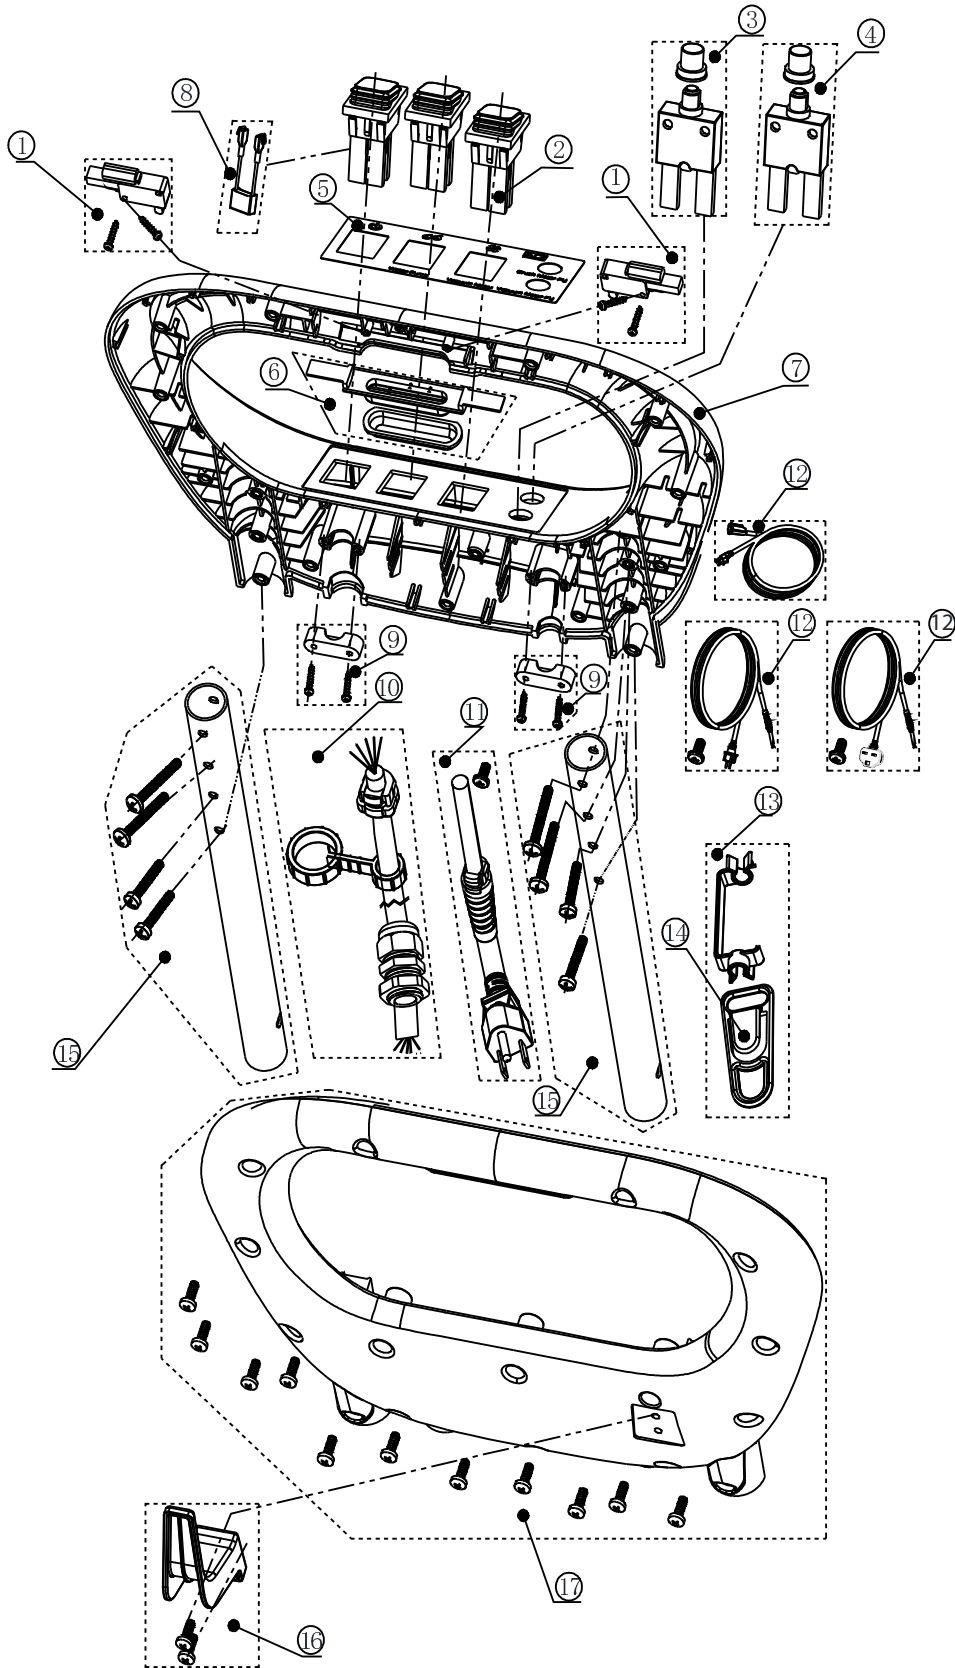

PARTS LIST

2021.10.19

TABLE OF CONTENTS

Handle	1
Water tank	3
Base part 1	5
Base part 2	7
Base part 3	9
Bottom Base part 4	11
Handle tools	13
VV78350 SINGLE SPRAYER KIT	15
Suction tool	17
Wear and Tear Parts	19

Pos.	Artikel-Nr.	Menge	Variante	Notes
1	VV81063	2	MICRO SWITCH - ROLLER BRUSH AND PUMP KIT	
2	VA81940	3	WATERPROOF SWITCH	
3	VV81065	1	12A CIRCUIT BREAKER	[1]
3	VV81064	1	6A CIRCUIT BREAKER	[2]
4	VV81064	1	6A CIRCUIT BREAKER	[1]
4	VV81342	1	4A CIRCUIT BREAKER	[2]
5	VV81201-1	1	CONTROL PANEL LABEL	
6	VV81066	1	PLASTIC BUTTON KIT	
7	VV81101	1	HANDLE FRONT COVER	
8	VA80705	1	CAPACITOR ASSY	
9	VV81074	1	WIRE CLIP KIT	
10	VV81069	1	MAIN CABLE KIT	
11	VV81070	1	US PIG TAIL CORD KIT	
12	VV81428-1	1	Viper Kabel 15m (fest)	[2]
12	VV67116	1	POWER CORD	[1]
12	VV81421-1	1	CORD FIXED 15M UK 220-240V	
12	VV81430-1	1	CORD FIXED 15M CN	[3]
13	VV81071	1	POWER CORD CONNECTION PLATE KIT US	
14	56382008	1	BELT CLIPS EU CN	
15	VV81072	2	HANDLE IRON PIPE KIT	
16	VV81073	1	CORD HOOK KIT	
17	VV81067	1	HAND REAR COVER KIT	