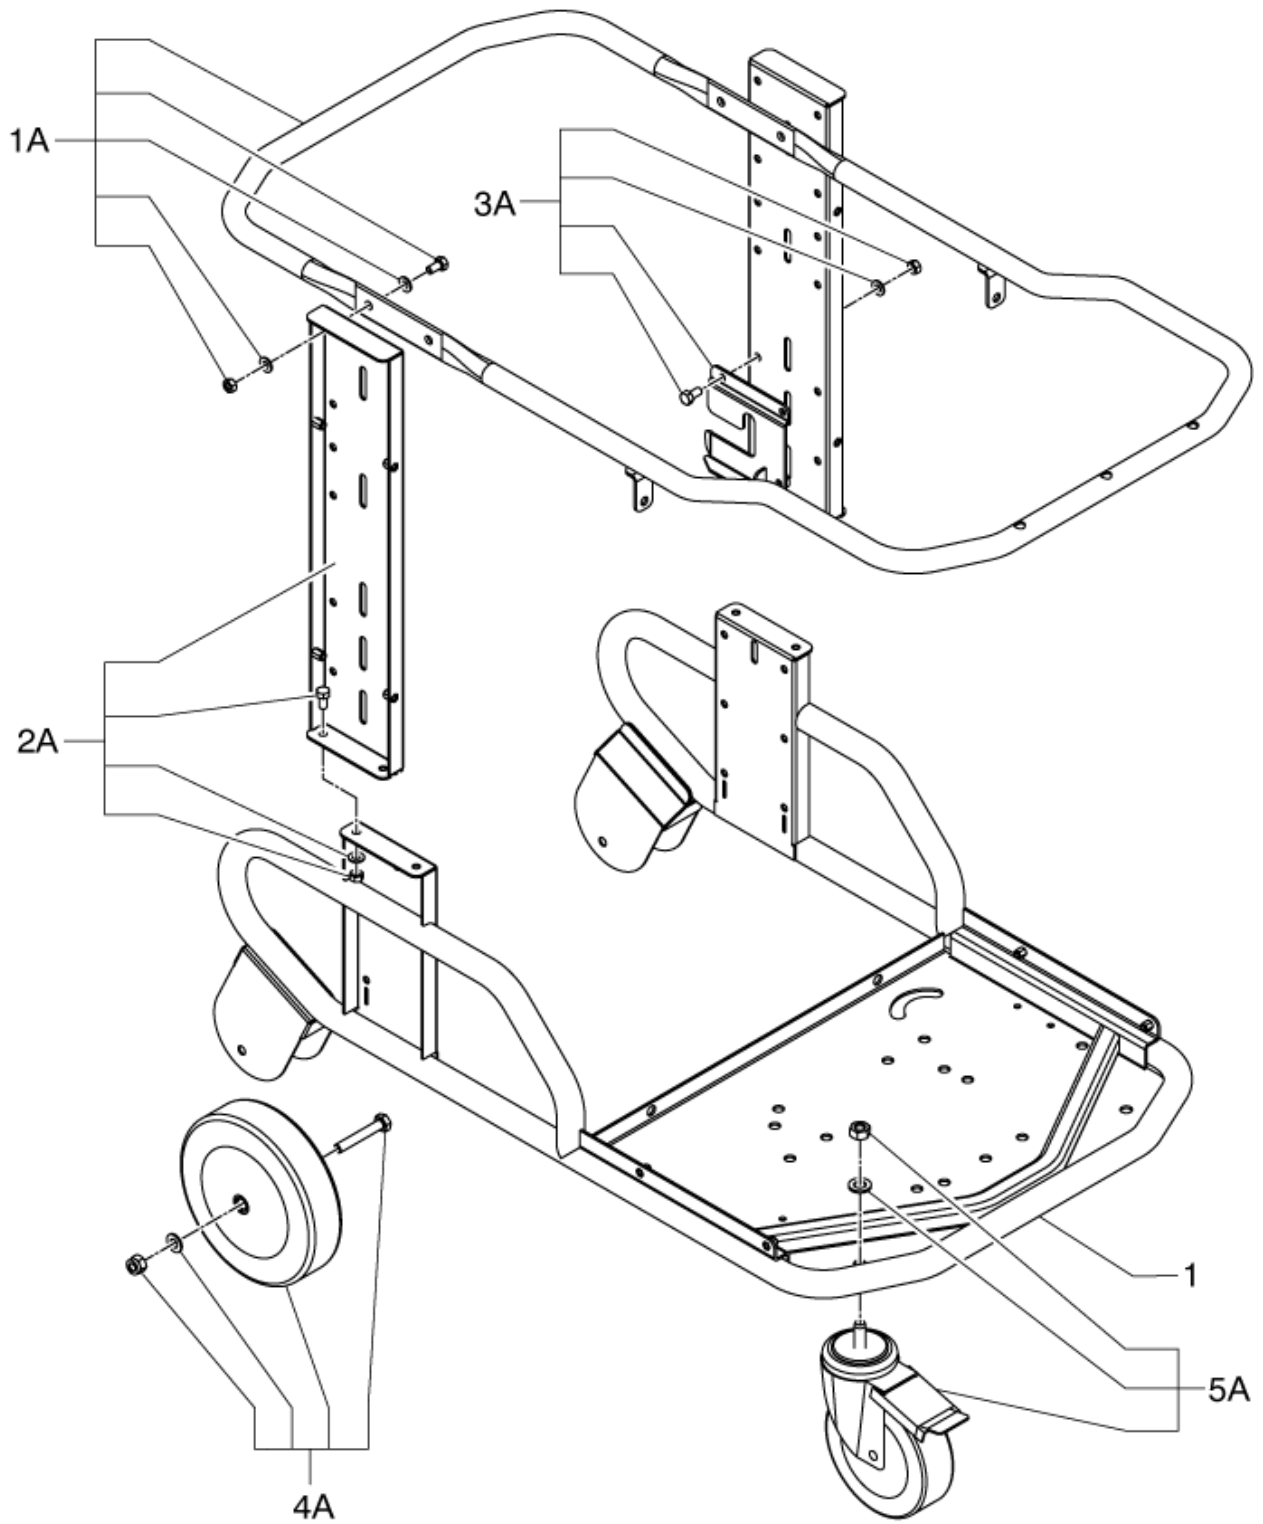

# TABLE OF CONTENTS

---

Car 01 .....	1
Car 02 .....	3
Car 03 .....	5
Car 04 .....	7
Container unit .....	9
Vacuum .....	11
Infiniclean unit 01 .....	13
Infiniclean unit 02 .....	15
Infiniclean unit 03 .....	17
Upper group infiniclean .....	19
Suction unit .....	21
Electric system (T40W IC) .....	23
Electric system (T48..IC) .....	25

---

<b>Pos.</b>	<b>Artikel-Nr.</b>	<b>Menge</b>	<b>Variante</b>	<b>Notes</b>
01	4083600656	1	TROLLEY FOR MODEL T22-T40-T40W	
01A	40000962	1	HANDLE KIT	
02A	40000871	2	UPRIGHT KIT	
03A	40000872	1	Befestigungskit	
04A	40000873	1	Rad D200 Kit	
05A	40000874	2	KIT REVOLV. CASTOR D150	