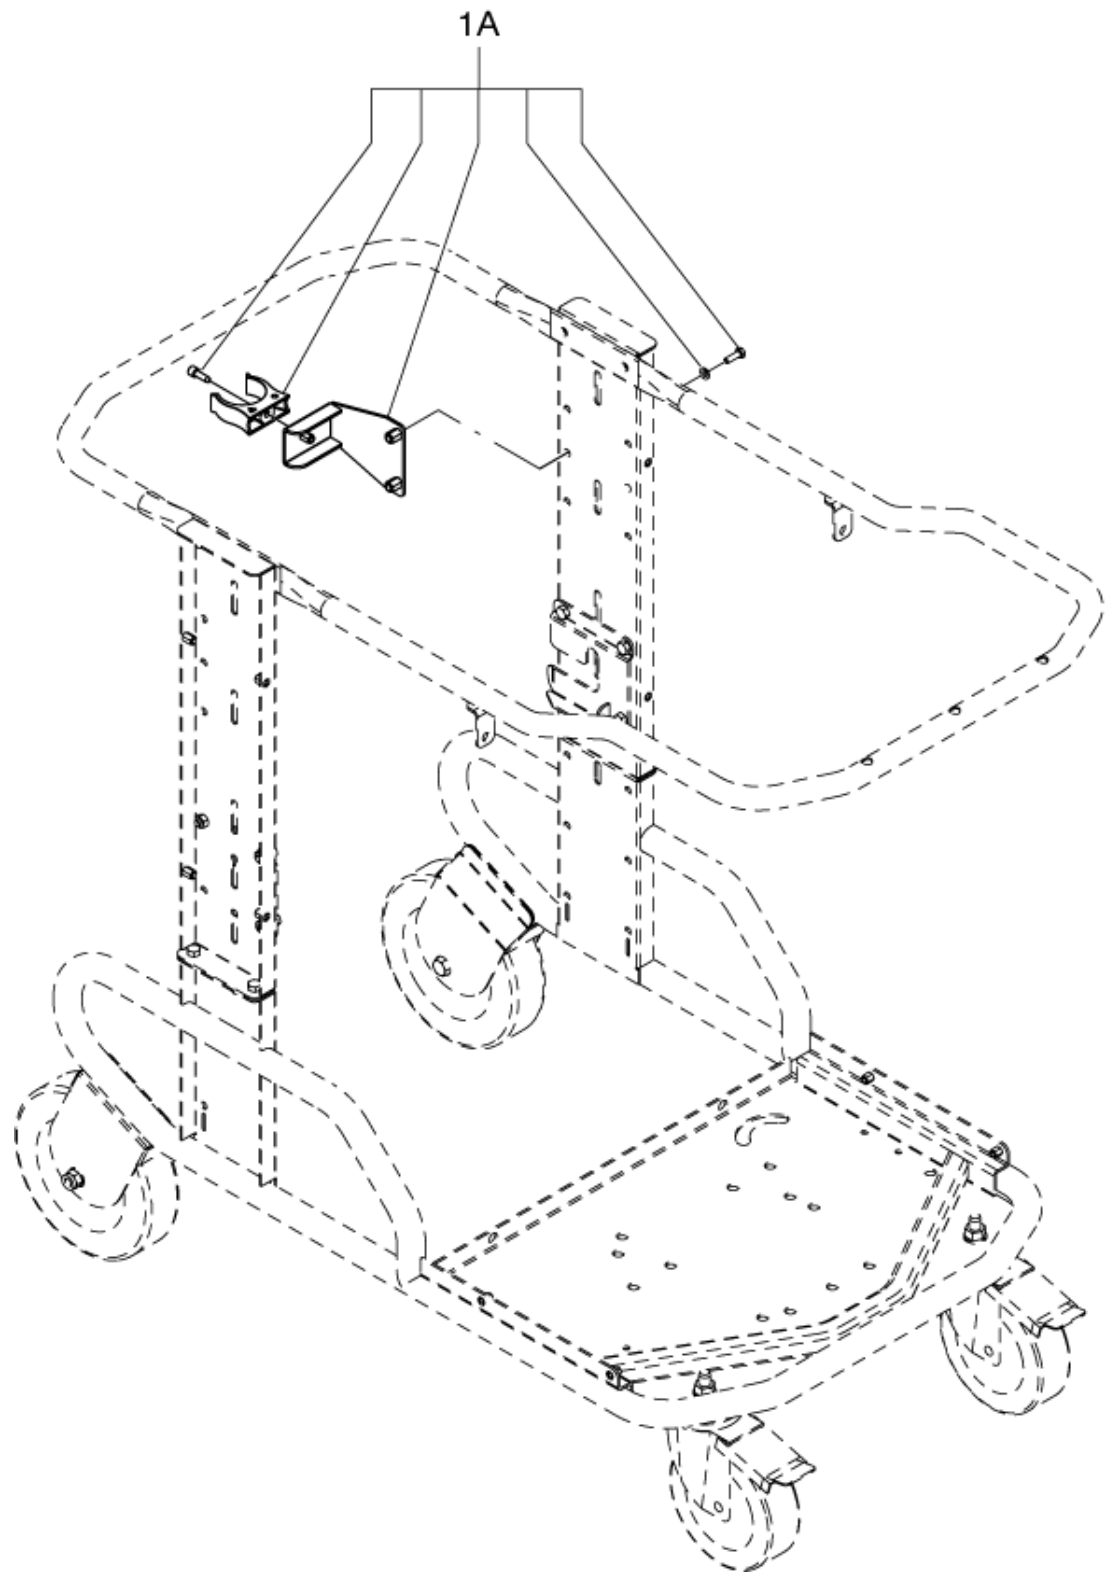

# TABLE OF CONTENTS

---

Car 01 .....	1
Car 02 .....	3
Car 03 .....	5
Car 04 .....	7
Container unit .....	9
Vacuum .....	11
Infiniclean unit 01 .....	13
Infiniclean unit 02 .....	15
Infiniclean unit 03 .....	17
Upper group infiniclean .....	19
Suction unit .....	21
Electric system (T40W IC) .....	23
Electric system (T48..IC) .....	25

---

<b>Pos.</b>	<b>Artikel-Nr.</b>	<b>Menge</b>	<b>Variante</b>	<b>Notes</b>
01	4083600656	1	TROLLEY FOR MODEL T22-T40-T40W	
01A	40000962	1	HANDLE KIT	
02A	40000871	2	UPRIGHT KIT	
03A	40000872	1	Befestigungskit	
04A	40000873	1	Rad D200 Kit	
05A	40000874	2	KIT REVOLV. CASTOR D150	