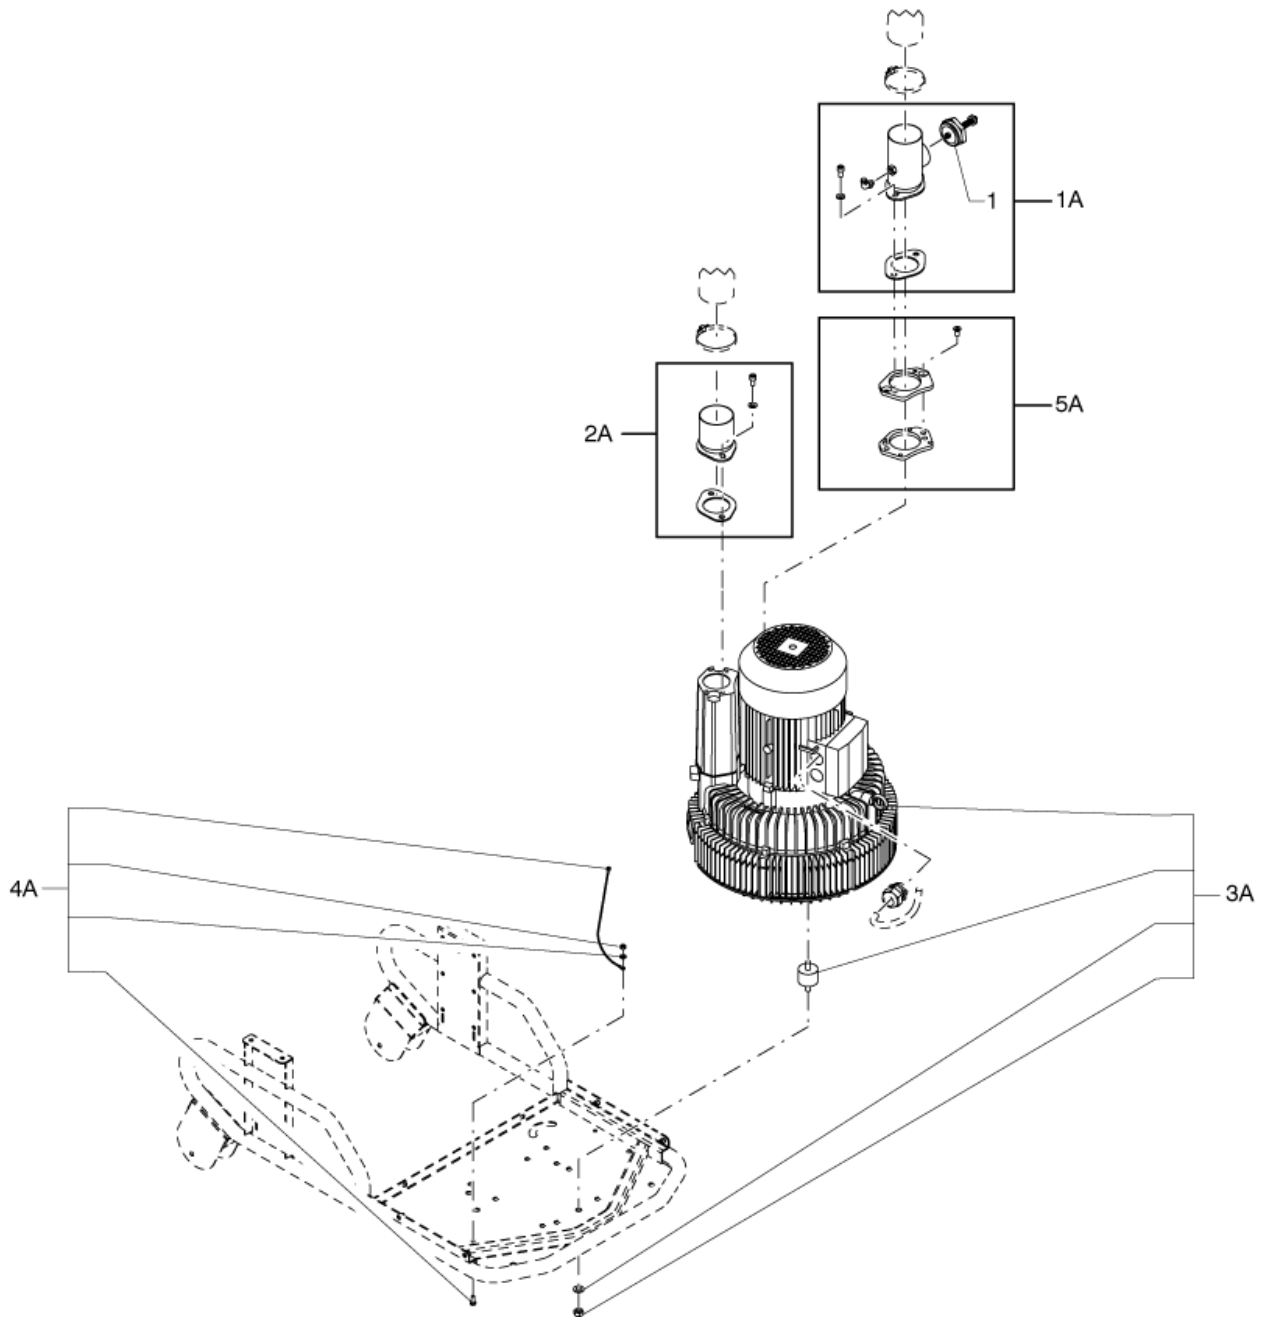

Pos.	Artikel-Nr.	Menge	Variante	Notes
01	32400363	1	Unterdrucksicherheits-	
01A	4089100307	1	D70 BLOWING CONNECTION KIT	
02A	40000850	1	KIT BLOWING CONNECTION D70	
03A	40000842	1	SUCTION UNIT KIT	[1]
03A	4089100308	1	SUCTION UNIT KIT	[2]
03A	40000841	1	SUCTION UNIT KIT	[3]
04A	40000877	1	GROUND CABLE KIT	
05A	40000820	1	Absaugadapterkit	

Part Notes:

- [1] - (T48N4 IC)
- [2] - (T48N5 IC)
- [3] - (T40W IC)