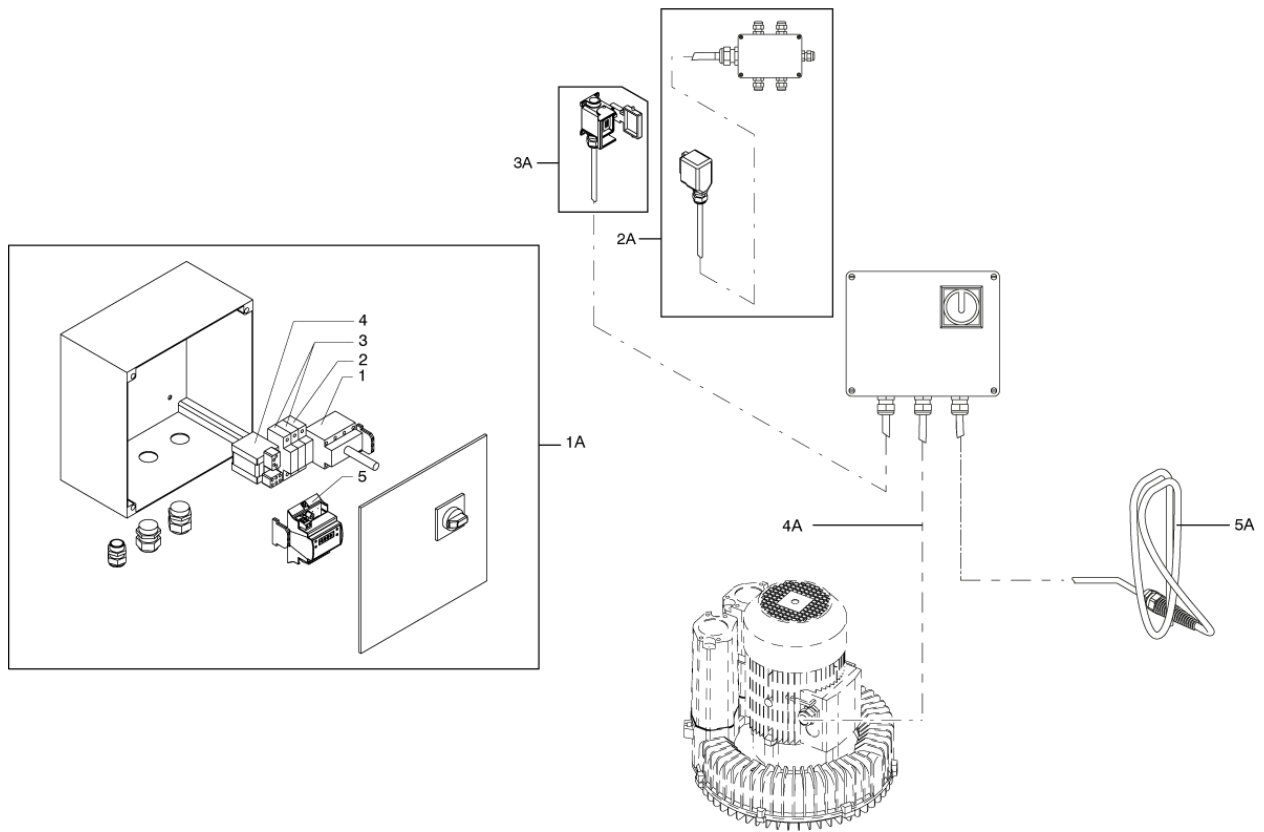

Pos.	Artikel-Nr.	Menge	Variante	Notes
01	4089100305	1	SWITCH KIT	[1]
01	4089100306	1	SWITCH KIT	[2]
01A	4084101216	1	E.B. KW4 INFINICLEAN 5 ELET. 460V60HZ UL	[1]
01A	4084101200	1	E.B. KW4 INFINICLEAN 5 ELET. 220V60HZ UL	[2]
02	4083901496	1	MAGNETOTHERMAL 1A 1P CURVE D 10KA 5SY4	
02A	4089100302	1	SOLENOIDS ELECTRICAL KIT	
03	4083901300	1	MAGNETOTHERMAL 0.5A 2P CURVE D 10KA 5SY4	[1]
03	4083901316	1	MAGNETOTHERMAL 1A 2P CURVE D 10KA 5SY4	[2]
03A	4089100303	1	SOLENOIDS/E.B. CONNECTION KIT	
04	4083901503	1	TRANSFORMER 100VA 220-400-460/230V UL-CS	
04A	4089100259	1	MOTOR POWER CORD	[1]
04A	4089100266	1	MOTOR POWER CORD	[2]
05	4083901505	1	TIMER NFINICLEAN 5 OUT 230VDC	
05A	4089100267	1	POWER CABLE KIT	[2]
05A	4089100260	1	POWER CABLE KIT	[1]

Part Notes:

1. [1] - (T48N4 IC)
   [2] - (T48N5 IC)