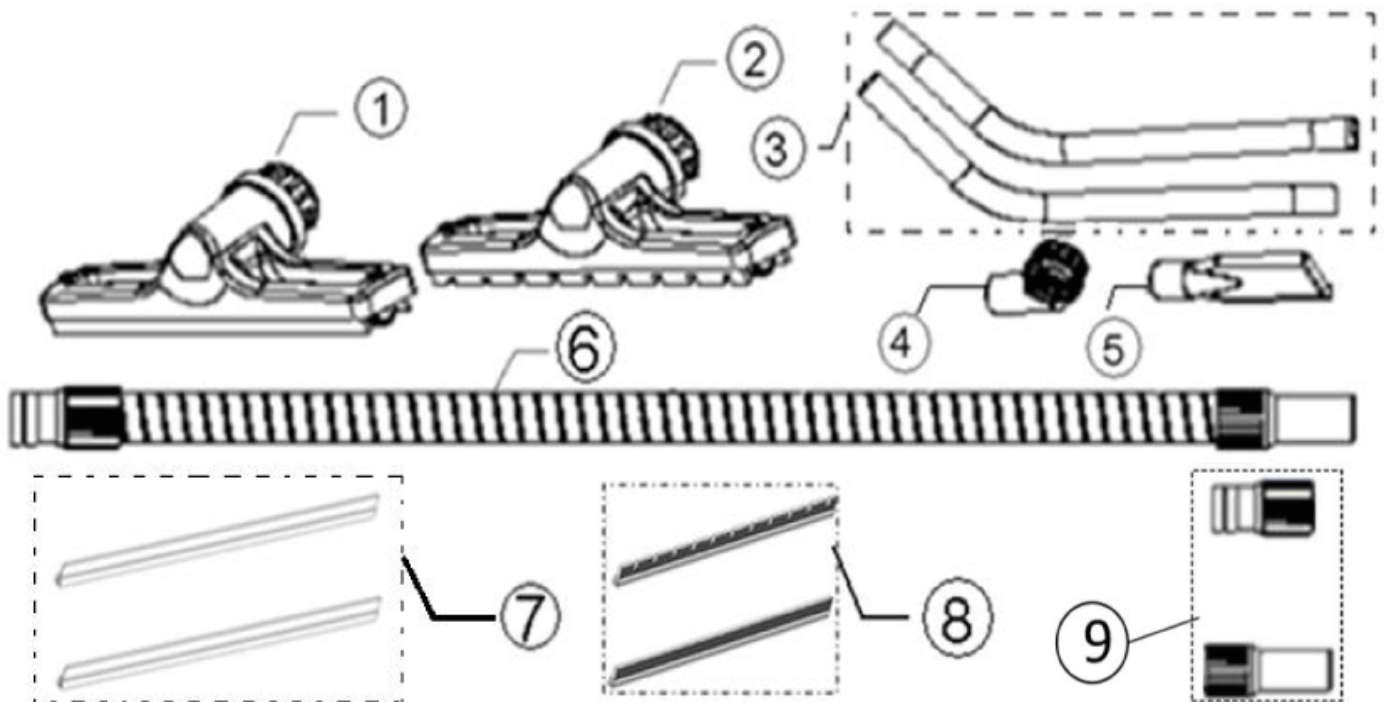

Accessories

LSU135

22-01-2014

Part List ID
LSU39504

5

Accessories

LSU135

22-01-2014

Part List ID
LSU39504

6

Pos	Part no.	Qty	Description
1	VA80853	1	WET PICK-UP TOOL
2	VA80036	1	DRY PICK-UP TOOL
3	VA80711	1	WAND ASSEMBLY
4	VA20803	1	DUSTING Ø 38 MM
5	VA20806	1	CREVICE TOOL Ø 38 MM
6	VA80400	1	SUCTION TUBE ASSEMBLY LSU155/255/275/295/375/395
6	VA80401	1	SUCTION TUBE ASSEMBLY LSU135
7	VA81120	1	PICK-UP TOOL BLADES KIT
8	VA81119	1	BRUSH STRIP KIT
9	VA80654	1	HOSE APDATOR KIT LSU