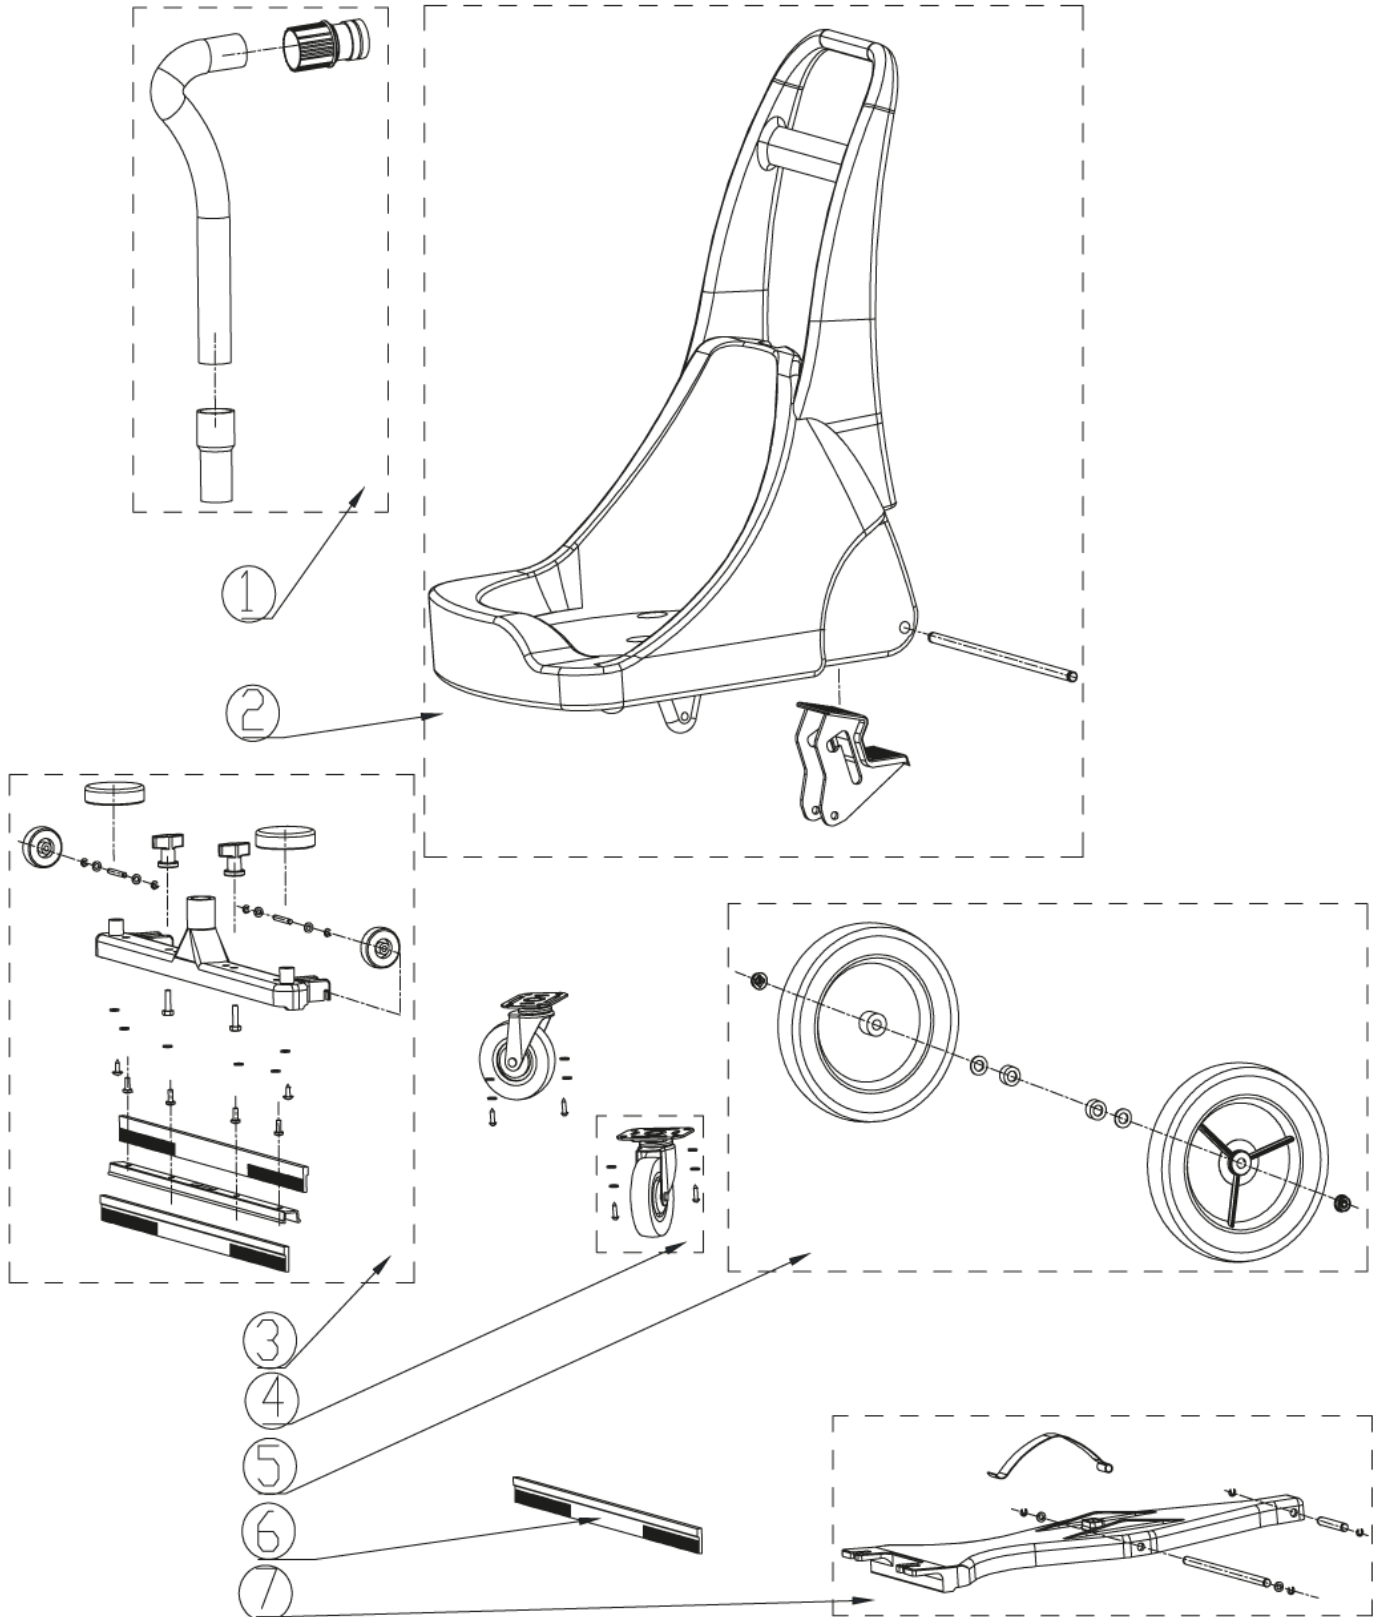

Fixed squeegee chassis

LSU135

22-01-2014

Part List ID
LSU13508

9

Fixed squeegee chassis

LSU135

22-01-2014

Part List ID
LSU13508

10

Pos	Part no.	Qty	Description
1	VA83611-010	1	HOSE ASSEMBLY
2	VA87703	1	BOTTOM BASE ASSEMBLY
3	VA00001	1	FRONT MOUNT SQUEEGEE ASSY 24INCH
4	VA80898	2	3.5 WHEEL ASSEMBLY
5	VA80896	1	NON-MARKING10 WHEEL ASSEMBLY
6	VA85007	2	BLADE 24INCH
7	VA80897	1	CONNECT BOARD ASSEMBLY