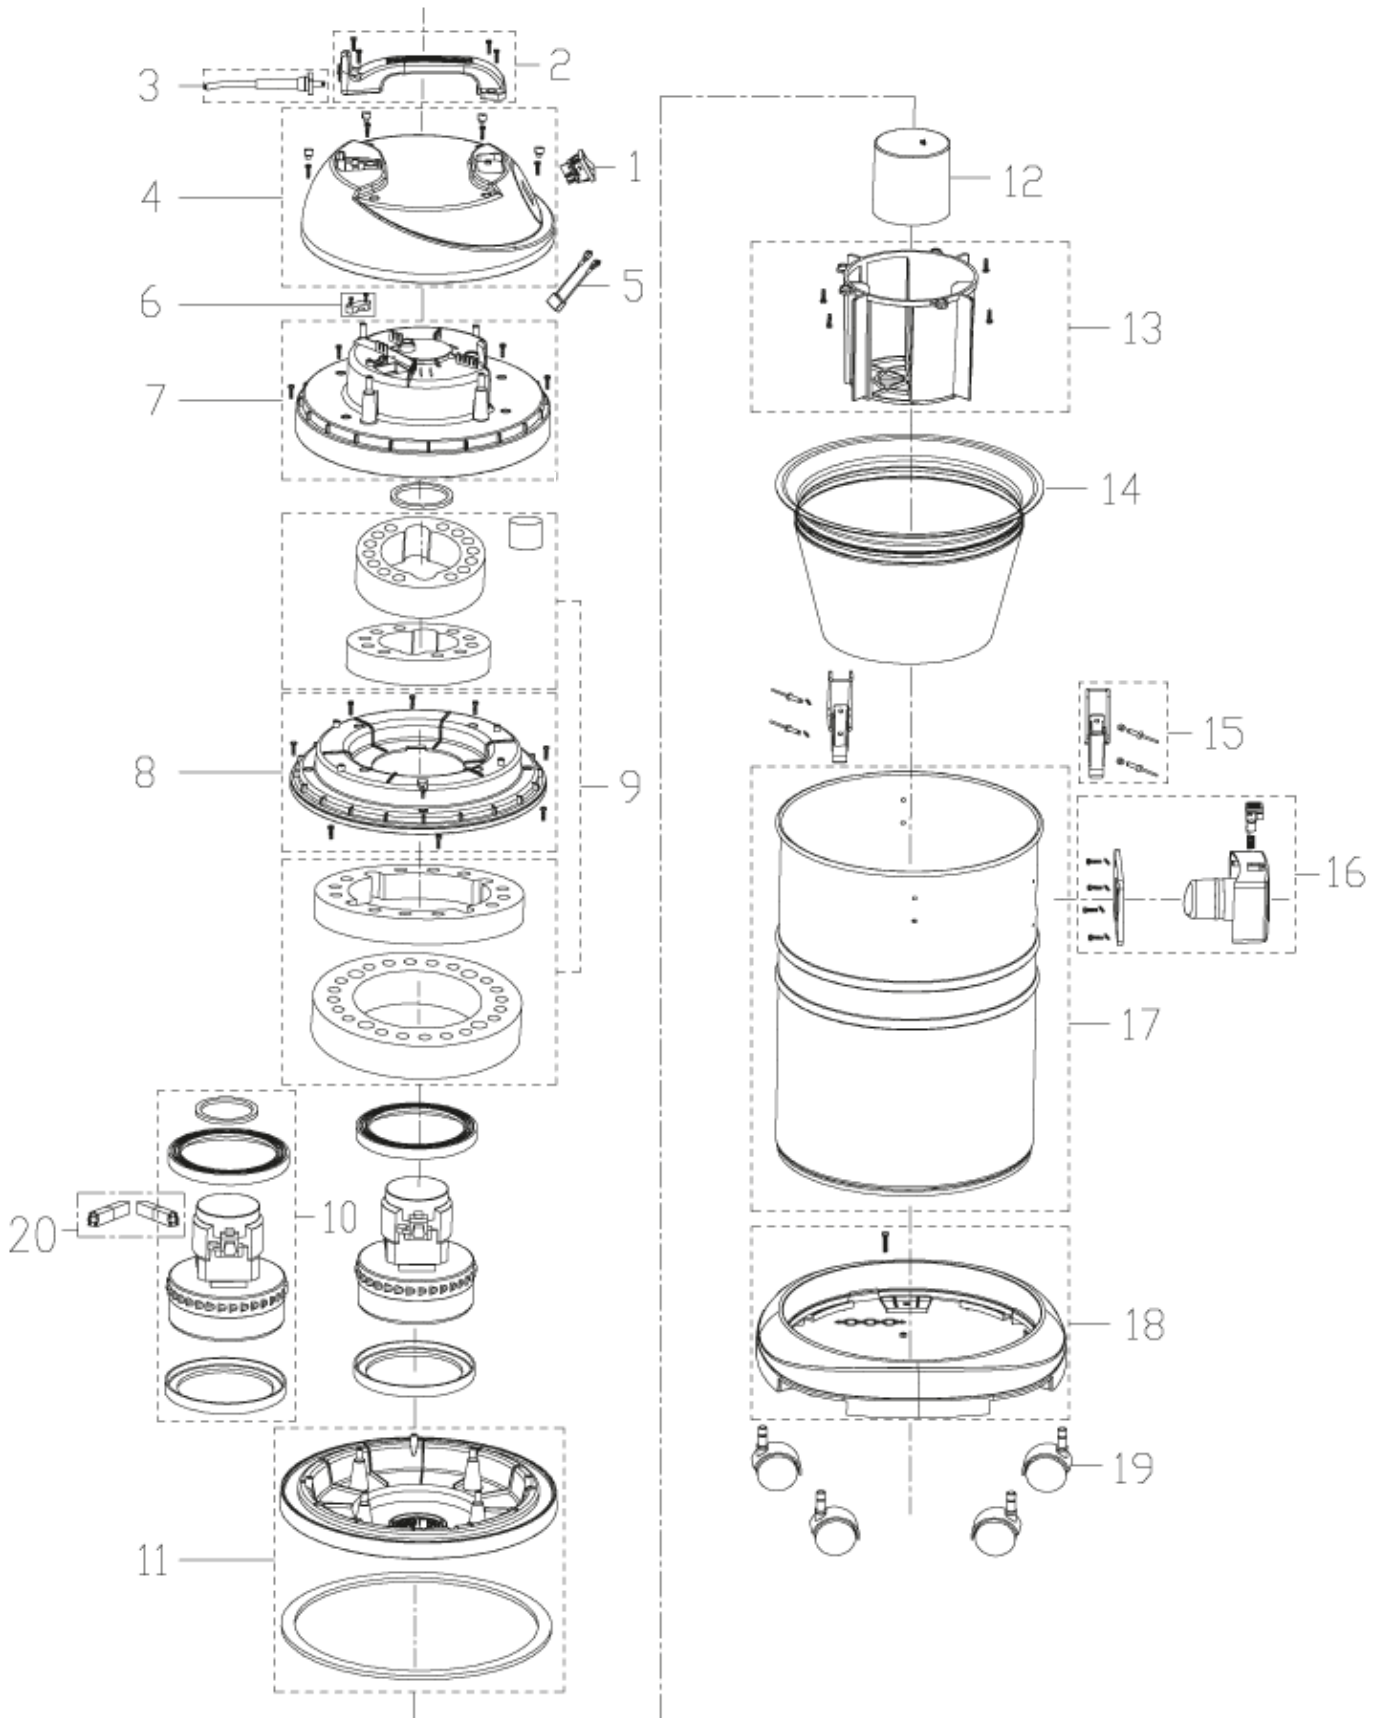

Overview

LSU135

22-01-2014

Part List ID
LSU13502

3

Overview

LSU135

22-01-2014

Part List ID
LSU13502

4

Pos	Part no.	Qty	Description
1	VA91346	1	SWITCH
2	VA80725	1	35L HANDLE KIT
3	VA80708	1	POWER CORD UK PLUG KIT
3	VA80714	1	POWER CORD EU PLUG KIT
4	VA80726	1	35L MACHINE HEAD COVER KIT
5	VA80705	1	CAPACITOR ASSY
6	VA86604	1	CLAMP BLOCK KIT
7	VA80728	1	35L MOTOR COVER KIT
8	VA80729	1	35L MOTOR PRESSING DISH KIT
9	VA80730	1	35L SOUND SPONGE KIT
10	VA80731	1	MOTOR SPONG WASHER RUBBER WASHER
11	VA80732	1	35L MOTOR SUPPORTING BASE KIT
12	VA80063	1	FLOAT CUP
13	VA80733	1	35L FLOAT CUP HOLDER KIT
14	VA80706	1	35L ABSORBING DUST FILTER
15	VA80734	2	TANK CATCH KIT
16	VA80735	1	ABSORBING HOSE BASE KIT
17	VA80736	1	35L TANK KIT
17	VA80809	1	35L PLASTIC TANK KIT INCL. LABEL SCREWS
18	VA80065	1	CHASSIS ASSEMBLY FOR PLASTIC TANK 35L
18	VA80737	1	BOTTOM BASE KIT
19	VA60303	4	FRONT CASTOR GVD15 GV25 GV35 SD18
20	ZD89002	2	MOTOR CARBON BRUSH