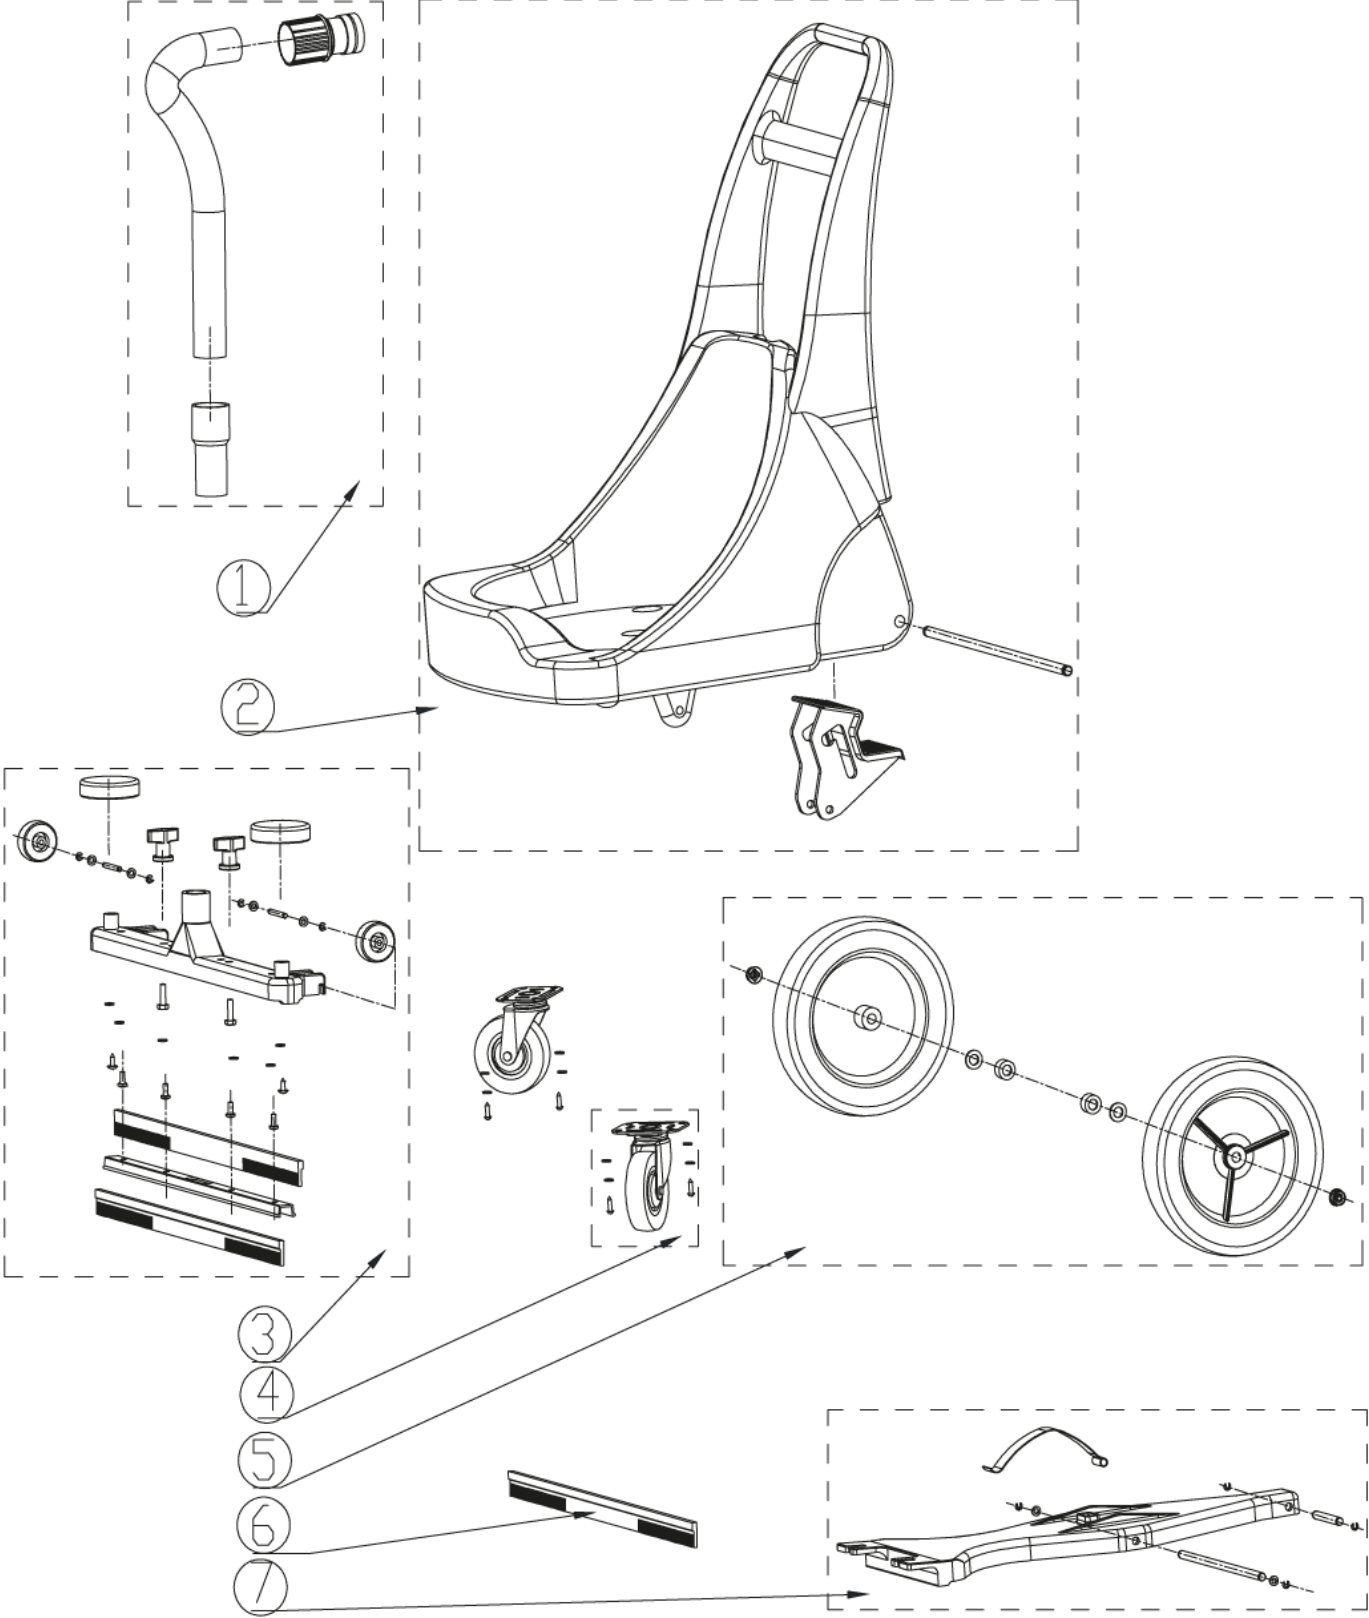

Fixed squeegee chassis

LSU395

07-01-2014

Part List ID
LSU13508

9

Fixed squeegee chassis

LSU395

07-01-2014

Part List ID
LSU13508

10

Pos	Part no.	Qty	Description
1	VA83611-010	1	HOSE ASSEMBLY
2	VA87703	1	BOTTOM BASE ASSEMBLY
3	VA00001	1	FRONT MOUNT SQUEEGEE ASSY 24INCH
4	VA80898	2	3.5 WHEEL ASSEMBLY
5	VA80896	1	NON-MARKING10 WHEEL ASSEMBLY
6	VA85007	2	BLADE 24INCH
7	VA80897	1	CONNECT BOARD ASSEMBLY