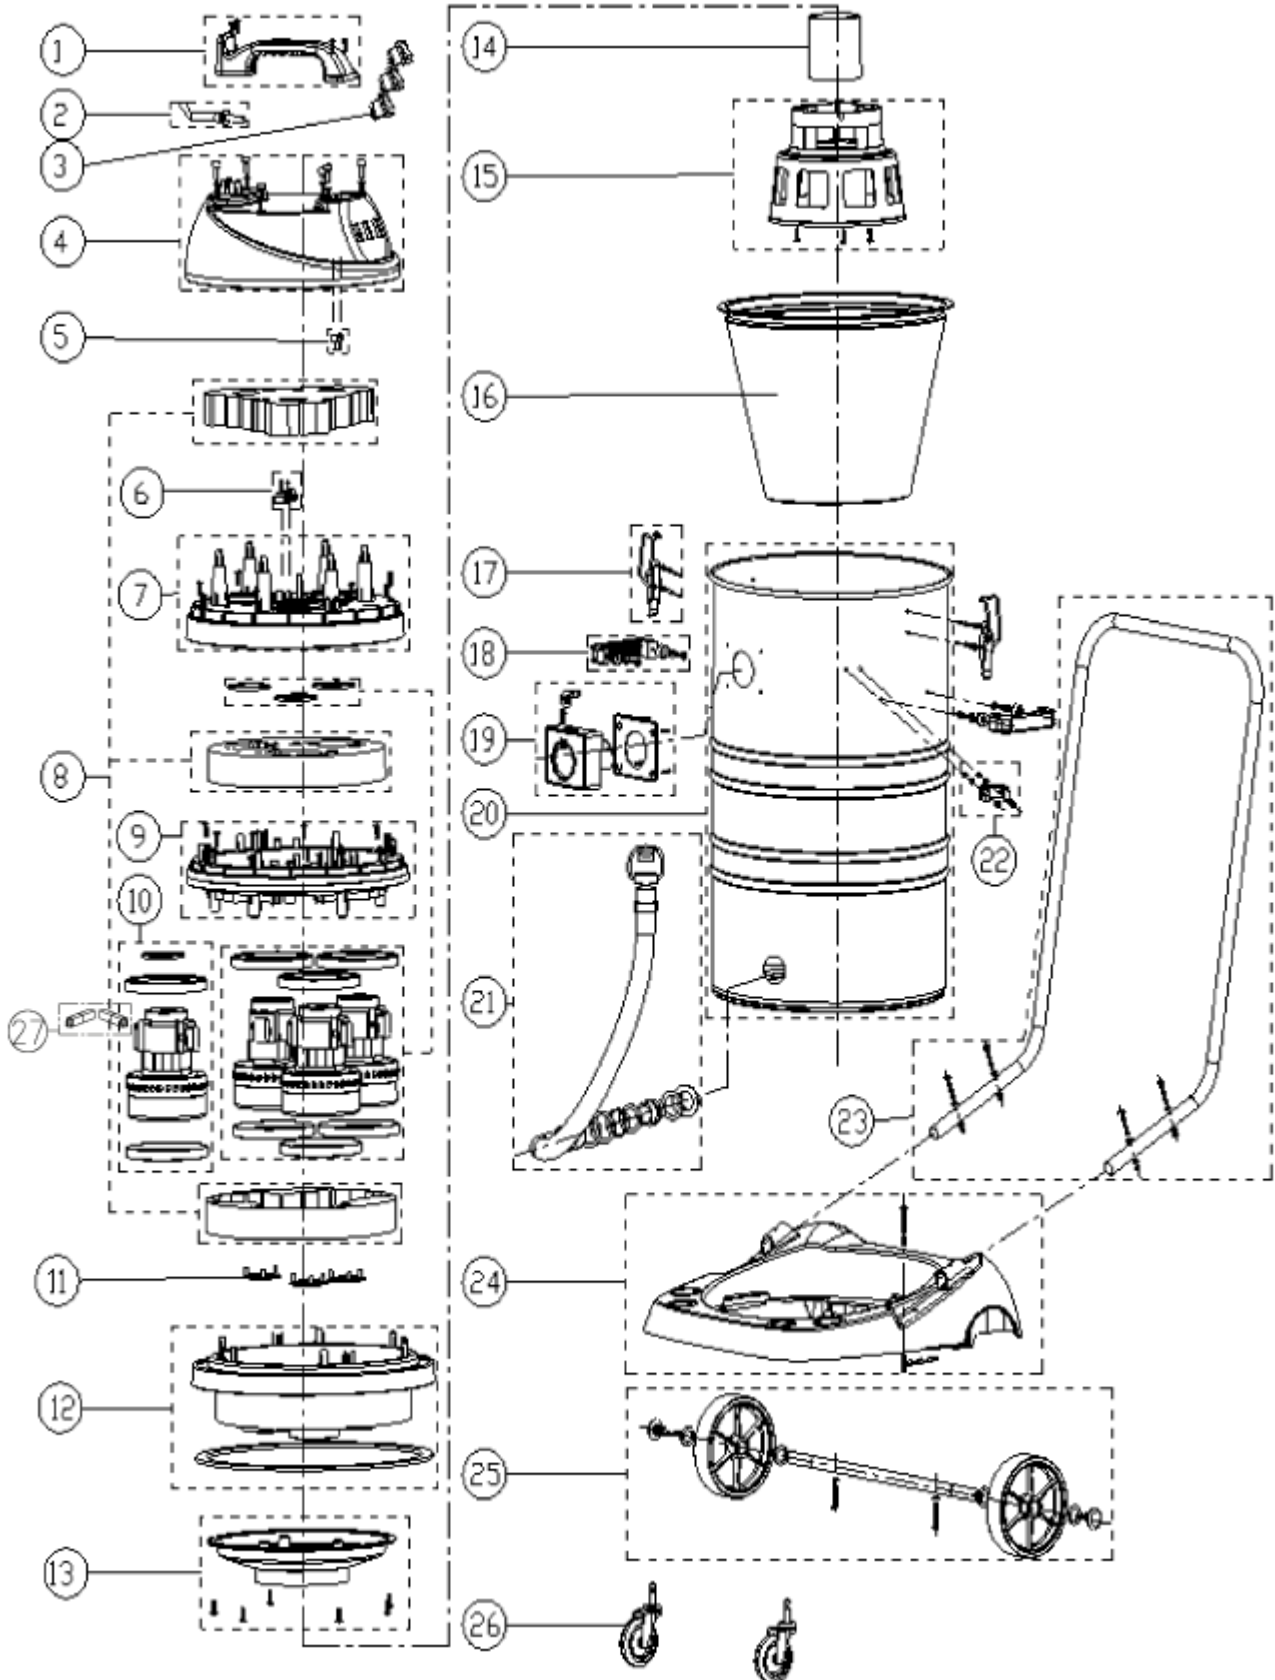

Overview

LSU395

07-01-2014

Part List ID
LSU39502

3

Overview

LSU395

07-01-2014

Part List ID
LSU39502

4

Pos	Part no.	Qty	Description
1	VA86630	1	HANDLE KIT
2	VA80755	1	POWER CORD EU PLUG KIT EXTREME INCL.GROM
2	VA80756	1	POWER CORD UK PLUG KIT EXTREME INCL.GROM
3	VA91346	3	SWITCH
4	VA86602	1	MACHINE HEAD COVER KIT
5	VA86604	1	CLAMP BLOCK KIT
6	VA86631	1	WIRE CONNECTOR KIT
7	VA86605	1	MOTOR COVER KIT
8	VA86606	1	ABSORBING SOUND SPONGE KIT
9	VA86607	1	MOTOR PRESSING DISH KIT
10	VA86608	3	MOTOR ASSEMBLY KIT
11	GV70008	3	SEAL PLATE
12	VA86609	1	MOTOR SUPPORTING BASE KIT
13	VA86610	1	FLOW DIVIDER DISH KIT
14	VA80063	1	FLOAT CUP
15	VA80766	1	FLOAT CUP HOLDER
16	VA80110	1	75L ABSORBING DUST FILTER
17	VA80734	2	TANK CATCH KIT
18	VA86612	2	HANDLE LIFT KIT
19	VA86613	1	ABSORBING TUBE BASE KIT
20	VA86671	1	95L TANK KIT
21	VA86614	1	DRAIN KIT
22	VA80750	1	DRAIN HOLDER KIT
23	VA86615	1	BOTTOM BASE HANDLE KIT
24	VA86616	1	TANK BOTTOM BASE KIT
25	VA86617	1	REAR WHEEL KIT
26	VA96850	2	CASTER 3 INCH
27	ZD89002	2	MOTOR CARBON BRUSH