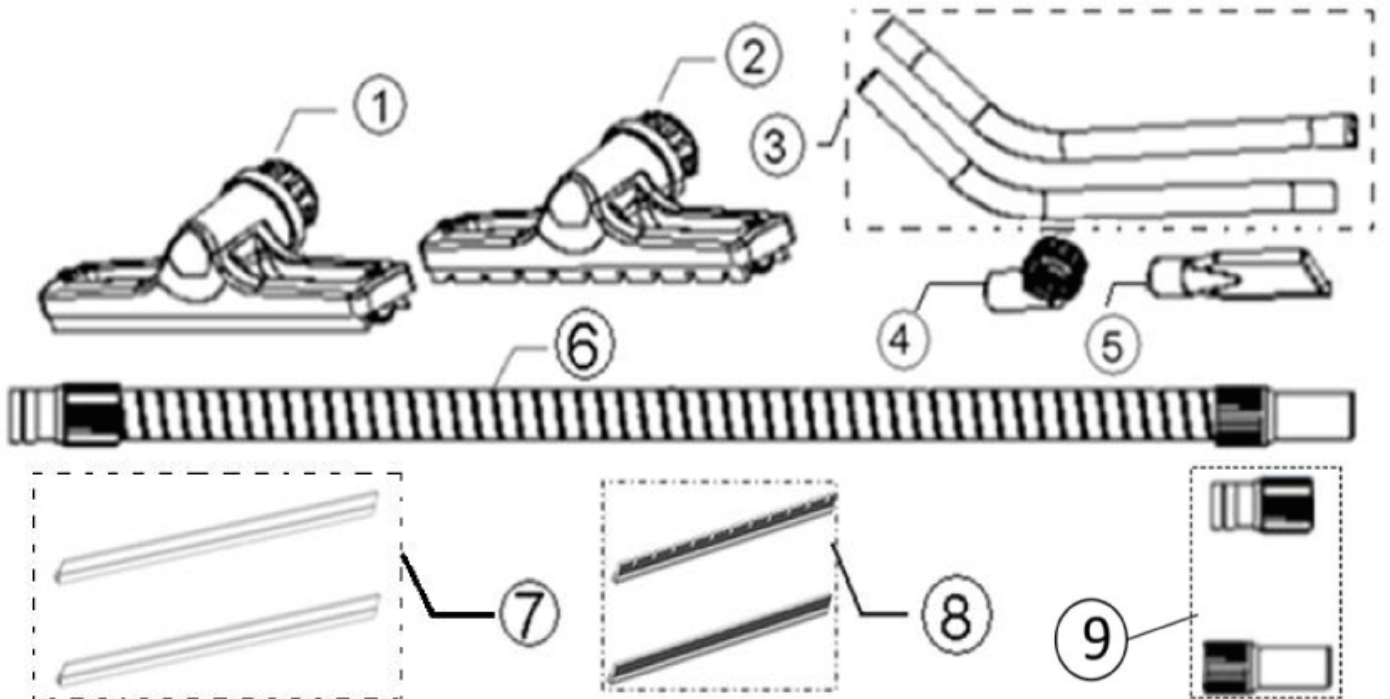

Accessories

LSU395

07-01-2014

Part List ID
LSU39504

5

Accessories

LSU395

07-01-2014

Part List ID
LSU39504

6

Pos	Part no.	Qty	Description	
1	VA80853	1	WET PICK-UP TOOL	
2	VA80036	1	DRY PICK-UP TOOL	
3	VA80711	1	WAND ASSEMBLY	
4	VA20803	1	DUSTING Ø 38 MM	
5	VA20806	1	CREVICE TOOL Ø 38 MM	
6	VA80400	1	SUCTION TUBE ASSEMBLY	LSU155/255/275/295/375/395
6	VA80401	1	SUCTION TUBE ASSEMBLY	LSU135
7	VA81120	1	SQUEEGEE BLADE KIT	
8	VA81119	1	BRUSH STRIP KIT	
9	VA80654	1	HOSE APDATOR KIT LSU