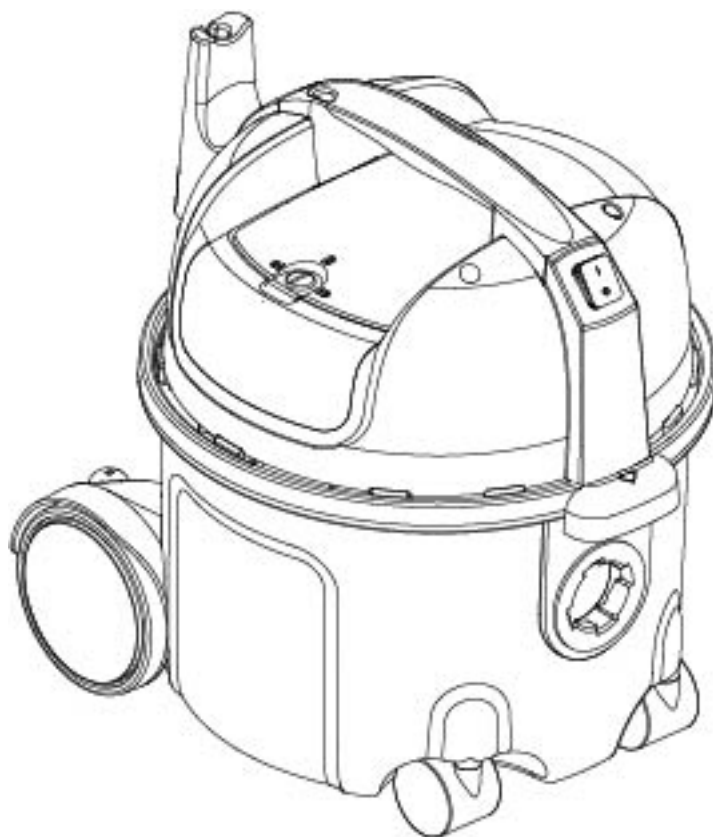

PARTS LIST

2017.09.18

TABLE OF CONTENTS

Overview_Dual_Detach.....	1
Container.....	3
Overview_Single_Detach.....	5
Overview_Single_Fix.....	7
Accessories.....	9