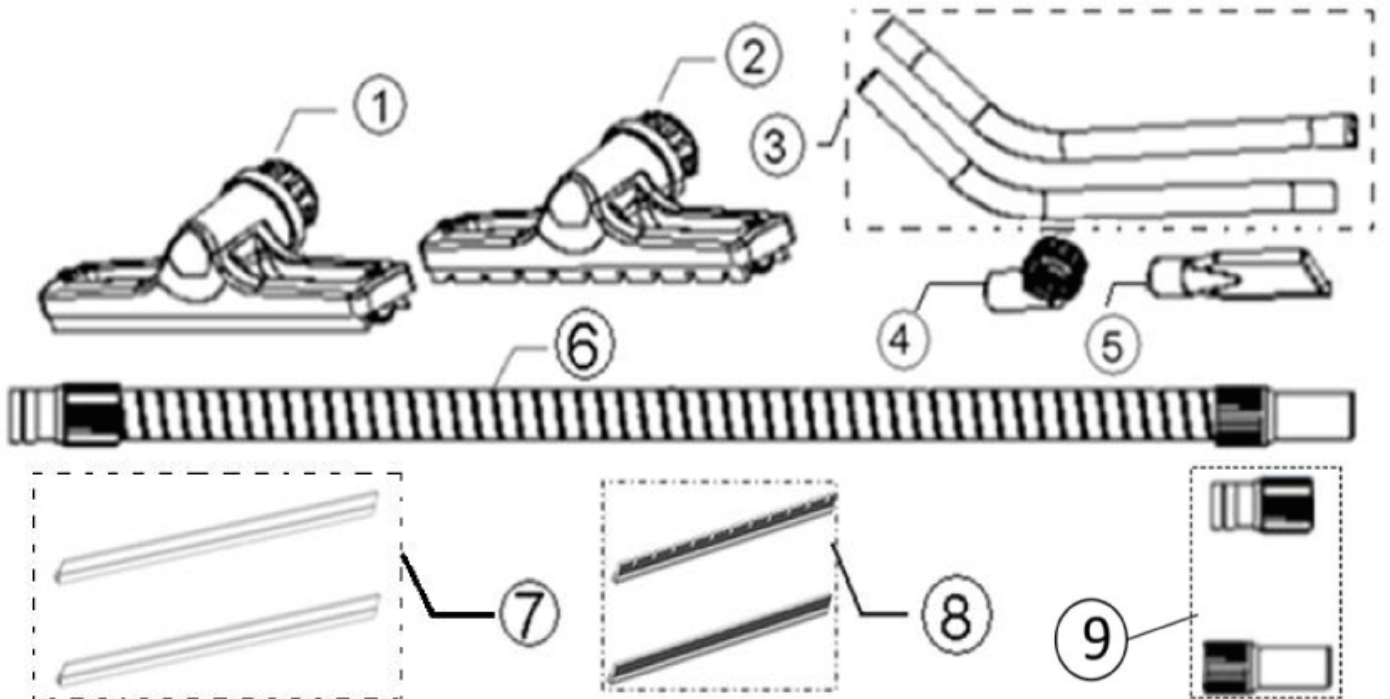

Accessories

LSU375

07-01-2014

Part List ID
LSU39504

5

Accessories

LSU375

07-01-2014

Part List ID
LSU39504

6

Pos	Part no.	Qty	Description	
1	VA80853	1	WET PICK-UP TOOL	
2	VA80036	1	DRY PICK-UP TOOL	
3	VA80711	1	WAND ASSEMBLY	
4	VA20803	1	DUSTING Ø 38 MM	
5	VA20806	1	CREVICE TOOL Ø 38 MM	
6	VA80400	1	SUCTION TUBE ASSEMBLY	LSU155/255/275/295/375/395
6	VA80401	1	SUCTION TUBE ASSEMBLY	LSU135
7	VA81120	1	SQUEEGEE BLADE KIT	
8	VA81119	1	BRUSH STRIP KIT	
9	VA80654	1	HOSE APDATOR KIT LSU