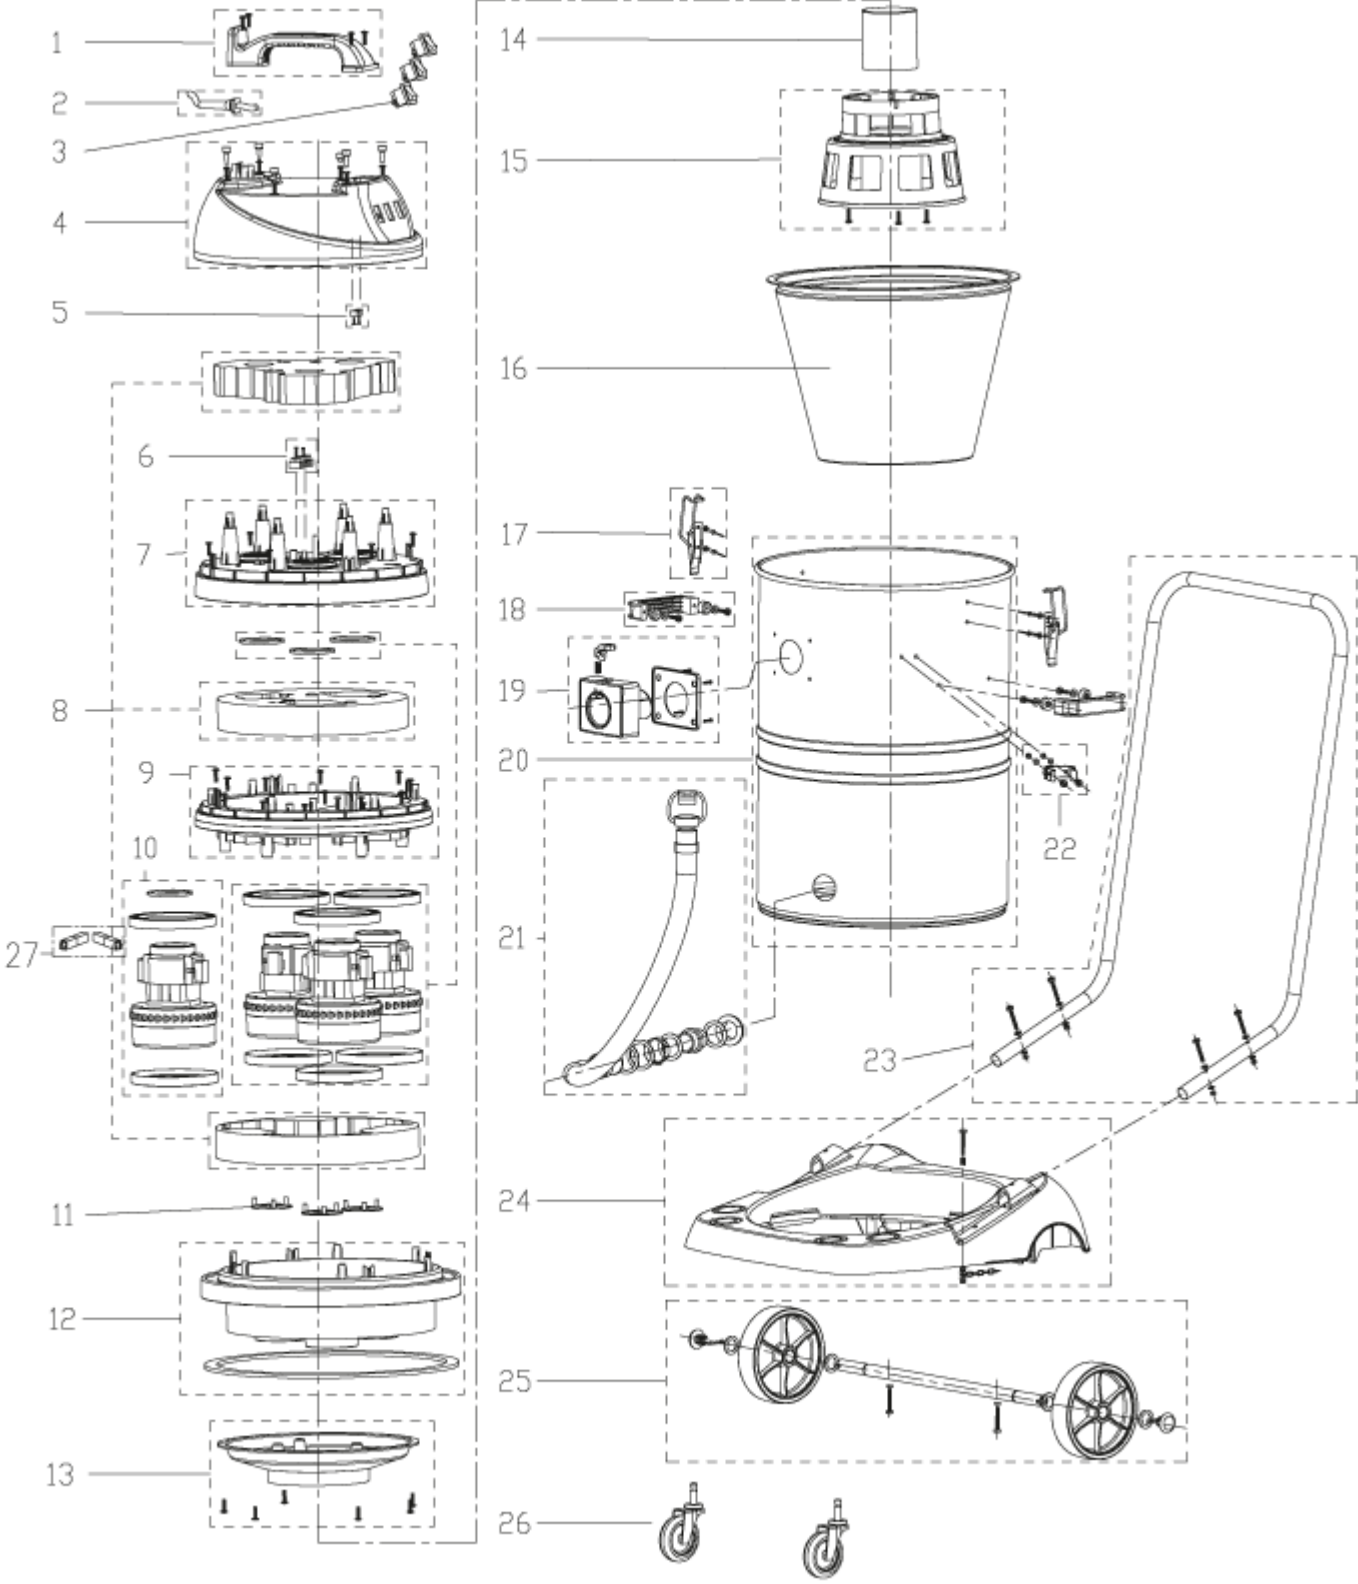

Overview

LSU375

07-01-2014

Part List ID
LSU37502

3

Overview

LSU375

07-01-2014

Part List ID
LSU37502

4

Pos	Part no.	Qty	Description
1	VA86630	1	HANDLE KIT
2	VA86618	1	POWER CORD EU PLUG KIT
2	VA86619	1	POWER CORD UK PLUG KIT
3	VA91346	3	SWITCH
4	VA86602	1	MACHINE HEAD COVER KIT
5	VA86604	1	CLAMP BLOCK KIT
6	VA86631	1	WIRE CONNECTOR KIT
7	VA86605	1	MOTOR COVER KIT
8	VA86606	1	ABSORBING SOUND SPONGE KIT
9	VA86607	1	MOTOR PRESSING DISH KIT
10	VA86608	3	MOTOR ASSEMBLY KIT
11	GV70008	3	SEAL PLATE
12	VA86609	1	MOTOR SUPPORTING BASE KIT
13	VA86610	1	FLOW DIVIDER DISH KIT
14	VA80063	1	FLOAT CUP
15	VA80766	1	FLOAT CUP HOLDER
16	VA80110	1	75L ABSORBING DUST FILTER
17	VA80734	2	TANK CATCH KIT
18	VA86612	2	HANDLE LIFT KIT
19	VA86613	1	ABSORBING TUBE BASE KIT
20	VA86670	1	75L TANK KIT
21	VA86614	1	DRAIN KIT
22	VA80750	1	DRAIN HOLDER KIT
23	VA86615	1	BOTTOM BASE HANDLE KIT
24	VA86616	1	TANK BOTTOM BASE KIT
25	VA86617	1	REAR WHEEL KIT
26	VA96850	2	CASTER 3 INCH
27	ZD89002	2	MOTOR CARBON BRUSH