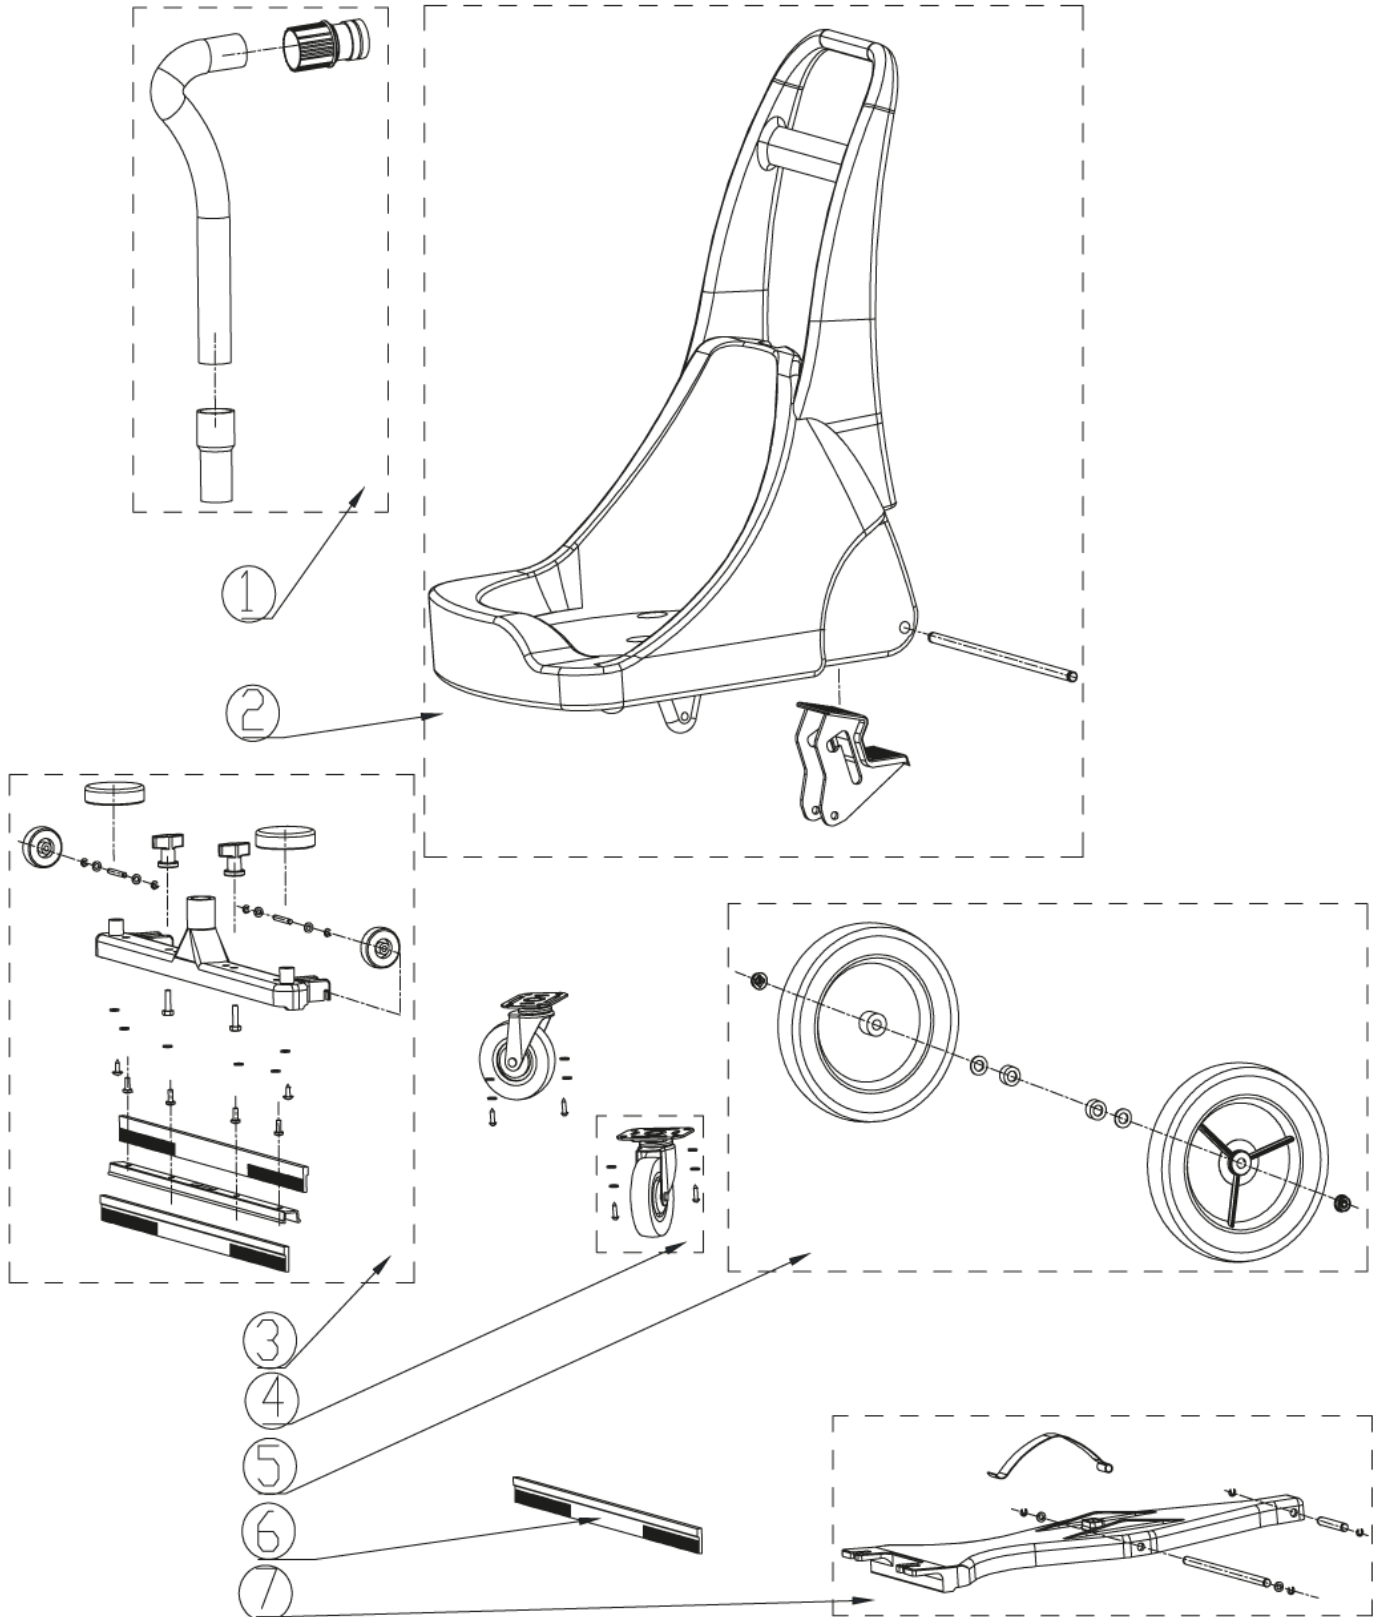

Fixed squeegee chassis

LSU375

07-01-2014

Part List ID
LSU13508

9

Fixed squeegee chassis

LSU375

07-01-2014

Part List ID
LSU13508

10

Pos	Part no.	Qty	Description
1	VA83611-010	1	HOSE ASSEMBLY
2	VA87703	1	BOTTOM BASE ASSEMBLY
3	VA00001	1	FRONT MOUNT SQUEEGEE ASSY 24INCH
4	VA80898	2	3.5 WHEEL ASSEMBLY
5	VA80896	1	NON-MARKING10 WHEEL ASSEMBLY
6	VA85007	2	BLADE 24INCH
7	VA80897	1	CONNECT BOARD ASSEMBLY