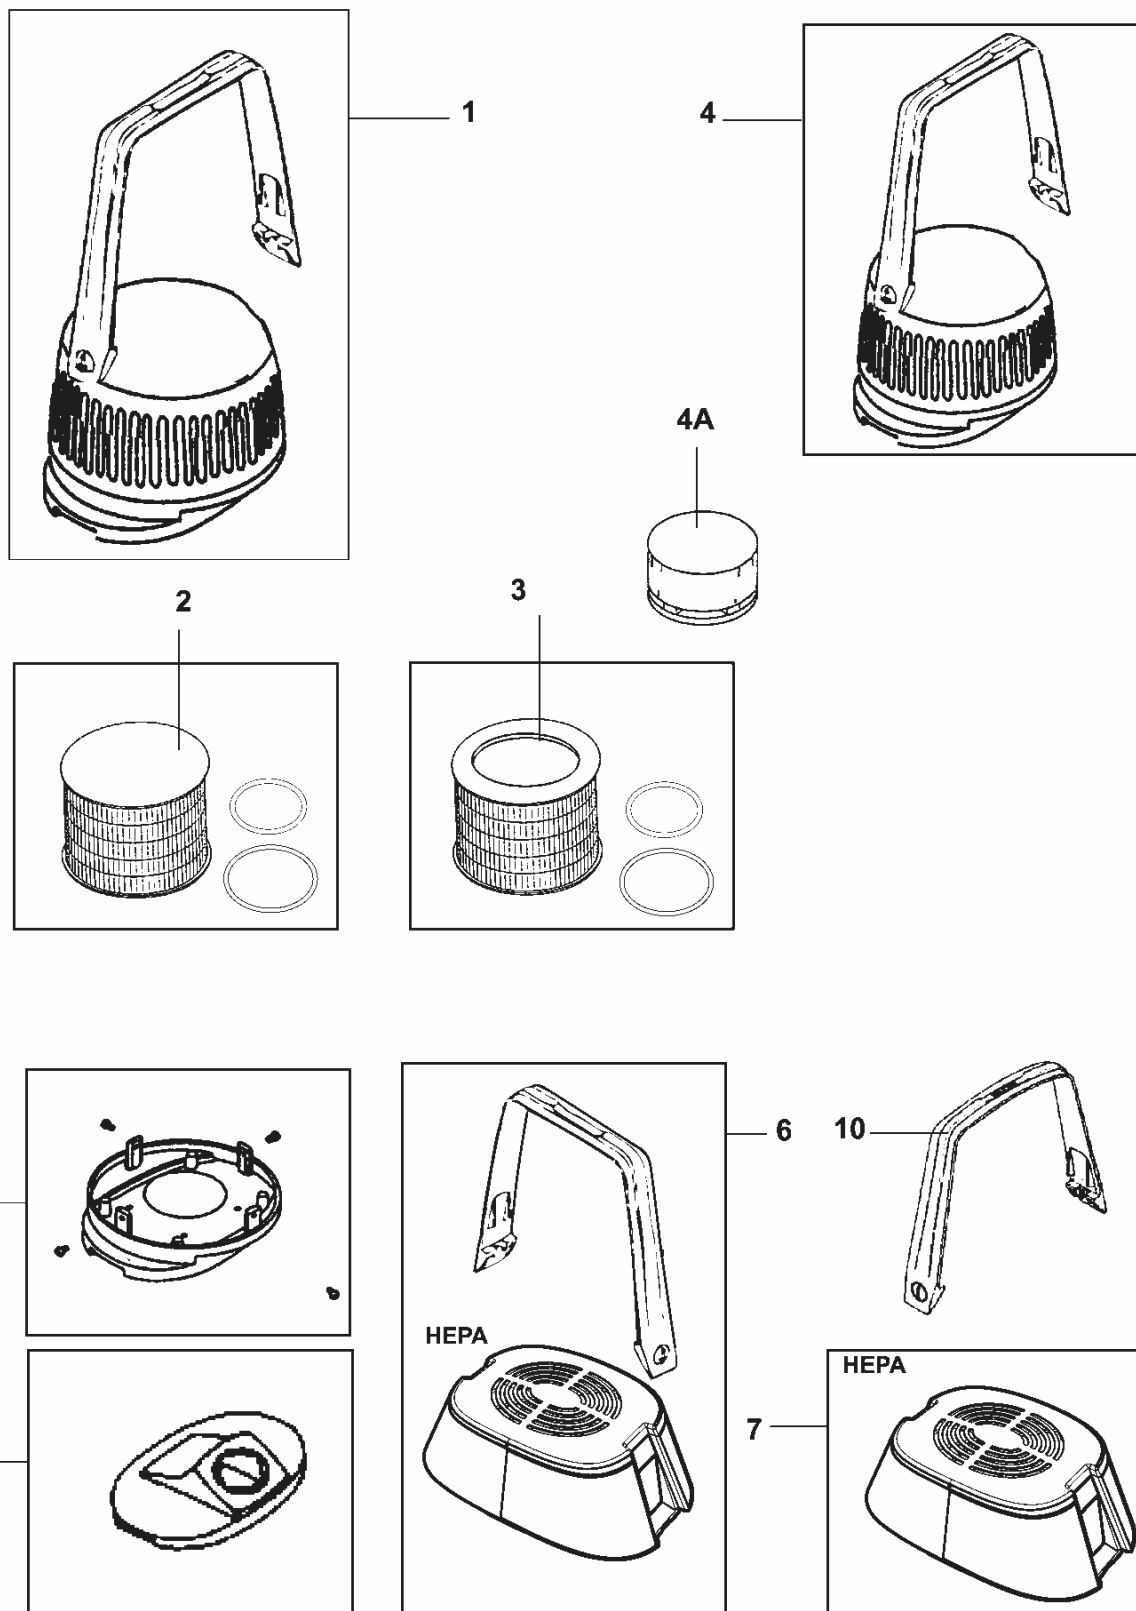

Pos.	Artikel-Nr.	Menge	Variante	Notes
1	11731003	1	Abluftfiltergehäuse 32 mm zu HEPA/ULPA o.	
2	21738000	1	Absolutfilterpatronen-Set	
4	11750703	1	Schalldämpfer GS/GM	[1]
4A	21750900	1	LYDELEMENT KOMPL.	[2]
5	11562001	1	BLOWING COUPLING GS/GM80 GREY	
5	11562000	1	Blasaufsatz, schwarz, Ø 38 mm	
6	82146700	1	HEPA-Filter, Starter-Set	
7	82147100	1	HEPA-Filterpatrone GS/GM zu 82146700 zu P	
9	22383900	1	Basis für Filtergehäuse GM	
10	147 1138 500	1	Tragbügel zu GM 80	

Part Notes:

1. [1] - GUARANTEE DATE EXPIRED
   [2] - KIT 22384100 OR 11750703