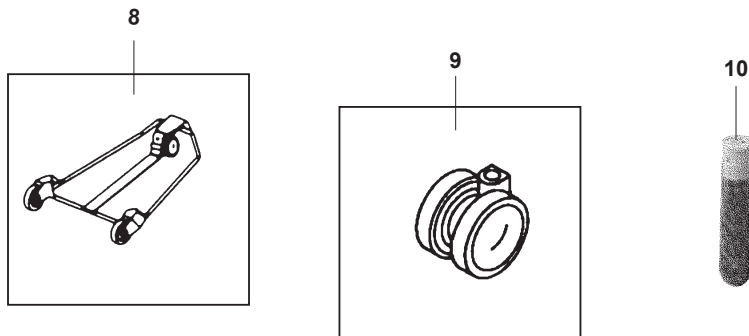

Resource notes:

Pos.	Artikel-Nr.	Menge	Variante	Notes
1	11735311	1	Kesseloberteil GM80mit Filter	
2	22142400	1	Motorklammer GS/GM 802 Stk.	
2	22142401	1	Motorklammer-Set	
3	22142500	1	Kesselklammer GM 802 Stk.	
4	11544710	1	Kesselunterteil GS 80	
5	22142300	1	Bajonet kompl. zu GM80	
5	22142301	1	INLET BLACK F. GM 80C KIT	
6	62348600	1	Polyester-Filter Kit f.	
7	82095000	1	PAPIERSÄCKE f. GM 80	
8	11547000	1	Fahrgestell Ø 32 mm	
9	22410100	1	Vorderrad GM 80	
10	107402632	1	Deodorant	
11	22384200	1	Räder hinten f.	
12	22384400	1	Plastikklemme Fahrgestellzu GS/GM80	
12	22384420	1	WAGON HITCH GS/GM 80 KIT BLACK	
13	22340024	24	Deodorant