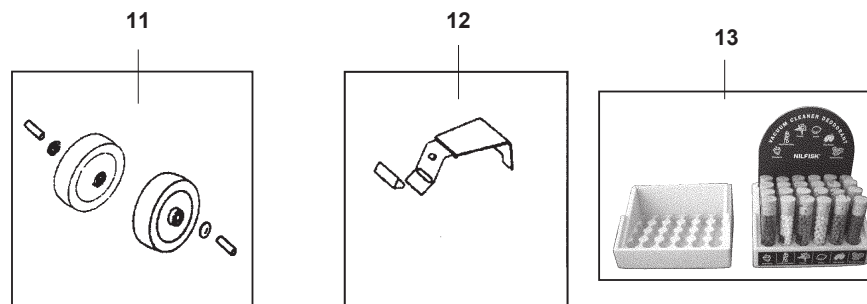

Resource notes:

Pos.	Artikel-Nr.	Menge	Variante	Notes
1	11735311	1	Kesseloberteil GM80mit Filter	
2	22142400	1	Motorklammer GS/GM 802 Stk.	
2	22142401	1	Motorklammer-Set	
3	22142500	1	Kesselklammer GM 802 Stk.	
4	11544710	1	Kesselunterteil GS 80	
5	22142300	1	Bajonet kompl. zu GM80	
5	22142301	1	INLET BLACK F. GM 80C KIT	
6	62348600	1	Polyester-Filter Kit f.	
7	82095000	1	PAPIERSÄCKE f. GM 80	
8	11547000	1	Fahrgestell Ø 32 mm	
9	22410100	1	Vorderrad GM 80	
10	107402632	1	Deodorant	
11	22384200	1	Räder hinten f.	
12	22384400	1	Plastikklemme Fahrgestellzu GS/GM80	
12	22384420	1	WAGON HITCH GS/GM 80 KIT BLACK	
13	22340024	24	Deodorant