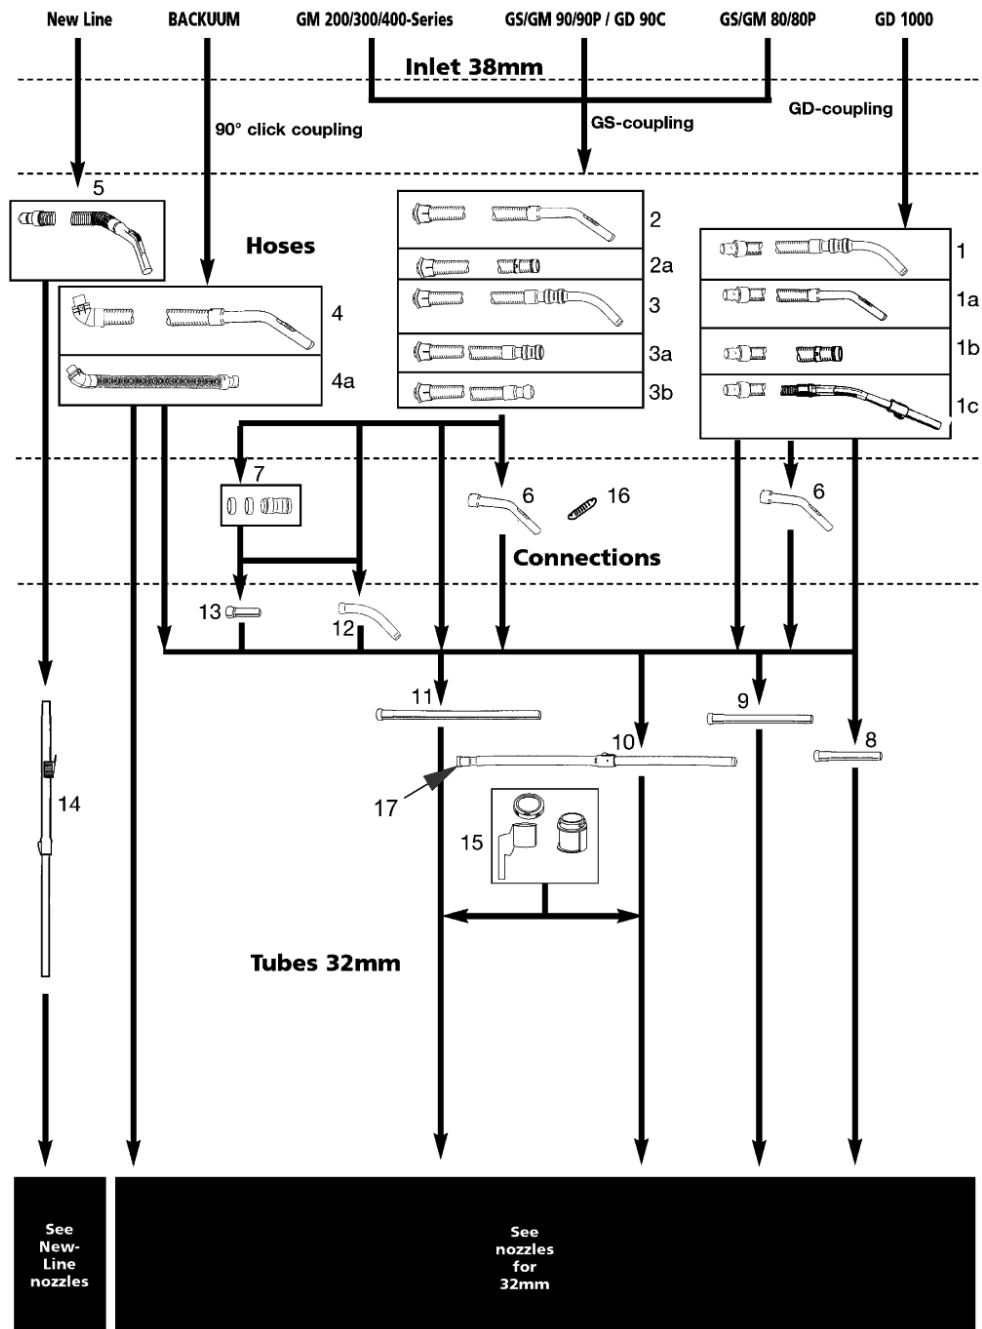

Resource notes:

Pos.	Artikel-Nr.	Menge	Variante	Notes
02	22301500	1	Saugschlauch m. geb. Handrohr	
02	140 8484 000	1	Kon. Plastikschl. m. Rohr	
02	12041500	1	Schlauch m. Rohrbogen, Ø 38-32 mmx2 m	
02A	22041400	1	Konischer Kunststoffschl. Ø 38-32 mmx2 m	
03	12097500	1	Schlauch m. Rohrbogen, Ø 38-32 mmx2 m	
03	11717000	1	Schlauch Gummi m. Metallbogenrohr 2 m	
03A	12097600	1	HOSE 38/32MM 2M PLASTIC	[1]
03A	11543600	1	Schlauch Gummi, verstärkt, Ø 38-32 mmx2	
03B	22097400	1	Schlauch Bayo-Kugel, Ø 38-32 mmx2 m	
06	21640503	1	Rohrbogen PVC Ø 32 mm, grau	
07	22344400	1	Muffe-Set, grau/schwarz, Ø 32 mm	
07	22344600	1	Verbindungsmuffen-Set, Ø 32 mm	
08	11182500	1	Verlängerung, Ø 32x200 mm	
09	11112401	1	Stahlrohr gerade Ø 32x560 mm	
10	81906500	1	Teleskoprohr Stahl Ø 32 mmx1,13 m	
11	11262400	1	Rohr, Alu., Ø 32x1 m	
12	107402630	1	Anschlussstück Stahl Ø 32 mm	
13	11141900	1	Rohr gerade, Metall, Ø 32x140 mm	
14	147 0502 500	1	TELESCOPIC TUBE BLACK KIT	[2]
15	22147600	1	PARKERINGSKLIPS KOMPL.	[3]
16	22351000	1	Luftventil, VPE 5	
17	81948300	1	Rohrring für Teleskoprohr	
17	81192100	1	Rohrring 32 mm 3 Nocken	[4]

Part Notes:

- [1] - TERMINATED NO REPLACEMENT
- [2] - PRUNED DUE TO LOW SALES
- [3] - CLOSED BY VENDOR
- [4] - ALTERNATIVE PIPE COMPLETE