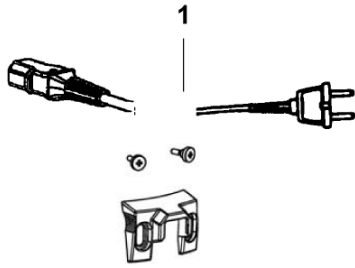

einfach die Artikelnummer in die Suchmaske eingeben

(Bitte die Artikelnummer ohne Leerzeichen eingeben)

TABLE OF CONTENTS

Diffuser, filter GS/GM 81	1
Cable sets	3
Upper/lower container with accessory consumer	5
Inlet coupling and hoses 38-32mm	7
Nozzles 32mm	9
Motor head, all models	11
Motor and motor wire, all models	13
Exhaust filter and accessories	15
RECOMMENDED SPARE PARTS	17

Part Notes:

- [1] - Note The filters have a 'black' and a 'white' side to it. The black one should be facing up.
- [2] - FOR FIXING THE HANDLE

Cord with plug/socket for bracket, item10 , for GM 80-90 series			
	Voltage	Plug type	
EU	250		
UK	250		
AUS/NZ	250		
CH	250		
USA/CAN	120		