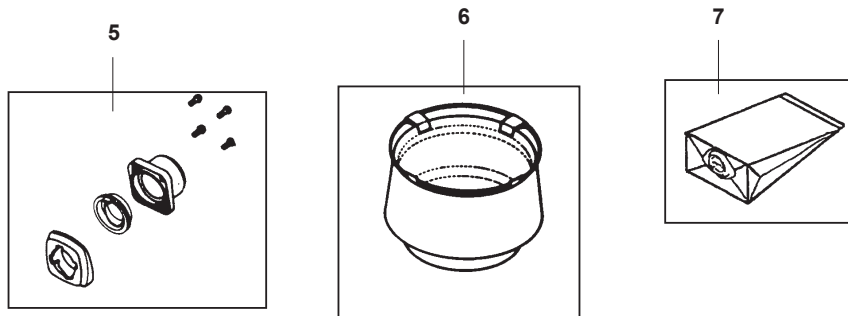

Resource notes:

Pos.	Artikel-Nr.	Menge	Variante	Notes
1	11735311	1	Kesseloberteil GM80mit Filter	
2	22142400	1	Motorklammer GS/GM 802 Stk.	
2	22142401	1	Motorklammer-Set	
3	22142500	1	Kesselklammer GM 802 Stk.	
4	11544710	1	Kesselunterteil GS 80	
5	22142300	1	Bajonet kompl. zu GM80	
5	22142301	1	INLET BLACK F. GM 80C KIT	
6	62348600	1	Polyester-Filter Kit f.	
7	82095000	1	PAPIERSÄCKE f. GM 80	
8	11547000	1	Fahrgestell Ø 32 mm	
9	22410100	1	Vorderrad GM 80	
10	107402632	1	Deodorant	
11	22384200	1	Räder hinten f.	
12	22384400	1	Plastikklemme Fahrgestellzu GS/GM80	
12	22384420	1	WAGON HITCH GS/GM 80 KIT BLACK	
13	22340024	24	Deodorant