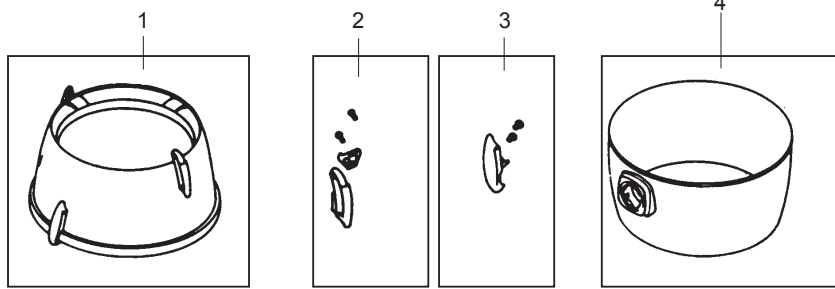

Resource notes:

Pos.	Artikel-Nr.	Menge	Variante	Notes
1	11735311	1	Kesseloberteil GM80mit Filter	
2	22142400	1	Motorklammer GS/GM 802 Stk.	
2	22142401	1	Motorklammer-Set	
3	22142500	1	Kesselklammer GM 802 Stk.	
4	11544710	1	Kesselunterteil GS 80	
5	22142300	1	Bajonet kompl. zu GM80	
5	22142301	1	INLET BLACK F. GM 80C KIT	
6	62348600	1	Polyester-Filter Kit f.	
7	82095000	1	PAPIERSÄCKE f. GM 80	
8	11547000	1	Fahrgestell Ø 32 mm	
9	22410100	1	Vorderrad GM 80	
10	107402632	1	Deodorant	
11	22384200	1	Räder hinten f.	
12	22384400	1	Plastikklemme Fahrgestellzu GS/GM80	
12	22384420	1	WAGON HITCH GS/GM 80 KIT BLACK	
13	22340024	24	Deodorant