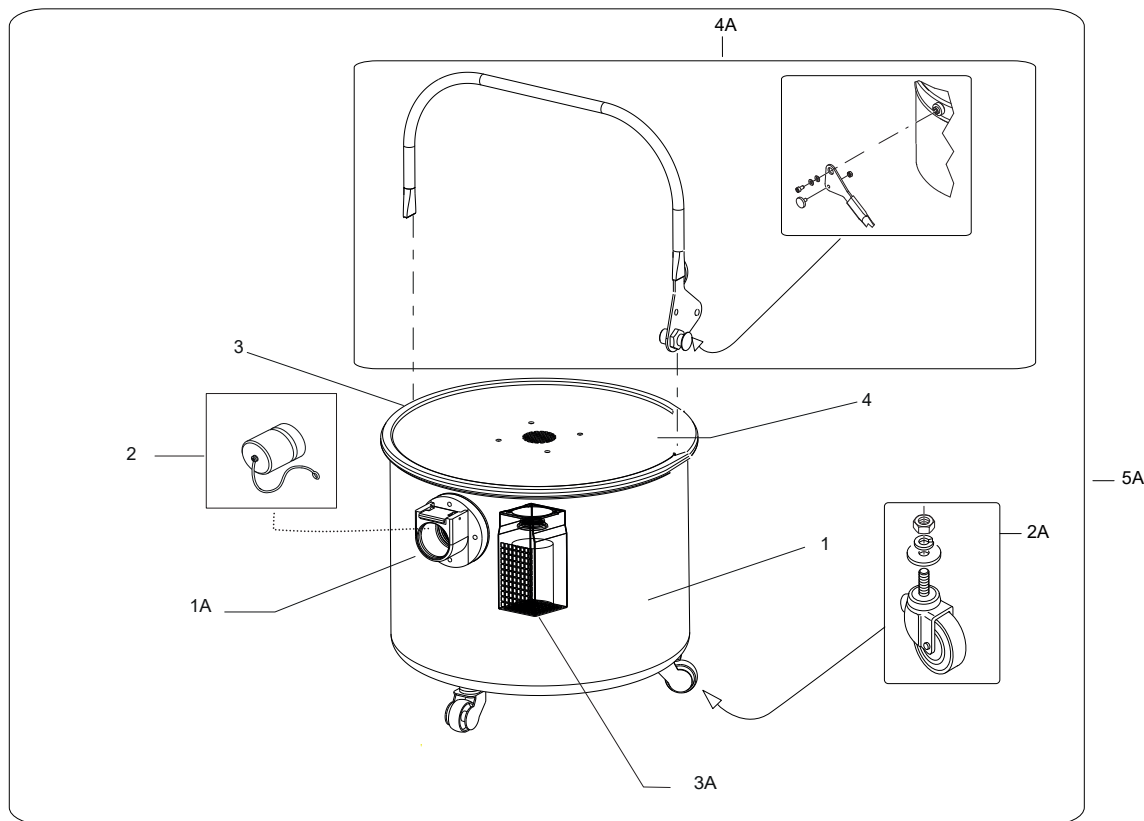

Pos.	Artikel-Nr.	Menge	Variante	Notes
1	4083000888	1	CONTAINER D400X300 SS LIQUID KIT VHS110	
2	Z7 21071	1	PLUG X INLET D50 INOX COMPLETE	[1]
3	4081701238	1	FILTER SILICONE SEAL D390 VHS110	
4	4081200604	1	FLOAT CAGE HOLDER DISC VHS110 SS	
1A	4089100851	1	INLET COMPLETE KIT D50 MOD.VHS	
2A	4089100815	1	KIT WHEEL CONTAINER MOD.VHS CR	
3A	4089100852	1	KIT FLOAT MOD.VHS	
4A	4089100816	1	KIT HANDLE FOR CONTAINER MOD.VHS CR	
5A	4056000780	1	LIQUID KIT VHS110 CLEAN ROOM	

Part Notes:

[1] - CONTACT PM IN ZOCCA