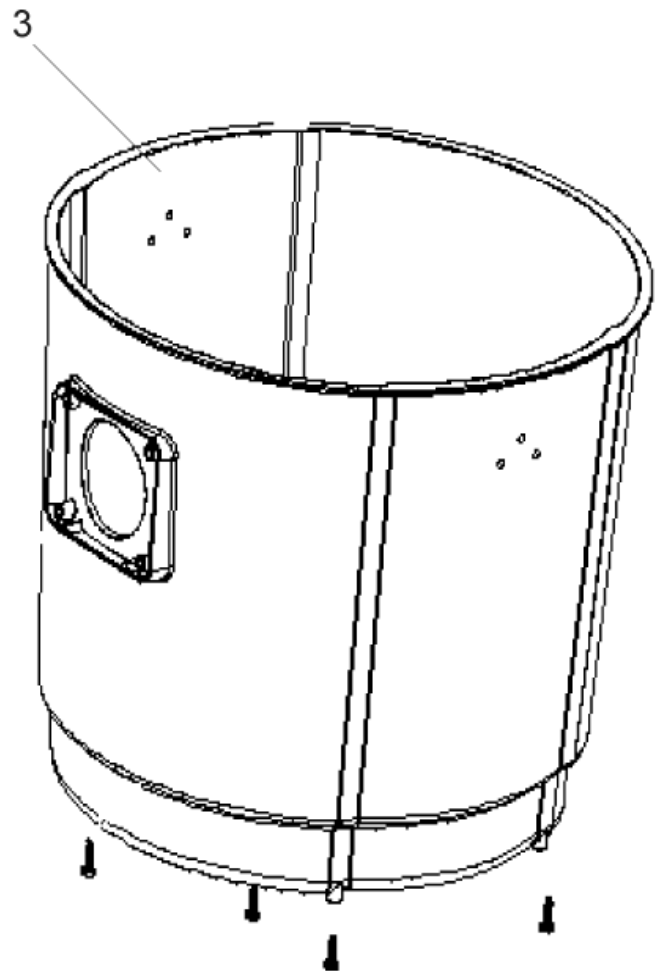

Behälter WD3

MAXXIWD 3, MAXXIWD 7

16-08-2011

ET-Liste-Nr.
MAXXIWD3708

9

Behälter WD3

MAXXI WD 3, MAXXI WD 7

16-08-2011

ET-Liste-Nr.
MAXXIWD3708

10

Pos	Artikelnr.	Me	Beschreibung	EAN
1	147 0715 500	1	Kesselanschluß Maxxi/WD	7319519647
2	140 8691 520	1	LATCH CPL. CONTAINER MOUNTED	7319519648
3	140 8672 530	1	CONTAINER 35L BLUE ALTO SCREWS INCL.	7319519647