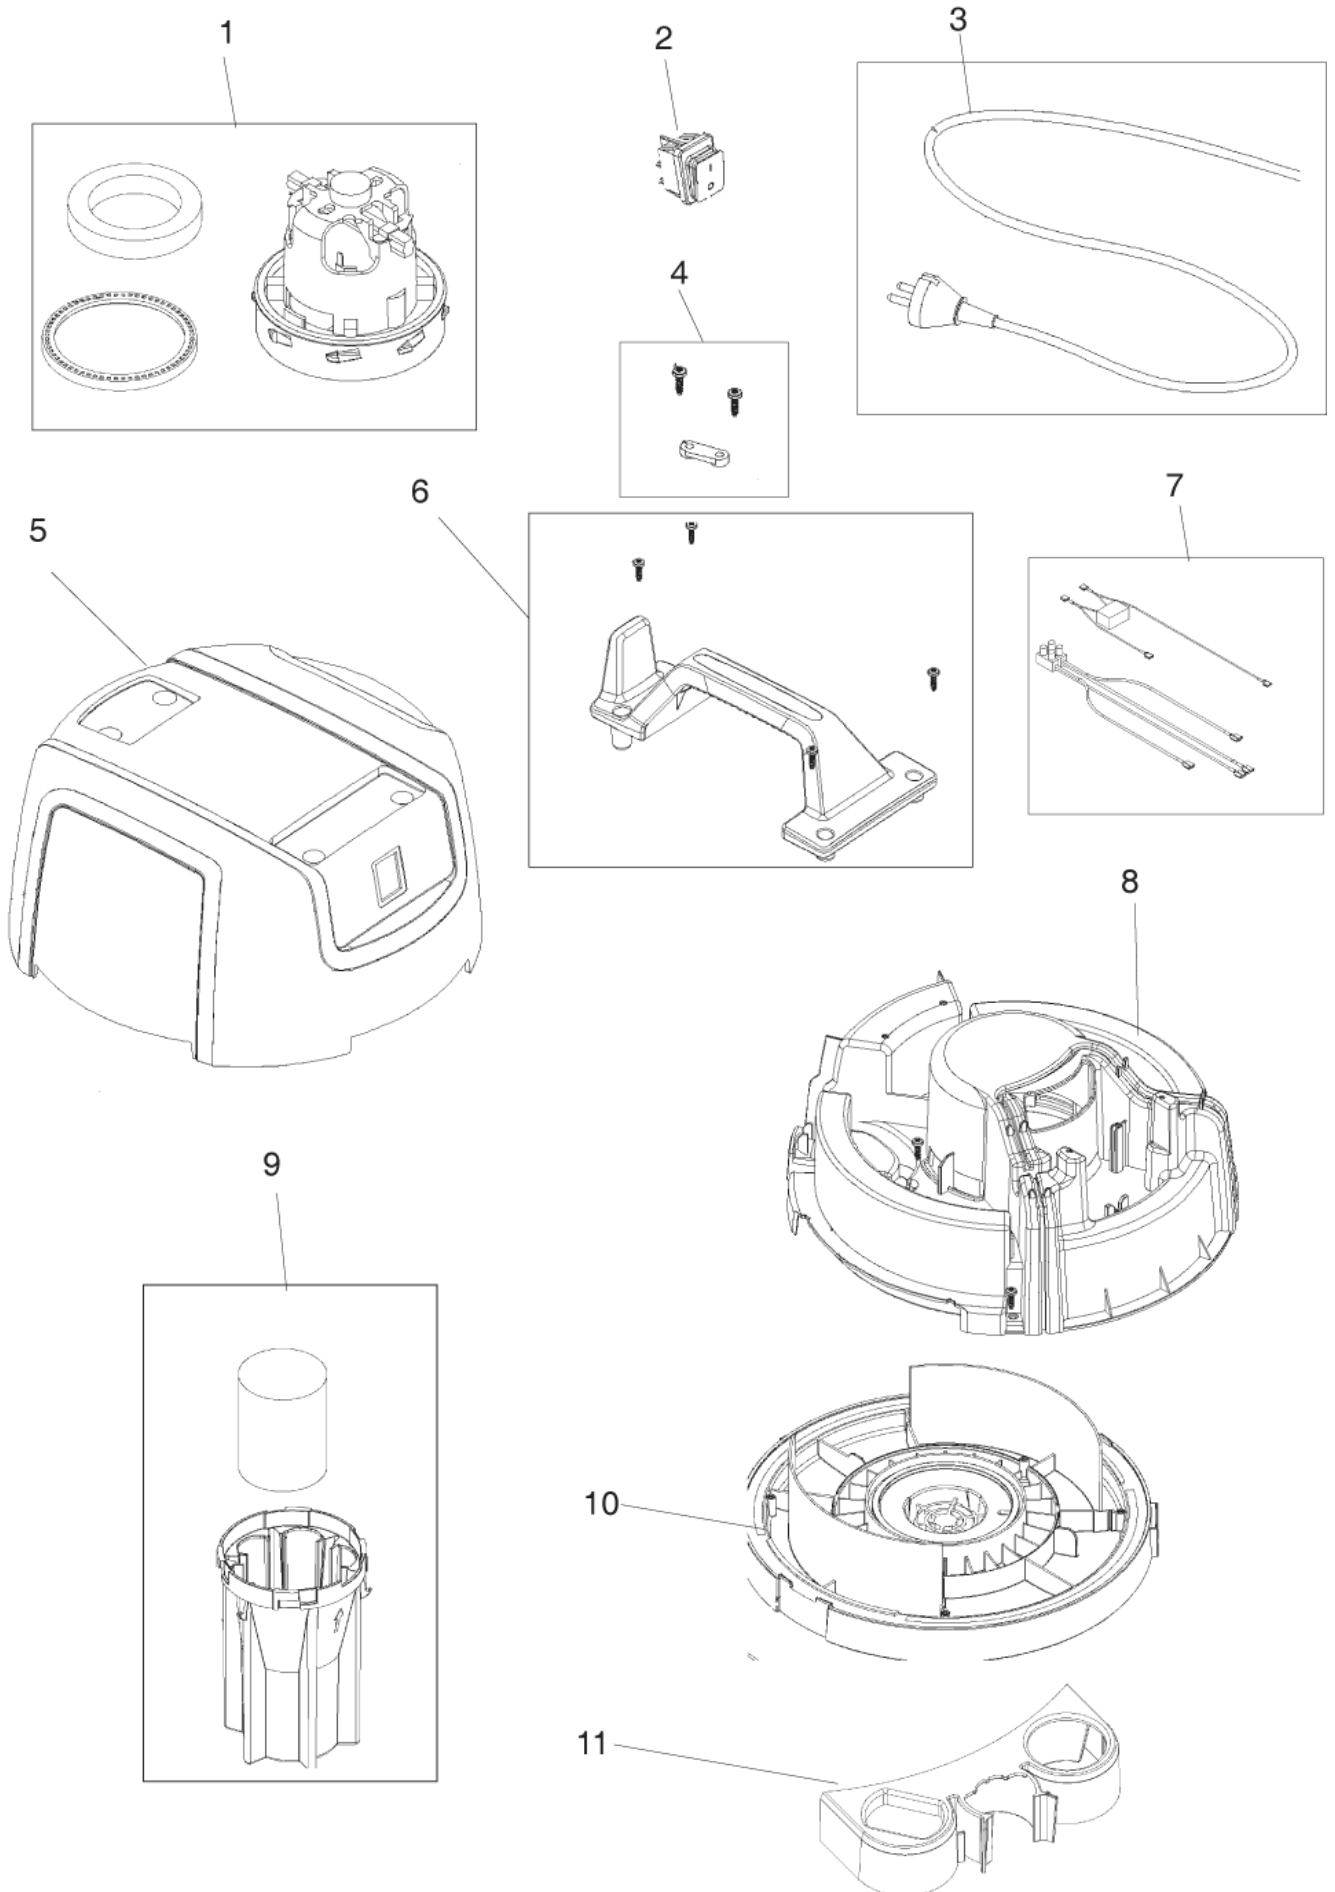

Motorabdeckung WD3

MAXXIWD 3, MAXXIWD 7

16-08-2011

ET-Liste-Nr.
MAXXIWD3702

3

Motorabdeckung WD3

MAXXI WD 3, MAXXI WD 7

16-08-2011

ET-Liste-Nr.
MAXXIWD3702

4

Pos	Artikelnr.	Me	Beschreibung		EAN
0	140 9583 010	1	CARTON GWD 335	box	7319519638
1	140 8689 500	1	Motor 220-240V f. GWD320/ 335/Maxxi	GASKETS INCL	7319519639
1	140 8689 510	1	Motor 100-120V f. GWD/ Maxxi	GASKETS INCL	7319519639
2	140 9537 500	1	Schalter 2pol.		7319519639
3	12003805	1	CORD SET JP CPL. L 15M		5715492003
3	12222501	1	Netzleitung Set 10 m EU		5715492008
3	12222503	1	CORD SET UK L 10M		5715492008
3	12222506	1	CORD SET AU/NZ L 10M		5715492008
4	140 6560 500	1	ANTI STRAIN CLIP	SCREWS INCL.	7319519640
5	140 8668 500	1	Abdeckung, schw arz	SCREWS INCL.	7319519646
6	140 8651 510	1	Griff kpl. f. MAXXI	SCREWS INCL.	7319519646
7	140 7042 500	1	Kabel, intern f. GWD		7319519640
8	140 8653 500	1	Motorabdeckung GWD320/335		7319519640
9	140 8680 500	1	Korb f. Schw immerventil		7319519640
10	140 8664 510	1	CHASSIS GWD 300-SERIES BLACK		7319519646
11	140 8698 510	1	Halterung f. Zubehör 32mm		7319519646