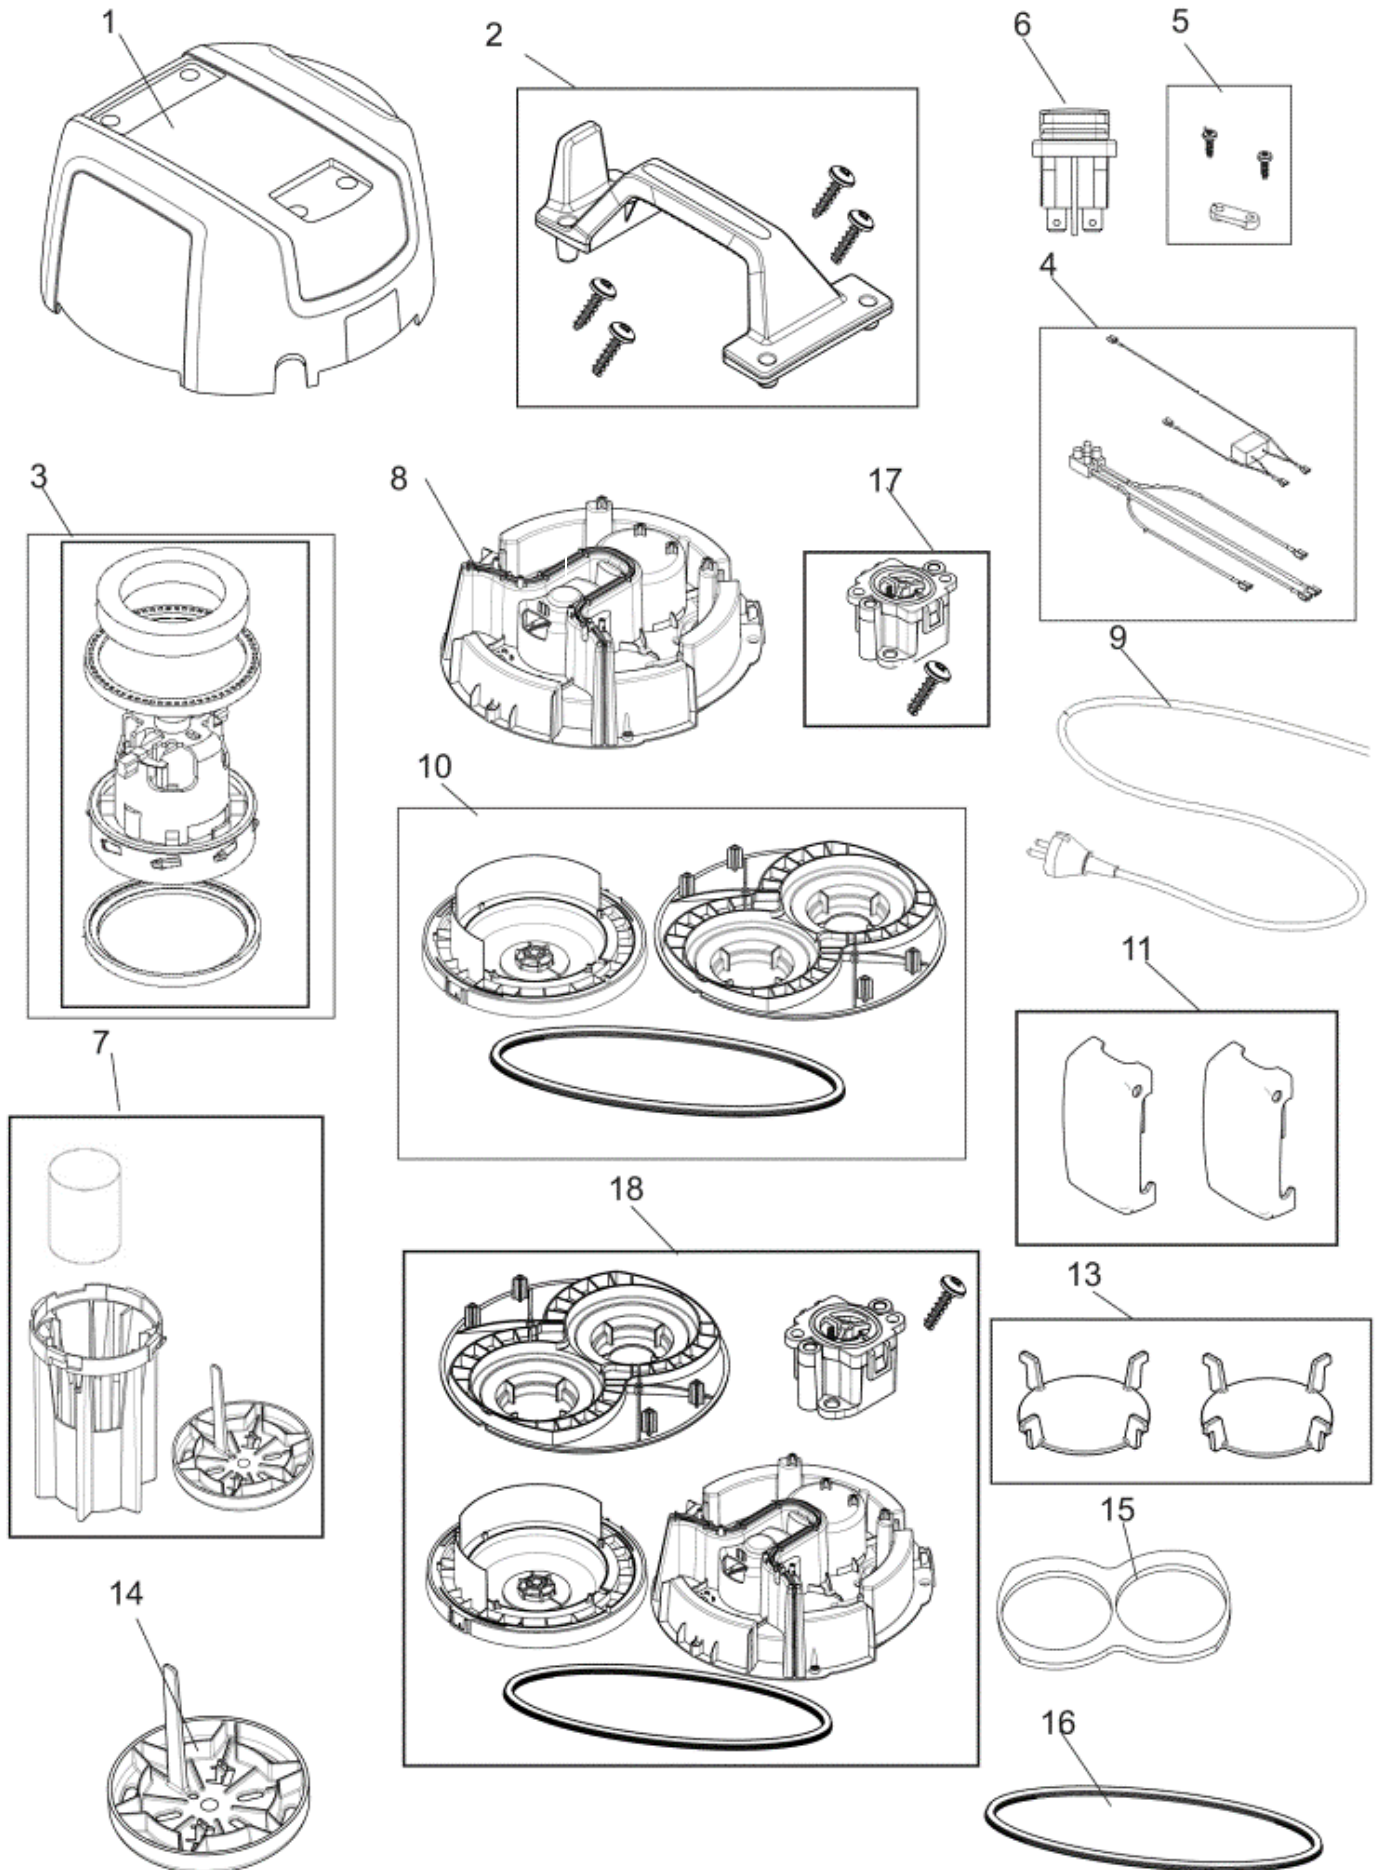

Motorabdeckung WD7 DUO

MAXXIWD 3, MAXXIWD 7

16-08-2011

ET-Liste-Nr.
MAXXIWD3706

7

Motorabdeckung WD7 DUO

MAXXI WD 3, MAXXI WD 7

16-08-2011

ET-Liste-Nr.
MAXXIWD3706

8

Pos	Artikelnr.	Me	Beschreibung		EAN
1	140 9530 500	1	Motorhaube f. GWD300 (2-Motor)	OUTLETS FOR 2 SWITCHES	7319519646
2	140 8651 510	1	Griff kpl. f. MAXXI		7319519646
3	140 8689 500	1	Motor 220-240V f. GWD320/ 335/Maxxi	GASKETS INCL	7319519639
3	140 8689 510	1	Motor 100-120V f. GWD/ Maxxi	GASKETS INCL	7319519639
4	140 7620 530	1	Störschutz		7319519640
5	140 6560 500	1	ANTI STRAIN CLIP	SCREWS INCL.	7319519640
6	140 9537 500	1	Schalter 2pol.		7319519639
7	140 8680 500	1	Korb f. Schw immerventil		7319519640
8	140 9523 500	1	Motorabdeckung f. 2 Motoren	2-MOTOR VERSION	7319519640
9	12003805	1	CORD SET JP CPL. L 15M		5715492003
9	12222501	1	Netzleitung Set 10 m EU		5715492008
9	12222503	1	CORD SET UK L 10M		5715492008
9	12222506	1	CORD SET AU/NZ L 10M		5715492008
10	140 9508 550	1	Chassis GWD/Maxxi	2 MOTOR VERSION, UL	7319519671
10	140 9508 560	1	CHASSIS GWD 350/375 1-MOTOR	2MOTOR VERSION	7319519671
11	140 8691 620	1	Verschlussklammer f. GWD/Maxxi		7319519646
13	140 9526 500	1	Ventilscheibe		7319519640
14	147 1119 500	1	Adapter f. Schw immerventil		7319519660
15	140 9529 500	1	Schalldämmung		7319519660
16	140 9509 500	1	Dichtung f. GWD 350/375		7319519665
17	147 1225 520	1	Saugventil kpl.	For 230-240V 1350 W Fan unit	7319519671
18	147 1448 550	1	CONVERSION KIT GWD 350/375	2-motor UL	7319519671
18	147 1448 570	1	CONVERSION KIT GWD 350/375	2-motor	7319519671

Since the vacuum safety valve (Part number 147 1225 520) was introduced, an old motor cover could no longer be fitted with a new chassis and vice versa. Therefore the conversion kit (Item number 18) Part number 147 1448 5x0 are introduced. The conversion kit contains all the necessary parts to rebuild the motor tops to the new design. After this modification the machine will be according to the new updated specs with safety valve and can be fitted with separately spare parts.

In other words, this modification needs only to be performed once.

Machines that are older than serial no.; 0803 067937 needs this modification to be able to fit a new part included in these kits.

Machines with serial no. larger than 0803 067937 could be fitted with each part separately.