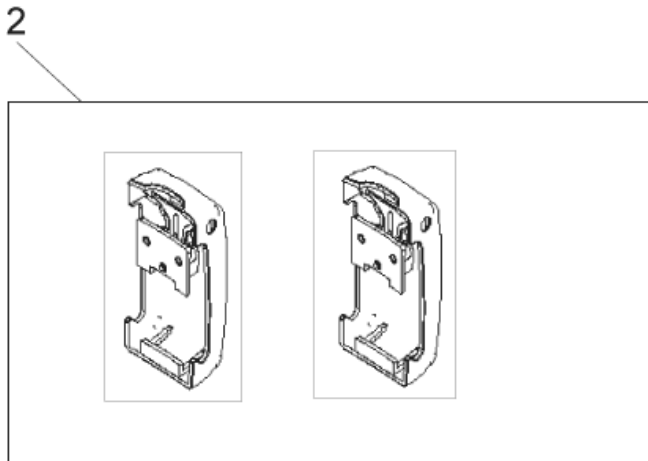

Behälter WD3

MAXXIWD 3, MAXXIWD 7

16-08-2011

ET-Liste-Nr.
MAXXIWD3708

9

Behälter WD3

MAXXI WD 3, MAXXI WD 7

16-08-2011

ET-Liste-Nr.
MAXXIWD3708

10

Pos	Artikelnr.	Me	Beschreibung	EAN
1	147 0715 500	1	Kesselanschluß Maxxi/WD	7319519647
2	140 8691 520	1	LATCH CPL. CONTAINER MOUNTED	7319519648
3	140 8672 530	1	CONTAINER 35L BLUE ALTO SCREWS INCL.	7319519647