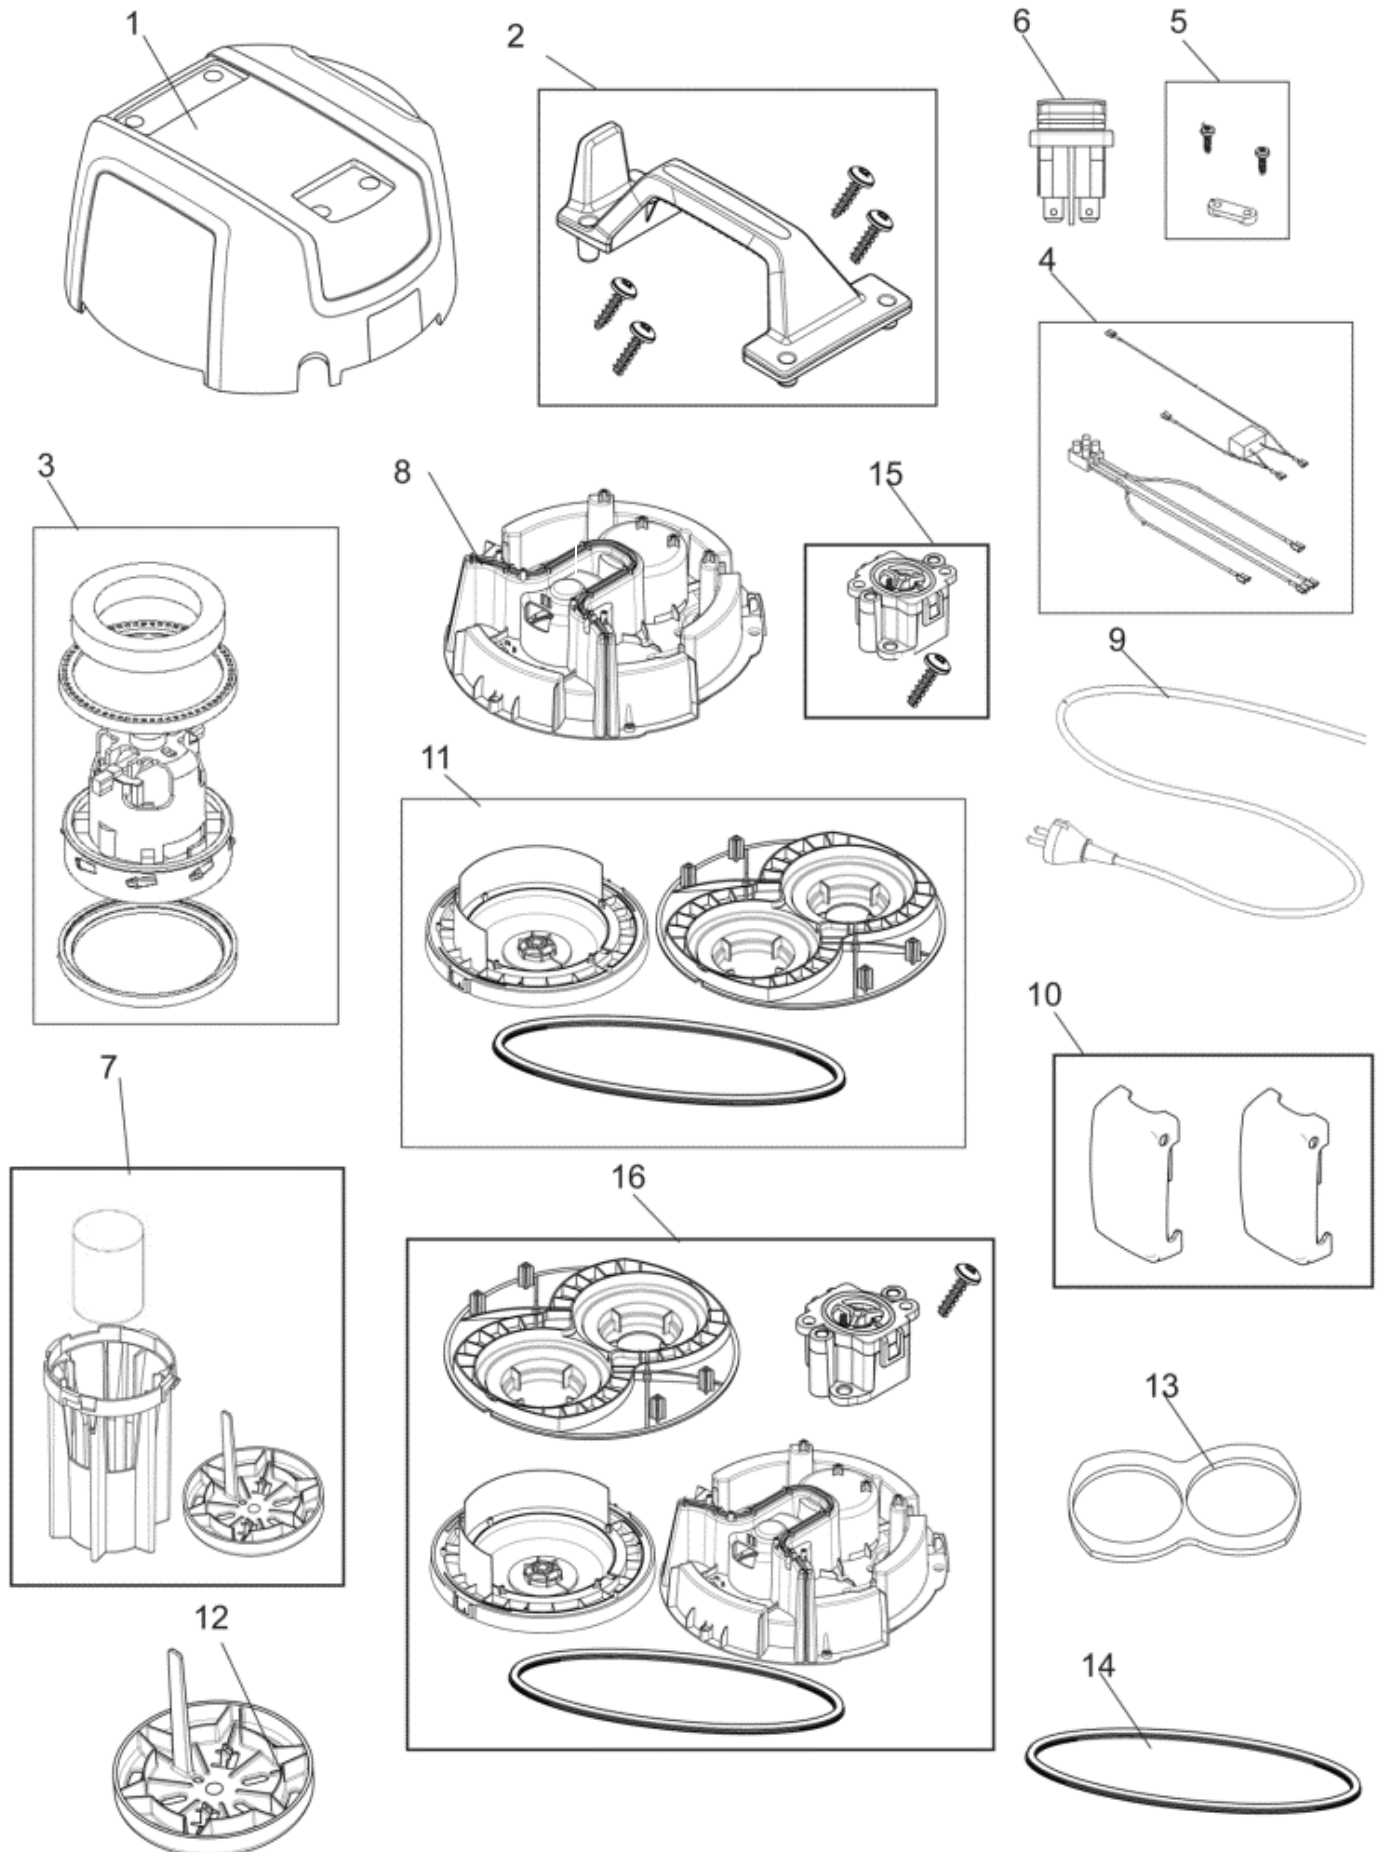

Motorabdeckung WD7

MAXXIWD 3, MAXXIWD 7

16-08-2011

ET-Liste-Nr.
MAXXIWD3704

5

Motorabdeckung WD7

MAXXI WD 3, MAXXI WD 7

16-08-2011

ET-Liste-Nr.
MAXXIWD3704

6

Pos	Artikelnr.	Me	Beschreibung		EAN
1	140 9532 500	1	Motorkappe	OEM - Alto version	7319519646
2	140 8651 510	1	Griff kpl. f. MAXXI	OEM - Alto version SCREWS INCL	7319519646
3	140 8689 500	1	Motor 220-240V f. GWD320/ 335/Maxxi		7319519639
3	140 8689 510	1	Motor 100-120V f. GWD/ Maxxi		7319519639
4	140 7620 500	1	SUPPRESSOR EU/UK/AU/NZ		7319519640
8	140 9523 500	1	Motorabdeckung f. 2 Motoren		7319519640
9	12003805	1	CORD SET JP CPL. L 15M		5715492003
9	12222501	1	Netzleitung Set 10 m EU		5715492008
9	12222506	1	CORD SET AU/NZ L 10M		5715492008
10	140 8691 620	1	Verschlussklammer f. GWD/Maxxi	TOP MOUNTED LATCHES	7319519646
11	140 9508 510	1	Gehäuse (f. 2 Motoren)	SEALING INCL.	7319519640
11	140 9508 560	1	CHASSIS GWD 350/375 1-MOTOR	1-motor Black	7319519671
13	140 9529 500	1	Schalldämmung		7319519660
14	140 9509 500	1	Dichtung f. GWD 350/375		7319519665
15	147 1225 520	1	Saugventil kpl.	For 1350W Motor	7319519671
16	147 1448 540	1	CONVERSION KIT GWD 350/375	1 MOTOR VERSION, UL	7319519671
16	147 1448 560	1	CONVERSION KIT GWD 350/375	1 MOTOR VERSION	7319519671
9	12222503	1	CORD SET UK L 10M		5715492008

Since the vacuum safety valve (Part number 147 1225 520) was introduced, an old motor cover could no longer be fitted with a new chassis and vice versa. Therefore the conversion kit (Item number 16) Part number 147 1448 5x0 are introduced. The conversion kit contains all the necessary parts to rebuild the motor tops to the new design. After this modification the machine will be according to the new updated specs with safety valve and can be fitted with separately spare parts.

In other words, this modification needs only to be performed once.

Machines that are older than serial no.; 0803 067937 needs this modification to be able to fit a new part included in these kits.

Machines with serial no. larger than 0803 067937 could be fitted with each part separately.