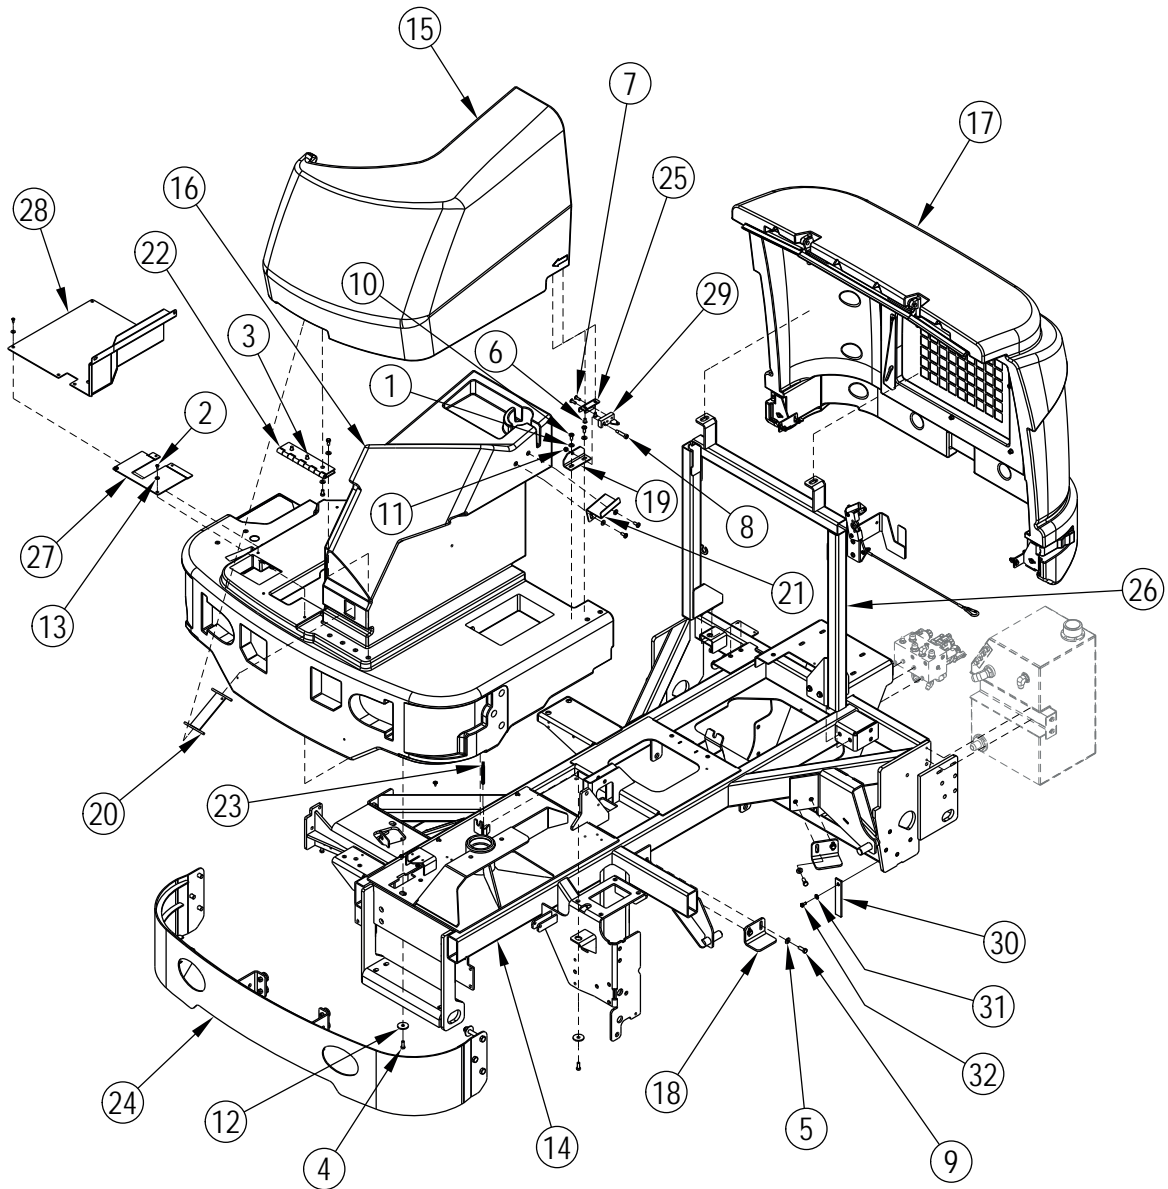

Pos.	Artikel-Nr.	Menge	Variante	Notes
1	56001939	11	Flachdichtung 5/16	
2	56001993	8	SCR PAN HD PHIL 10-24X.50	
3	56002035	7	002721X HD 5/16-18X.62	
4	56002037	3	SCR HEX 5/16-18 X .88	
5	56002063	4	"U-Scheibe 3/8""	
6	56002145	2	Schraube 1/4 20x .50	
7	56002507	2	SCR PAN PHIL 1/4-20 X .75	
8	56002624	1	Bolzen SHD.38X1.25X5/16-18	
9	56002663	4	SCR HEX HD 3/8-16x1.00	
10	56002793	4	Schraube PAN PHIL 5/16-18	
11	56002826	1	NUT HEX NYLOC THIN 5/16-1	
12	56009242	3	WSH FLT .406X1.50X.125	
13	56009267	8	WSH FLT .202 X .562 X .040	
14		1	Chassis weldment	
15	56110416	1	HOOD FRONT	[1]
15	56111654	1	HOOD ASSY PROPANE EURO	[2]
16	56110421	1	FLOOR TANK FRONT	
17	56110442	1	COVER ASSEMBLY REAR	
18	56511149	2	BRACKET TANK STOP	
19	56110640	1	PLATE PIN SUPPORT	
20	56110644	1	HOOD STRAP WELDMENT	
21	56110724	1	SUPPORT PROPANE COVER	
22	56110726	1	HINGE COVER	
23	56110734	1	TRIM-SEAL	
24	56110900	1	HEAVY BUMPER ASSY	
25	56110909	1	PLATE LATCH MOUNT	
26	56111128	1	COVER SUPPORT ASSY	
27	56111944	1	FLOOR PLATE WELDT	
28	56111945	1	FLOOR WELDT	
29	56413802	1	Verschluss	
30	56109633	1	STRAP STATIC 6	
31	56002098	1	Scheibe	
32	56009250	1	SCR HEX THD FORM 1/4-20X.62	

Part Notes:

1. [1] - Diesel models only
   [2] - LPG model only