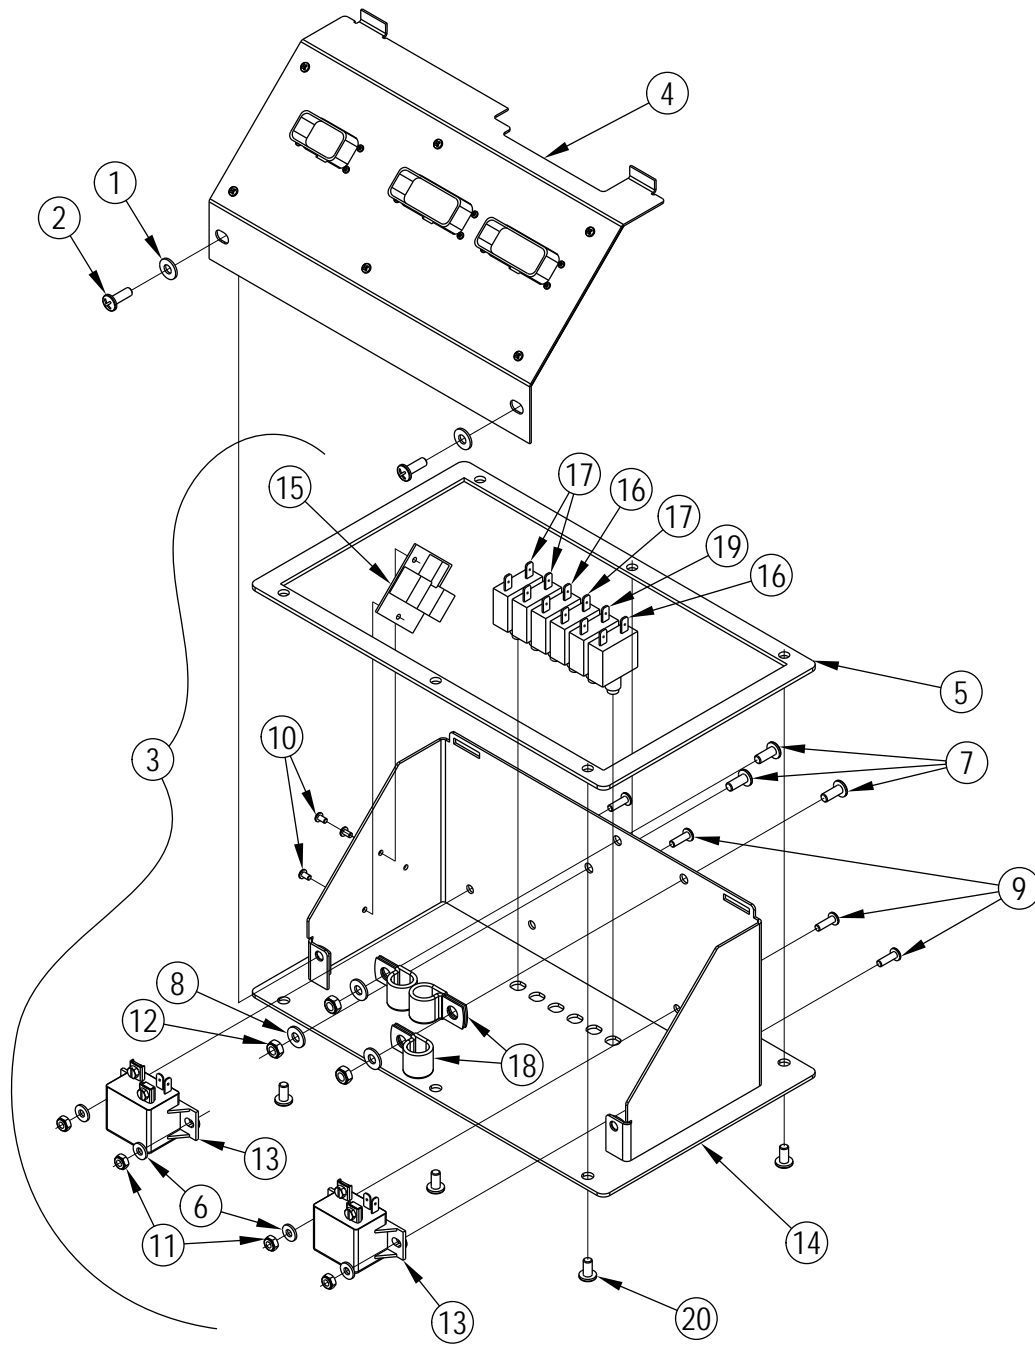

## Part Notes:

- [1] - (Diesel only) (items 1-5)  
 [2] - for 56303553

Pos.	Artikel-Nr.	Menge	Variante	Notes
	56381122	1	CONTROL BOARD BOX ASSY	[1]
	56381109	1	DIESEL CONTROL BOARD BOX ASSY	[2]
1	56002098	2	Scheibe	
2	56002507	2	SCR PAN PHIL 1/4-20 X .75	
3	56110517	1	Kontrol Board Relay Assy	[3]
3	56111162	1	Kontrol Board Relay set	[4]
4	56381126	1	Hauptplatine	
5	56110523	1	GASKET CONTROL BOX	
6	56001954	2	WSH FLT SAE 10	
7	56002066	3	Schraube	
8	56002098	3	Scheibe	
9	56002124	2	Schraube10-24 X .62 PNH PH.	
10	56001904	3	SCR PAN HD PHIL 6-32x	
11	56002832	2	6-Kt Mutter Nylon	
12	56002840	3	Nut 1/4 20	
13	56110423	1	RELAY SPST 12V 75A	
14	56111955	1	CONTROL BOARD WELDT	
15	56110530	1	RELAY PCB ASSY	
16	56413407	2	Sicherung 15A	
17	56413822	3	CIRCUIT BREAKER 20 AMP	
18	56419120	3	CLAMP HOSE SUPPORT 56E00616	
19	56507644	1	CIRCUIT BREAKER 10 AMP	
20	56009062	6	Schraube	