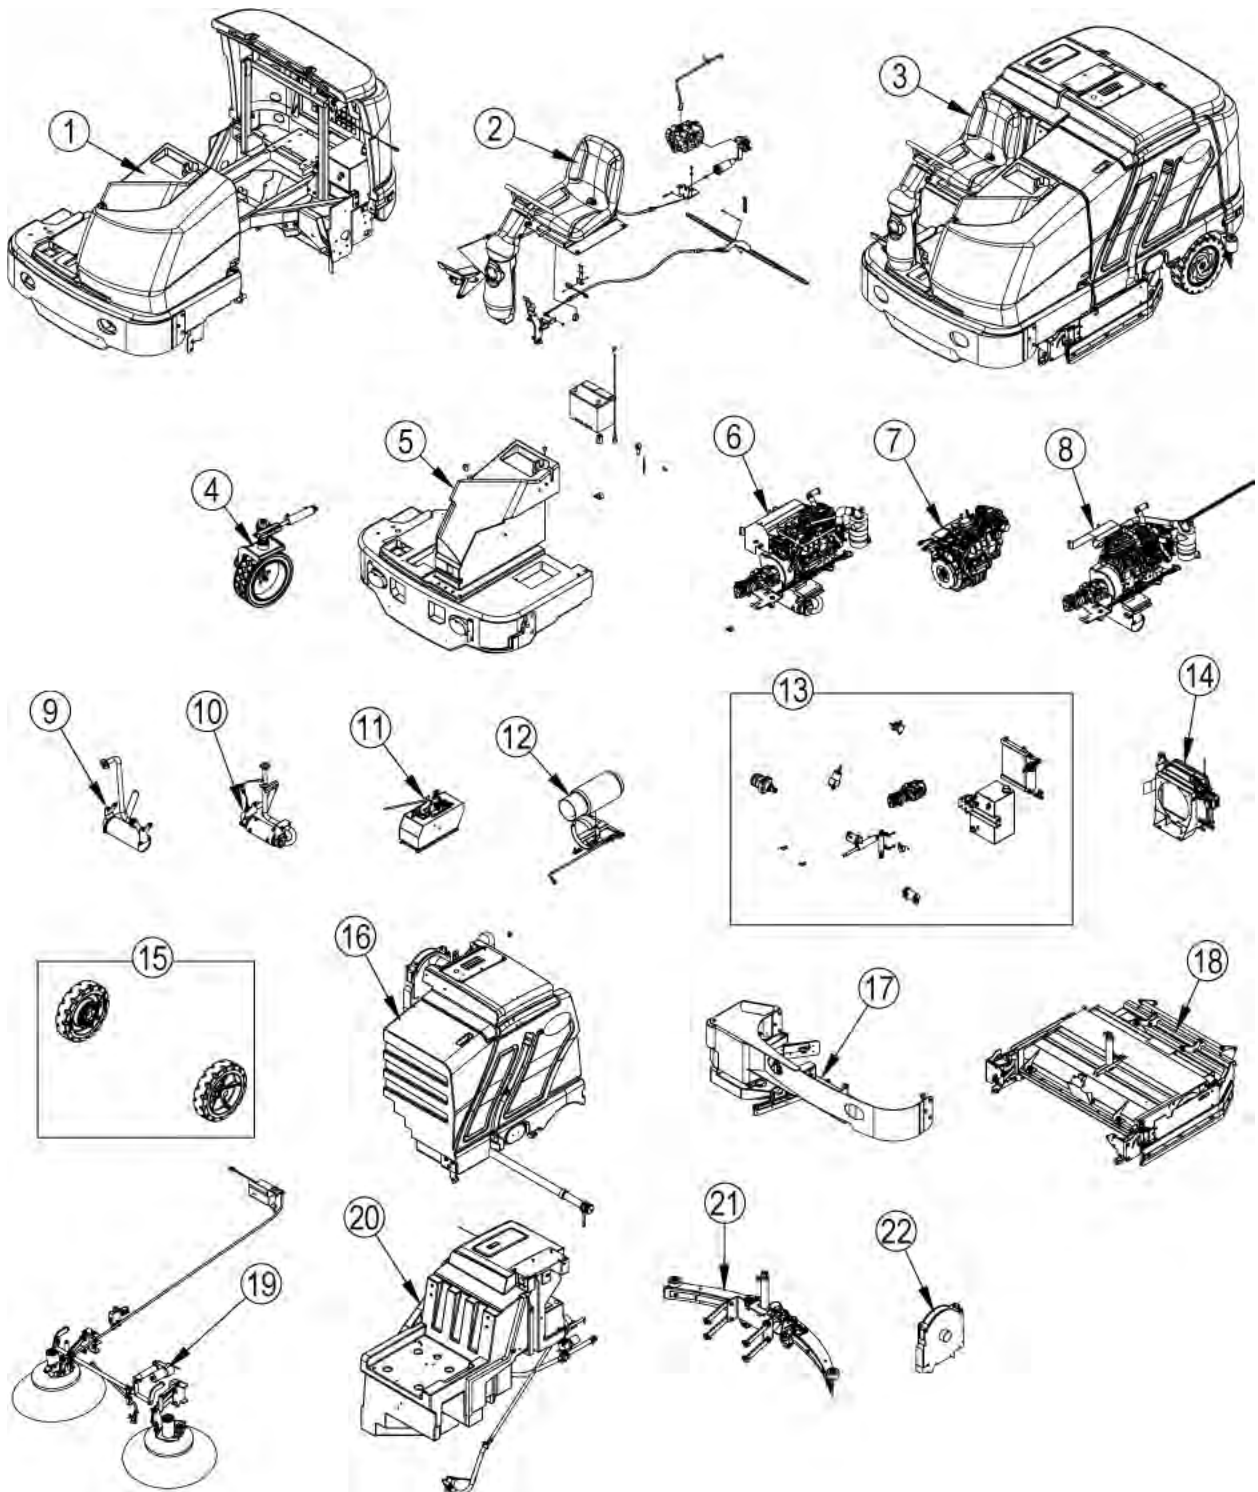

# TABLE OF CONTENTS

---

SQUEEGEE ASSY .....	100
SQUEEGEE MOUNT ASSY .....	102
VAC FAN ASSY .....	104
LADDER DIAGRAM - LPG .....	106
LADDER DIAGRAM - DIESEL .....	109
BRUSH SELECTOR GUIDE-CYLINDRICAL .....	112
BRUSH SELECTOR GUIDE-DISK (RIGHT SCRUB) .....	114
OPTIONAL KITS & ACCESSORIES .....	116
BACK-UP ALARM KIT .....	118
DEBRIS TRAY KIT .....	120
WARNING BEACON KIT .....	122
56110300 - Overhead Guard Kit .....	124
56110607 - Strainer Kit .....	126
56384523 - HOSE-LP KIT .....	128
56110733 - SEAT BELT KIT .....	130
56111298 - Underhood Light Kit .....	132
56111317 - Brake / Signal Light Kit .....	134
56111346 - Wash Hose Kit .....	136
56111535 - Deluxe Seat Kit .....	138
56111733 - Horn Switch Kit .....	140
56111848 - ROLLER BUMPER KIT .....	142
56111873 - FOOT GUARD KIT .....	144
56305519 - Back-up Alarm Kit .....	146
56383993 - SKIRT STOP KIT .....	148
56384523 - HOSE-LP KIT .....	150