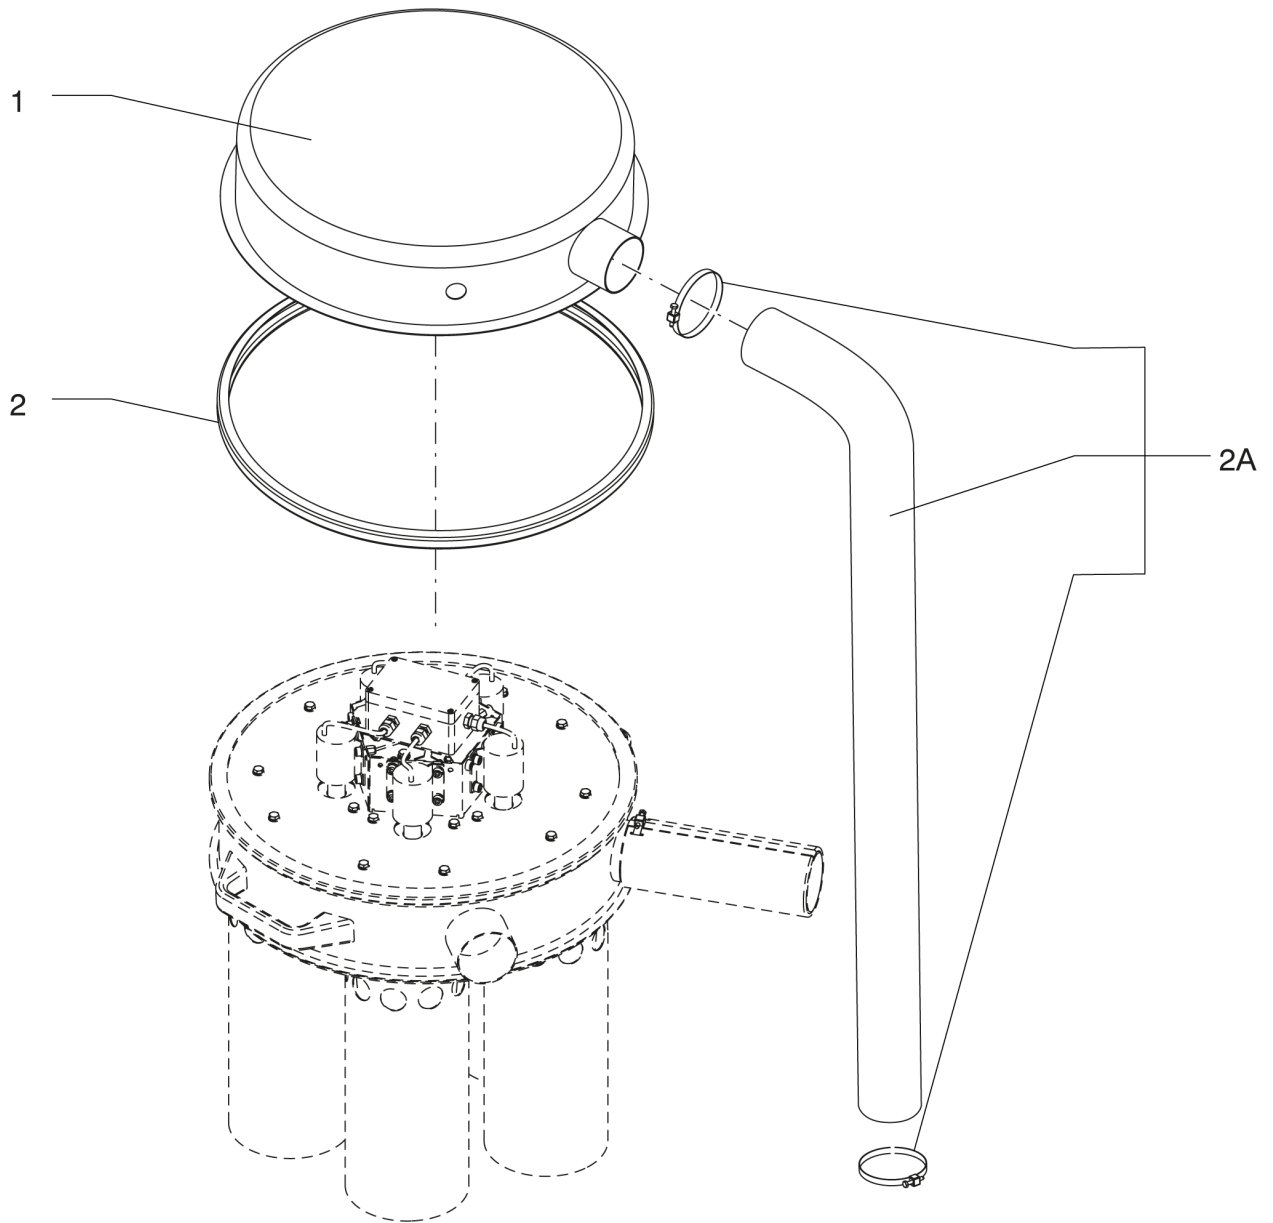

Pos.	Artikel-Nr.	Menge	Variante	Notes
1	4081200515	1	COVER D460 KIT EXT. R7001 RIC.4081200514	[1]
2	Z8 36191	1	Spannring	
1A	4089101041	1	KIT HOSE SUCTION CARTRIDGES	

Part Notes:

[1] - CONTACT PM IN ZOCCA