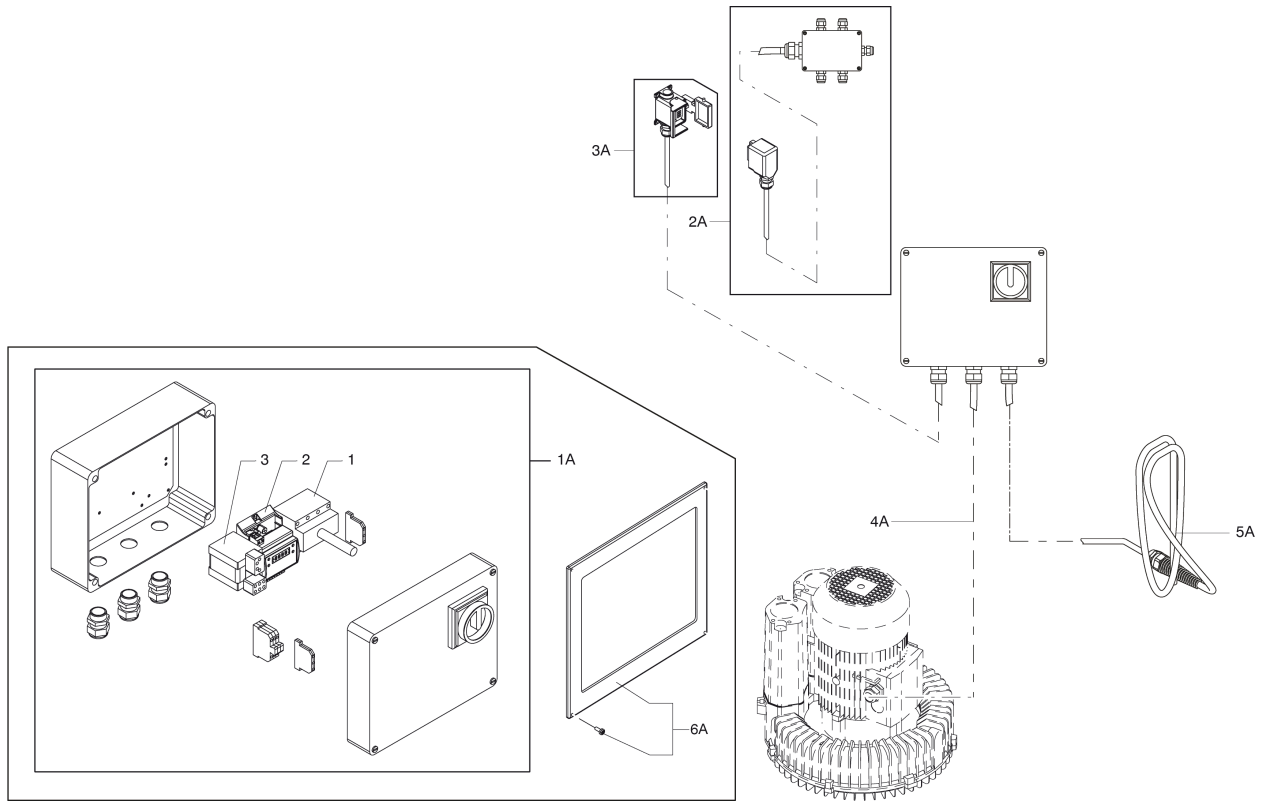

Pos.	Artikel-Nr.	Menge	Variante	Notes
1	Z8 39680	1	Motorschutzschalter 6-10	
2	4083901505	1	TIMER NFINICLEAN 5 OUT 230VDC	
3	Z58 39702	1	TRANSFORMER 100VA 400/230Label	
1A	4084101199	1	E.B. KW4 INFINICLEAN 5 ELET.	
2A	4089100302	1	SOLENOIDS ELECTRICAL KIT	[1]
3A	4089100303	1	SOLENOIDS/E.B. CONNECTION KIT	[1]
4A	40000876	1	Motorkabel	
5A	40000978	1	POWER CABLE KIT 16A PLUG	
6A	4089100304	1	CARTER KIT	[1]

Part Notes:

[1] - CONTACT PM IN ZOCCA