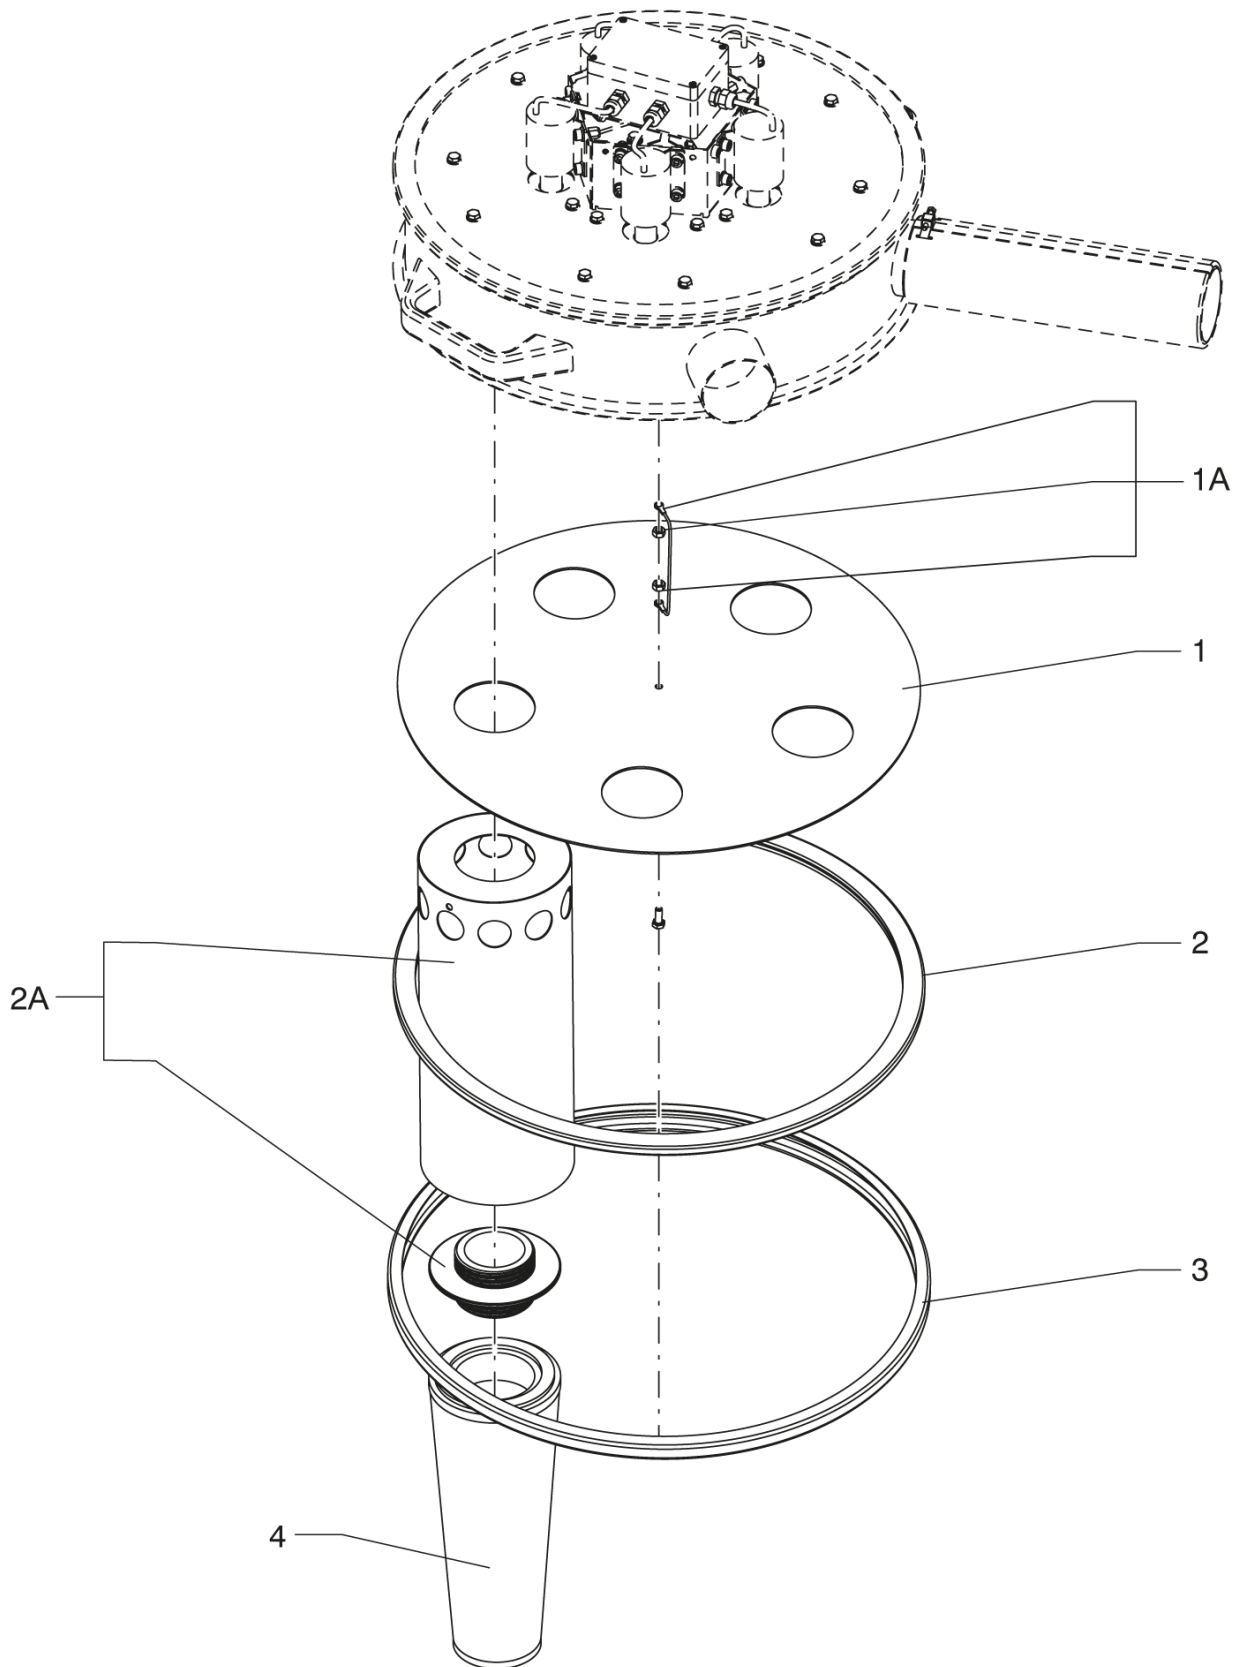

Pos.	Artikel-Nr.	Menge	Variante	Notes
1	4081500217	1	PLATE SUPPORT FOR 5 CARTRIDGE D.460	
2	Z8 17026	1	Dichtung ¥ 460	
3	Z8 36191	1	SpannringLabel	
4	4081701020	1	Filterpatrone D120X300	
1A	40000877	1	GROUND CABLE KIT	[1]
2A	4089100299	1	CARTRIDGE SUPPORT KIT	

Part Notes:

[1] - CONTACT PM IN ZOCCA