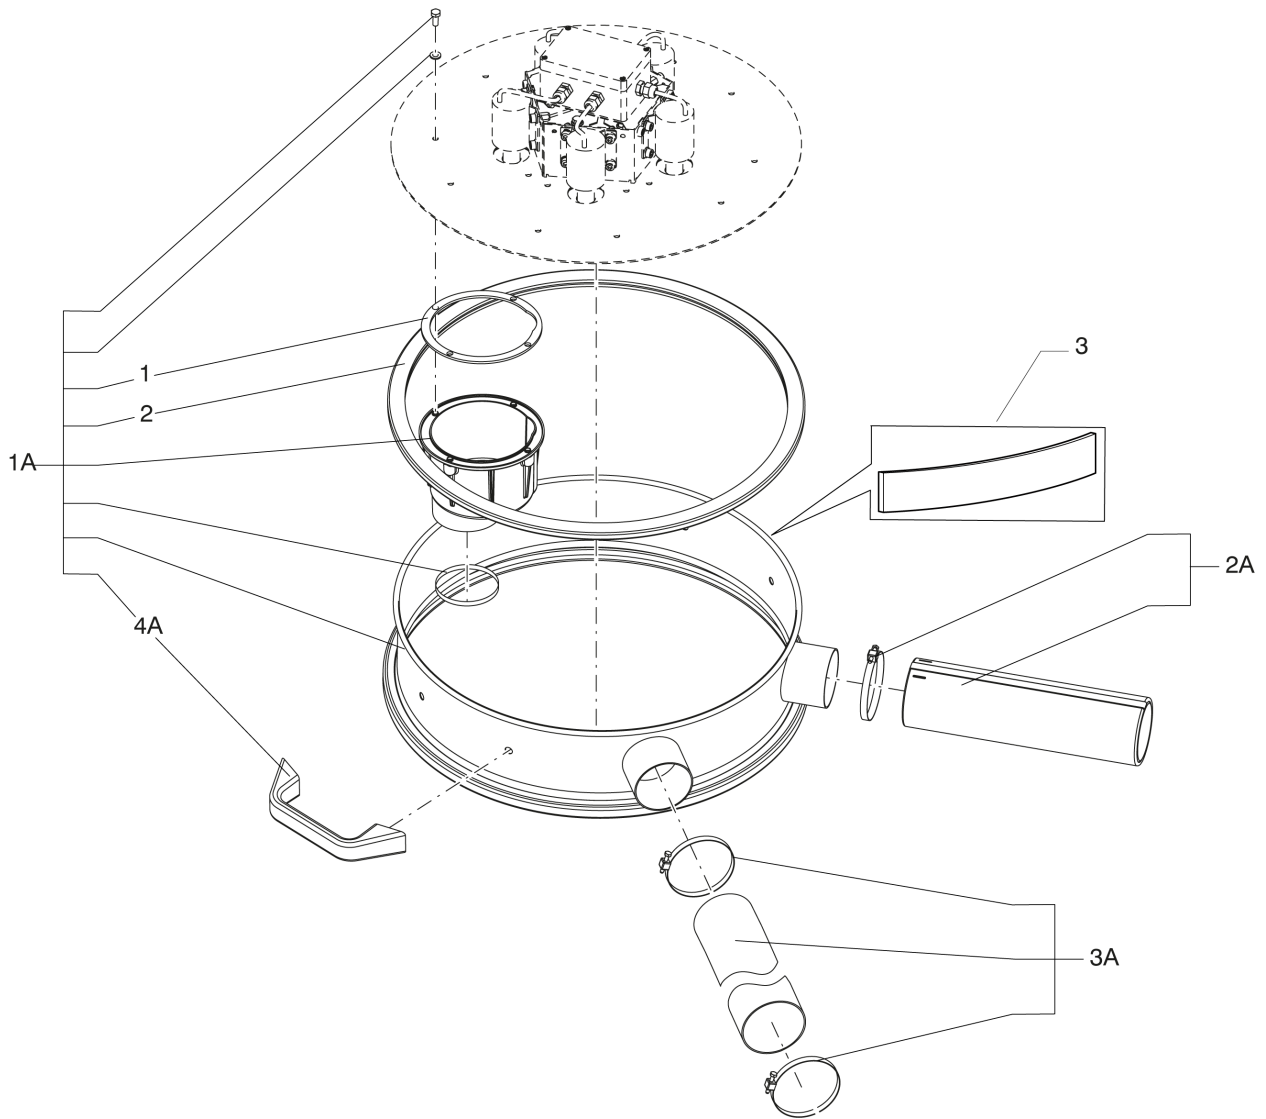

## Part Notes:

[1] - CONTACT PM ZOCCA

---

<b>Pos.</b>	<b>Artikel-Nr.</b>	<b>Menge</b>	<b>Variante</b>	<b>Notes</b>
1A	4089100294	1	SOLENOID KIT	
2A	4089100295	1	SOLENOID OPEN/CLOSED KIT	
3A	4089100296	1	SOLENOIDS SUPPORT KIT	