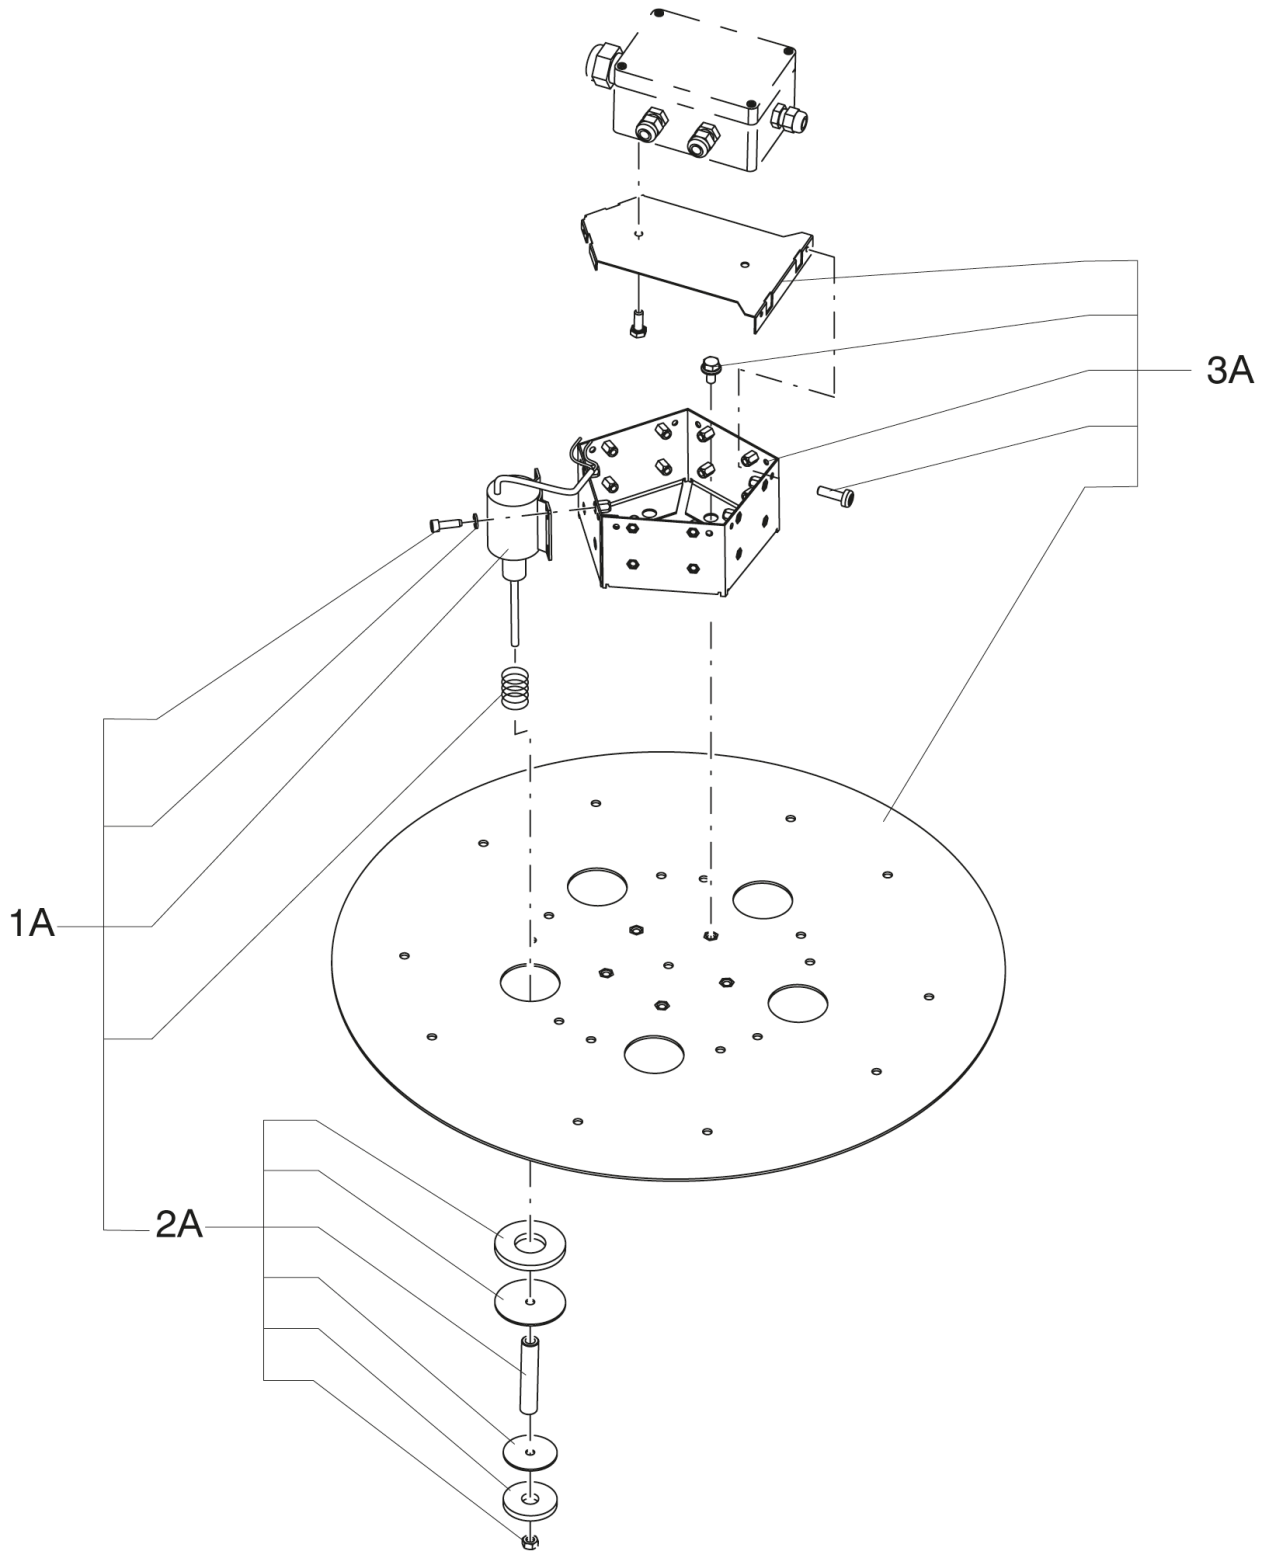

Pos.	Artikel-Nr.	Menge	Variante	Notes
1A	4089100294	1	SOLENOID KIT	
2A	4089100295	1	SOLENOID OPEN/CLOSED KIT	
3A	4089100296	1	SOLENOIDS SUPPORT KIT