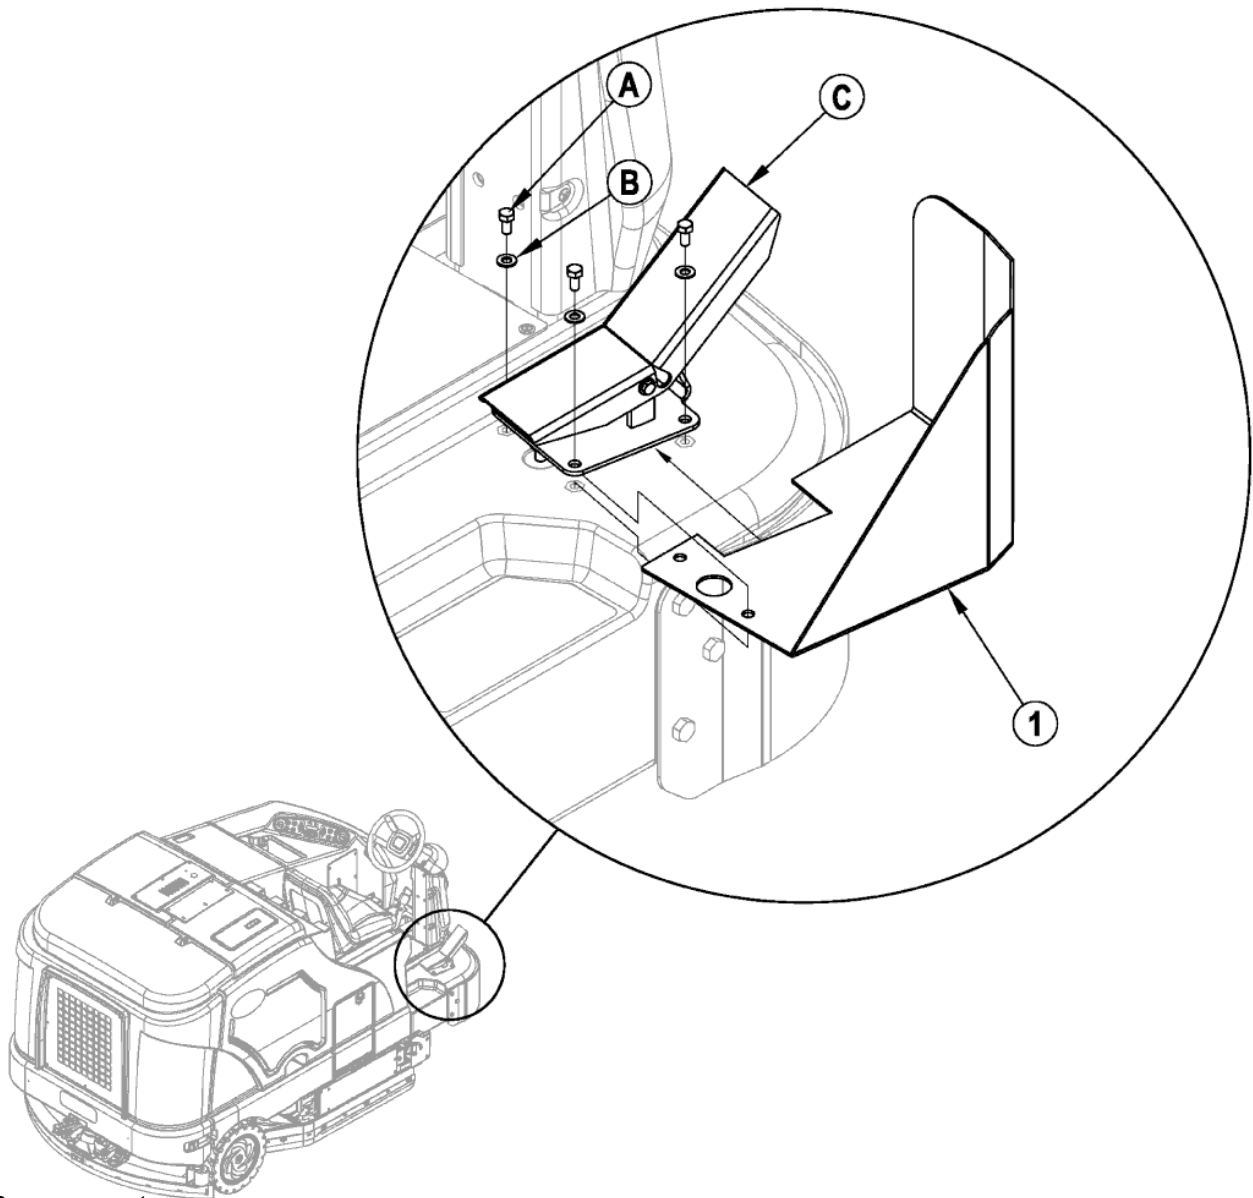

Pos.	Artikel-Nr.	Menge	Variante	Notes
	56111848	1	Anfahrerschutzroller-Set	
1	56002680	1	Schraube 1/2 13 x 2.75	
2	56002954	2	Schraube 1/2-13x1	
3	56002961	1	SCR HEX 1/2 13 X 4.00	[1]
4	56003266	2	Sicherungsring	
5	56009018	3	SCHRAUBE 1/4-20X3/4 HP5	
6	56090002	1	INSTRUCTION SHEET	[2]
7	56111847	1	ROLLER BRACKET WELDT	
8	56409335	1	BUMPER ROLLER	
9	56409336	1	PIN	

Part Notes:

- [1] - GUARANTEE DATE EXPIRED
- [2] - SEE MI-SP-007

Resource notes:

DISCONNECT BATTERY BEFORE SERVICING. 1 Remove the (3) Screws (A) and Washers (B) and lift the Foot Pedal Assembly (C) up enough to slide the Foot Guard (1) under it. 2 Reinstall the (3) Screws (A) and Washers (B).