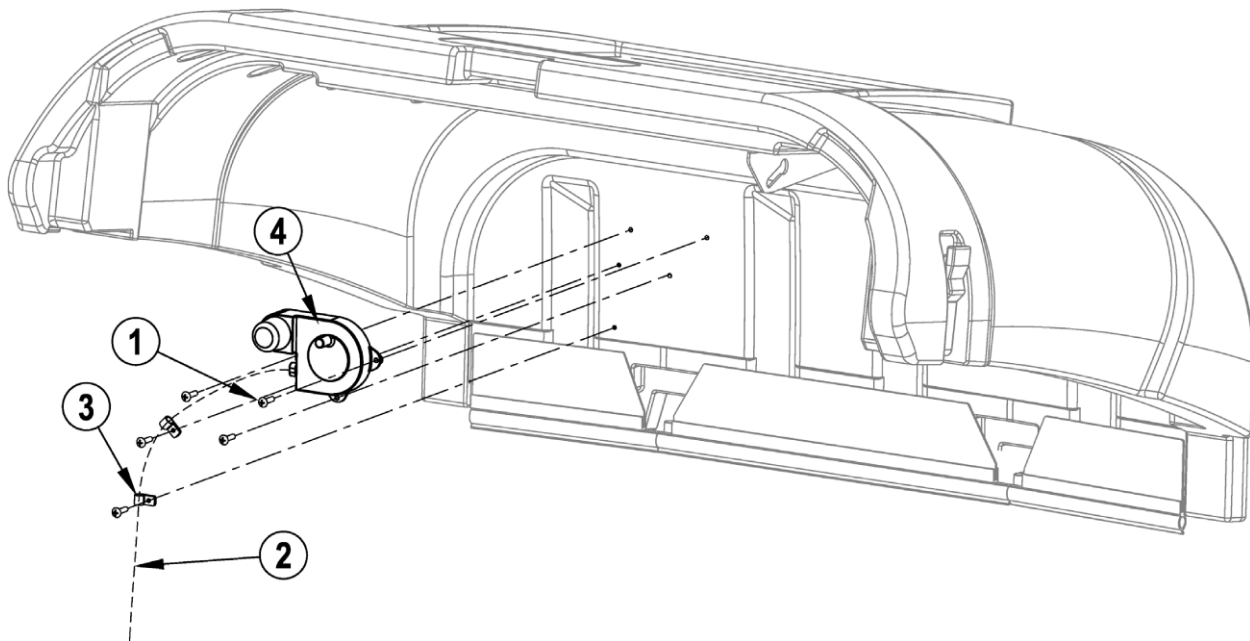

56110733 - SEAT BELT KIT

SC8000 1300 D NIL

2015.05.19

2017.08.14

Pos.	Artikel-Nr.	Menge	Variante	Notes
00	56110733	1	Sicherheitsgurt	[1]
01	56001862	4	SCR HEX HD 5/16-18 X .50	
02	56002063	4	"U-Scheibe 3/8""	
03	56002271	2	Schraube HEX HD 3/8-16x.8	
04	56002841	2	NUT HEX NYL LOC-THIN 3/8	
05	56109301	1	BELT SEAT 60	
06	56111284	1	BRACKET SEAT BELT RIGHT	[2]
07	56111285	1	BRACKET SEAT BELT LEFT	[2]

Part Notes:

- [1] - EXPIRED USE 56383455
- [2] - EXPIRED NO REPLACEMENT