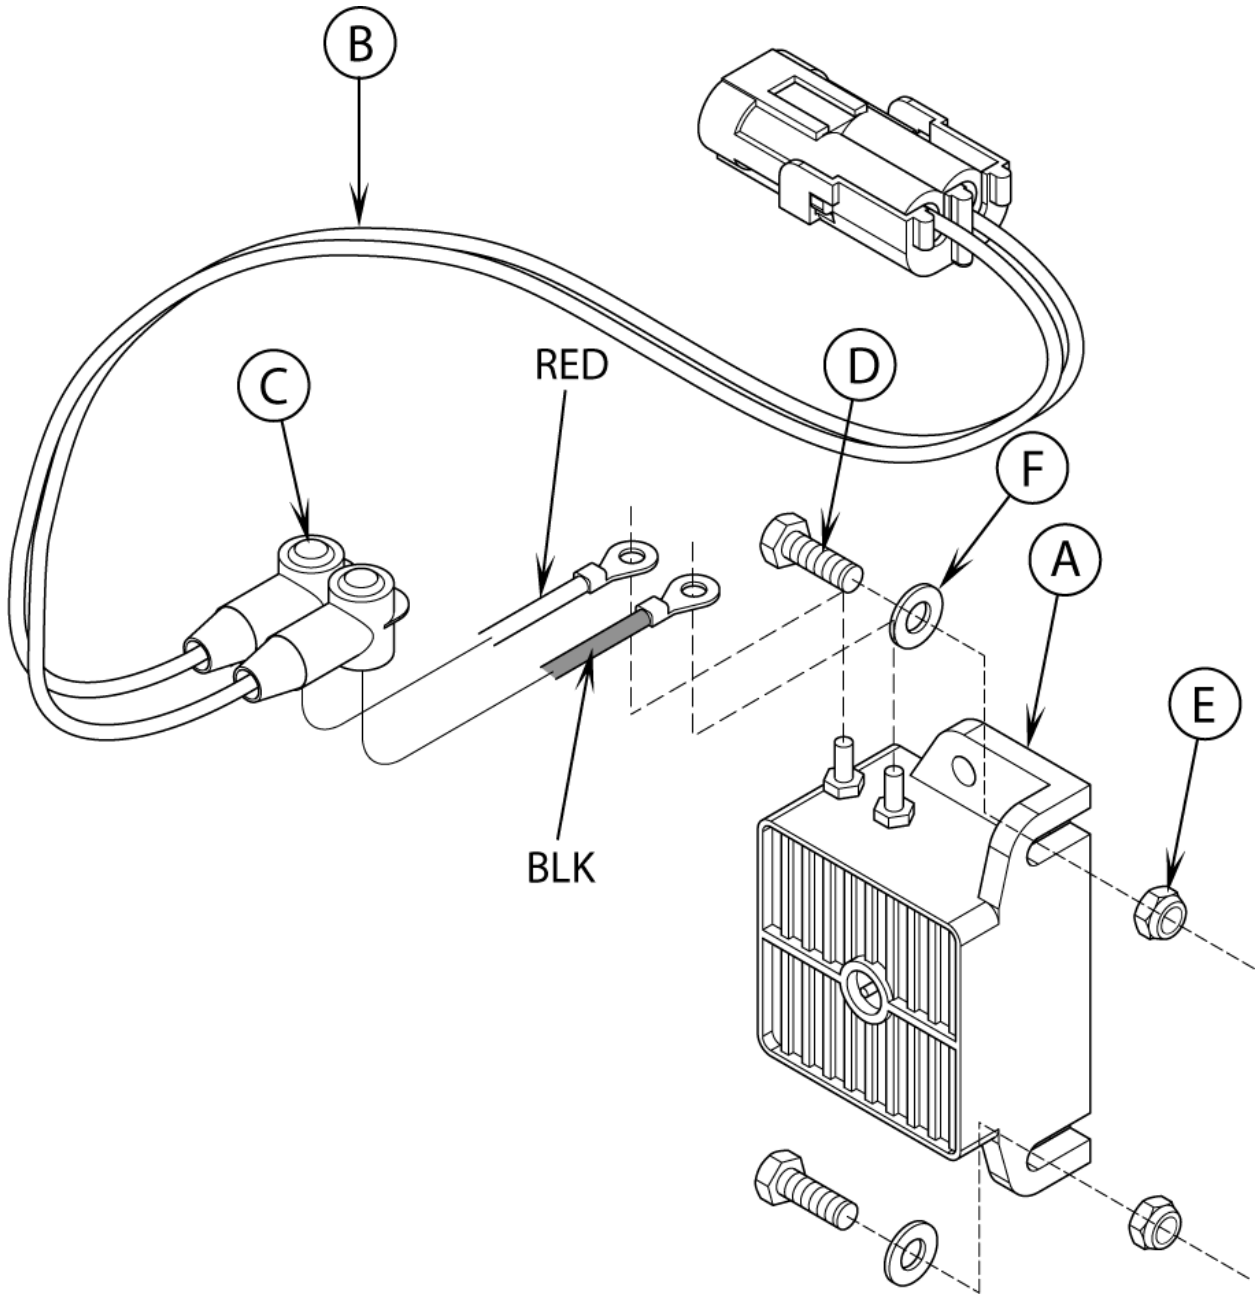

Pos.	Artikel-Nr.	Menge	Variante	Notes
	56305519	1	Rückfahralarm	
0A	56409232	1	Fahrerschutzdach	
0B	56409495	1	Anschlußkabel	
0C	56409538	2	Isolator	
0D	56009018	2	SCHRAUBE 1/4-20X3/4 HP5	
0E	56002708	2	Stopmutter 1/4-20	
0F	56002098	2	Scheibe