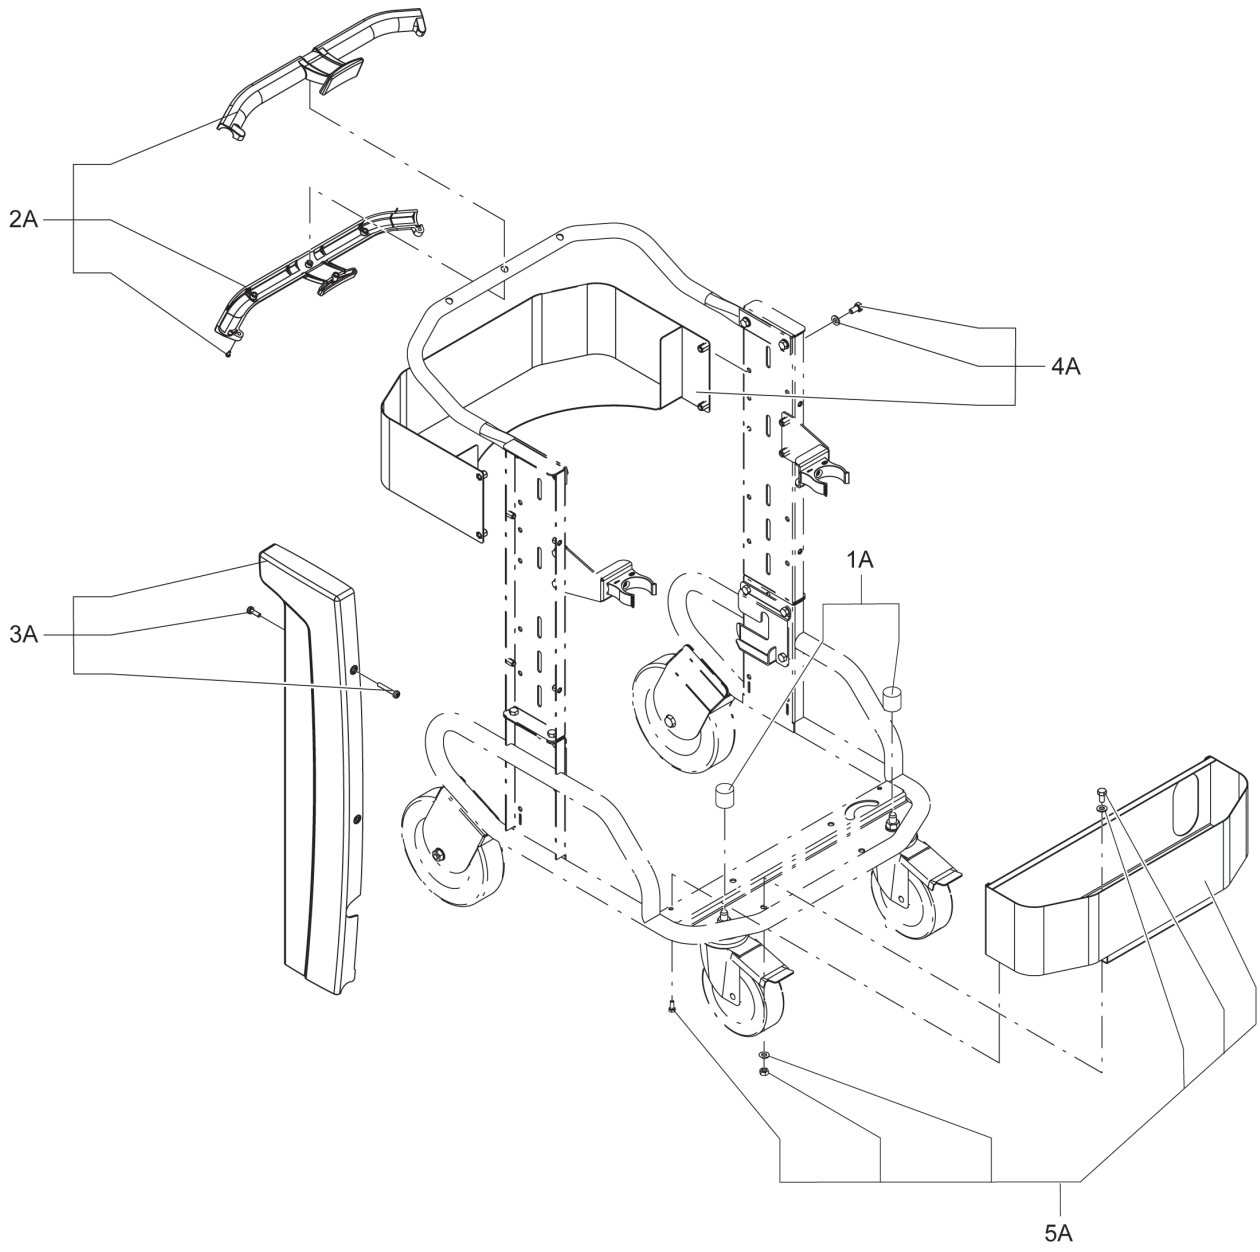

PARTS LIST

2020.11.18

TABLE OF CONTENTS

| | |
|--------------------------------------|----|
| L142 - 1 - CAR | 1 |
| L142 - 2 - CAR | 3 |
| L142 - 3 - CONTAINER UNIT | 5 |
| L142 - 4 - CONTAINER UNIT | 7 |
| L142 - 5 - FILTER GROUP | 9 |
| L142 - 6 - ABSOLUT FILTER | 11 |
| L142 - 7 - SUCTION UNIT | 13 |
| L142 - 8 - CYCLON KIT | 15 |
| L142 - 9 - GRID GROUP | 17 |
| L142 - 10 - GRID AND DEPRESSOR | 19 |

| Pos. | Artikel-Nr. | Menge | Variante | Notes |
|-------------|--------------------|--------------|-------------------------------|--------------|
| 01 | 4083600611 | 1 | TROLLEY FOR MODEL S2-S3 R7016 | |
| 01A | 40000874 | 1 | KIT REVOLV. CASTOR D150 | |
| 02A | 40000873 | 1 | Rad D200 Kit | |
| 03A | 40000871 | 1 | UPRIGHT KIT | |
| 04A | 40000891 | 1 | HANDLE KIT | |
| 05A | 40000872 | 1 | Befestigungskit | |