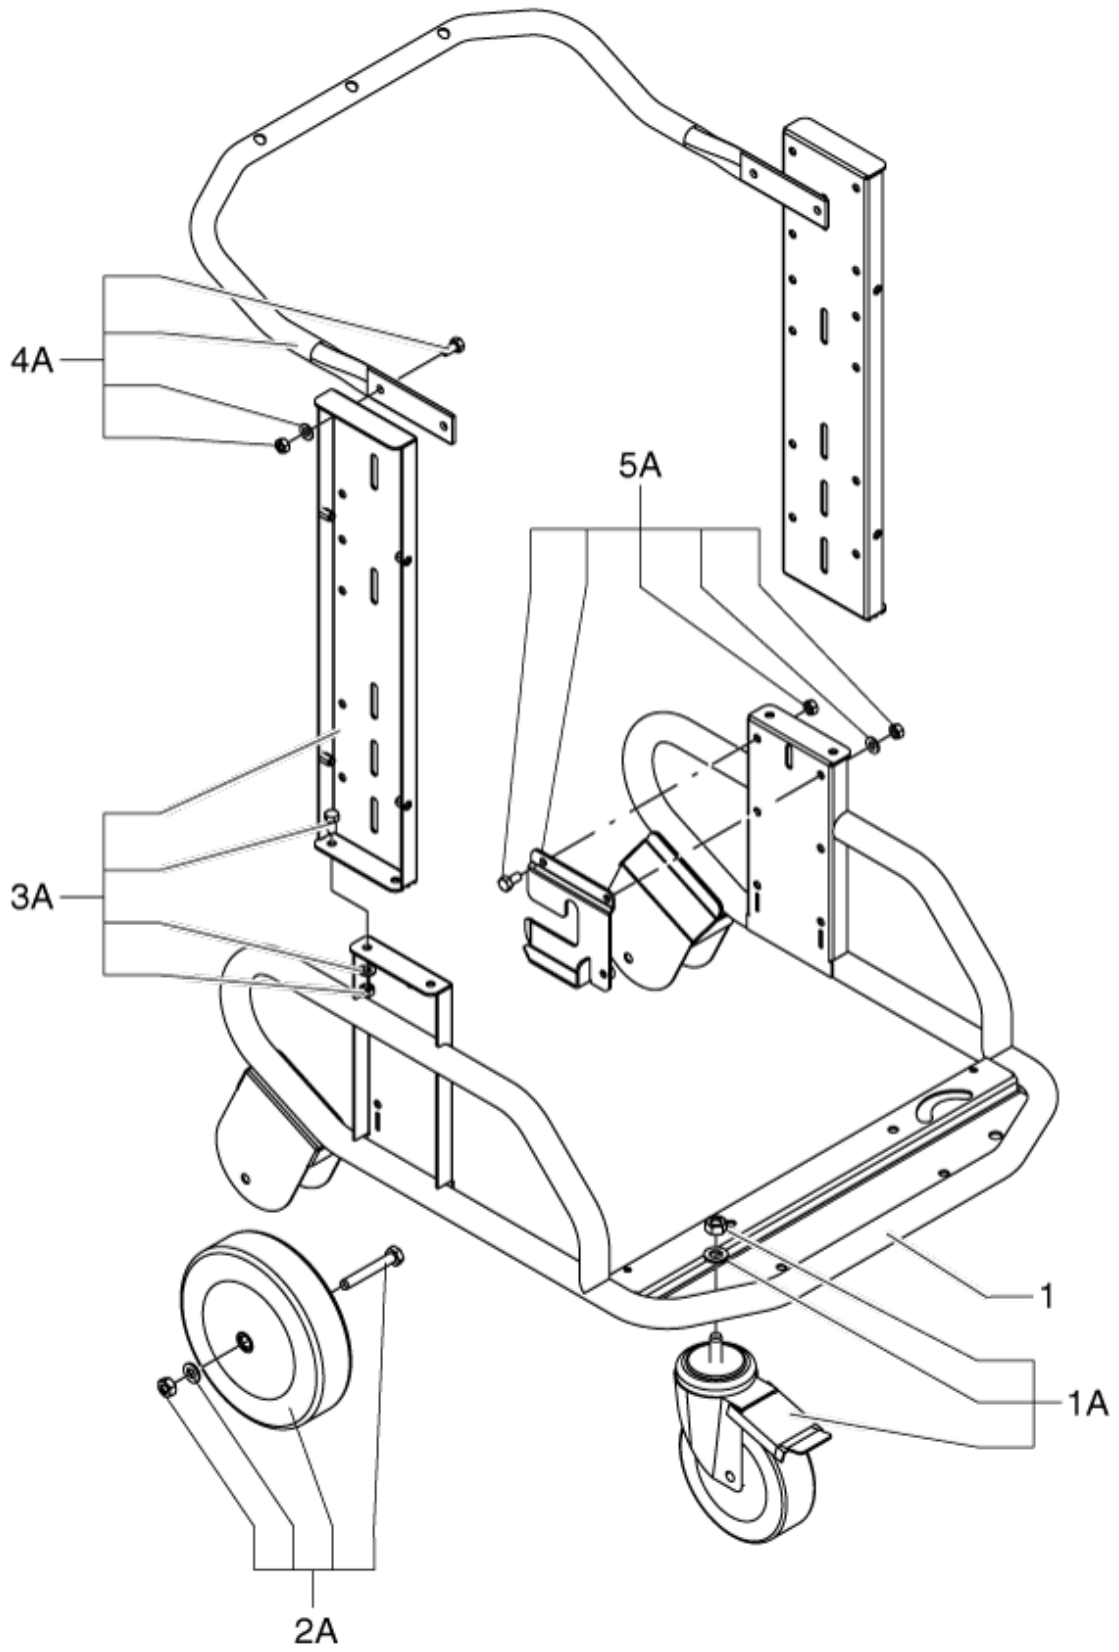

PARTS LIST

2020.11.18

TABLE OF CONTENTS

| | |
|--------------------------------------|----|
| L142 - 1 - CAR | 1 |
| L142 - 2 - CAR | 3 |
| L142 - 3 - CONTAINER UNIT | 5 |
| L142 - 4 - CONTAINER UNIT | 7 |
| L142 - 5 - FILTER GROUP | 9 |
| L142 - 6 - ABSOLUT FILTER | 11 |
| L142 - 7 - SUCTION UNIT | 13 |
| L142 - 8 - CYCLON KIT | 15 |
| L142 - 9 - GRID GROUP | 17 |
| L142 - 10 - GRID AND DEPRESSOR | 19 |

| Pos. | Artikel-Nr. | Menge | Variante | Notes |
|-------------|--------------------|--------------|-------------------------------|--------------|
| 01 | 4083600611 | 1 | TROLLEY FOR MODEL S2-S3 R7016 | |
| 01A | 40000874 | 1 | KIT REVOLV. CASTOR D150 | |
| 02A | 40000873 | 1 | Rad D200 Kit | |
| 03A | 40000871 | 1 | UPRIGHT KIT | |
| 04A | 40000891 | 1 | HANDLE KIT | |
| 05A | 40000872 | 1 | Befestigungskit | |