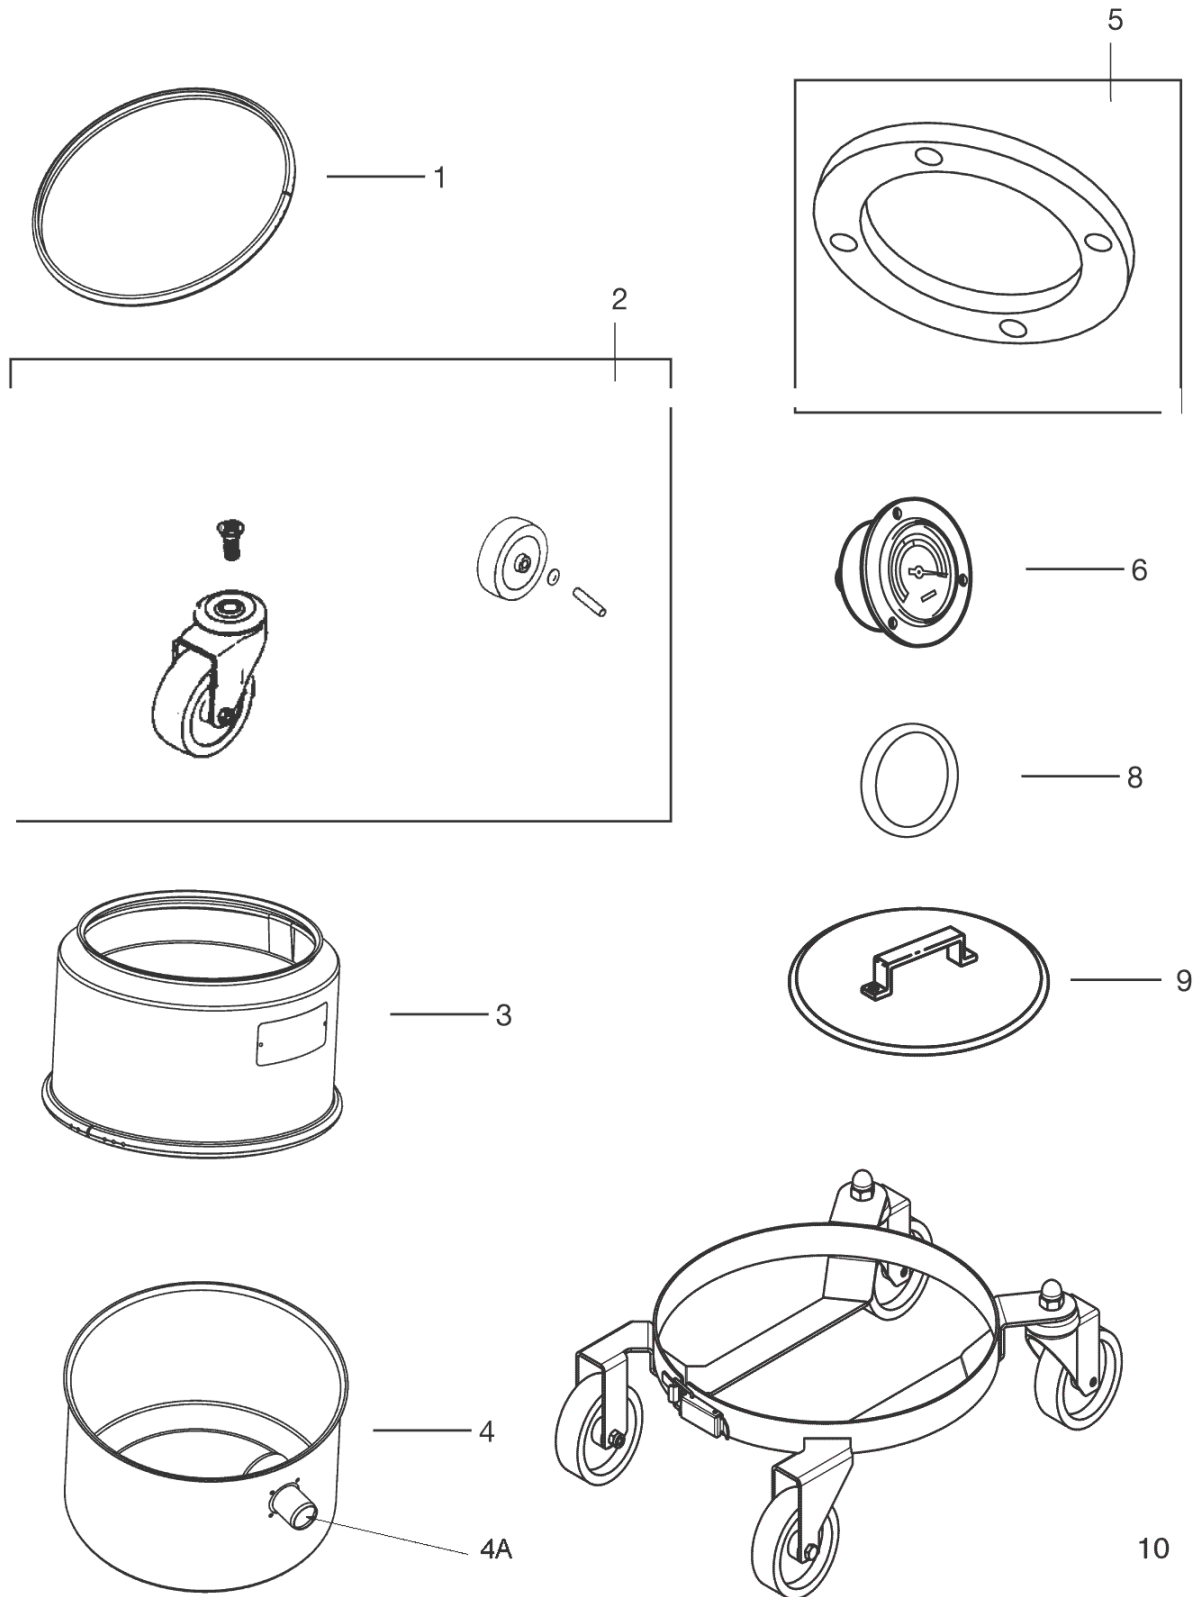

Pos.	Artikel-Nr.	Menge	Variante	Notes
01	80386400	1	Spannring zu IVT 1000	
02	80551000	1	Rad KIT AUTOCLAVABLE	
03	81551400	1	Filterzwischenteil	
04	80551500	1	Staubkessel, rostfrei	
04A	80555200	1	Anschluss 32 mm Edelstahl	
05	80386700	1	Kesseldichtung IVT 1000	
06	81303227	1	Manometer f. IVT	
08	80353000	1	Dichtung	
09	80559500	1	LID FOR DUST CONTAINERLID FOR DUST CONTAINER	
10	81303229	1	Fahrgestell f. IVT 1000