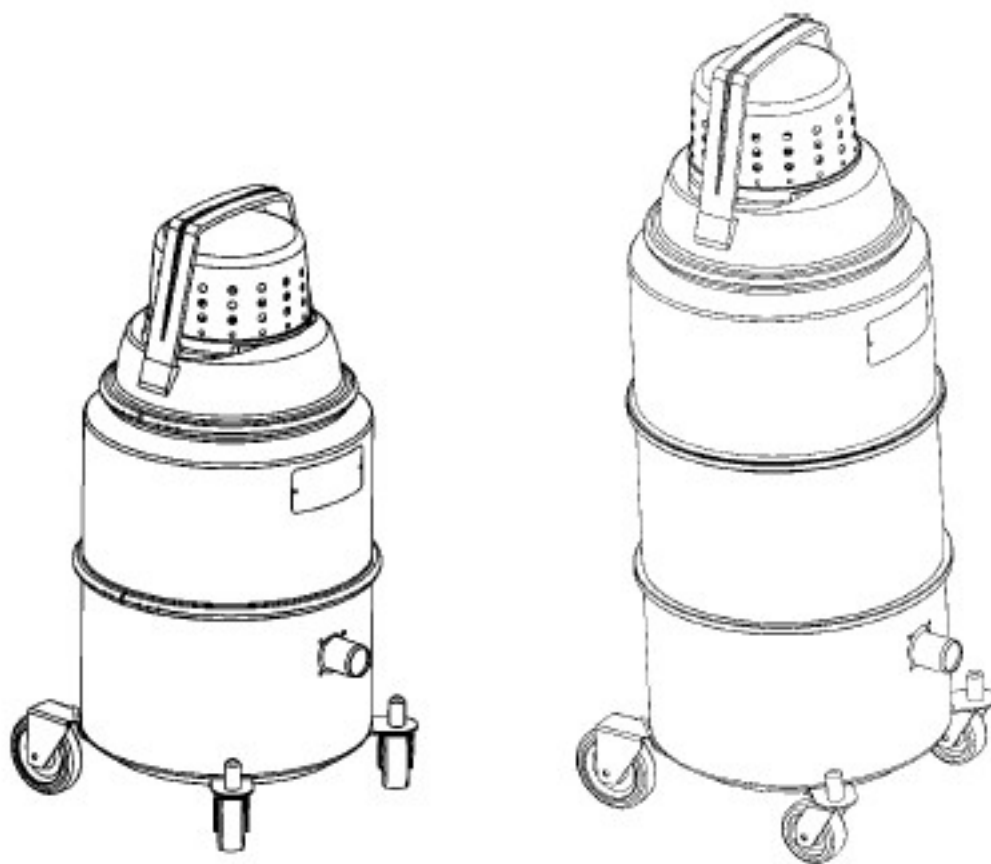

PARTS LIST

2017.07.03

TABLE OF CONTENTS

Filter and dust bag for H-class	1
Filter and dust bag for standard class	3
Upper-lower container with acc. standard and H-class	5
Hoses, tubes and nozzles, 32 mm - autoclavable	7
Hoses, tubes and nozzles, 32 mm - antistatic	9
Hoses, tubes and nozzles, 32 mm - standard	11
Motor head for standard and H-class	13
Motor and motor wire for standard and H-class	15
Cable sets	17
Exhaust filters and handle for standard and H-class	19