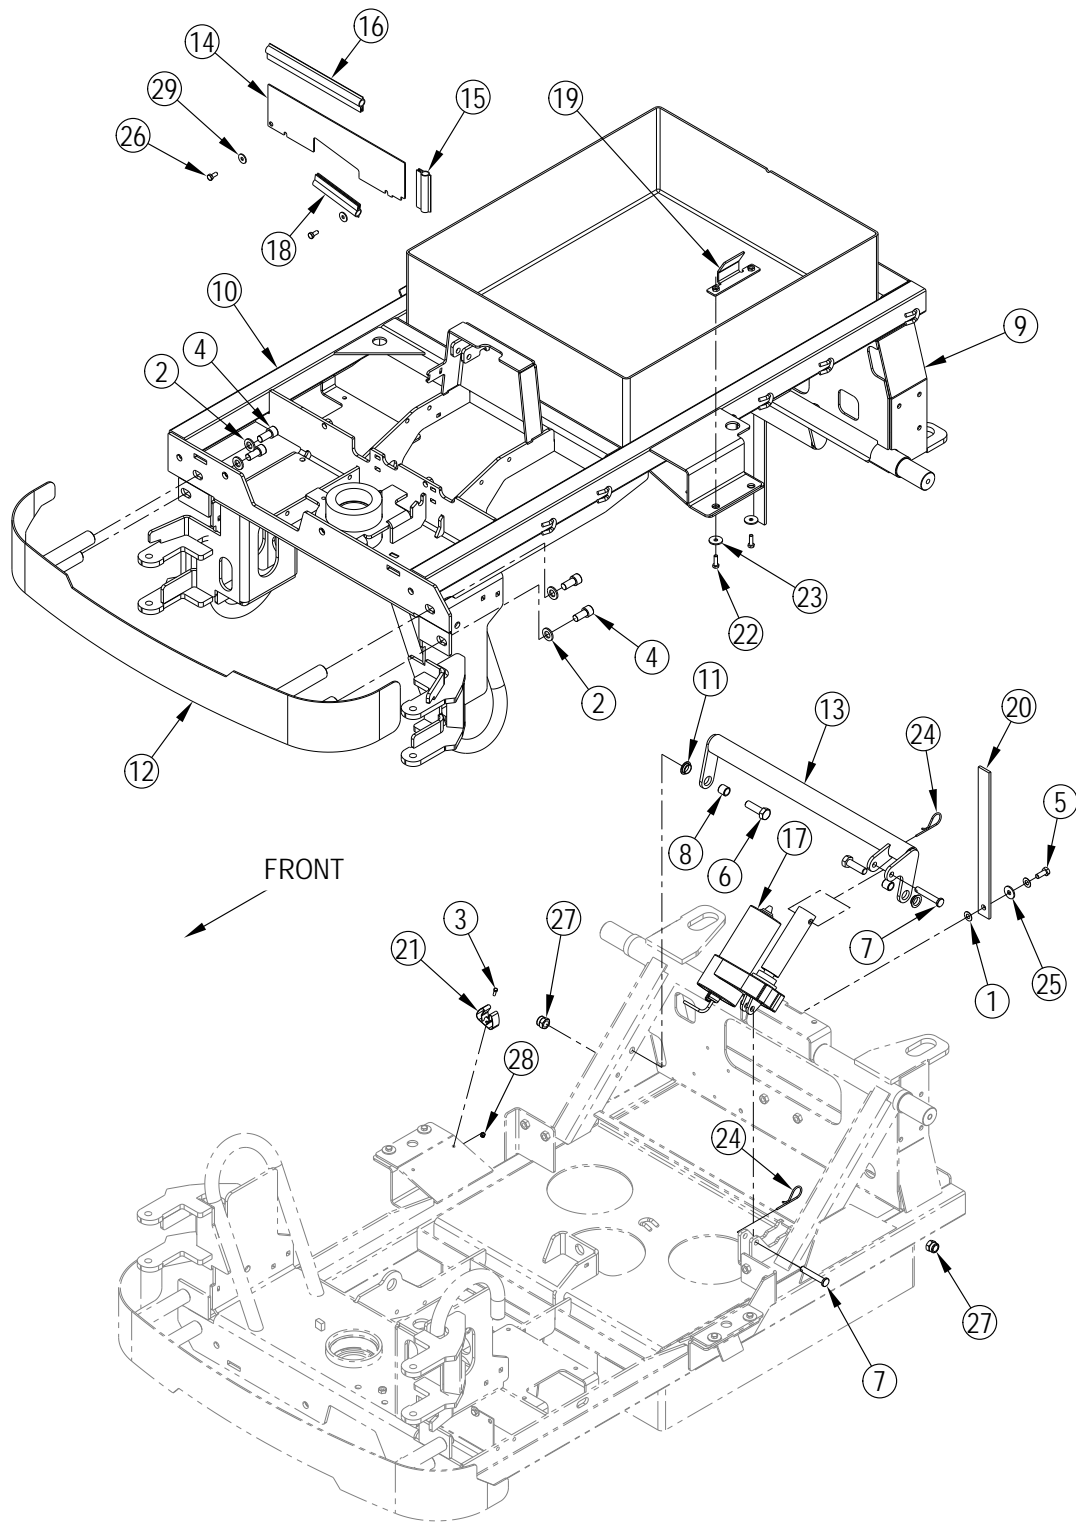

Pos.	Artikel-Nr.	Menge	Variante	Notes
1		2	Washer M8	[1]
2		4	Washer, Flat 13x24	[2]
3		1	Screw M4x12 Hex Hd F/Thd	[3]
4		4	Screw Soc. Hd M12x25	[2]
5		1	Screw M8x20 Hex Hd F/Thd	[1]
6		2	Scr M12x40 Hex 10.9 Iso4017	[3]
7		2	Pin-Clevis .375 X 2.25	[4]
8		2	Bushing-12.5x16x14.48mm	[3]
9	56116171	1	TRAY-BATTERY	
10		1	Chassis Weldment	
11		2	Bearing-Flange-16x18x6mm	[3]
12		1	Bumper Weldment	[2]
13	56116501	1	LIFT ARM WELDMENT-SQUEEGEE	
14		1	Panel-Electrical Wall	[5]
15		1	Edge Trim	[5]
16		1	Edge Trim	[5]
17	56116781	1	ACTUATOR-SQUEEGEE	
18		1	Trim Seal	[5]
19	56116930	2	BRACKET-CROSSBAR MOUNT	
20		1	Strap,Static, 12.5"	[1]
21	56601598	1	Schlauchclip	
22		4	Screw M6x20 Hex Hd F/Thd SS	[3]
23		4	Washer Flat XI 6.6x24.0x2.0 SS	[3]
24		2	Hair Pin Cotter A2,5	[4]
25		1	Washer 8x24x2 Uni6593 SS	[1]
26		2	Screw M6x14 Hex Hd F/Thd SS	[6]
27		2	Nut, Hex Nyl Loc M12 S.S.	[3]
28		1	Nut, Hex Nyl Loc Thin M4 SS	[3]
29		2	Washer Flat XI 6x18x1.5 – SS	[6]
			Service Kits	
K1	56116872	1	BUMPER KIT	
K2	56116873	1	HARDWARE KIT-CHASSIS	
K3	56118038	1	HARDWARE KIT-ACTUATOR	
K4	56118047	1	PANEL KIT- ELECTRICAL WALL	
K5	56116874	1	STATIC STRAP KIT	

Part Notes:

- [1] - K5
- [2] - K1
- [3] - K2
- [4] - K3
- [5] - K4
- [6] - K2,K4