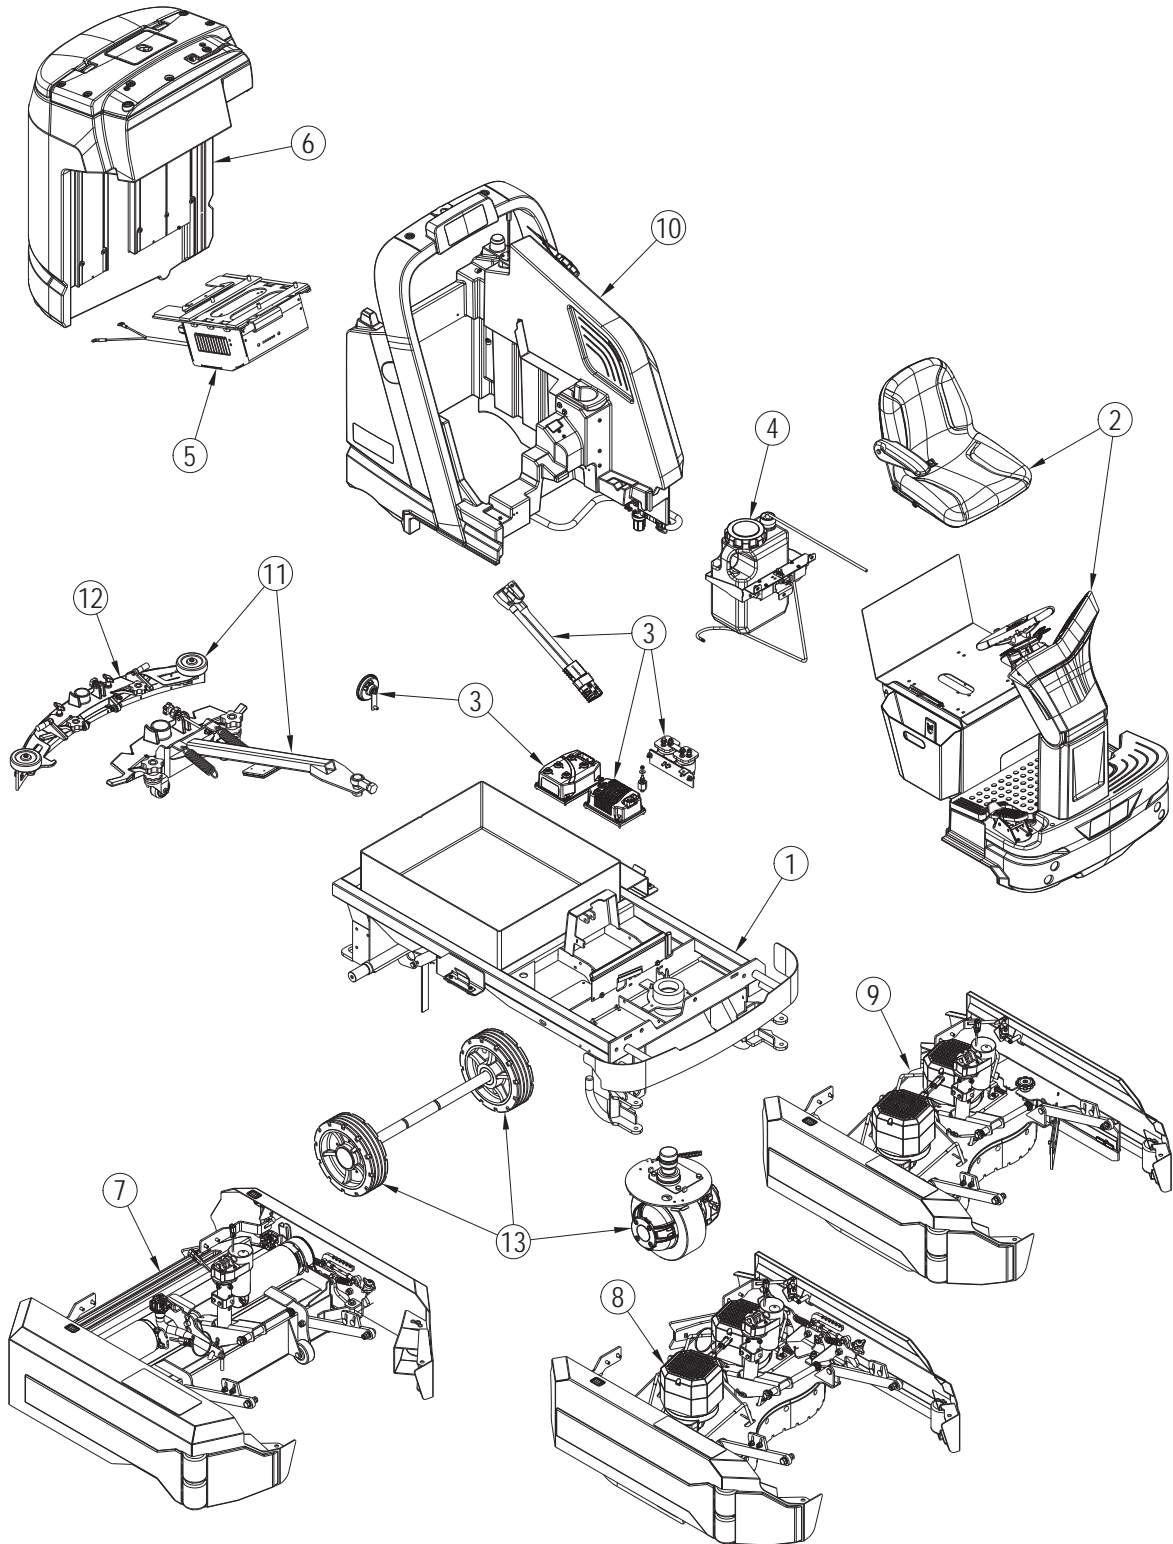

PARTS LIST

2017.09.22

TABLE OF CONTENTS

General View	1
Chassis System	3
Control System	5
Control System-Upper Column Assembly	8
Control System-Lower Column Assembly	10
Decal System	12
Electrical System	14
EcoFlex Assembly	16
Onboard-Charger-Assembly	18
Recovery System	20
Scrub System-Cylindrical	23
Scrub System-Cylindrical-Deck Assembly	25
Scrub System-Cylindrical-Left Side Blade Assembly	29
Scrub System-Cylindrical-Right Side Blade Assembly	32
Scrub System-Cylindrical-Right Door Assembly	34
Scrub System-Disc	36
Scrub System-Disc-Deck Assembly	38
Scrub System-Disc-Left Side Blade Assembly	41
Scrub System-Disc-Right Side Blade Assembly	43
Scrub System-Fixed Skirt Disc	45
Scrub System-Fixed Skirt Disc-Deck Assembly	47
Scrub System-Fixed Skirt Disc-Right Side Blade Assembly	50
Scrub System-Fixed Skirt Disc-Left Side Blade Assembly	52
Scrub System-Disc-Left Door Assembly-860D	54
Scrub System-Disc-Right Door Assembly-860D	56
Solution System	58
Squeegee System	60
Squeegee System-Squeegee Assy J-860D	62
Wheel System	64
Euro System	66
Ladder Diagram-1	68
Ladder Diagram-2	70
Ladder Diagram-3	72
Options & Accessories	74
Recommended Spare Parts	77
56116619 MOP HOLDER KIT	80
56116576 WEIGHT KIT	82
56116364 FOOT GUARD KIT	84
56116352 BEACON KIT	86
56116351 BACKUP ALARM KIT	88
56116856 USB KIT	90
56116627 ONBOARD CHARGER KIT-EUROPE	92
56116513 DUST GUARD KIT	94
56116280 SIDE SWEEP KIT	96

TABLE OF CONTENTS

56116371 HEADLIGHT KIT	98
56116517 ECOFLEX KIT	100
56116361 SQUEEGEE GUARD KIT	102
56116358 SOLUTION AUTOFILL KIT	104
56116614 BATTERY WATERING KIT	106
56116731 TRACKCLEAN SC6000 KIT	108
56116359 HEAVY DUTY FRONT BUMPER KIT	110
56116152 OVERHEAD GUARD KIT	112
56116600 STANDARD SEAT KIT	114
56116370 DUAL VACUUM MOTOR KIT	116
56116512 WASH HOSE KIT	118
56116355 VAC WAND KIT	120
56383455 SEAT BELT KIT	122
56118127 SCRUB DECK KIT	124