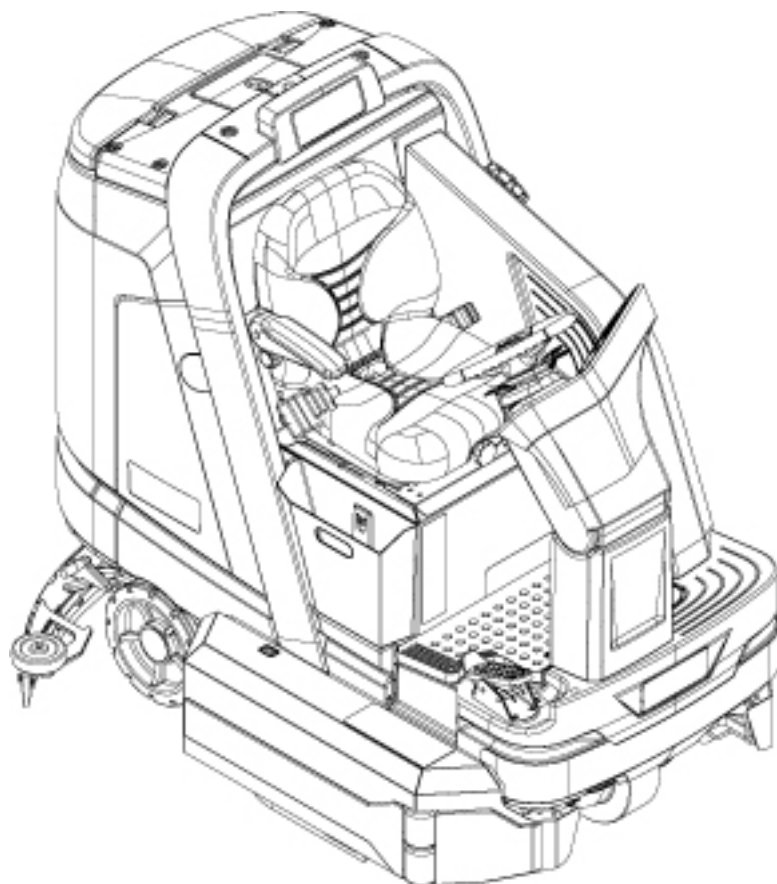

PARTS LIST

2017.09.22

TABLE OF CONTENTS

General View	1
Chassis System	3
Control System	5
Control System-Upper Column Assembly	8
Control System-Lower Column Assembly	10
Decal System	12
Electrical System	14
EcoFlex Assembly	16
Onboard-Charger-Assembly	18
Recovery System	20
Scrub System-Cylindrical	23
Scrub System-Cylindrical-Deck Assembly	25
Scrub System-Cylindrical-Left Side Blade Assembly	29
Scrub System-Cylindrical-Right Side Blade Assembly	32
Scrub System-Cylindrical-Right Door Assembly	34
Scrub System-Disc	36
Scrub System-Disc-Deck Assembly	38
Scrub System-Disc-Left Side Blade Assembly	41
Scrub System-Disc-Right Side Blade Assembly	43
Scrub System-Fixed Skirt Disc	45
Scrub System-Fixed Skirt Disc-Deck Assembly	47
Scrub System-Fixed Skirt Disc-Right Side Blade Assembly	50
Scrub System-Fixed Skirt Disc-Left Side Blade Assembly	52
Scrub System-Disc-Left Door Assembly-860D	54
Scrub System-Disc-Right Door Assembly-860D	56
Solution System	58
Squeegee System	60
Squeegee System-Squeegee Assy J-860D	62
Wheel System	64
Euro System	66
Ladder Diagram-1	68
Ladder Diagram-2	70
Ladder Diagram-3	72
Options & Accessories	74
Recommended Spare Parts	77
56116619 MOP HOLDER KIT	80
56116576 WEIGHT KIT	82
56116364 FOOT GUARD KIT	84
56116352 BEACON KIT	86
56116351 BACKUP ALARM KIT	88
56116856 USB KIT	90
56116627 ONBOARD CHARGER KIT-EUROPE	92
56116513 DUST GUARD KIT	94
56116280 SIDE SWEEP KIT	96

TABLE OF CONTENTS

56116371 HEADLIGHT KIT	98
56116517 ECOFLEX KIT	100
56116361 SQUEEGEE GUARD KIT	102
56116358 SOLUTION AUTOFILL KIT	104
56116614 BATTERY WATERING KIT	106
56116731 TRACKCLEAN SC6000 KIT	108
56116359 HEAVY DUTY FRONT BUMPER KIT	110
56116152 OVERHEAD GUARD KIT	112
56116600 STANDARD SEAT KIT	114
56116370 DUAL VACUUM MOTOR KIT	116
56116512 WASH HOSE KIT	118
56116355 VAC WAND KIT	120
56383455 SEAT BELT KIT	122
56118127 SCRUB DECK KIT	124