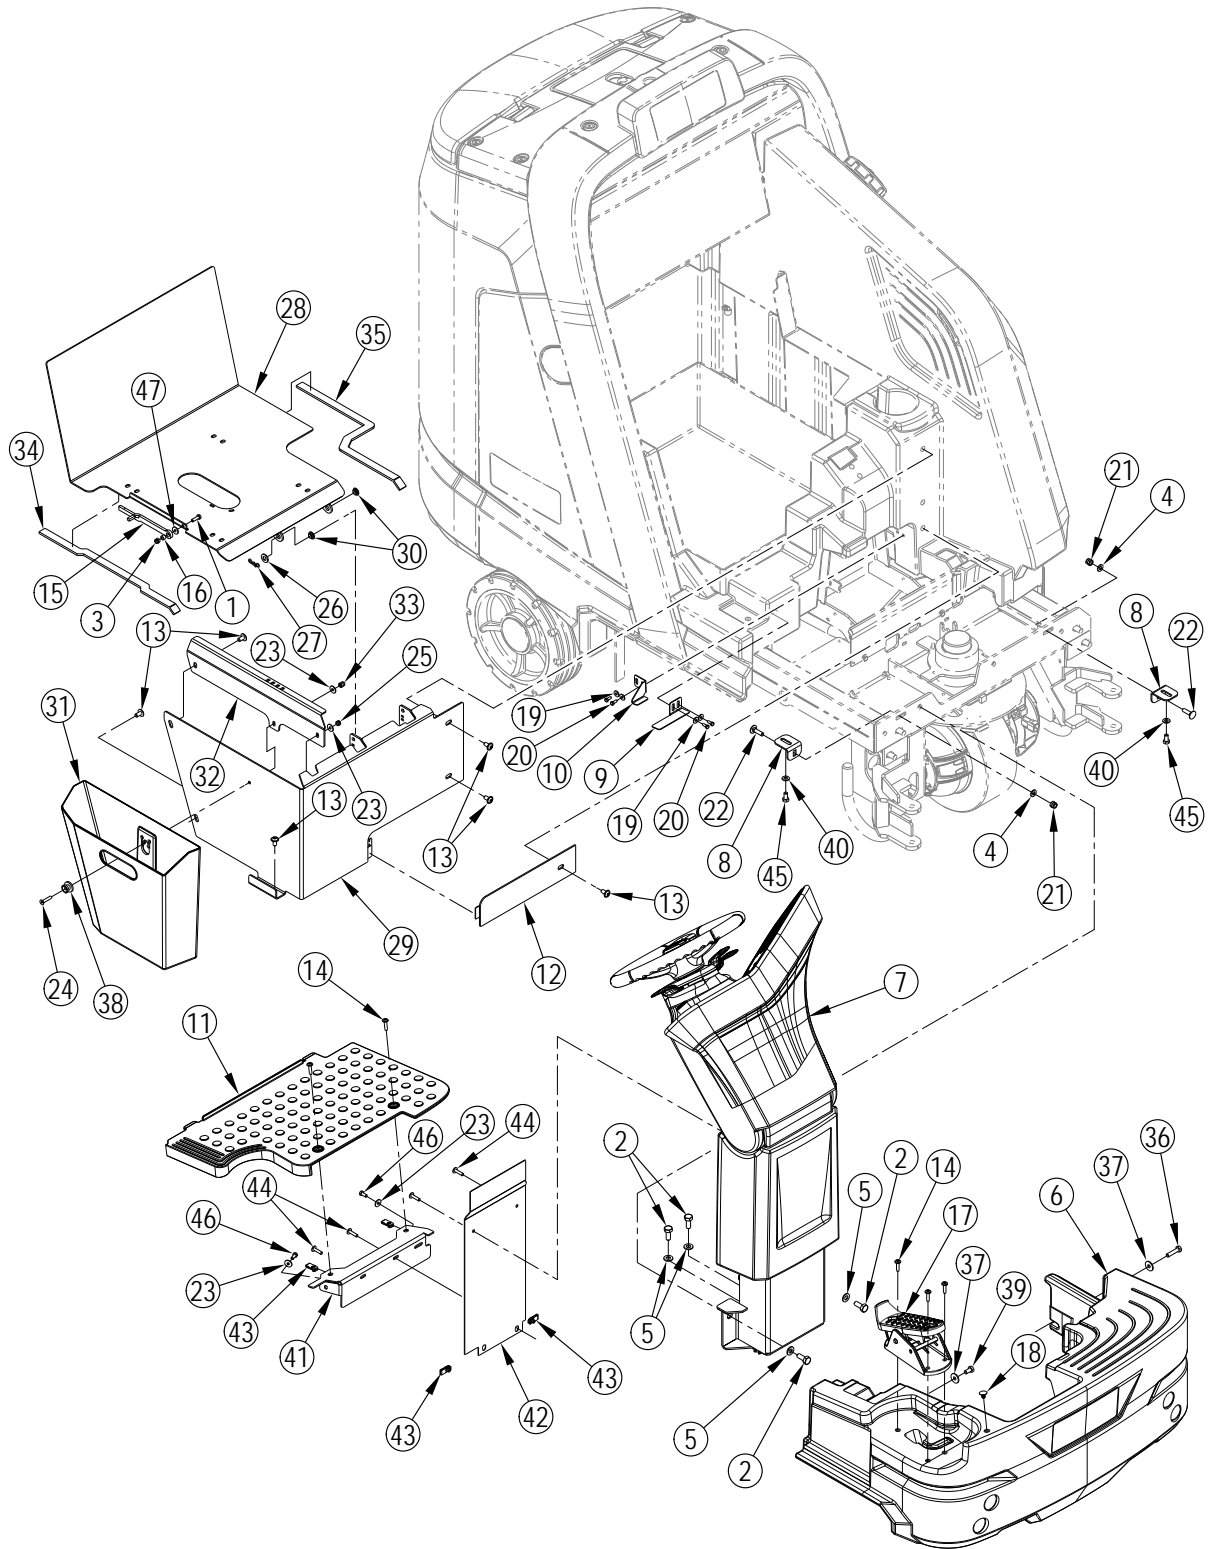

Part Notes:

- [1] - K5
- [2] - K1
- [3] - K2
- [4] - K3
- [5] - K4
- [6] - K2,K4

Pos.	Artikel-Nr.	Menge	Variante	Notes
	56118162	1	HARDWARE KIT-CONTROL SYSTEM	[1]
1		1	Screw Hex Hd Uni-5739 M6x20	[2]
2		4	Screw M10x25 Hex Hd F/Thd	[3]
3		1	Nut Hex Nyl Loc Hvy M6	[2]
4		2	Washer, Flat 8.4x16x1.6	[4]
5		4	Washer, Flat 10,5x21	[3]
6	56116088	1	TANK-FRONT FLOOR	
7		1	Steering Column Assembly	
8		2	Bracket-Mounting	[3]
9		1	Clip-Floor Plate-Right	[5]
10		1	Clip-Floor Plate-Left	[5]
11	56116779	1	FLOOR PANEL ASSEMBLY	
12	56116792	1	ACTUATOR PANEL WELDMENT	
13		6	Screw M8x16 Iso7380 Flange Blk	
14		5	Screw M6x25 Iso7380 Flange Blk	[3]
15		1	Bar-Seat Prop	[2]
16		1	Bushing-.256x.393x.265in	[2]
17	56118157	1	FOOT PEDAL ASSEMBLY	[6]
18		1	Clip, Panel	[3]
19		4	Washer Flat XI 5.5x15.0x1.6 Ss	[5]
20		4	Screw M5x12 Hex Hd F/Thd	[5]
21		2	Nut, Hex Nyl Loc M8 Ss	[3]
22		2	Screw M8x30 Carriage	[3]
23		4	Washer Flat XI 6x18x1.5 - Ss	[3]
24		1	Screw Flat Socket Head M6x30.0	[7]
25		1	Nut, Hex Nyl Loc Thin M6 Ss	[7]
26		1	Washer, Flat 10,5x21	[7]
27		1	Pin- Bow-Tie Cotter 1/4 - 3/8	[7]
28	56116538	1	SEAT MOUNT WELDMENT	
29	56116656	1	SEAT MOUNT WELDMENT	
30		2	Bearing-Flange-10x12x5mm	[7]
31	56116748	1	WASTE BIN	
32	56116791	1	BRACKET-SEAT	
33		1	Nut, Cap M6 Uni 5721	[7]
34	56116849	1	GASKET-ADHESIVE-5X20X450MM	
35	56116850	1	GASKET-ADHESIVE 5X20X550MM	
36		1	Screw M8x35 Hex Hd F/Thd Ss	[3]
37		2	Washer 8x24x2 Uni6593 Ss	[3]
38		1	Lug, Brush Driver	[7]
39		1	Screw M8x16 Hex Hd F/Thd Ss	[3]
40		2	Washer, Flat 8.4x16x1.6	[3]
41	56116642	1	BRACKET-FLOOR PLATE	
42	56116747	1	COVER-STEERING COLUMN	
43		4	U-Nut-Long M6	[8]
44		4	Screw M6x25 Iso7380 Flange Blk	[8]
45		2	Screw M8x16 Hex Hd F/Thd Ss	[3]
46		2	Screw M6x14 Hex Hd F/Thd Ss	[3]
47		1	Washer Flat 6 X 18	[2]
			Service Kits	
K3	56116901	1	HARDWARE KIT-FLOOR TANK	
K4	56116903	1	HARDWARE KIT-FLOOR PLATE	
K7	56116987	1	HARDWARE KIT-LOWER COLUMN	
K8	56118051	1	PROP ROD KIT	
K9	56116915	1	HARDWARE KIT-SEAL AREA	