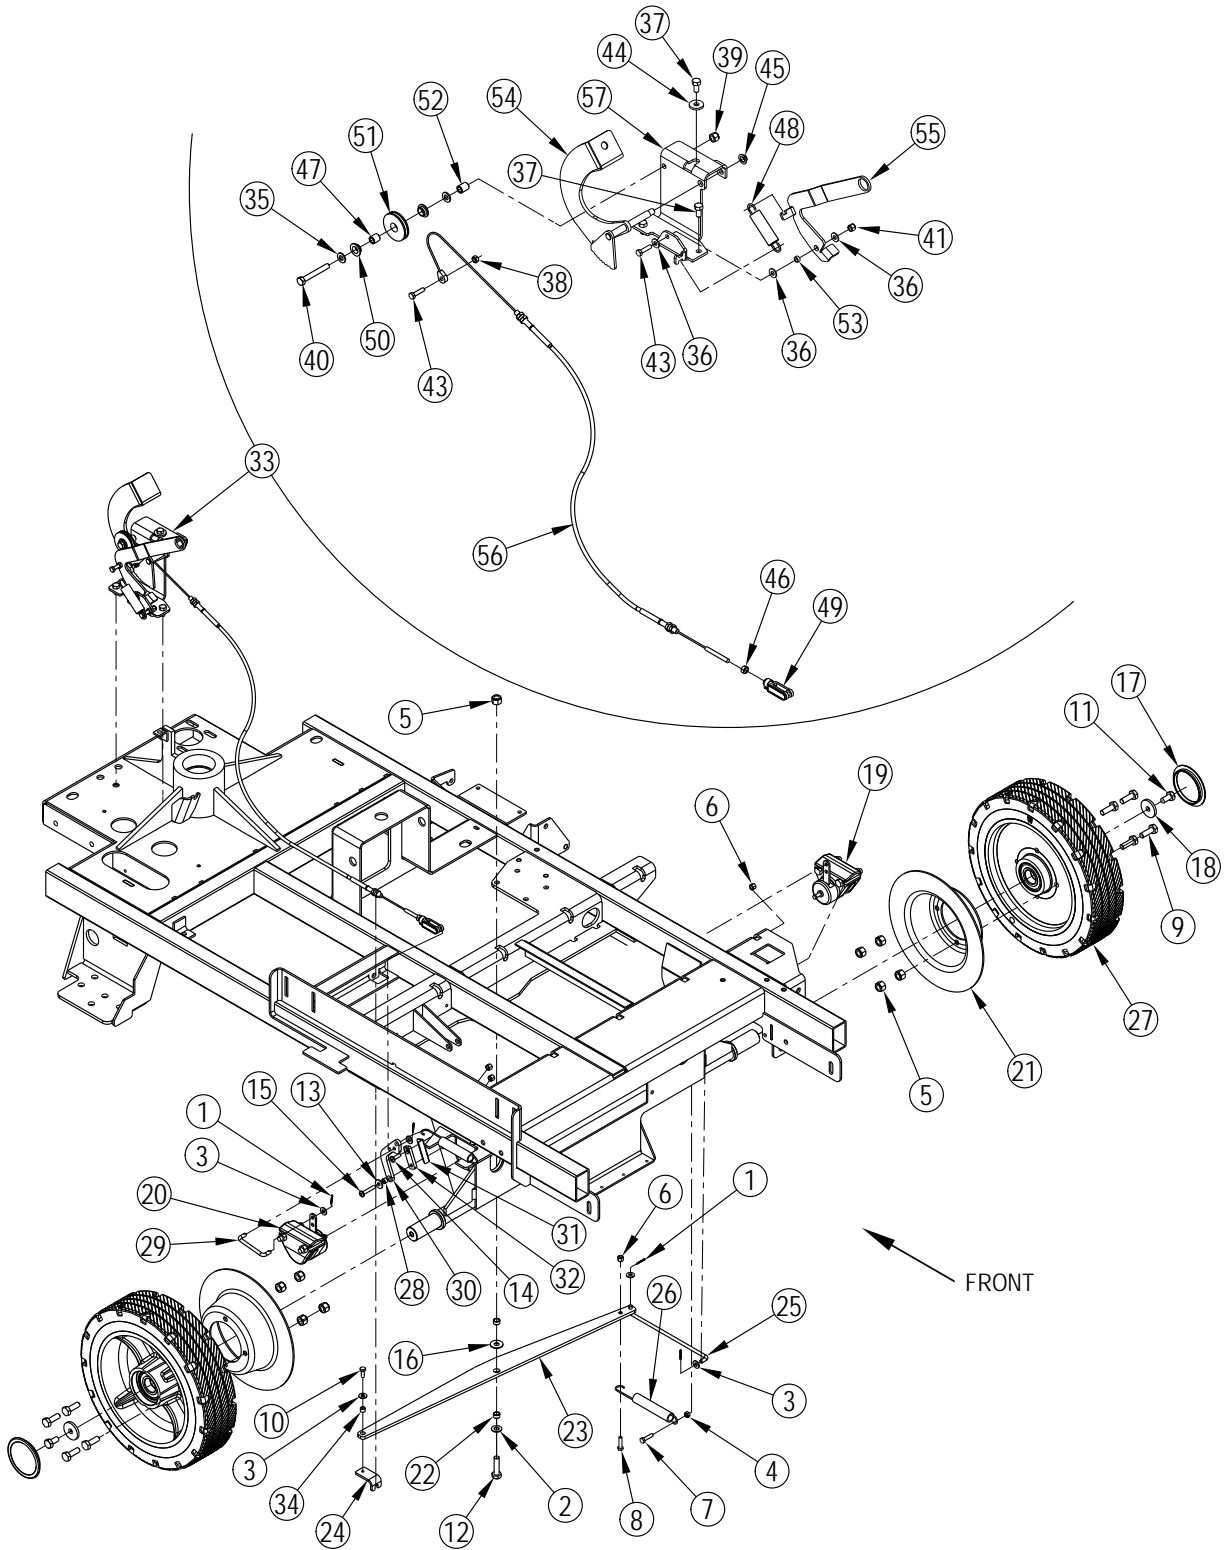

Pos.	Artikel-Nr.	Menge	Variante	Notes
49	56003358	5	Schraube HEX M6x25,0	
50	56009064	5	Unterlegscheibe	
	56409485	5	Batteriekabel 1 x 15.00	
	56414097	1	HARNESS-MAIN	
	56413883	3	FERRITE BEAD	[10]
	56413883	2	FERRITE BEAD	[10]
	56384713	1	TRACTION HARNESS KIT	[11]
	56414231	1	HARNESS-TRACTION	[12]
	56413219	1	CABLE ASM BLK 4-1	
	56413220	1	CABLE ASM RED 1-3	
	56413221	1	CABLE ASM RED 6-1	
	56413222	1	CABLE ASM RED 4-1	
	56478246	5	CABLE TIE E00549 RE438BA	
	56477613	20	Kabelbündli 7x380mm	
	56413847	1	CONDUIT	

## Part Notes:

- [1] - (#29-38)  
 [2] - (#9-28)  
 [3] - (Control / F1)  
 [4] - Auxiliary / F2)  
 [5] - (A2)  
 [6] - (Main / K7)  
 [7] - Right Brush / K2)  
 [8] - (Vacuum / K1)  
 [9] - Auxiliary / K5)  
 [10] - (Found on Main harness)  
 [11] - For machines built before serial number 1000061187, order the Traction Harness Kit 56384713 for service repair.
- TSB-FC-2016-250 SC6500 Drive Harness Routing  
 DE TSB-FC-2016-250 SC6500 Fahrtriebsskabelbaum defekt
- [12] - Starting at serial number 1000061187 and above, the Traction Harness and routing changed to improve the life of the harness.

Pos.	Artikel-Nr.	Menge	Variante	Notes
40	56002124	1	Schraube10-24 X .62 PNH PH.	
41	56002768	1	1/4-20 NYLOC NUT	
42	56003710	2	SCR HEX TYPE 1 3/8-16 X .75	
43	56305053	1	Nahrungssensor	
44	56413255	1	GUIDE BATTERY FORWARD	
45	56413256	1	GUIDE BATTERY REAR	
46	56413720	1	PLATE ASSY BATTERY STOP WIDE	
46a	56369004	1	Hulse	
46b	56413713	2	LEVELER 3/8 16	
46c	56001954	1	WSH FLT SAE 10	
46d	56002674	1	SCR PAN HD PHIL 10-24X1.0	
46e	56002768	1	1/4-20 NYLOC NUT	
46f	56009252	2	Flugelmutter SS 3/8 - 16	
46g	56003537	1	Schraube SOC SHD.25x.38x	
46h	56245060	1	SPRING TOR .38X2 FC486B	
46i	56303284	1	BEARING FL .375X.250X.188	
46j	56413320	1	PLATE BATTERY STOP	
46k	56413848	1	LATCH BATTERY STOP	
46l	56413875	1	WASHER TEFLON .21X.88X.045	