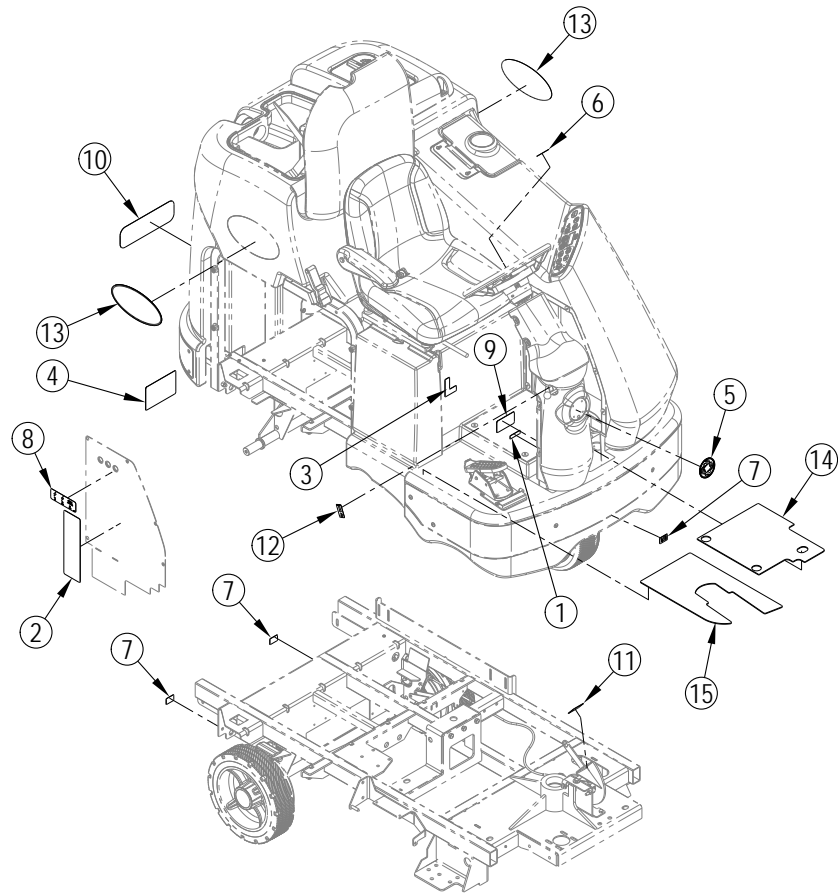

# TABLE OF CONTENTS

---

Chassis System .....	1
Decal System .....	3
Drive Wheel System .....	5
Drive Wheel System-Steering Assy .....	7
Electrical System-1 .....	9
Electrical System-2 .....	12
Rear Wheel System .....	14
Recovery System .....	17
Scrub System-Cylindrical .....	20
Scrub System-Cylindrical-Scrub Assy-1 .....	22
Scrub System-Cylindrical-Scrub Assy-2 .....	25
Scrub System-Cylindrical-Skirt & Bumper Assy .....	27
Scrub System-Disk .....	29
Scrub System-Disk-Skirt Assy .....	31
Squeegee System .....	33
Solution System .....	35
Squeegee System-Squeegee Arm Assy .....	38
Squeegee System-1100D & 1100C Squeegee Assy .....	40
Sweep System .....	42
Sweep System-Side Broom Assy .....	44
Ladder Diagram-1 .....	46
Ladder Diagram-2 .....	49
Ladder Diagram-3 .....	52
Optional Kits & Accessories .....	55
Recommended Spare Parts .....	58
56413089 / 56413870 - Bumper Kits .....	61
56384655 - HOSE VACUUM PU KIT .....	63
56384713 TRACTION HARNESS KIT .....	65

## Part Notes:

- [1] - TSB-FC-2016-001 SC6500 Recovery tank alignment  
 [2] - TSB-FC-2015-038 SC6500 Pinch Point  
 DE TSB-FC-2015-038 SC6500 Klemmpunkt am Schmutzwasserverriegelungshalter...

Pos.	Artikel-Nr.	Menge	Variante	Notes
1	56014450	1	DECAL PATENT	
2	56014601	1	DECAL, CAUTION	
3	56015179	1	Hinweisschild Notfall	
4	56015272	1	DECAL BATTERY WIRING DIAGRAM	
5	56016348	1	Klebefolie, Logo	
6	56016421	1	Logo N-A	
7	56015370	3	Decal, Tie Down	
8	56015374	1	DECAL CIRCUIT BREAKER	
9	56016401	1	DECAL PARKING BRAKE	
10	56016731	1	Aufkleber Nilfisk	
11	56413797	1	MAT PEDAL	
12	56414074	1	DECAL-TILT WHEEL	
13	56414143	2	DECAL-SC6500-NILFISK	
14	56413629	1	Fußmatte	
15	56413630	1	Fußmatte	