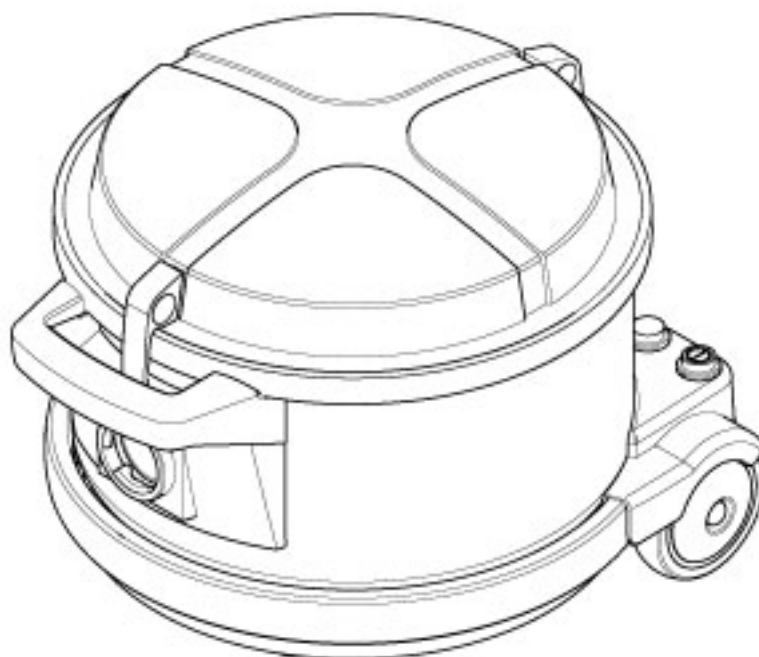

PARTS LIST

2020.08.20

TABLE OF CONTENTS

Top and container	1
Motor, filter and electrics	3
Hose and tubes	5
Nozzles Ø 32 mm	7