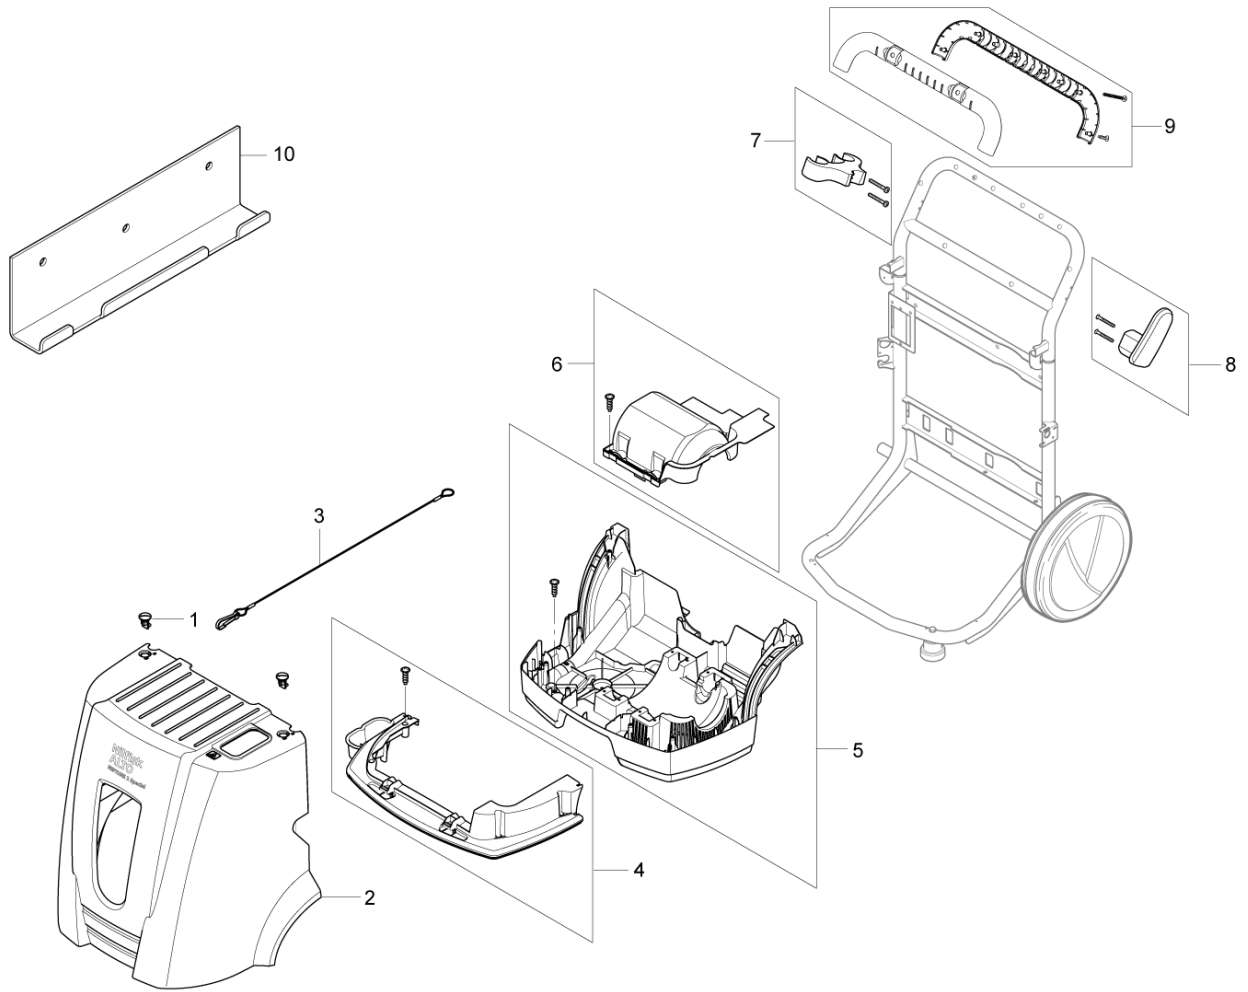

# PARTS LIST

2017.02.27

# TABLE OF CONTENTS

---

Cabinet.....	1
Frame .....	3
Fuel tank and detergent tank.....	5
Water tank.....	7
Motor.....	9
Pump.....	11
Electric box.....	13
Fan.....	15
Distributor, Flow switch.....	17
Boiler.....	19
Hose reel.....	21
Burner unit, ignition transformer.....	23
Default accessories.....	25
Recommended spare parts.....	27