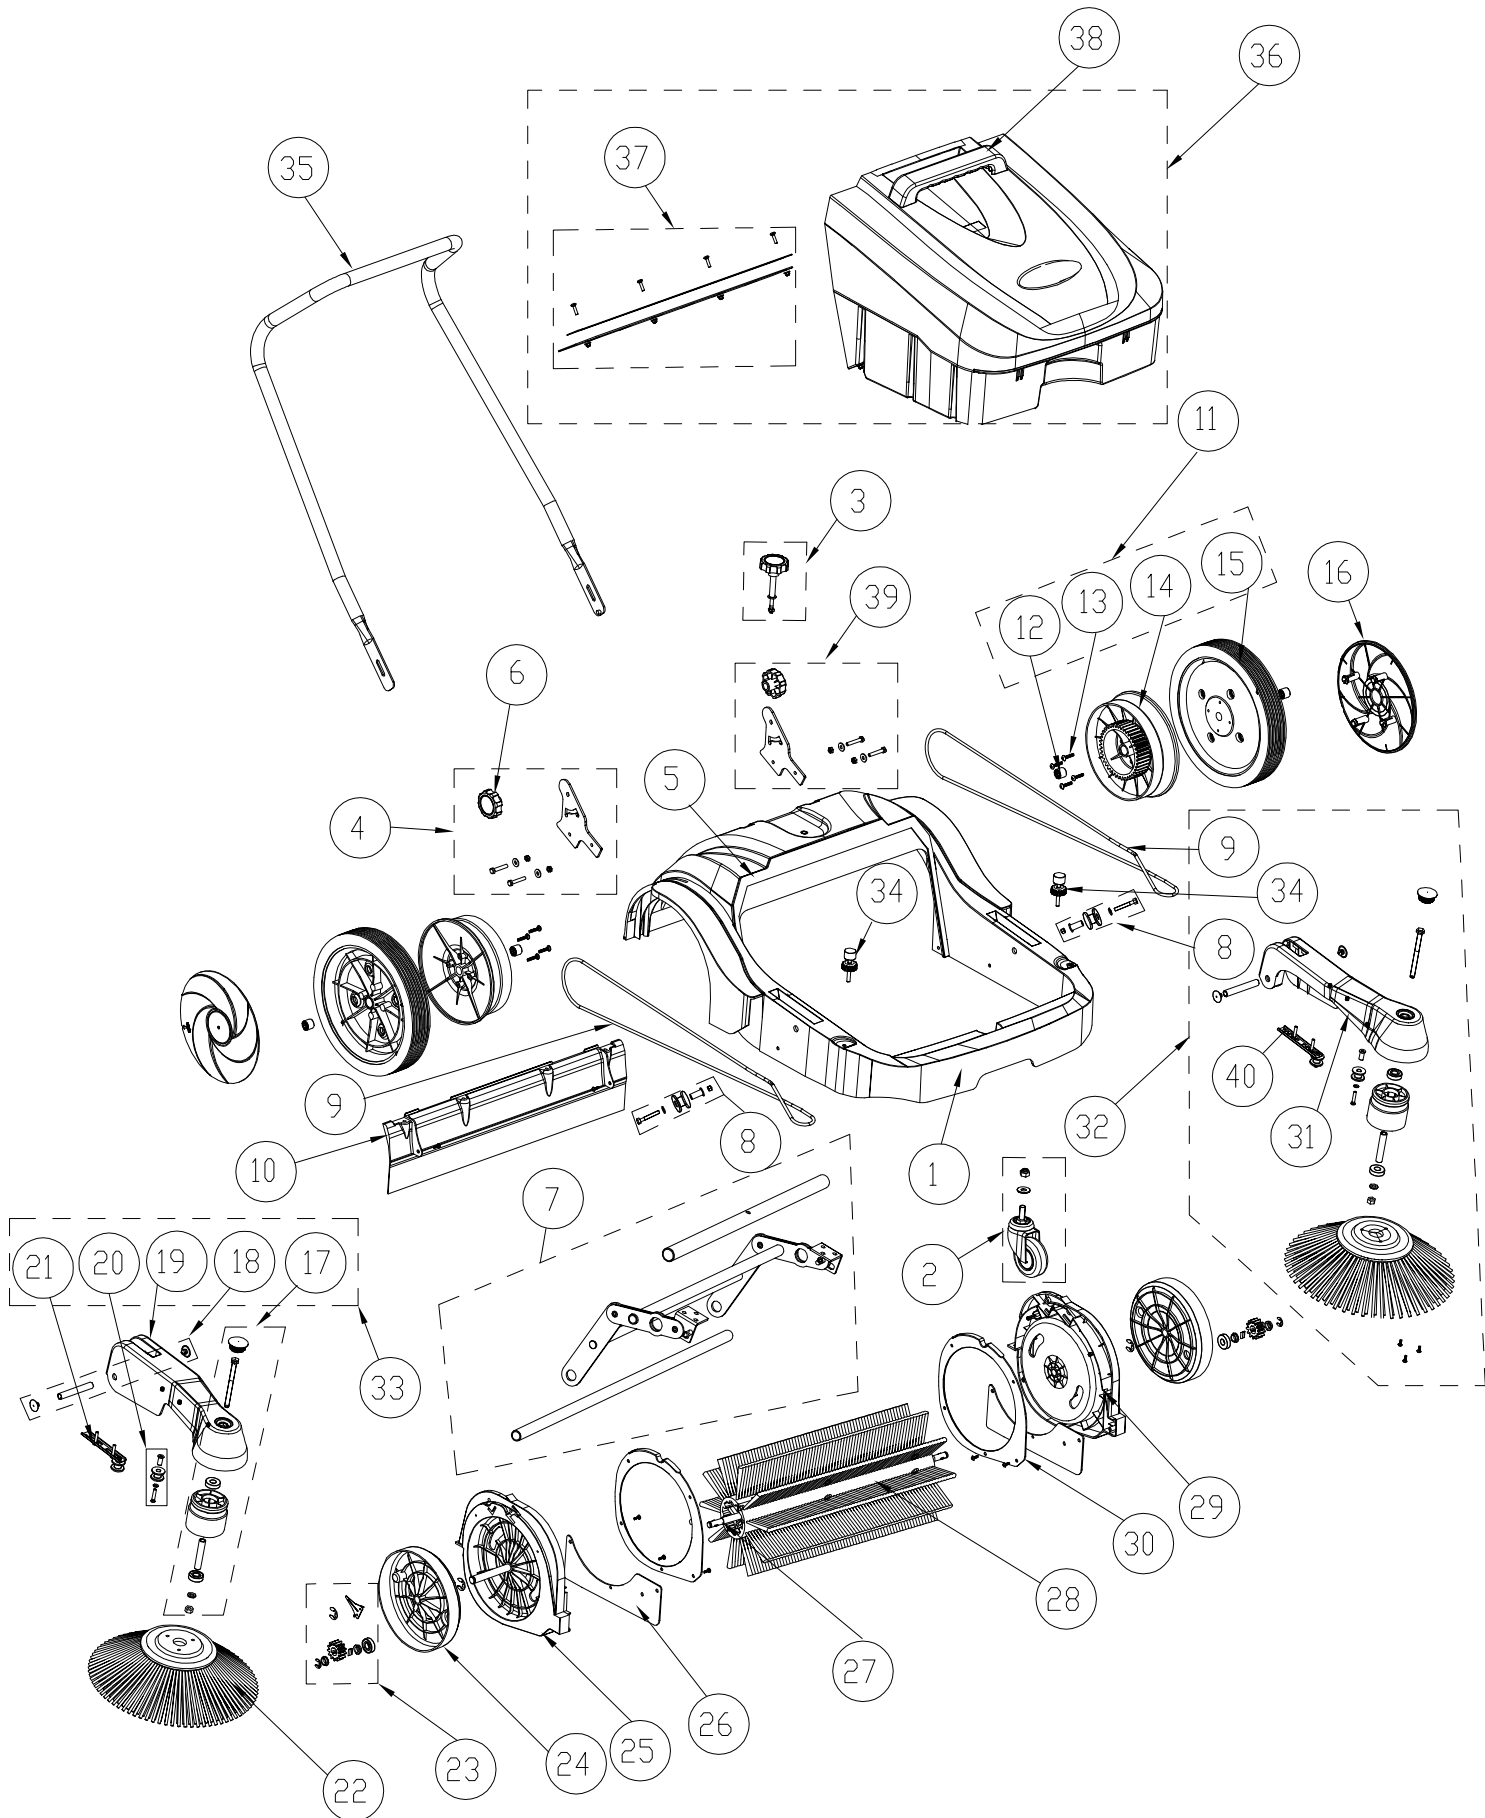

Viper Partlist

Item	Part No.	Description	QTY
1	VP13003	CHASSIS	1
2	VP11912	CASTER KIT	1
3	VP11913	MAIN BROOM HEIGHT ADJUSTING KNOB	1
4	VP13901	HANDLE CONNECT RIGHT KIT	1
5	VP11023	SEALING	1
6	VP11021	HANDLE ADJUSTING KNOBS	2
7	VP11914	MAIN BROOM ADJUST KIT	1
8	VP11915	BELT TENSION WHEEL KIT	1
9	VP11012	ROUND BELT D6	1
10	VP11010	REAR SEAL SKIRT	1
11	VP11300	WHEEL KIT	2
12	VP11302	PLASTIC BEARING	4
13	VA80825	SCREW ST5X25	8
14	VP11301	PLASTIC GEAR	2
15	VP11312	DRIVE WHEEL(black)	2
16	VP13301	WHEEL CAP	2
17	VP11903	BELT PULLEY KIT	2
18	VP11904	SIDE BROOM AXLE KIT	2
19	VP13401	RIGHT SIDE BROOM ARM	1
20	VP11905	GUIDE WHEEL KIT	1
21	VP11420	BELT TENSION RIGHT KIT	1
22	VP11406	SIDE BROOM	1
23	VP11906	GEAR KIT	2
24	VP11203	MAIN BROOM ADJUSTING PLASTIC DISK	2
25	VP11201	RIGHT SUPPORT BASE	1
26	VP11204	SEAL SKIRT	2
27	VP11212	MAIN BROOM SHAFT	1
28	VP13211	MAIN BROOM	1
29	VP11202	LEFT SUPPORT BASE	1
30	VP11206	COVER SUPPORT BASE	2
31	VP13501	LEFT SIDE BROOM ARM	1
32	VP13500	SIDE BROOM LEFT KIT(Optional)	1
33	VP13400	SIDE BROOM RIGHT KIT	1
34	VP11907	SIDE BROOM ADJUST KIT	1
35	VP13002	HANDLE BAR	1
36	VP13600	HOPPER	1
37	VP11910	SKIRT HOPPER KIT	1
38	VP13602	HANDLE HOPPER	1
39	VP13902	HANDLE CONNECT LEFT KIT	1
40	VP11909	BELT TENSION LEFT KIT	1

WEAR AND TEAR PARTS		
VP11912	CASTER	1
VP11012	ROUND BELT D6	1
VP11010	REAR SEAL SKIRT	1
VP11300	WHEEL KIT	2
VP11406	SIDE BROOM	1
VP11204	SEAL SKIRT	2
VP13211	MAIN BROOM	1
VP11910	SKIRT HOPPER KIT	1
VP11023	SEALING	1
VP11021	HANDLE ADJUSTING KNOBS	2